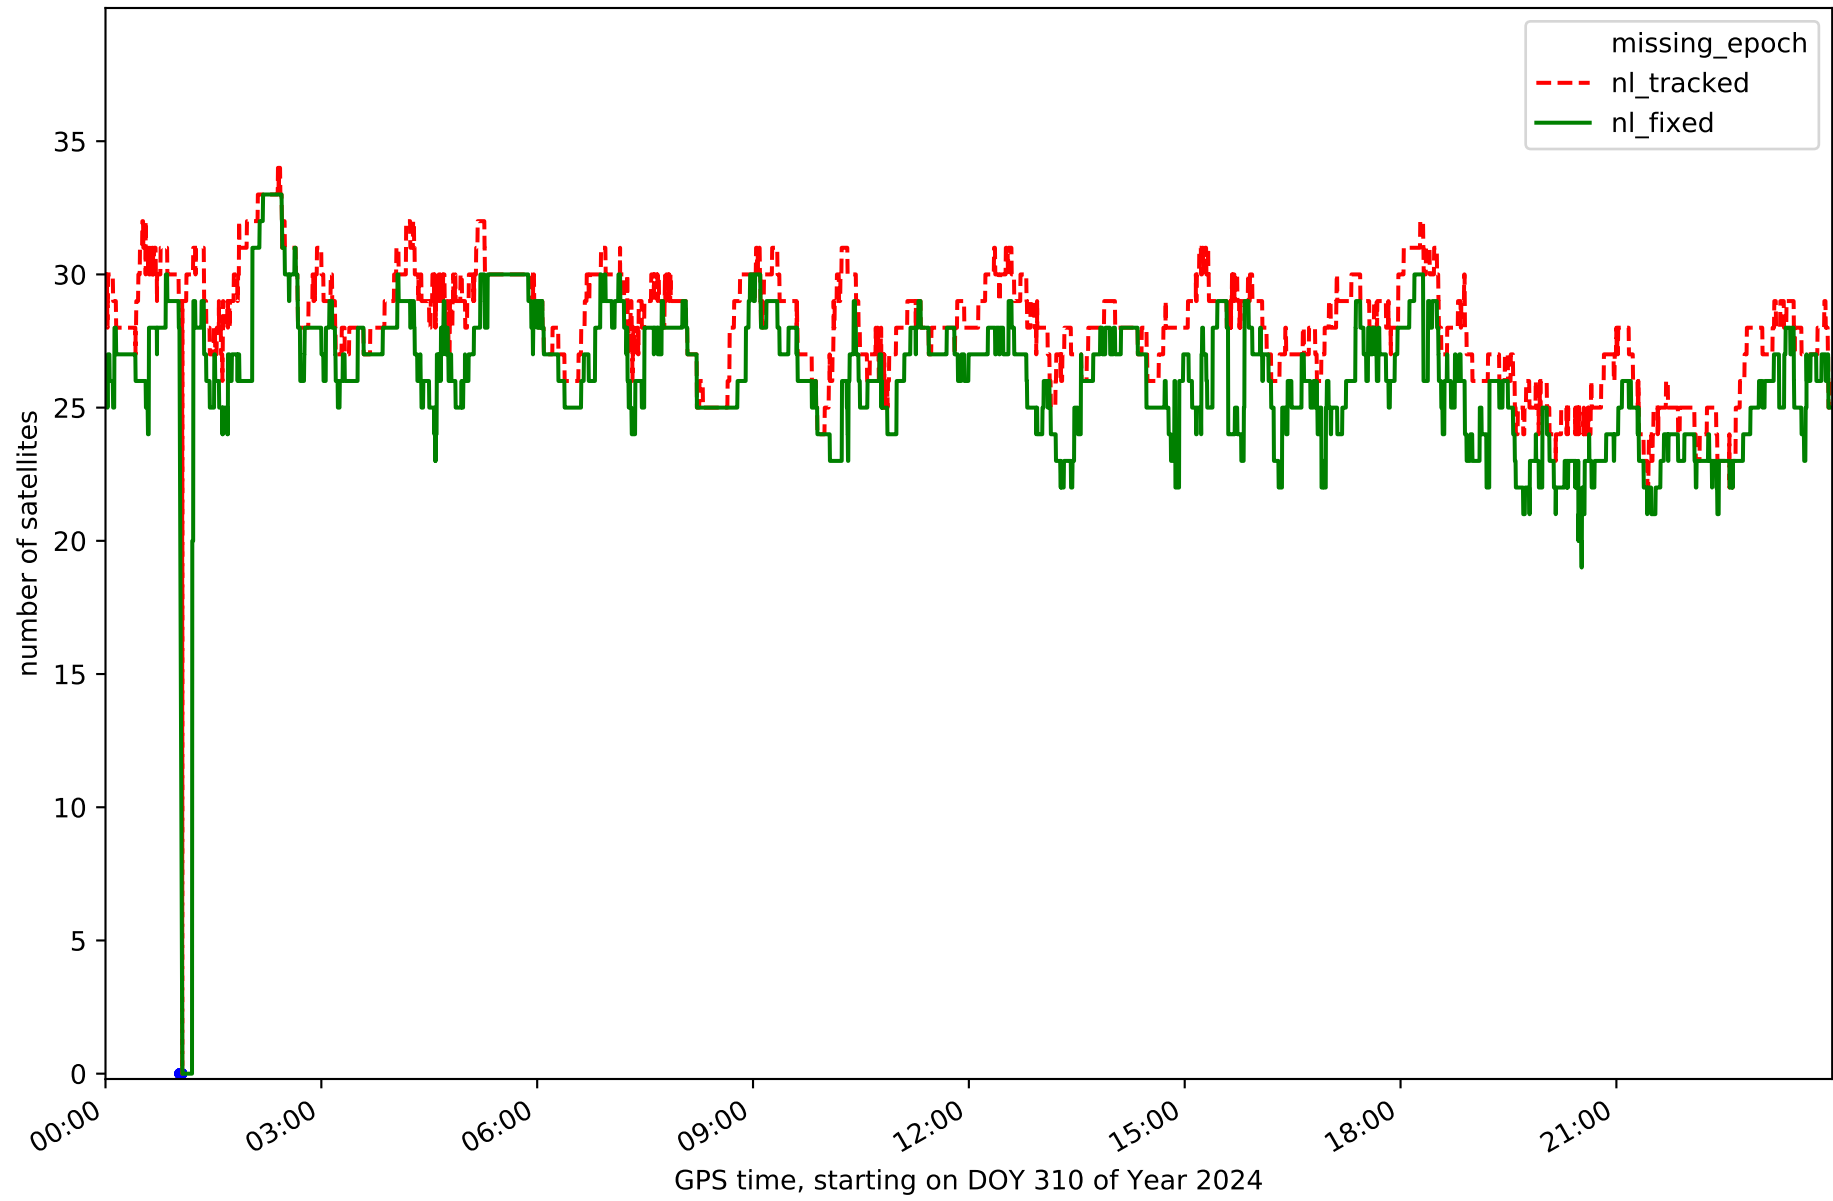

Station SALS in network NET7