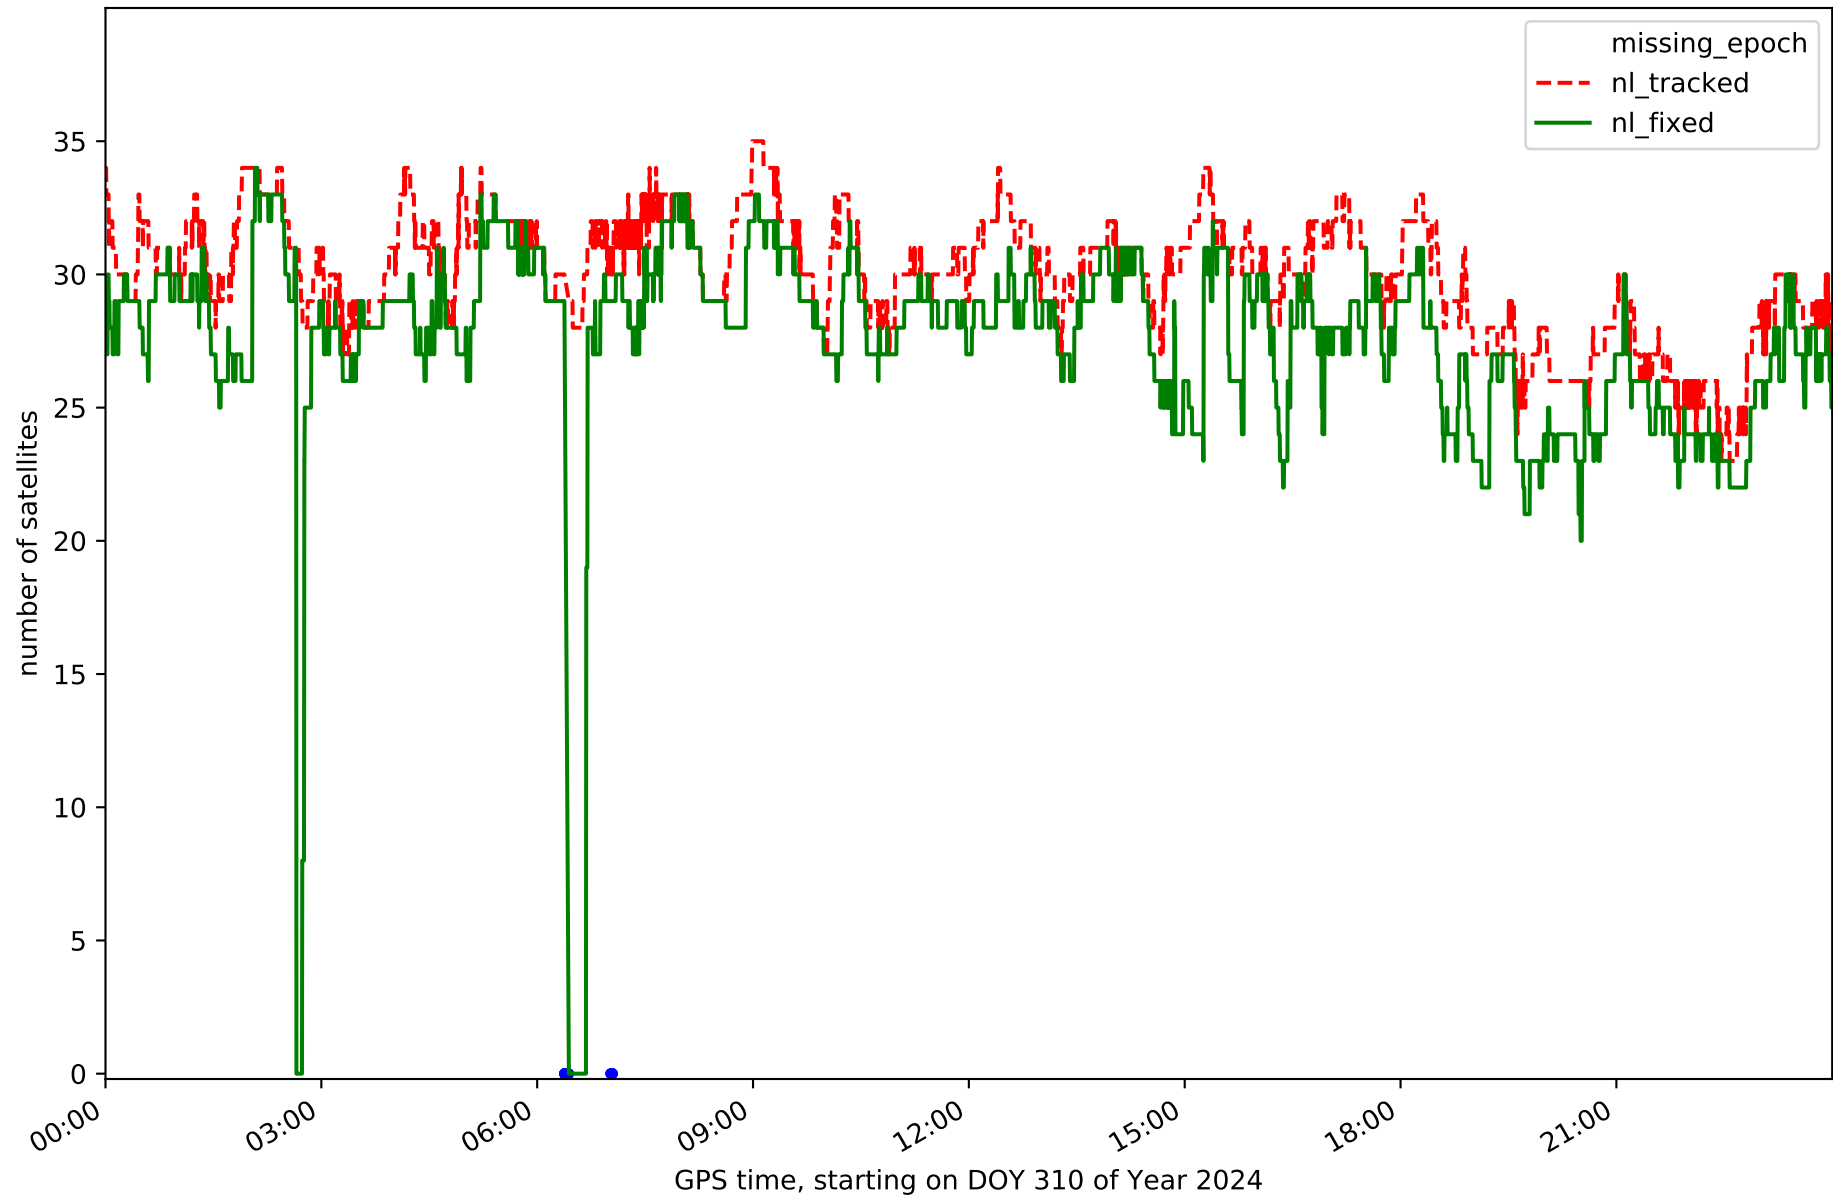

summary for network NET7

timeperiod chosen: from 2024-11-05-00:00:00 until 2024-11-05-23:59:58

average update rate (durations larger than 15 seconds considered as observation gap): 2.1 seconds

average fixing percentage with threshold set to 0.3: 93.9 percent

Station RIAN in network NET7

Station RIBE in network NET7

Station RNAN in network NET7

Station SALS in network NET7

Station TRLV in network NET7

Station VBLO in network NET7

Station VCRD in network NET7

Station VDGO in network NET7