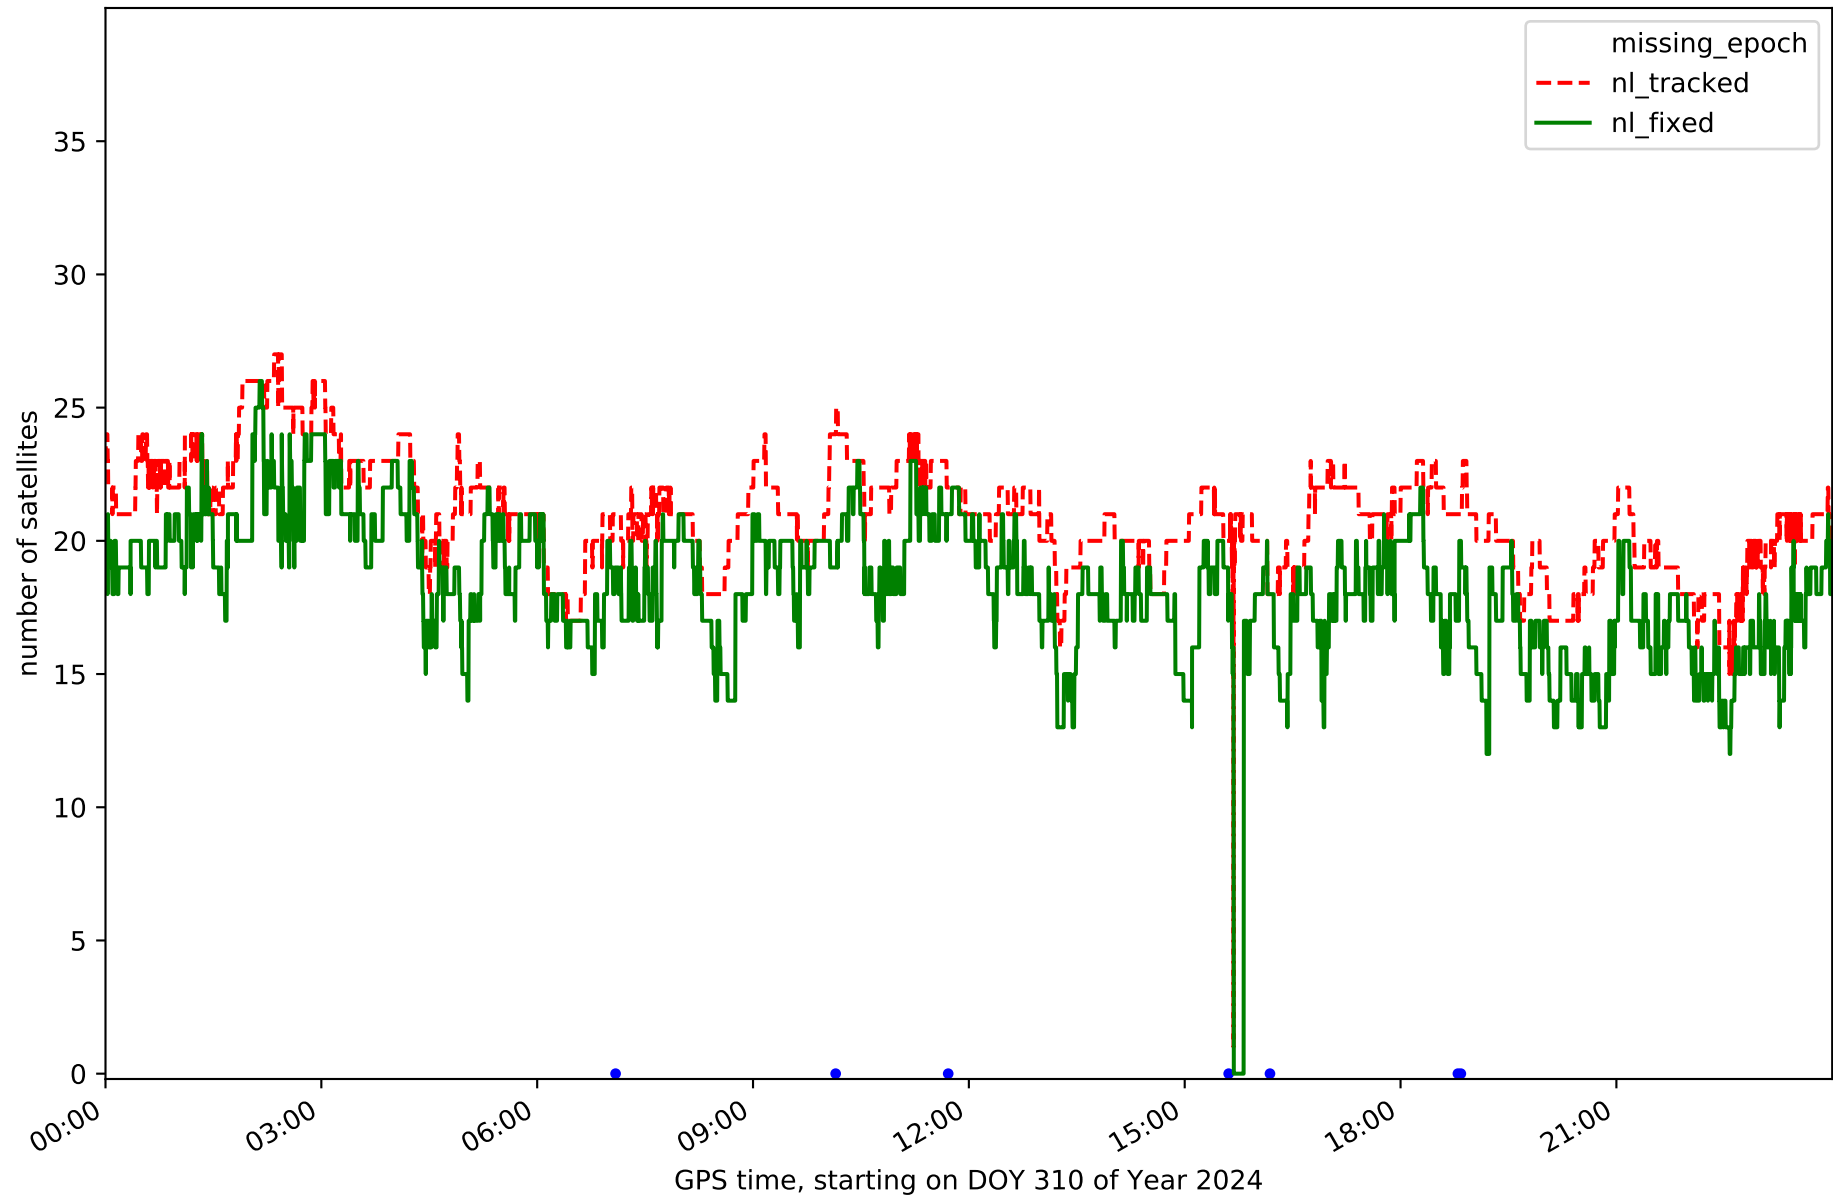

Station CANT in network NET7