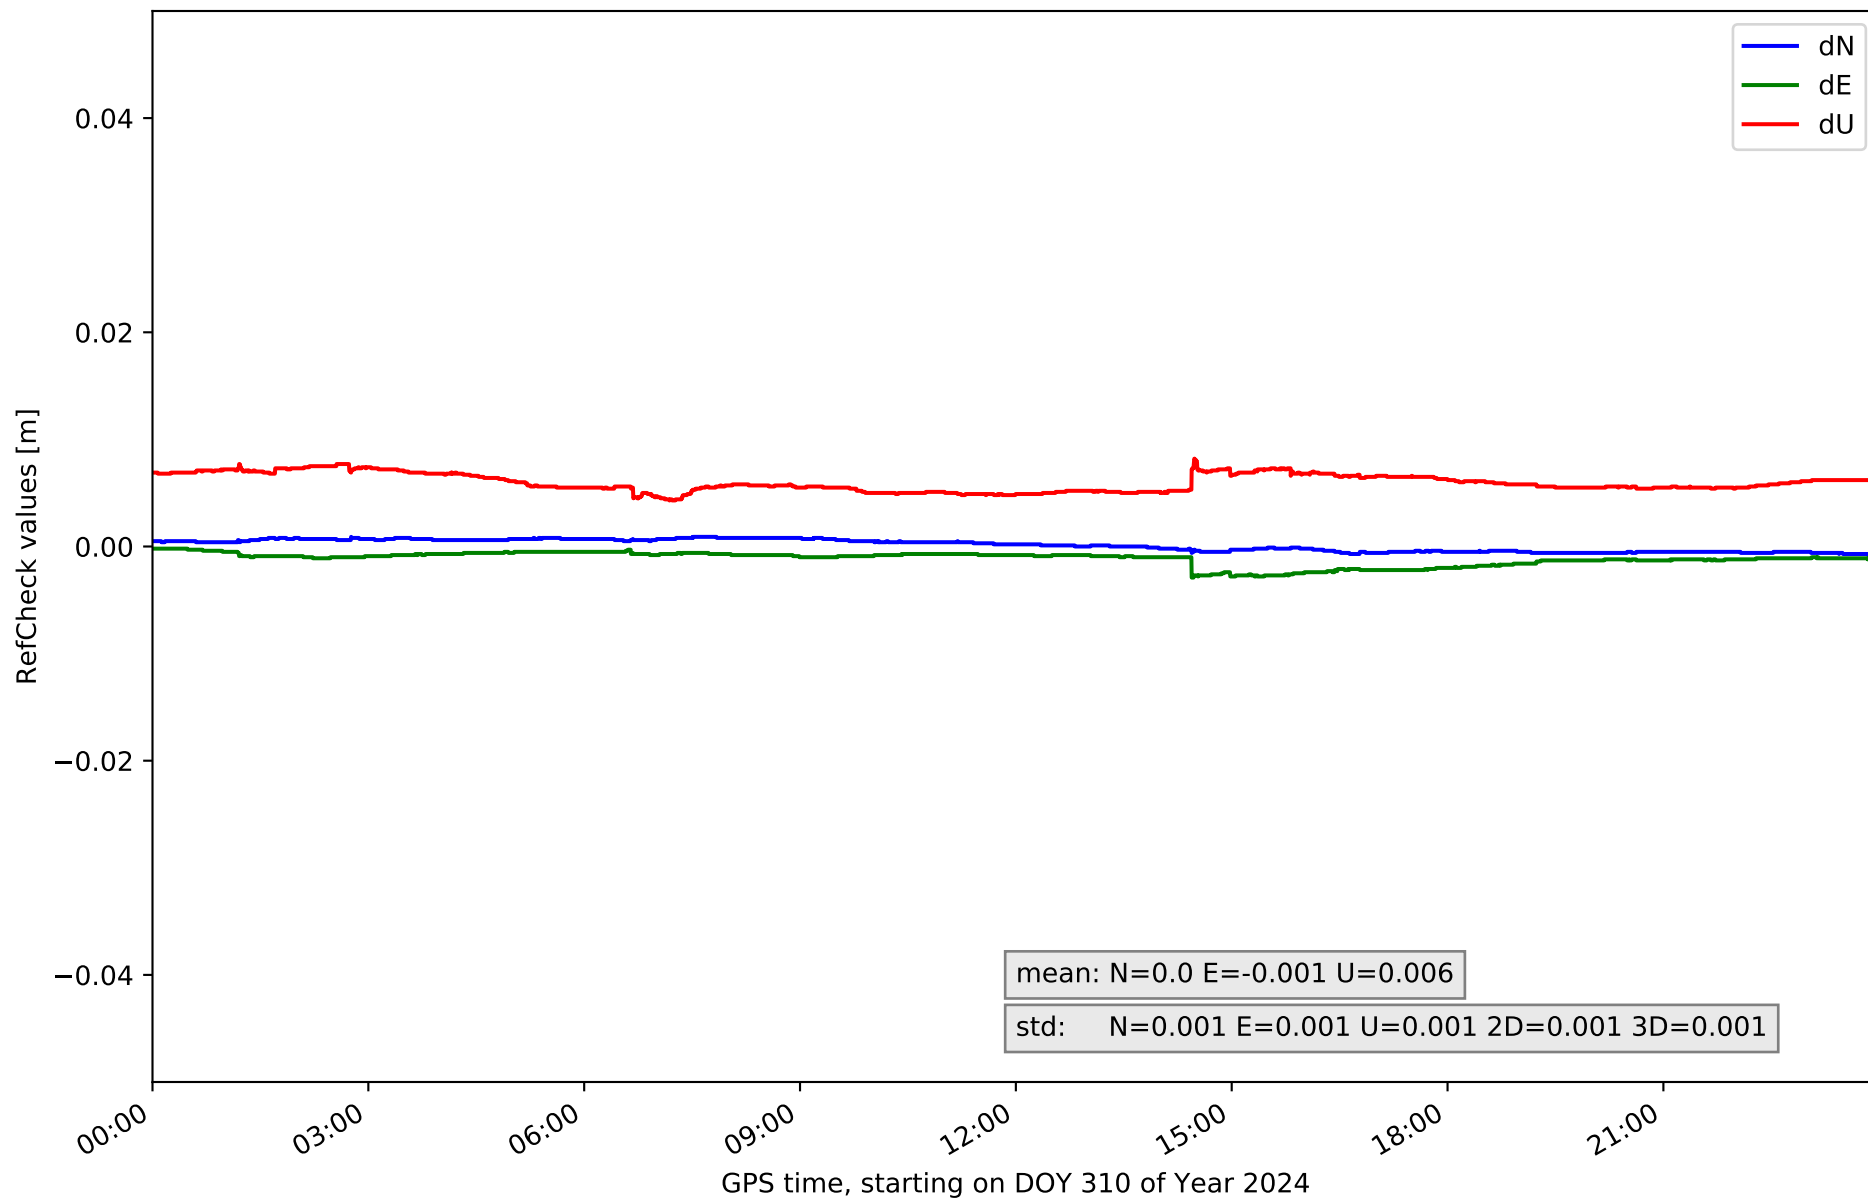

RefCheck for station XIXO in network NET7