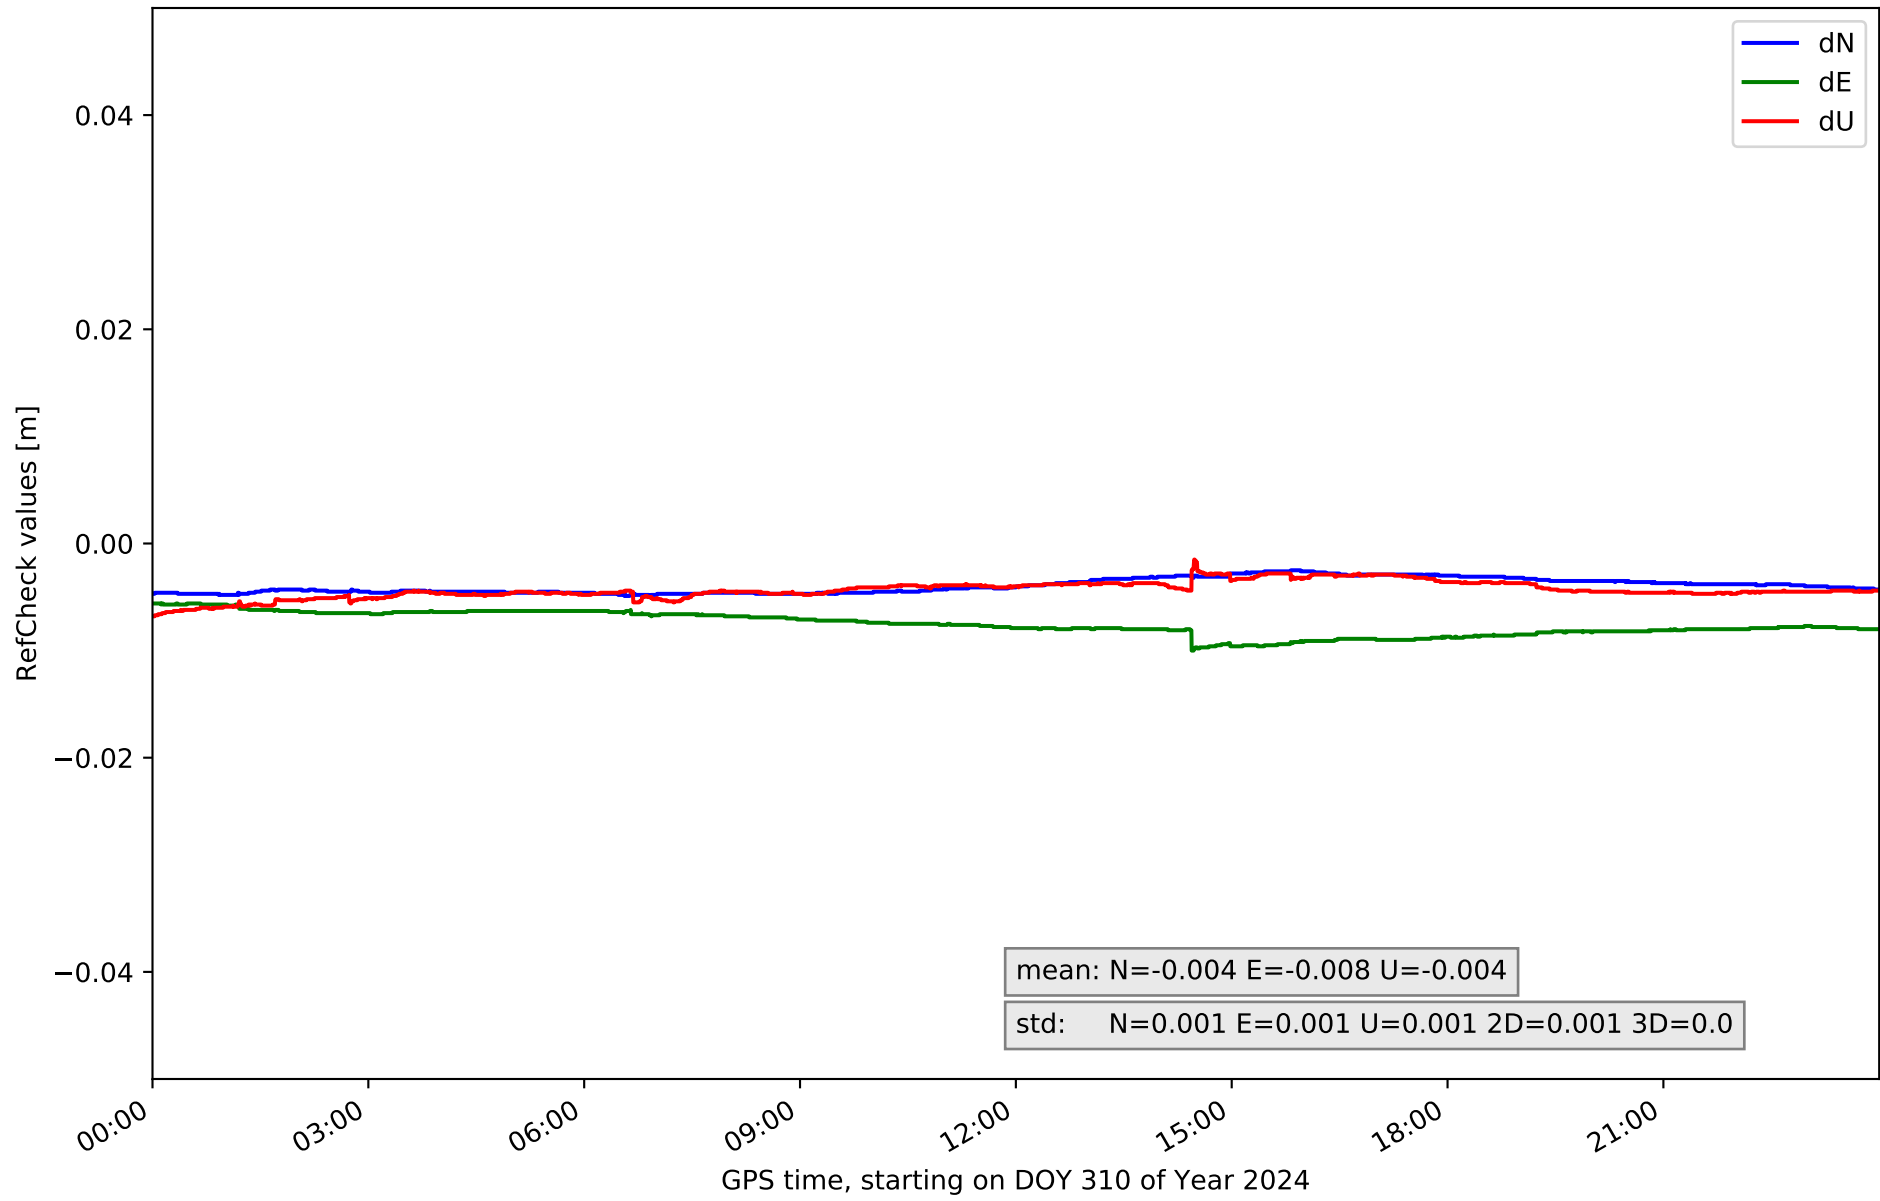

RefCheck for station LARE in network NET7