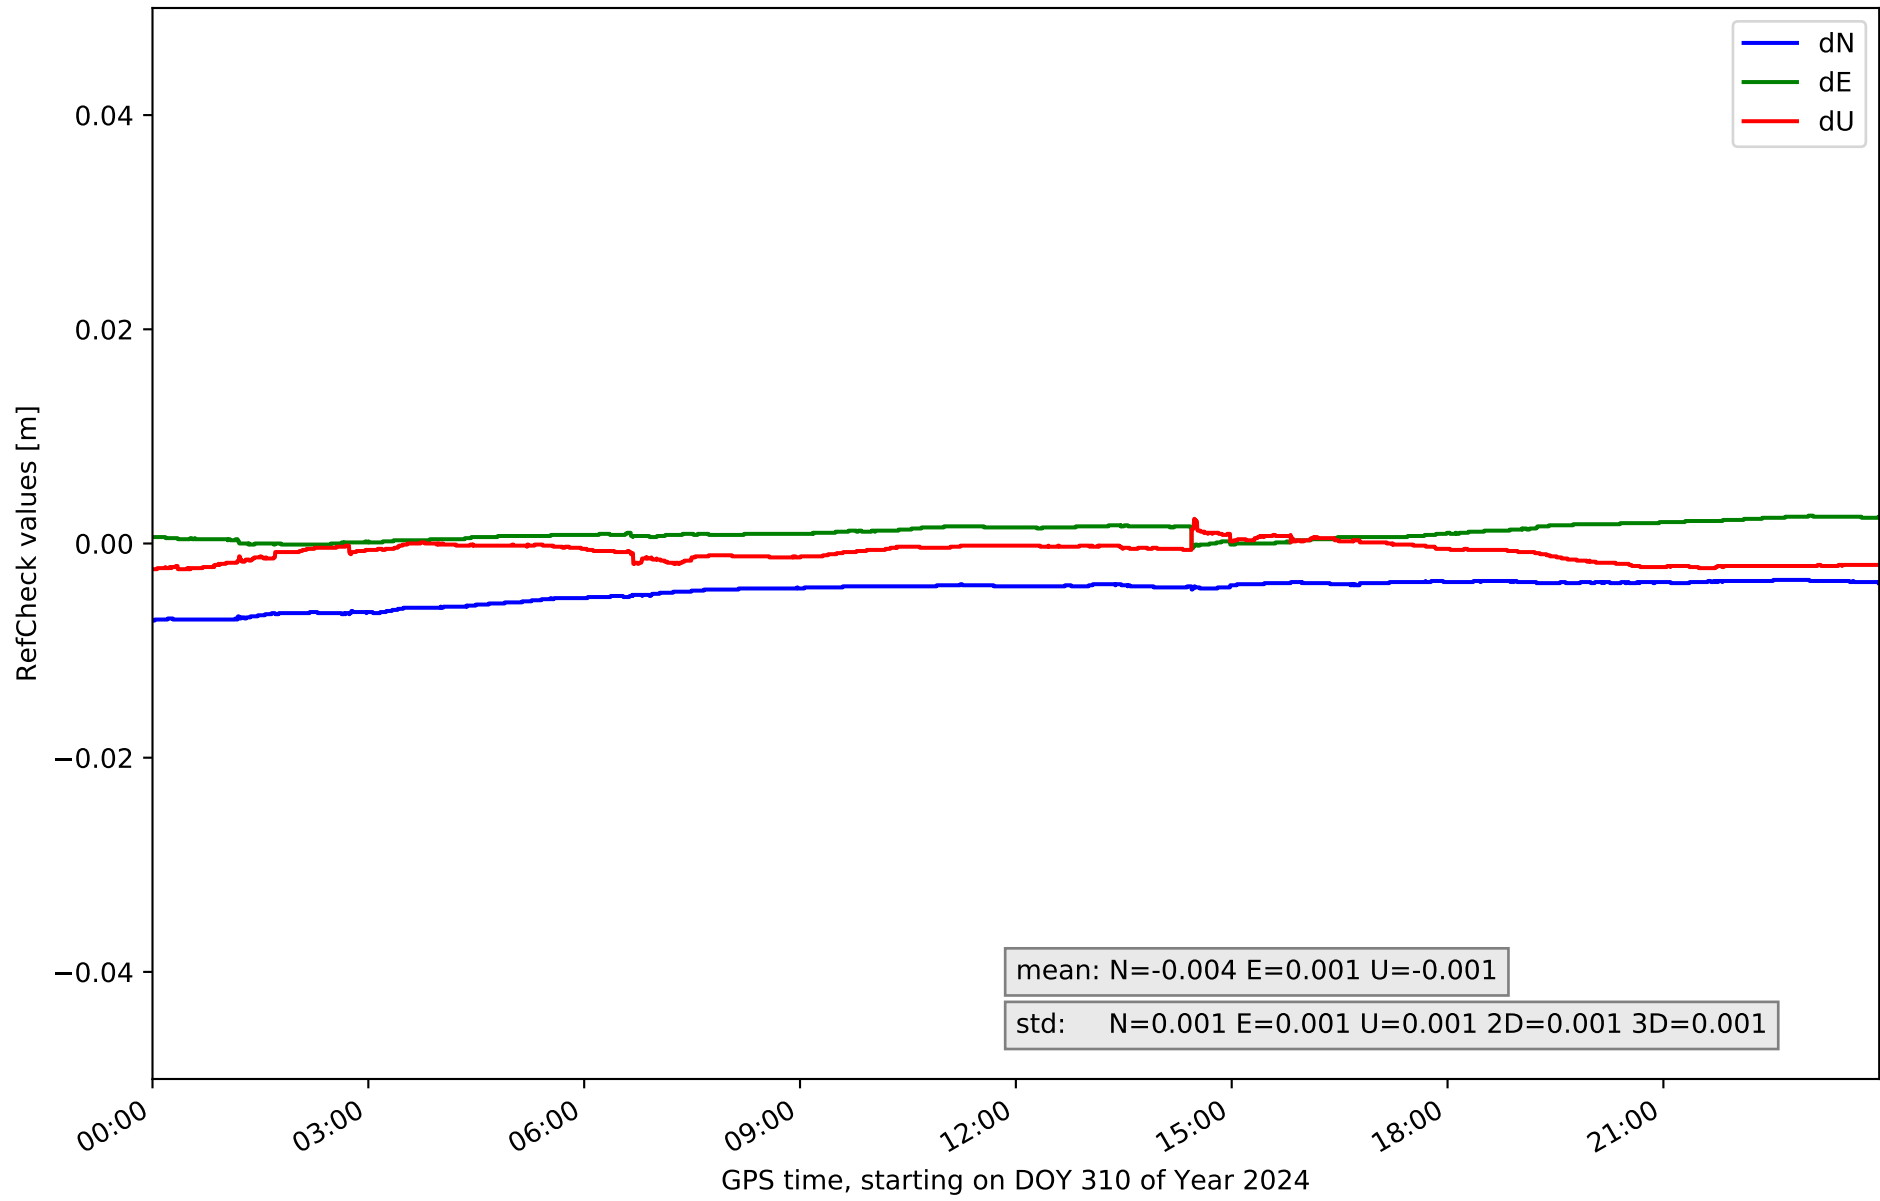

RefCheck for station VCRD in network NET7