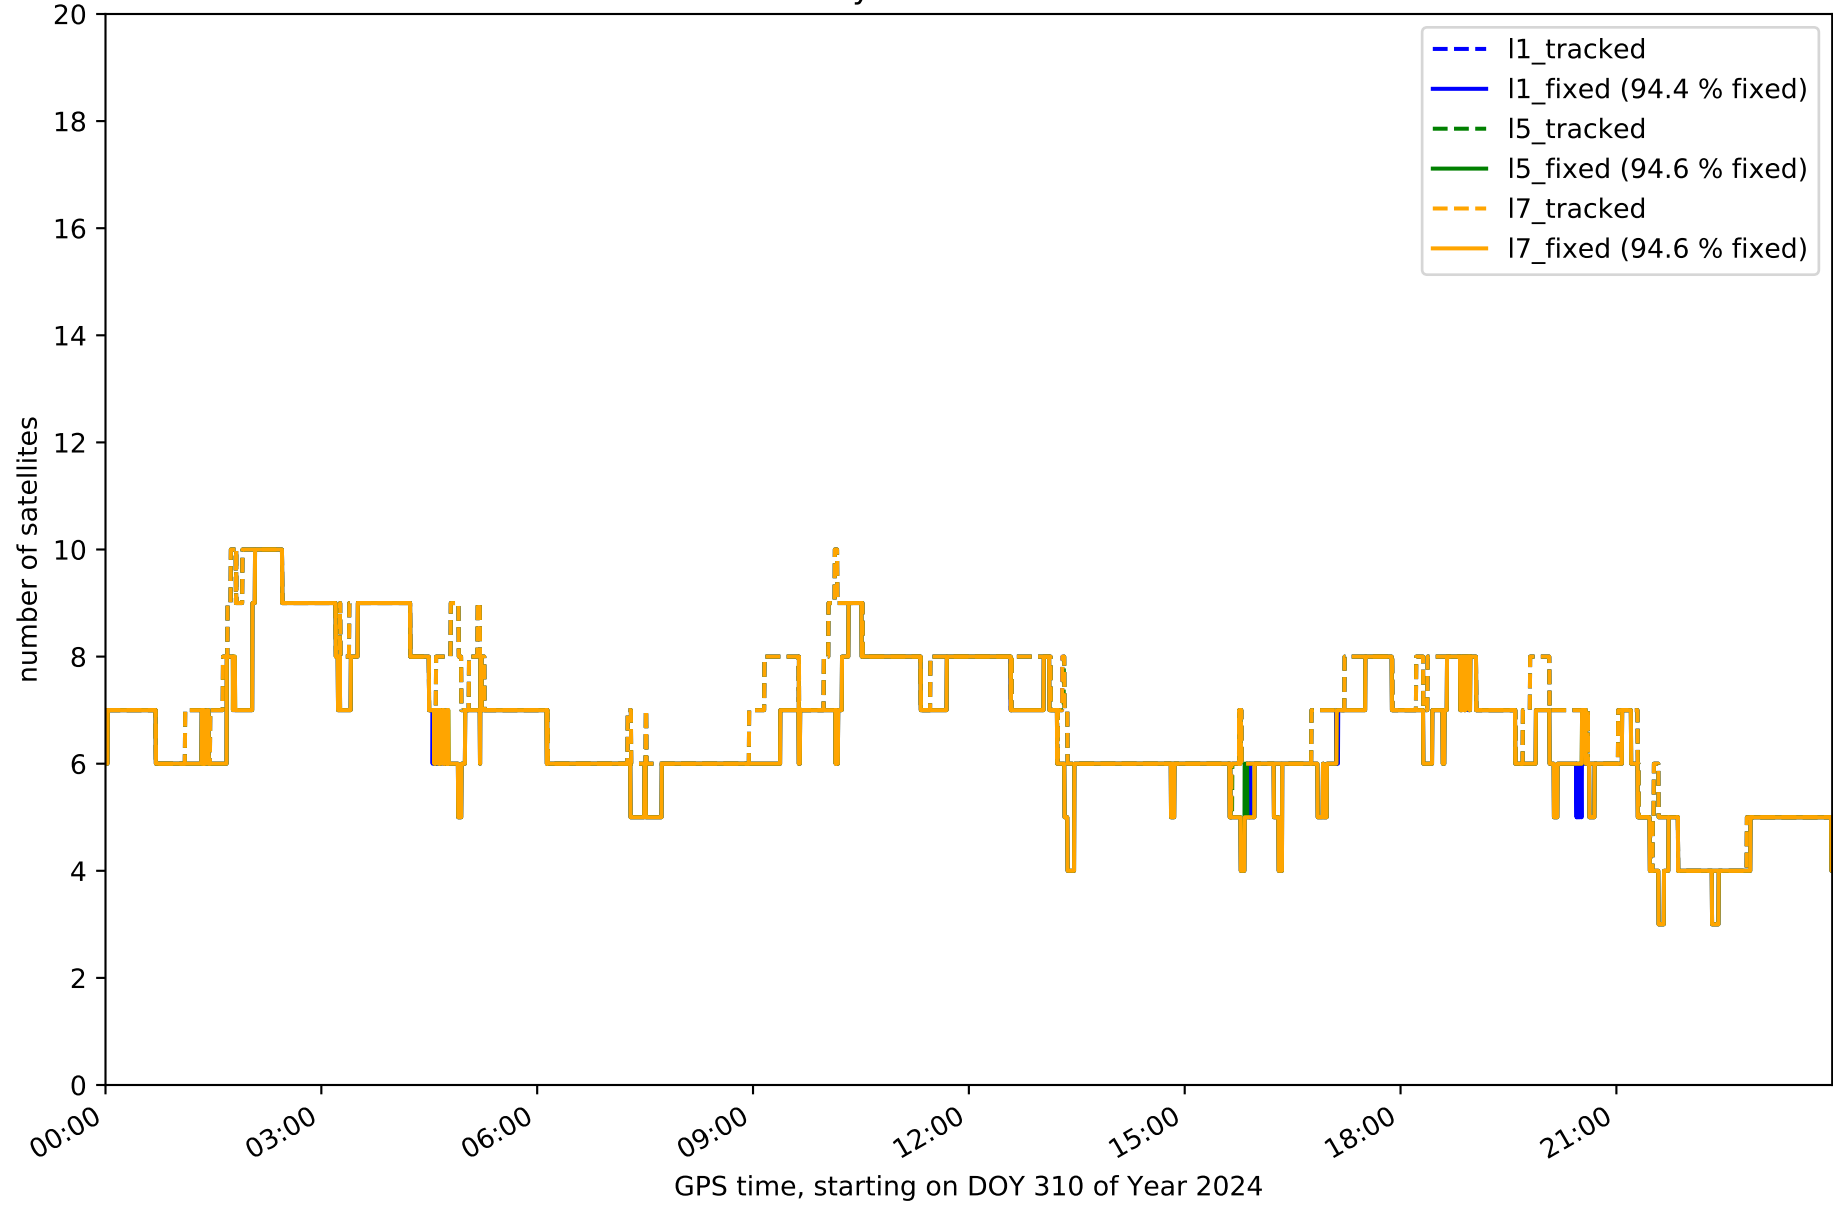

summary for network NET7

timeperiod chosen: from 2024-11-05-00:00:00 until 2024-11-05-23:59:58

average update rate (durations larger than 15 seconds considered as observation gap): 2.1 seconds

average fixing percentage with threshold set to 0.3: 93.9 percent

Processing rate in network NET7

Histogram of the processing rate in network NET7 (durations larger 15 seconds neglected)

Network NET7 with threshold set to 0.3

Fixing percentage of satellites in network NET7 with threshold set to 0.3

Network NET7 - only GPS with threshold set to 0.3

Network NET7 - only GLONASS with threshold set to 0.3

Network NET7 - only BDS with threshold set to 0.3

Network NET7 - only Galileo with threshold set to 0.3