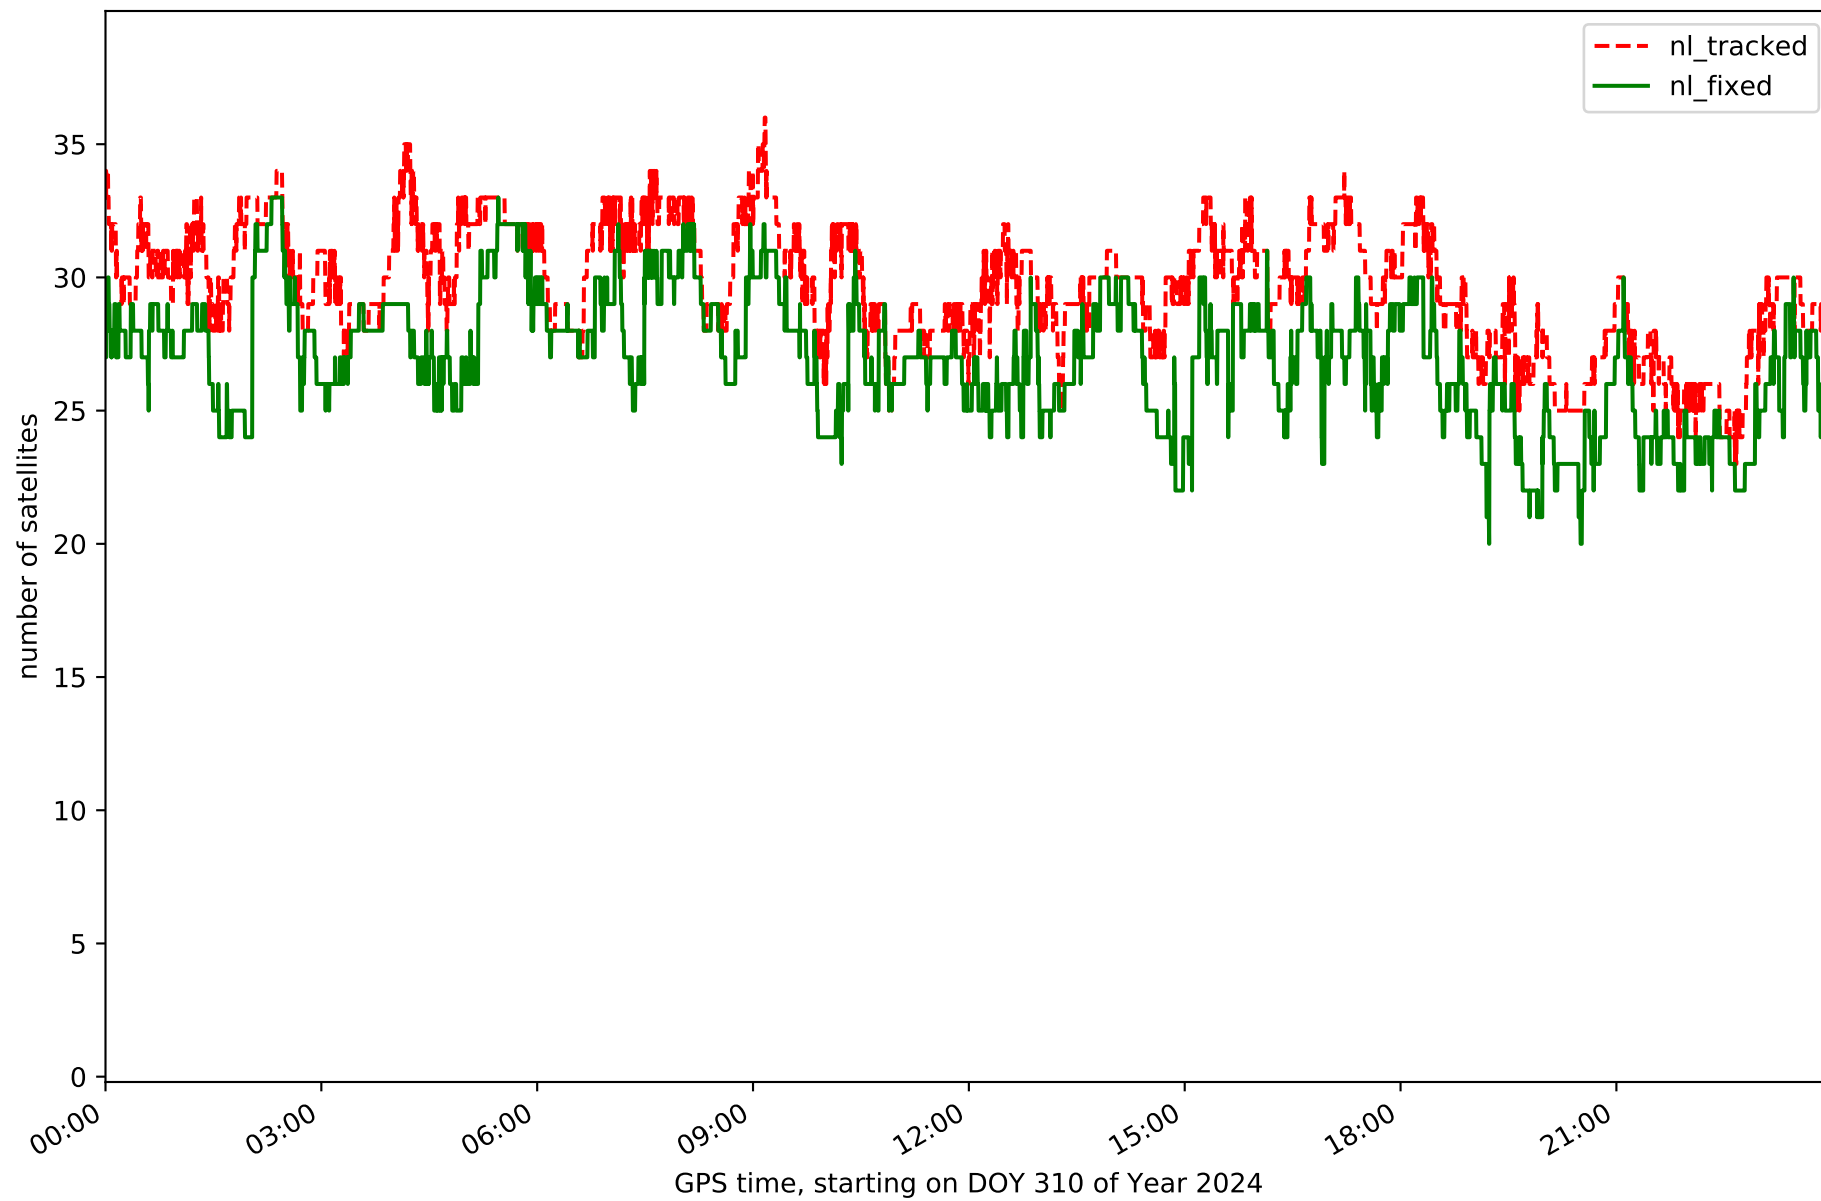

Station MDPM in network NET7