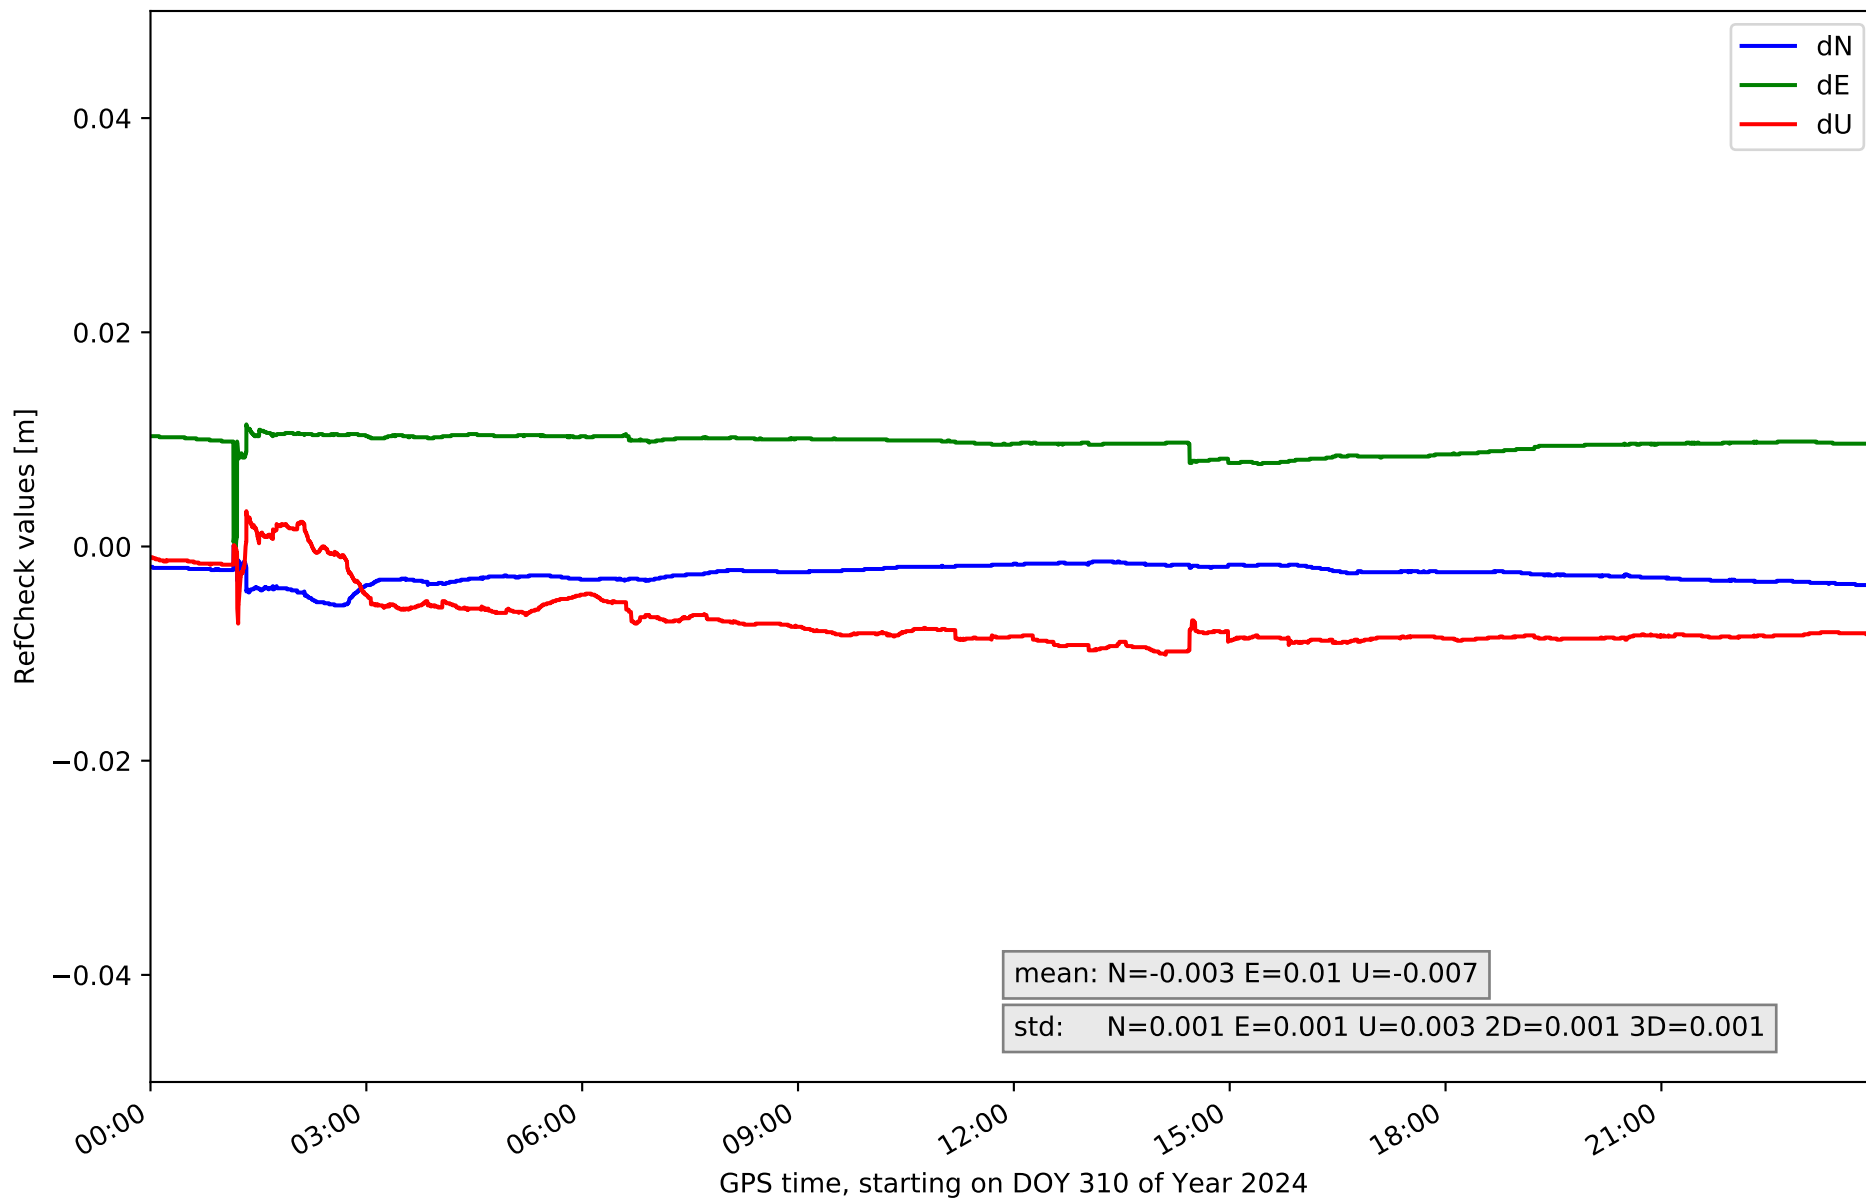

RefCheck for station SALS in network NET7