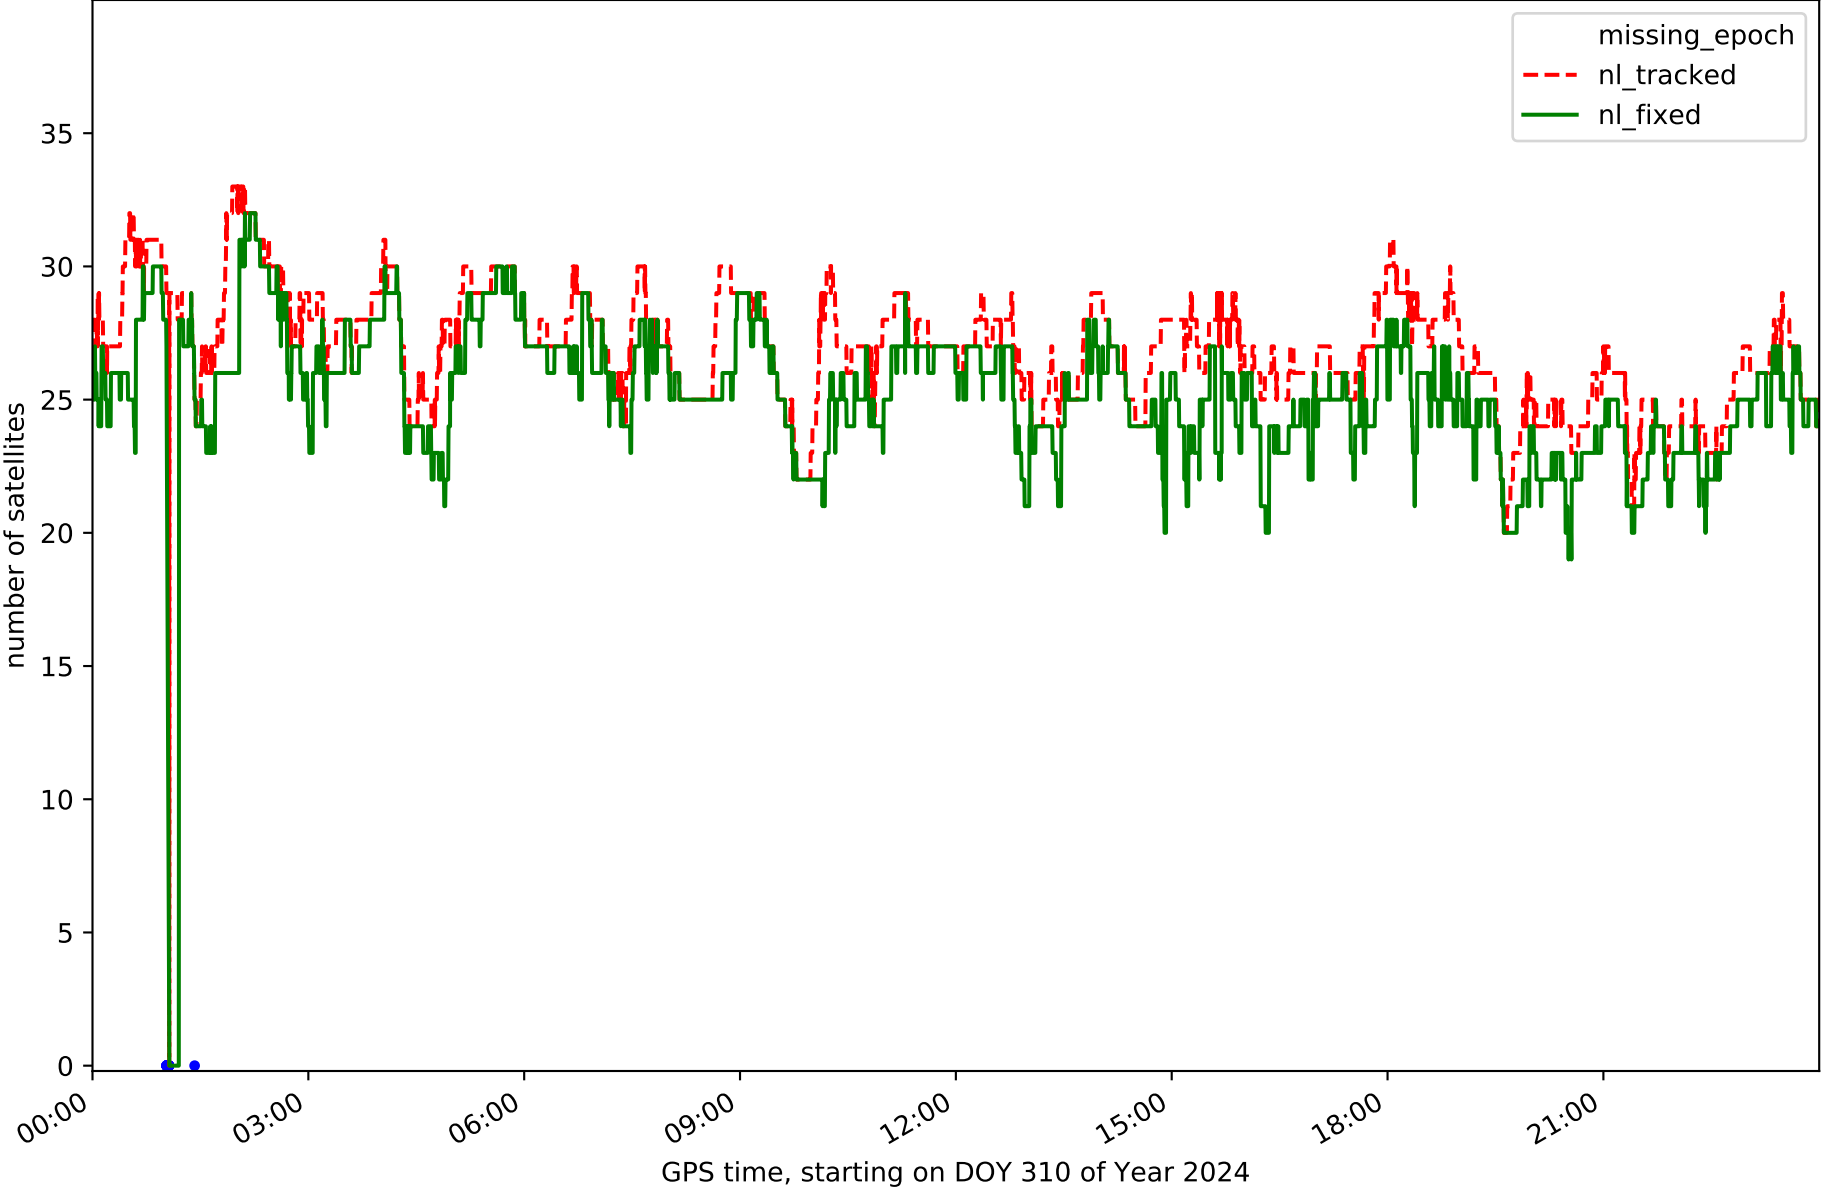

Station LENA in network NET7