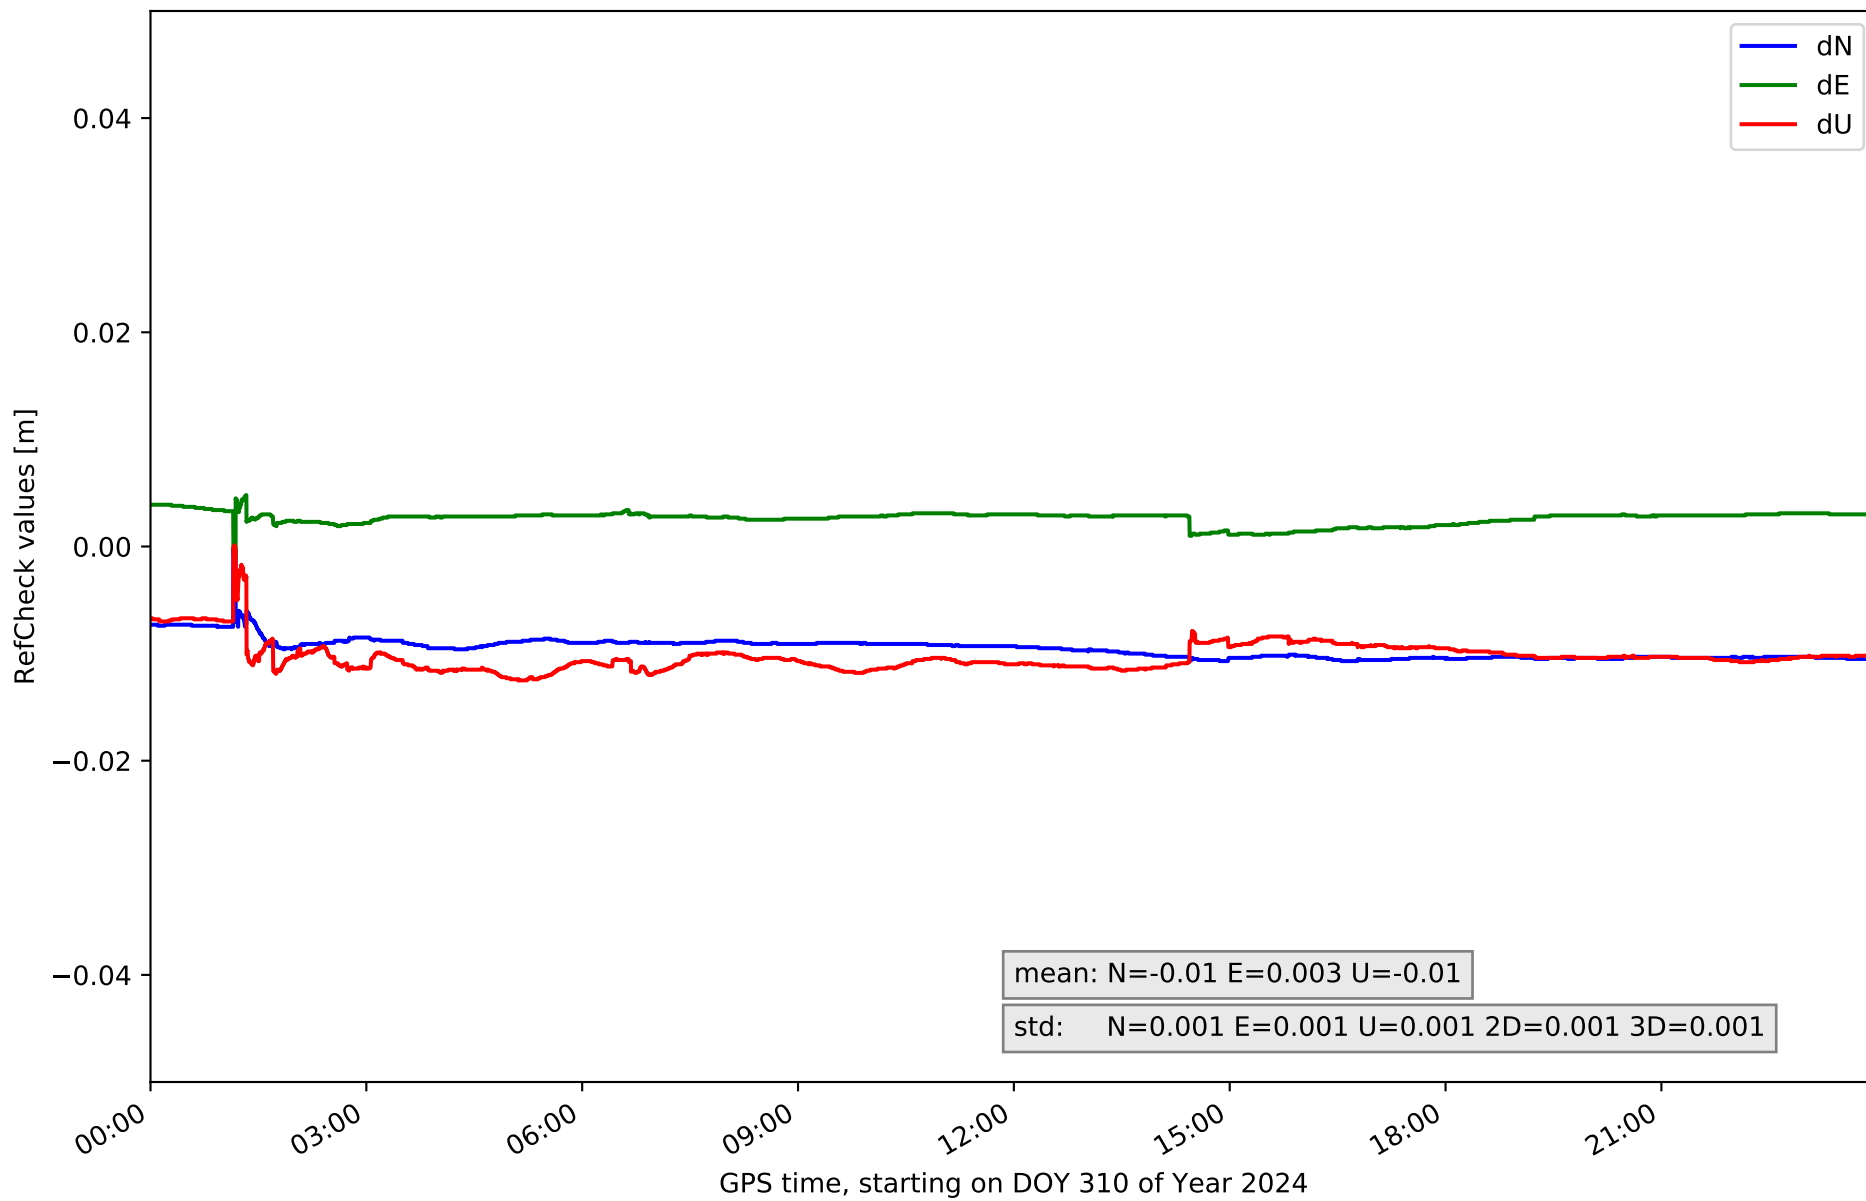

RefCheck for station AVL1 in network NET7