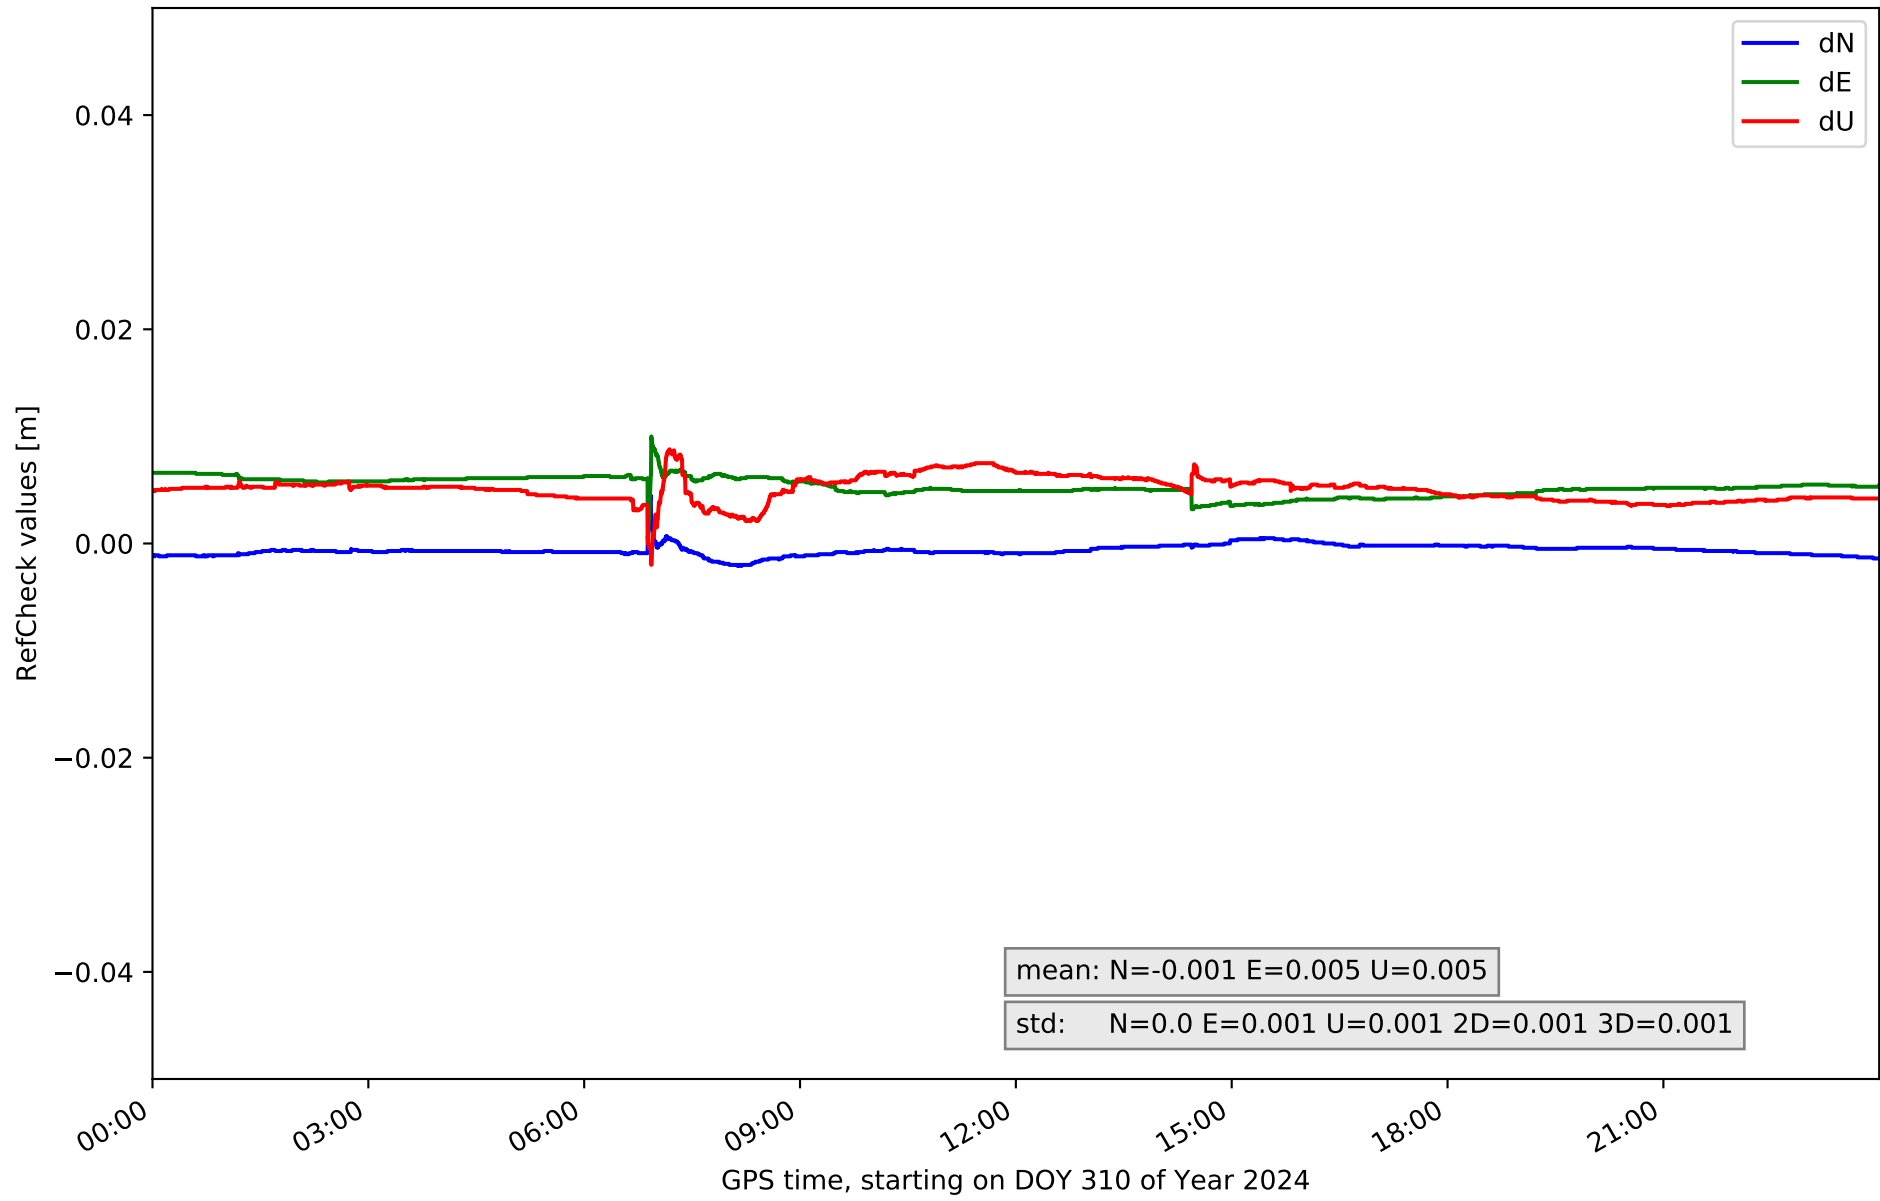

RefCheck for station RIBE in network NET7