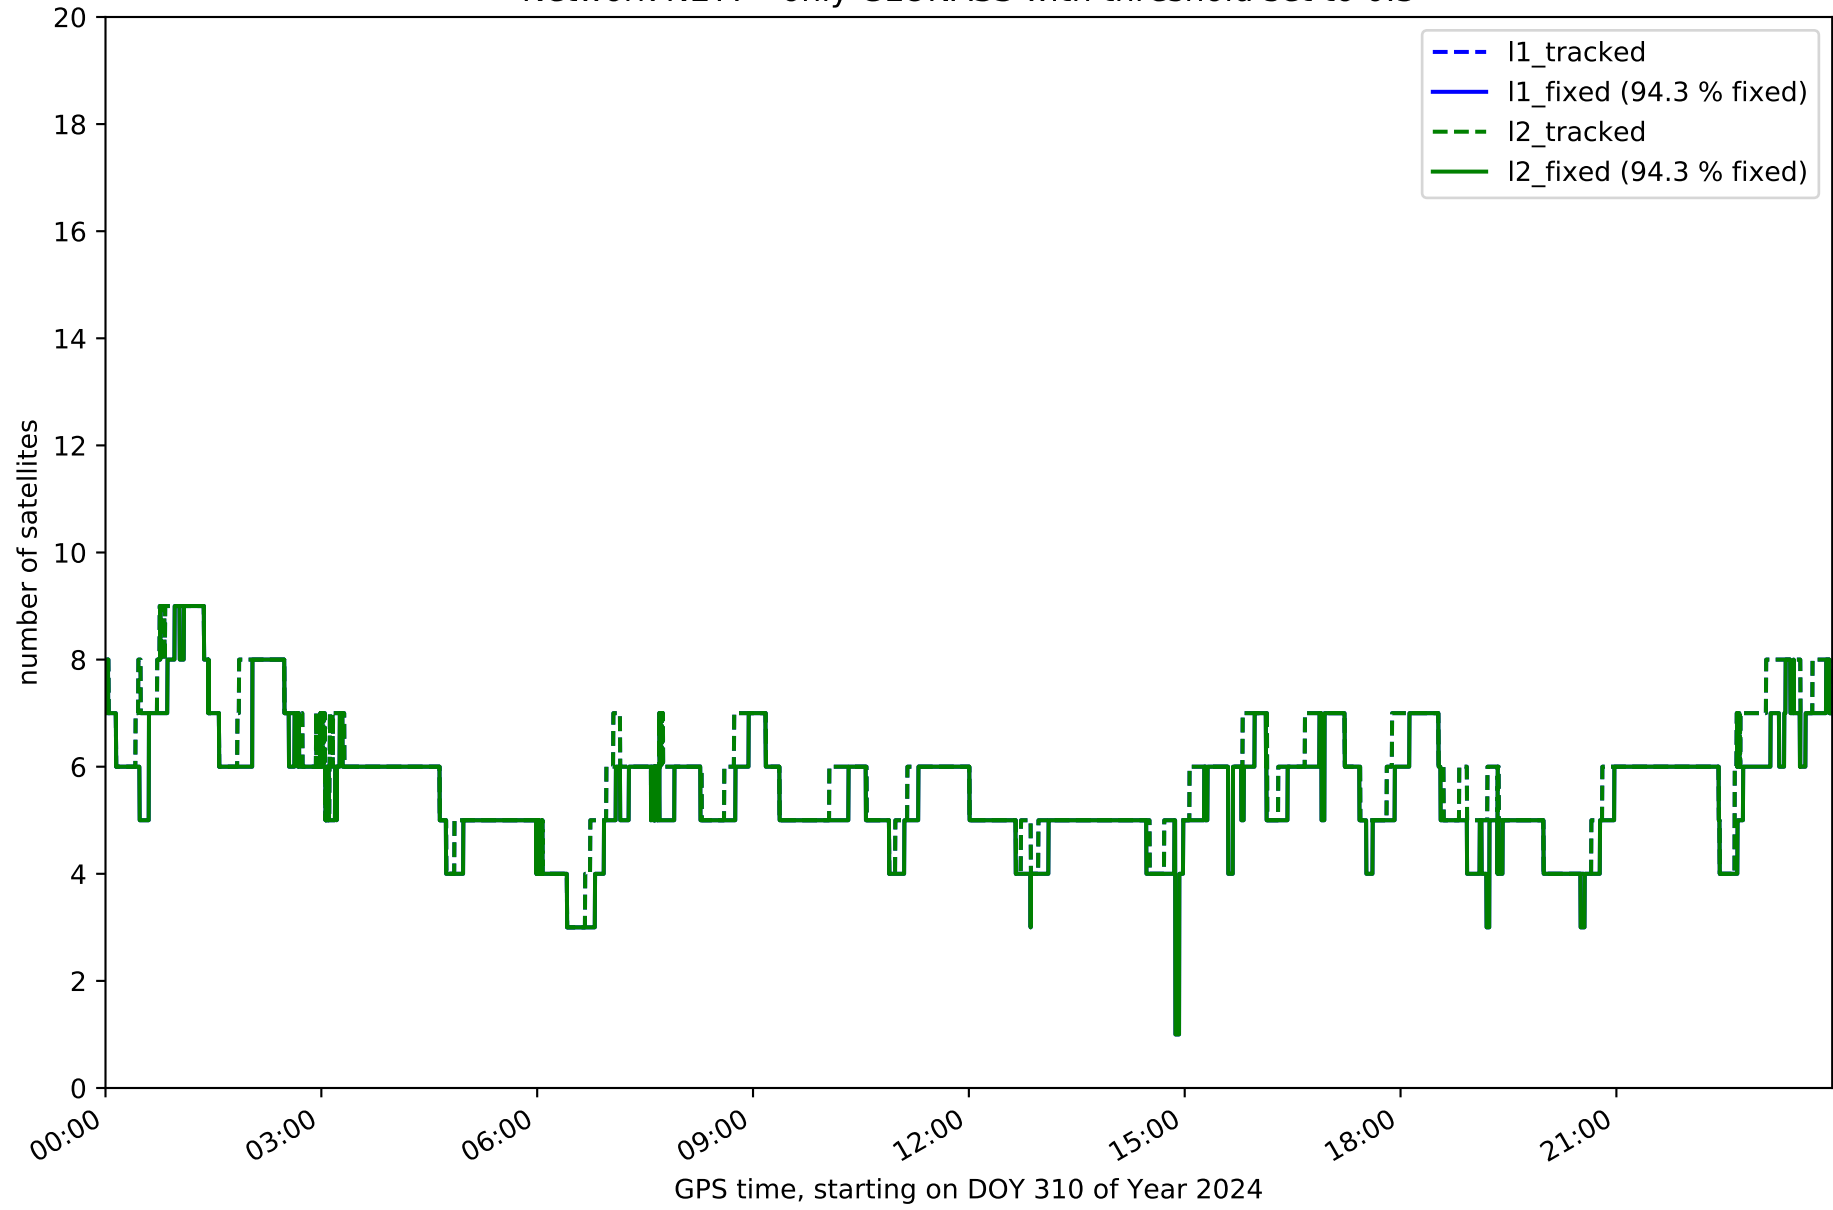

summary for network NET7

timeperiod chosen: from 2024-11-05-00:00:00 until 2024-11-05-23:59:58

average update rate (durations larger than 15 seconds considered as observation gap): 2.1 seconds

average fixing percentage with threshold set to 0.3: 93.9 percent

Processing rate in network NET7

Histogram of the processing rate in network NET7 (durations larger 15 seconds neglected)

Network NET7 with threshold set to 0.3

Fixing percentage of satellites in network NET7 with threshold set to 0.3

Network NET7 - only GPS with threshold set to 0.3

Network NET7 - only GLONASS with threshold set to 0.3

Network NET7 - only BDS with threshold set to 0.3

Network NET7 - only Galileo with threshold set to 0.3