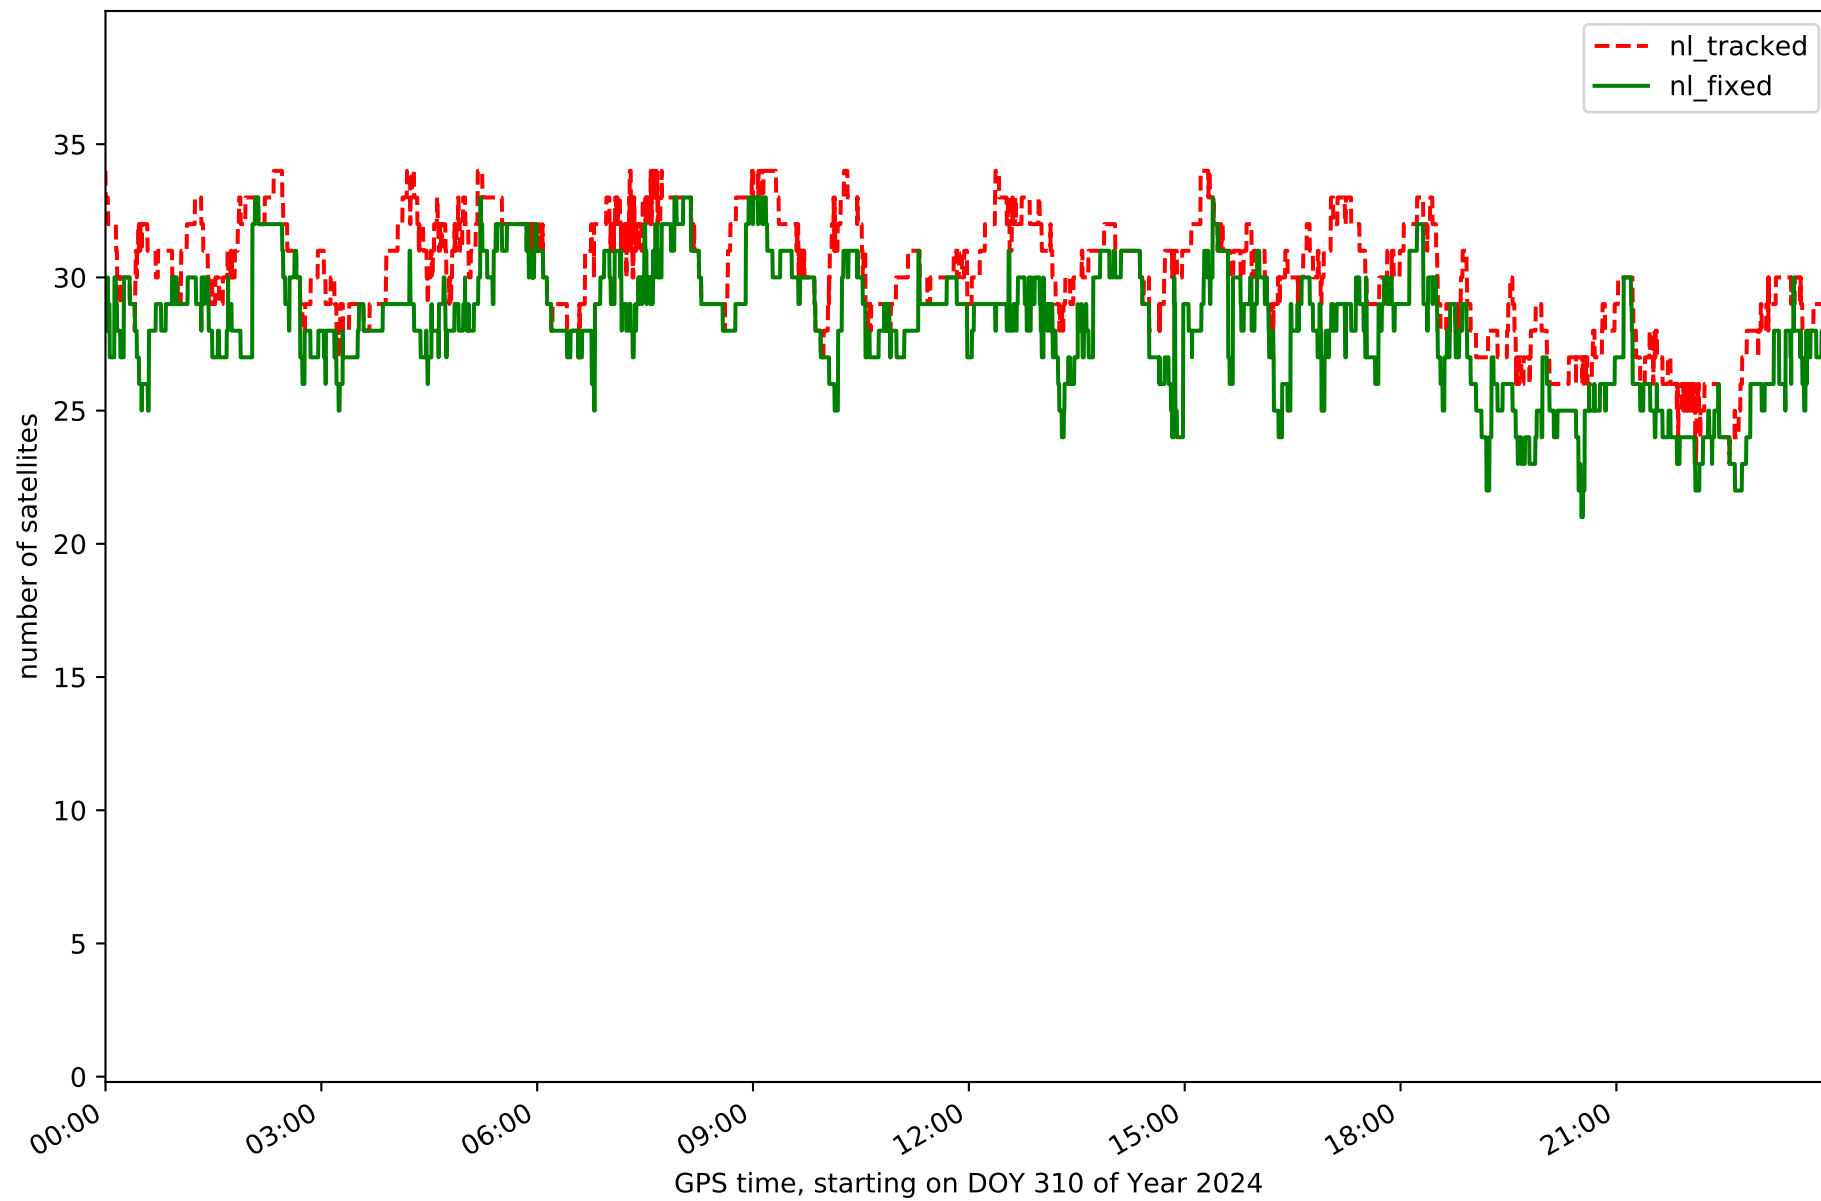

Station RNAN in network NET7