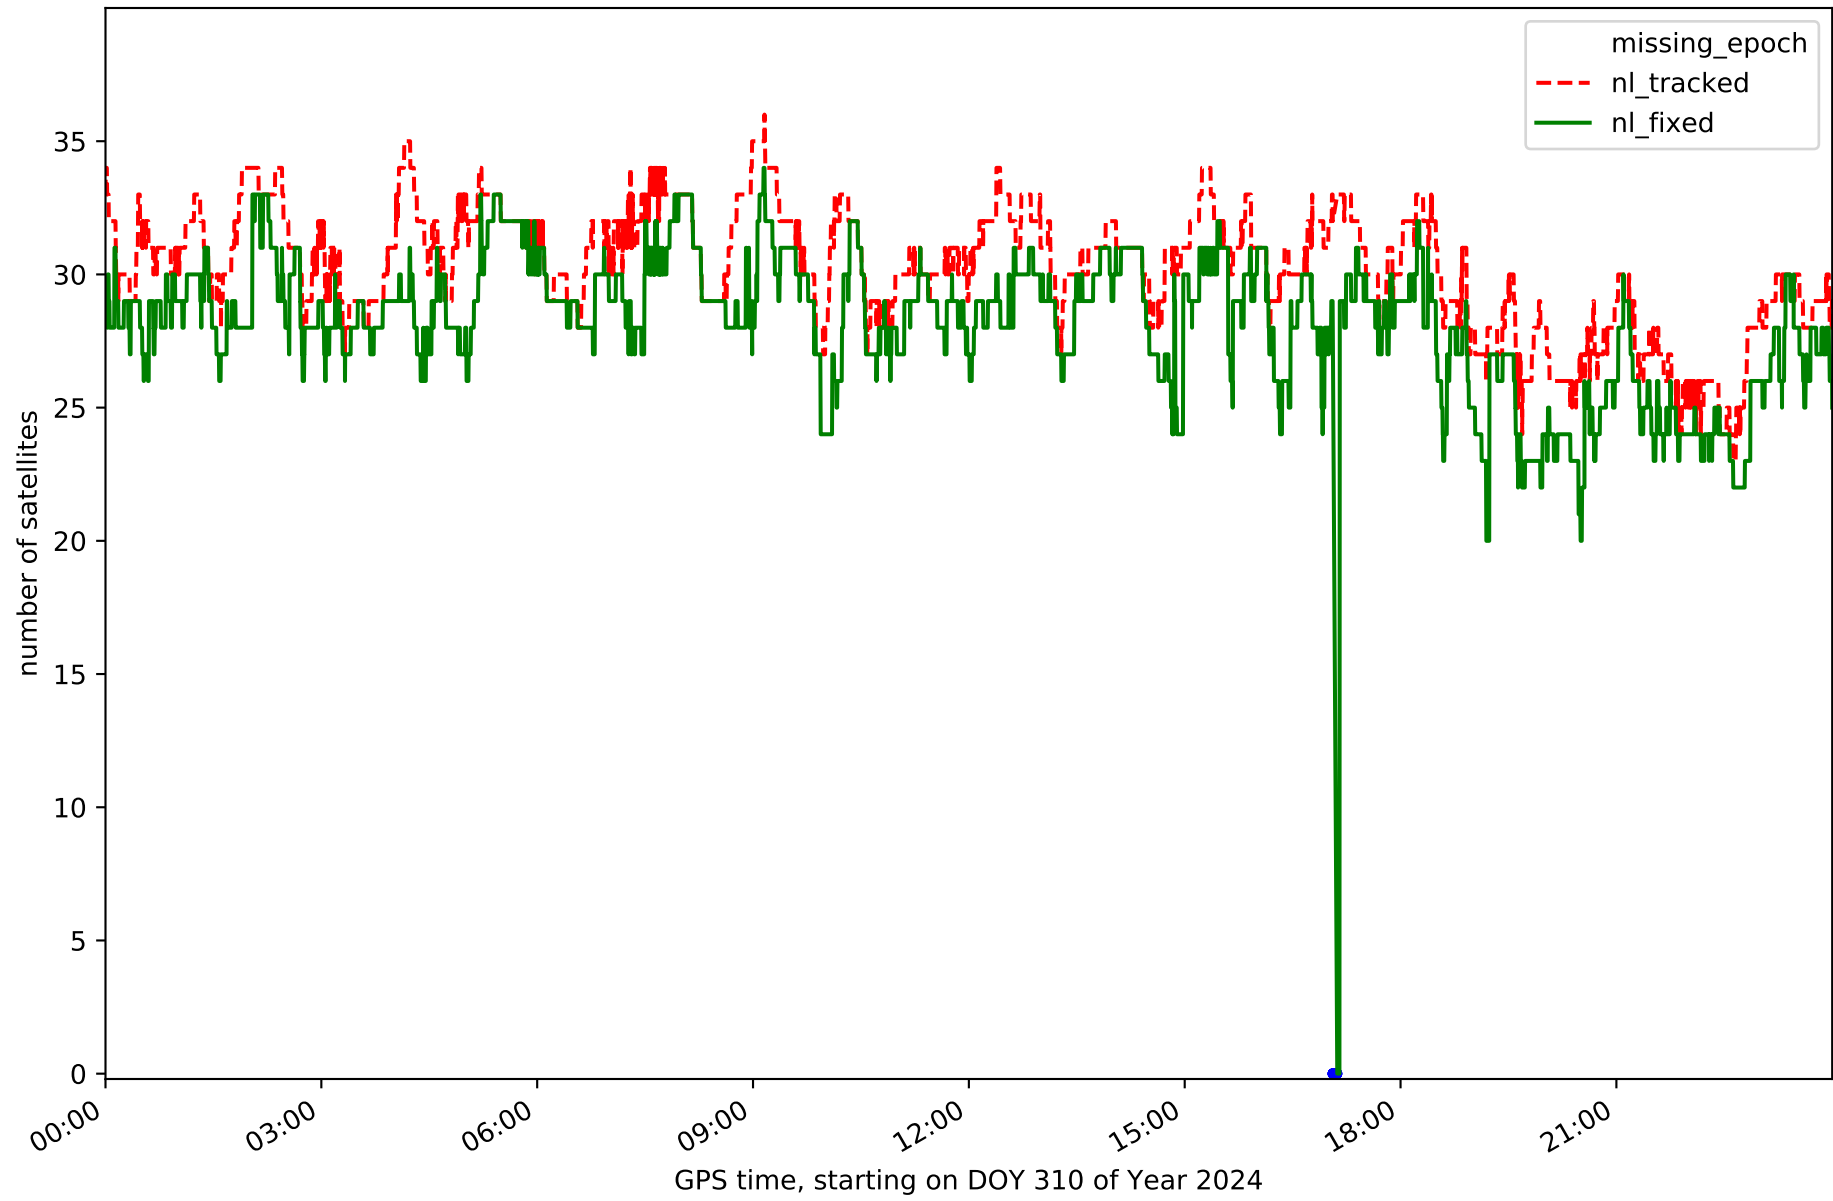

Station RENS in network NET7