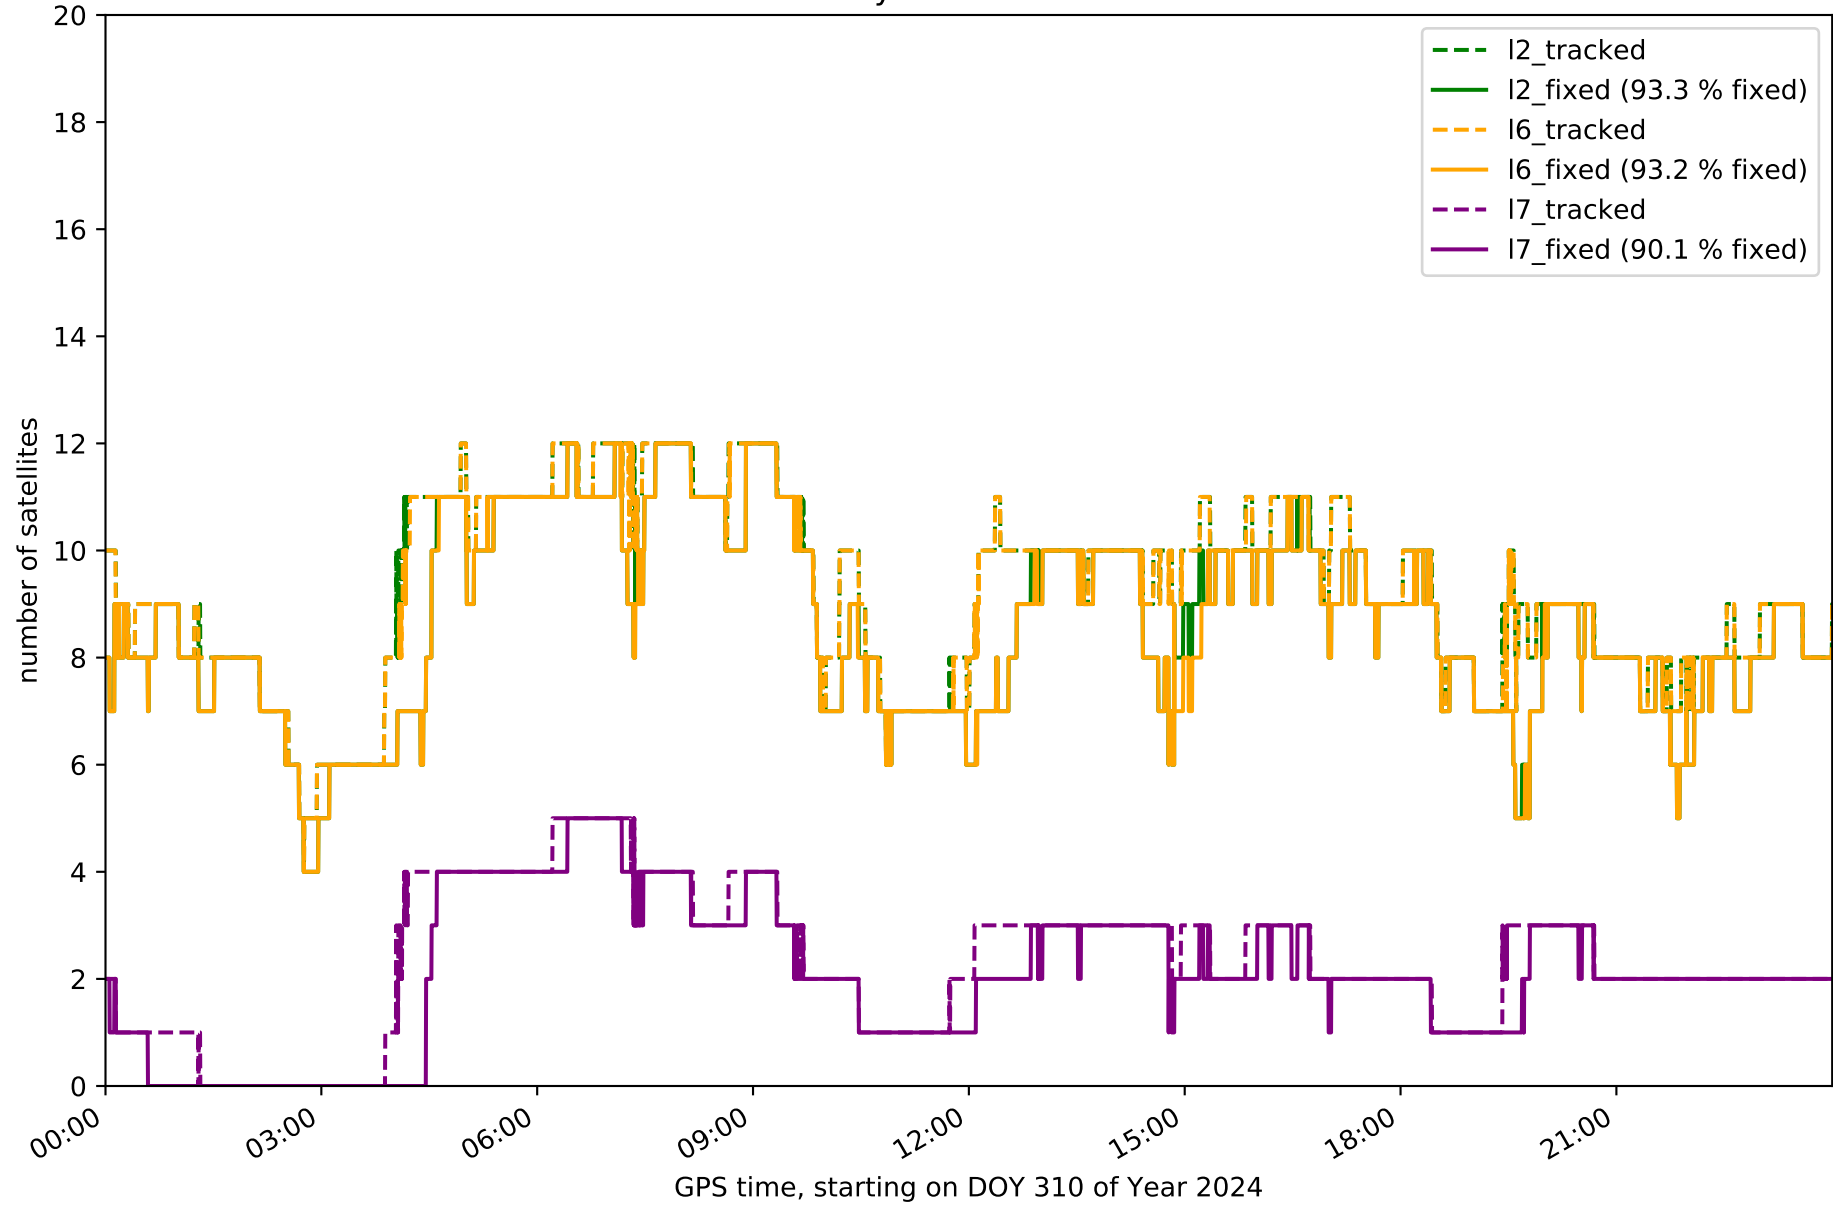

summary for network NET7

timeperiod chosen: from 2024-11-05-00:00:00 until 2024-11-05-23:59:58

average update rate (durations larger than 15 seconds considered as observation gap): 2.1 seconds

average fixing percentage with threshold set to 0.3: 93.9 percent

Processing rate in network NET7

Histogram of the processing rate in network NET7 (durations larger 15 seconds neglected)

Network NET7 with threshold set to 0.3

Fixing percentage of satellites in network NET7 with threshold set to 0.3

Network NET7 - only GPS with threshold set to 0.3

Network NET7 - only GLONASS with threshold set to 0.3

Network NET7 - only BDS with threshold set to 0.3

Network NET7 - only Galileo with threshold set to 0.3