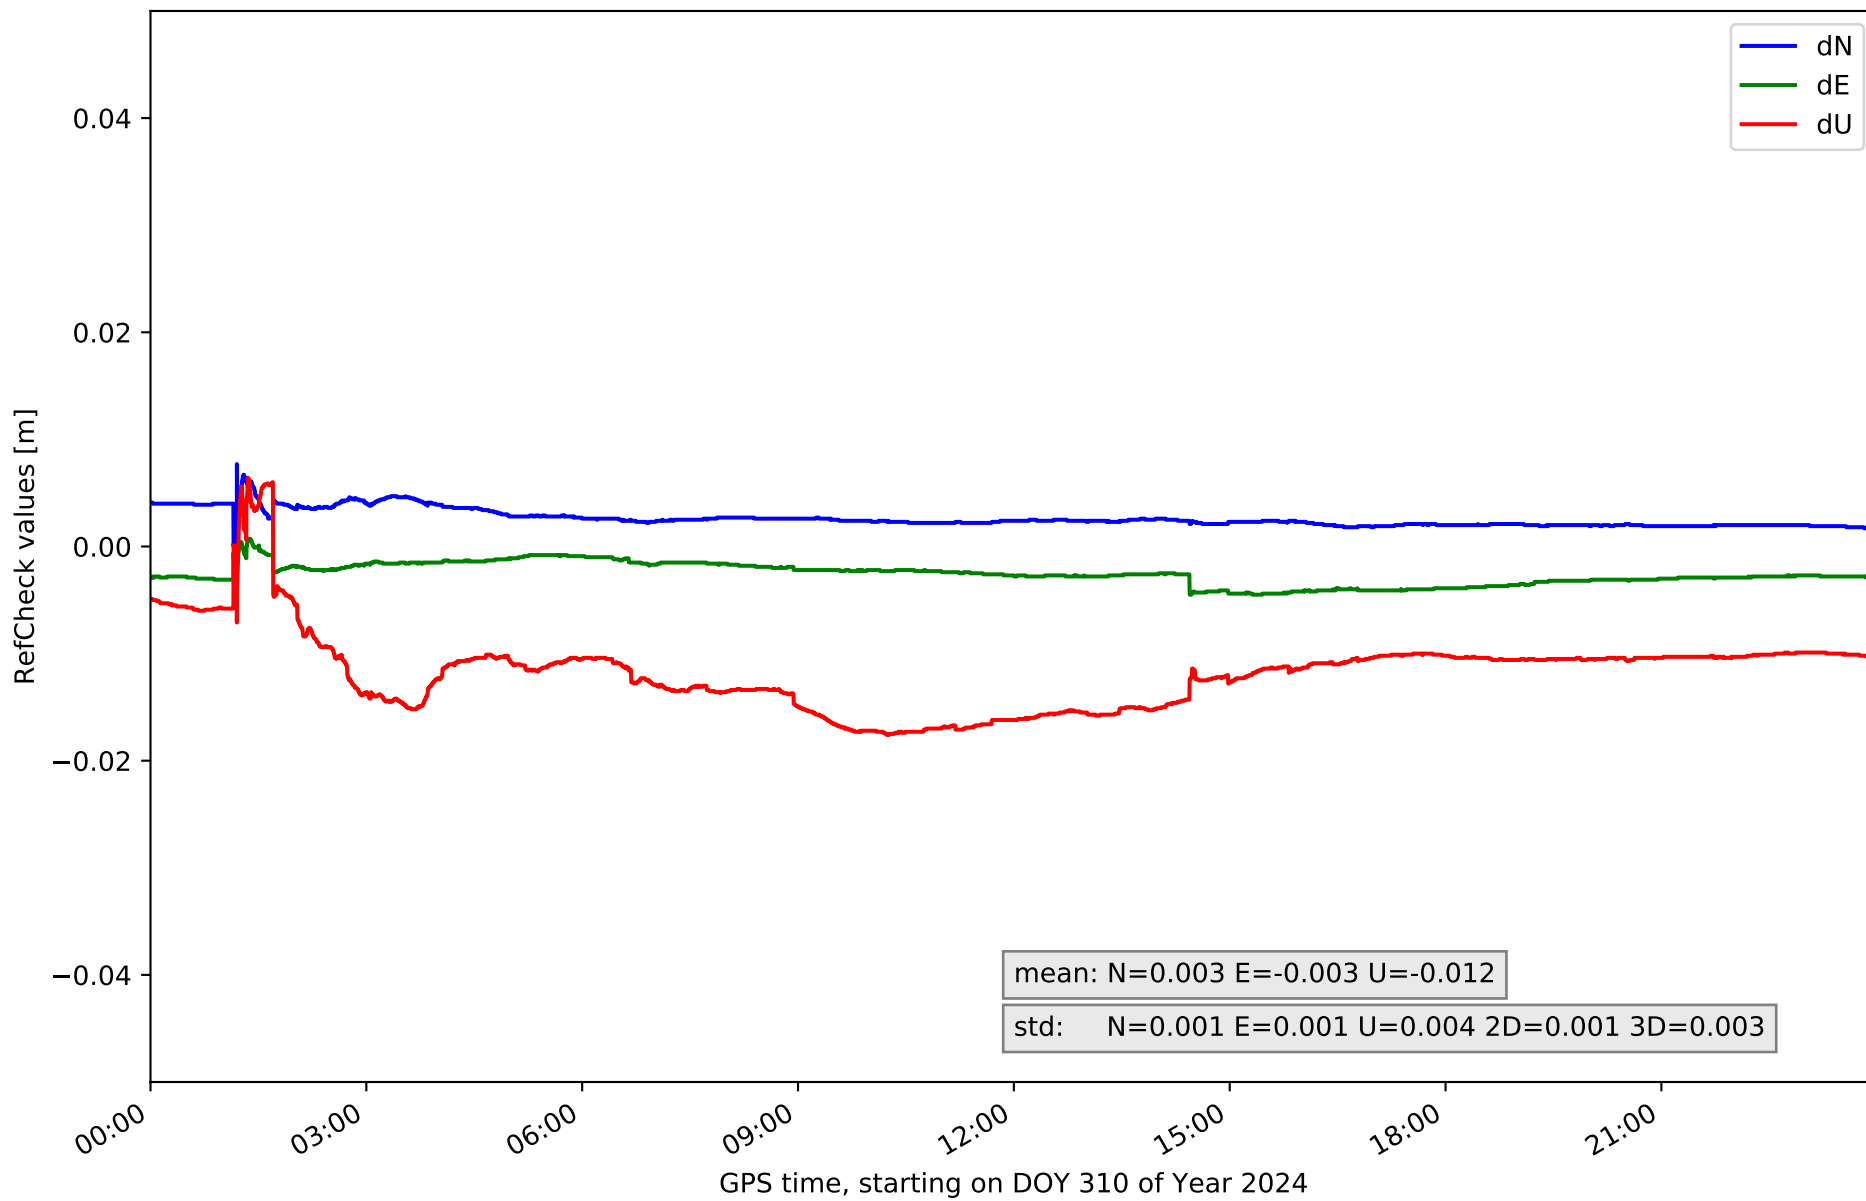

RefCheck for station LENA in network NET7