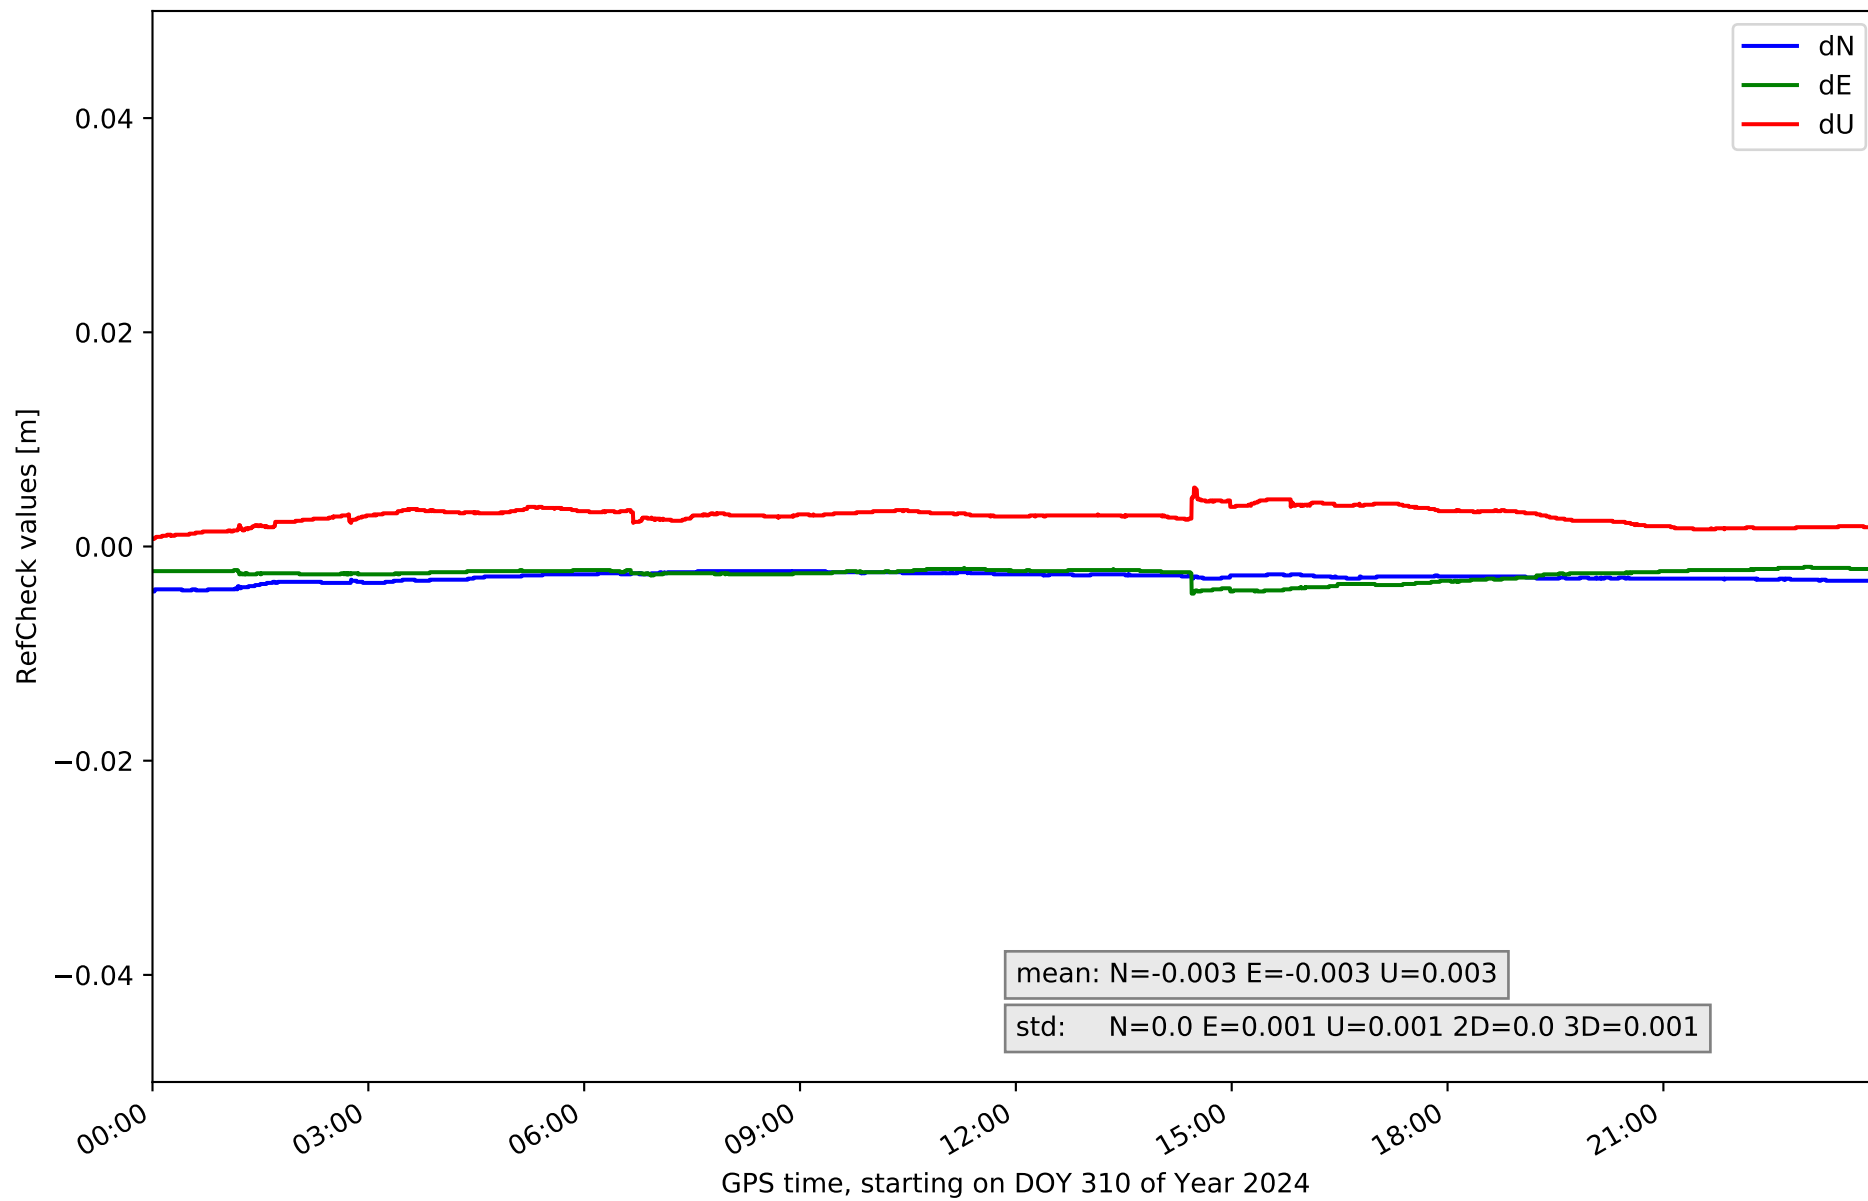

RefCheck for station MDPM in network NET7