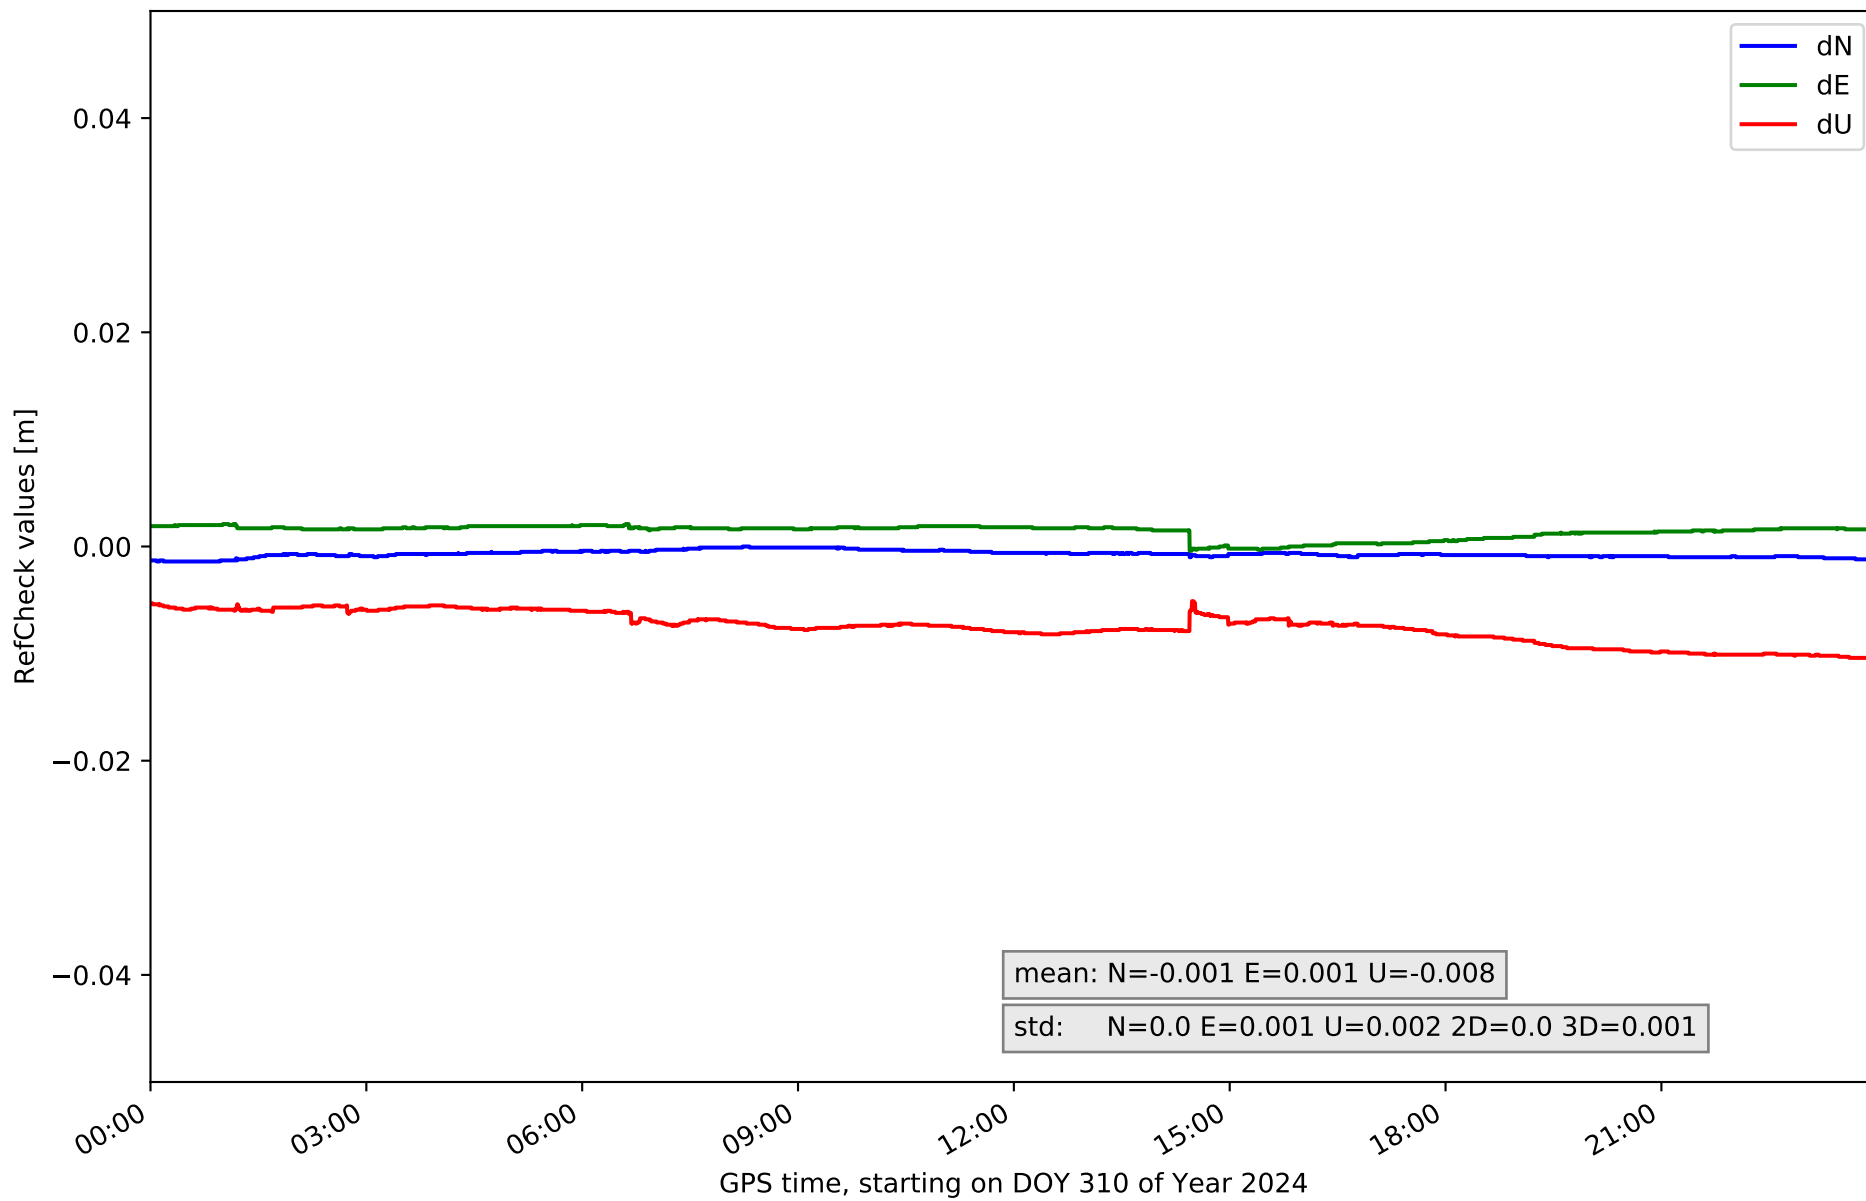

RefCheck for station TRLV in network NET7