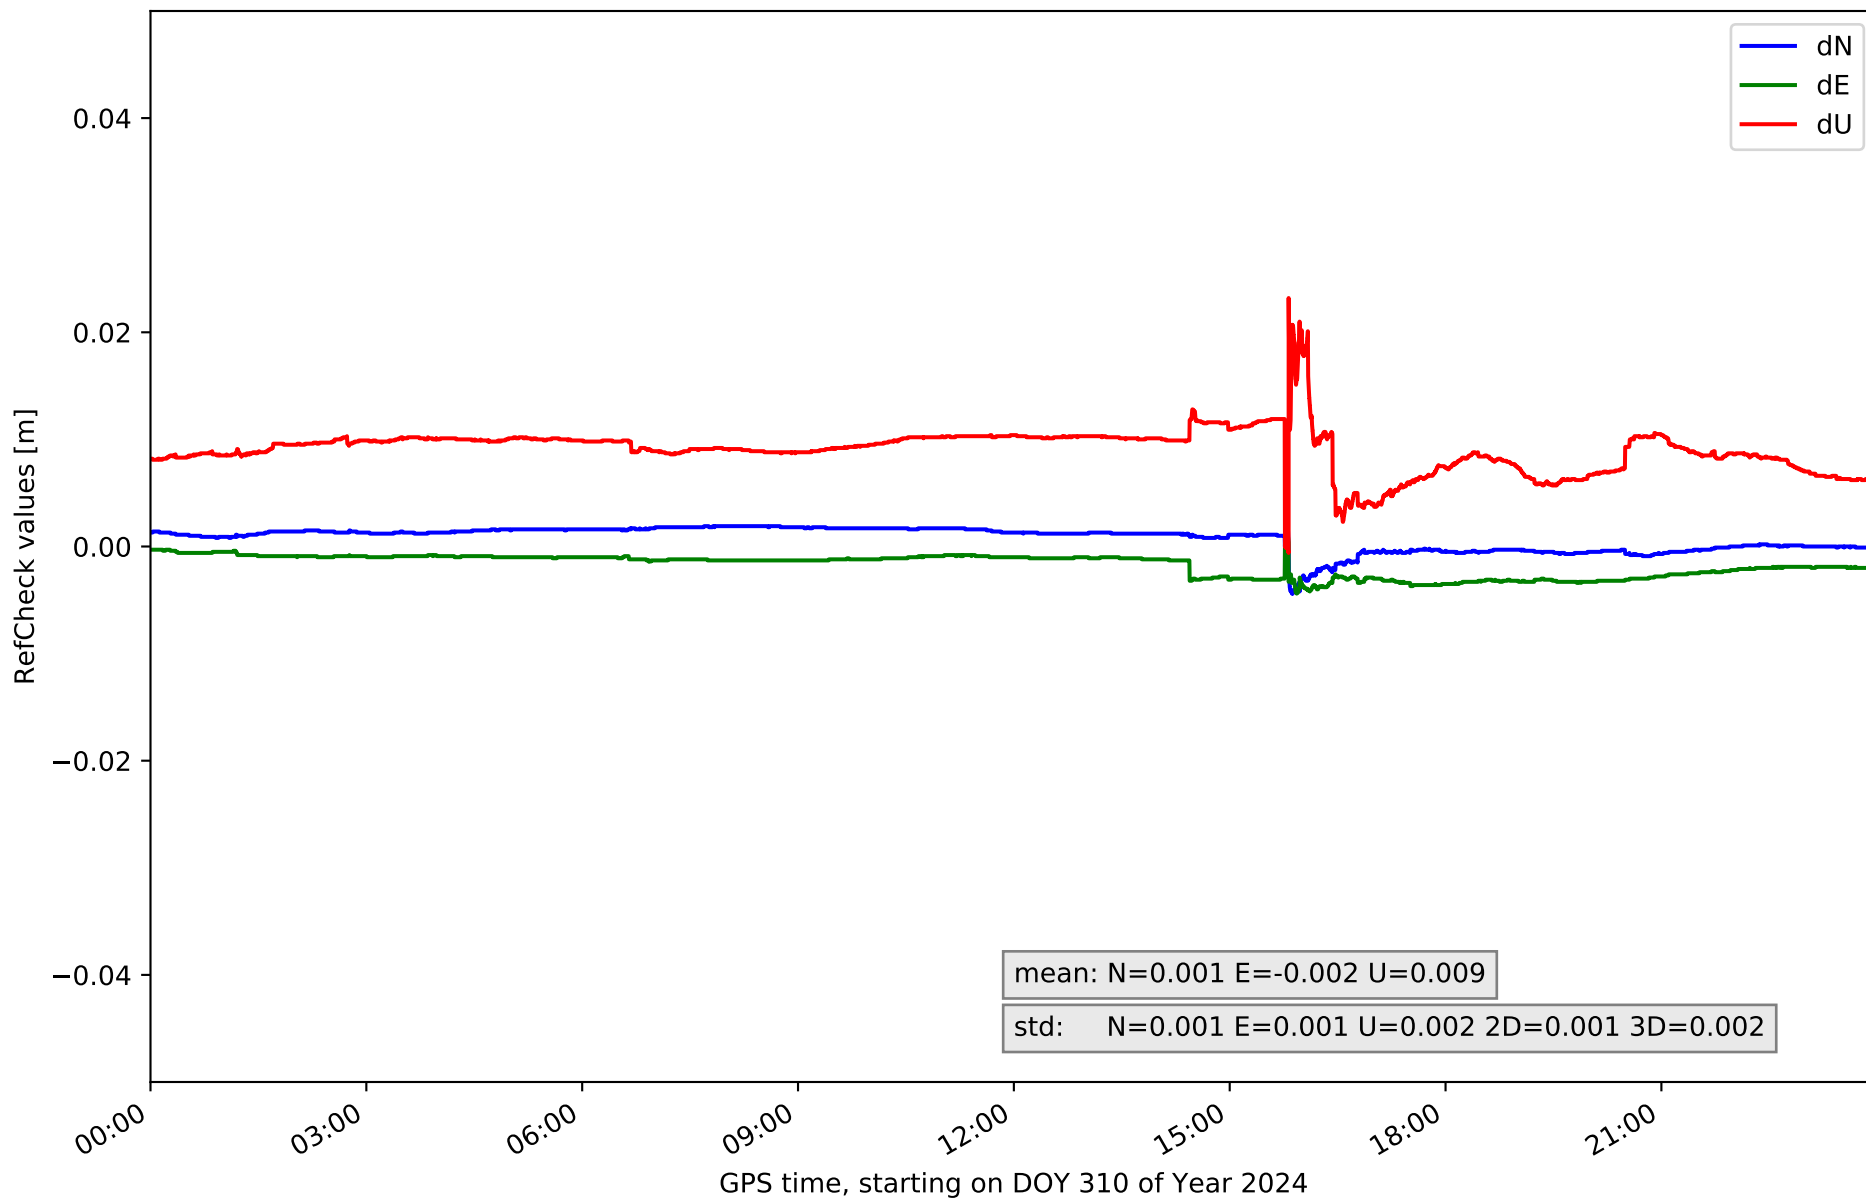

RefCheck for station CANT in network NET7