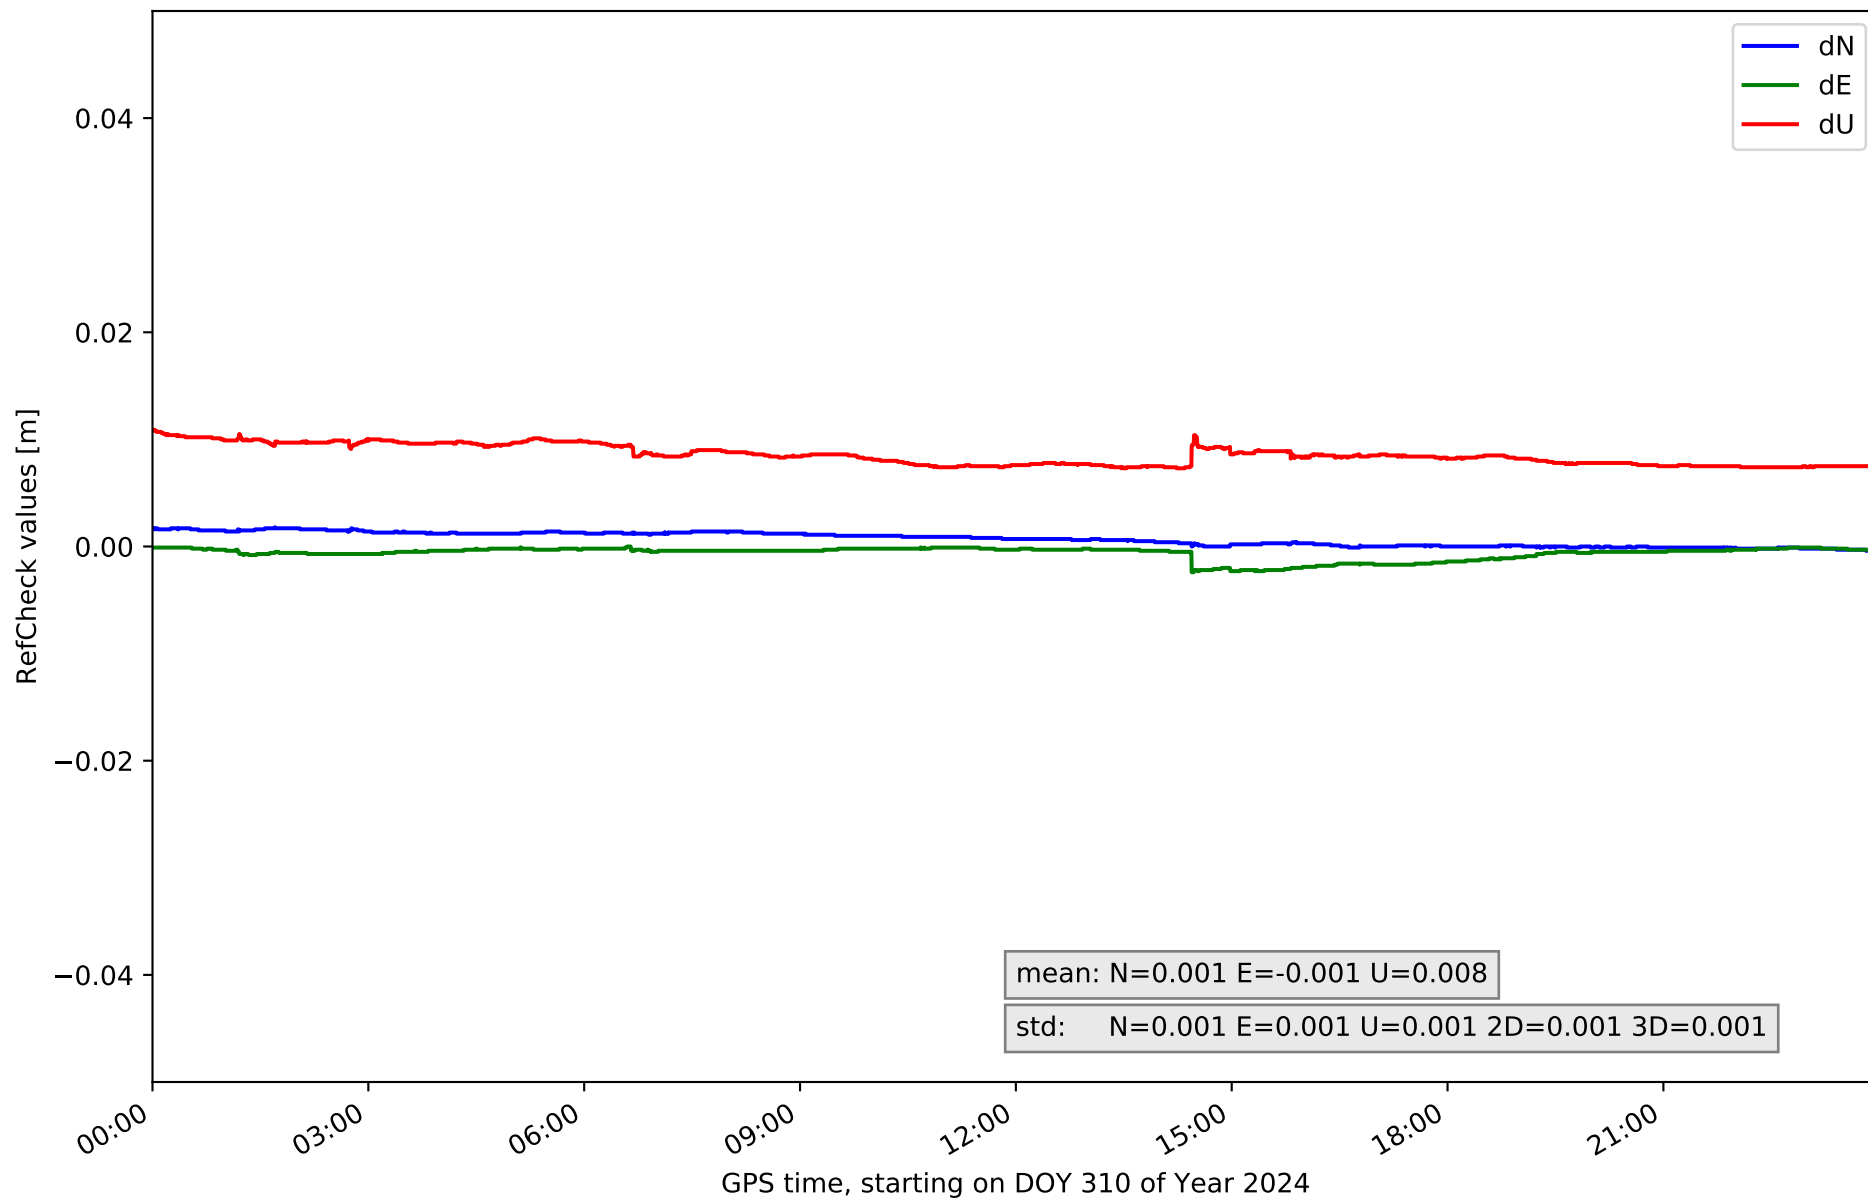

RefCheck for station RIAN in network NET7