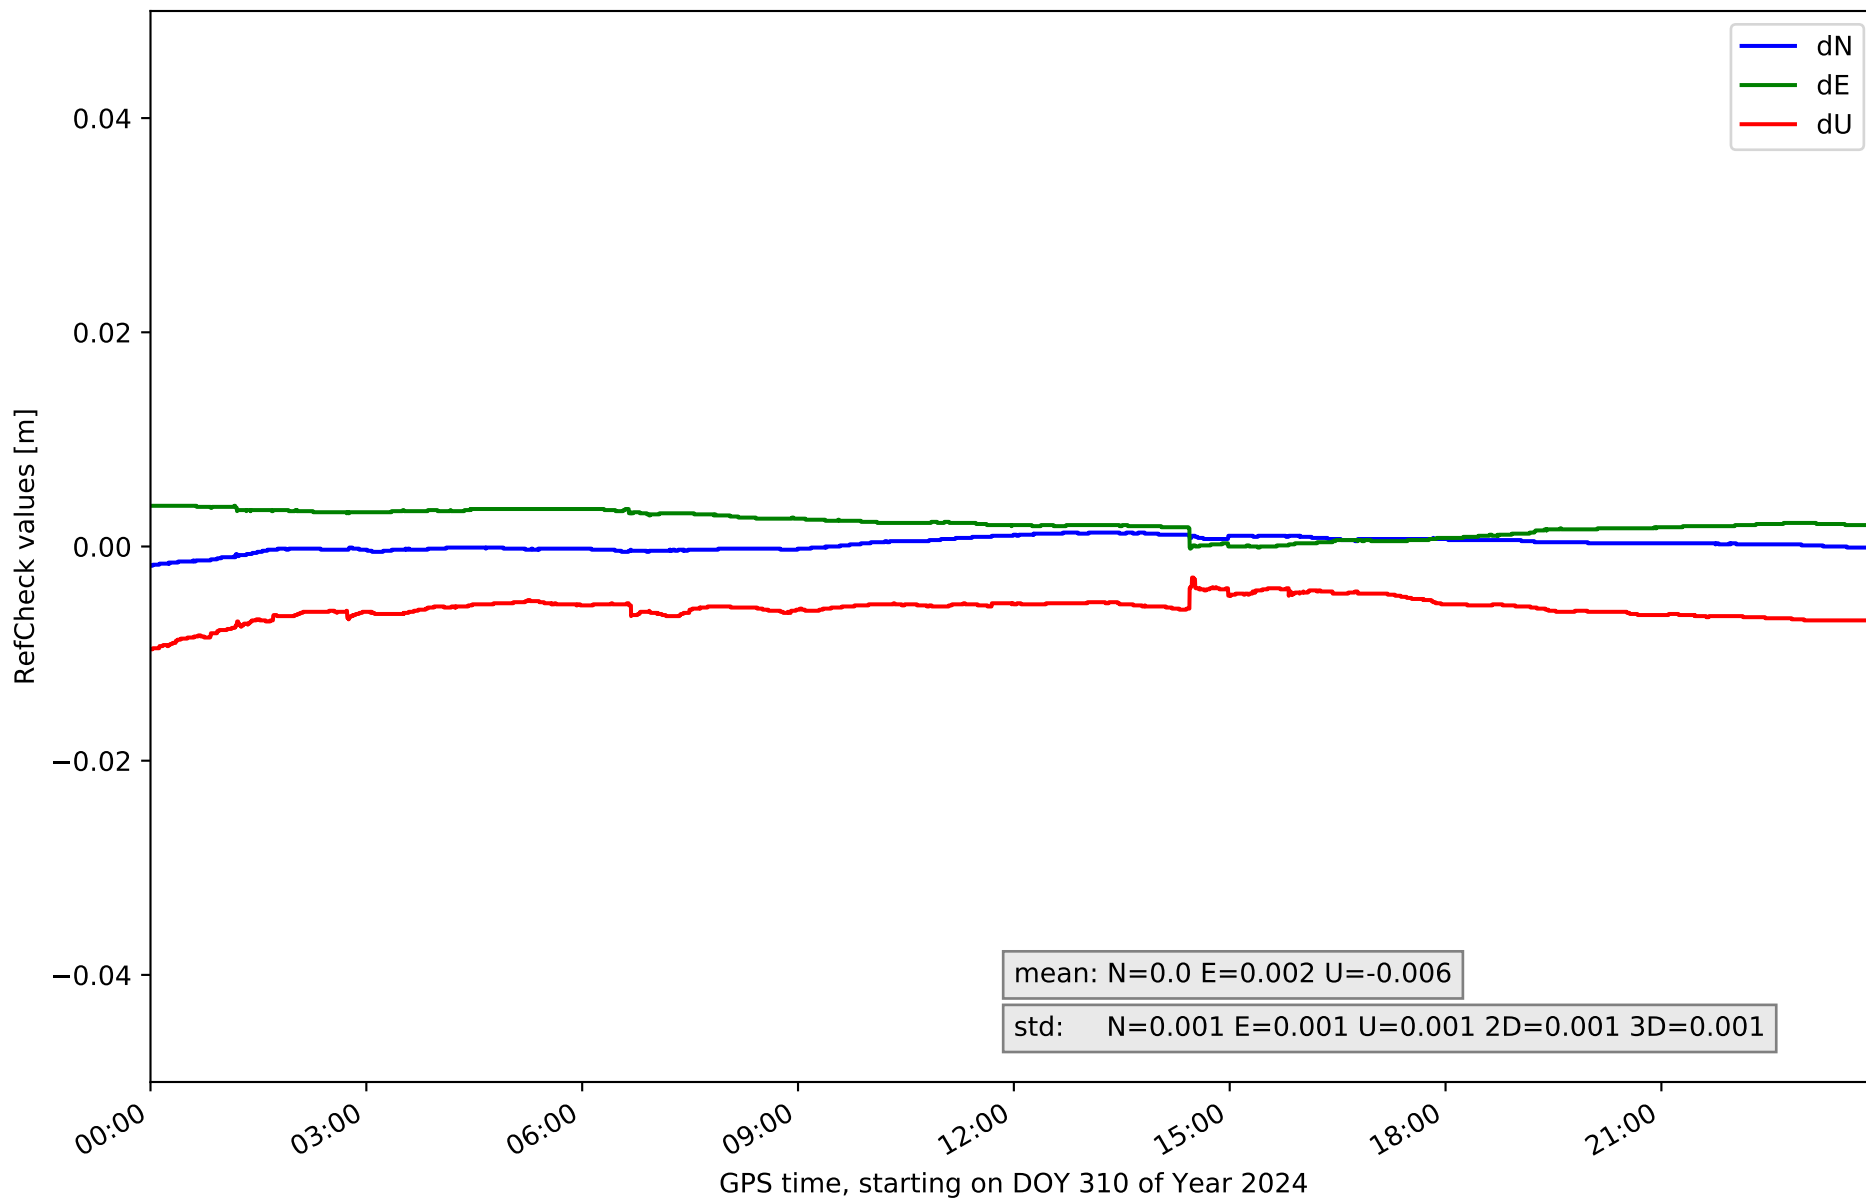

RefCheck for station RENS in network NET7