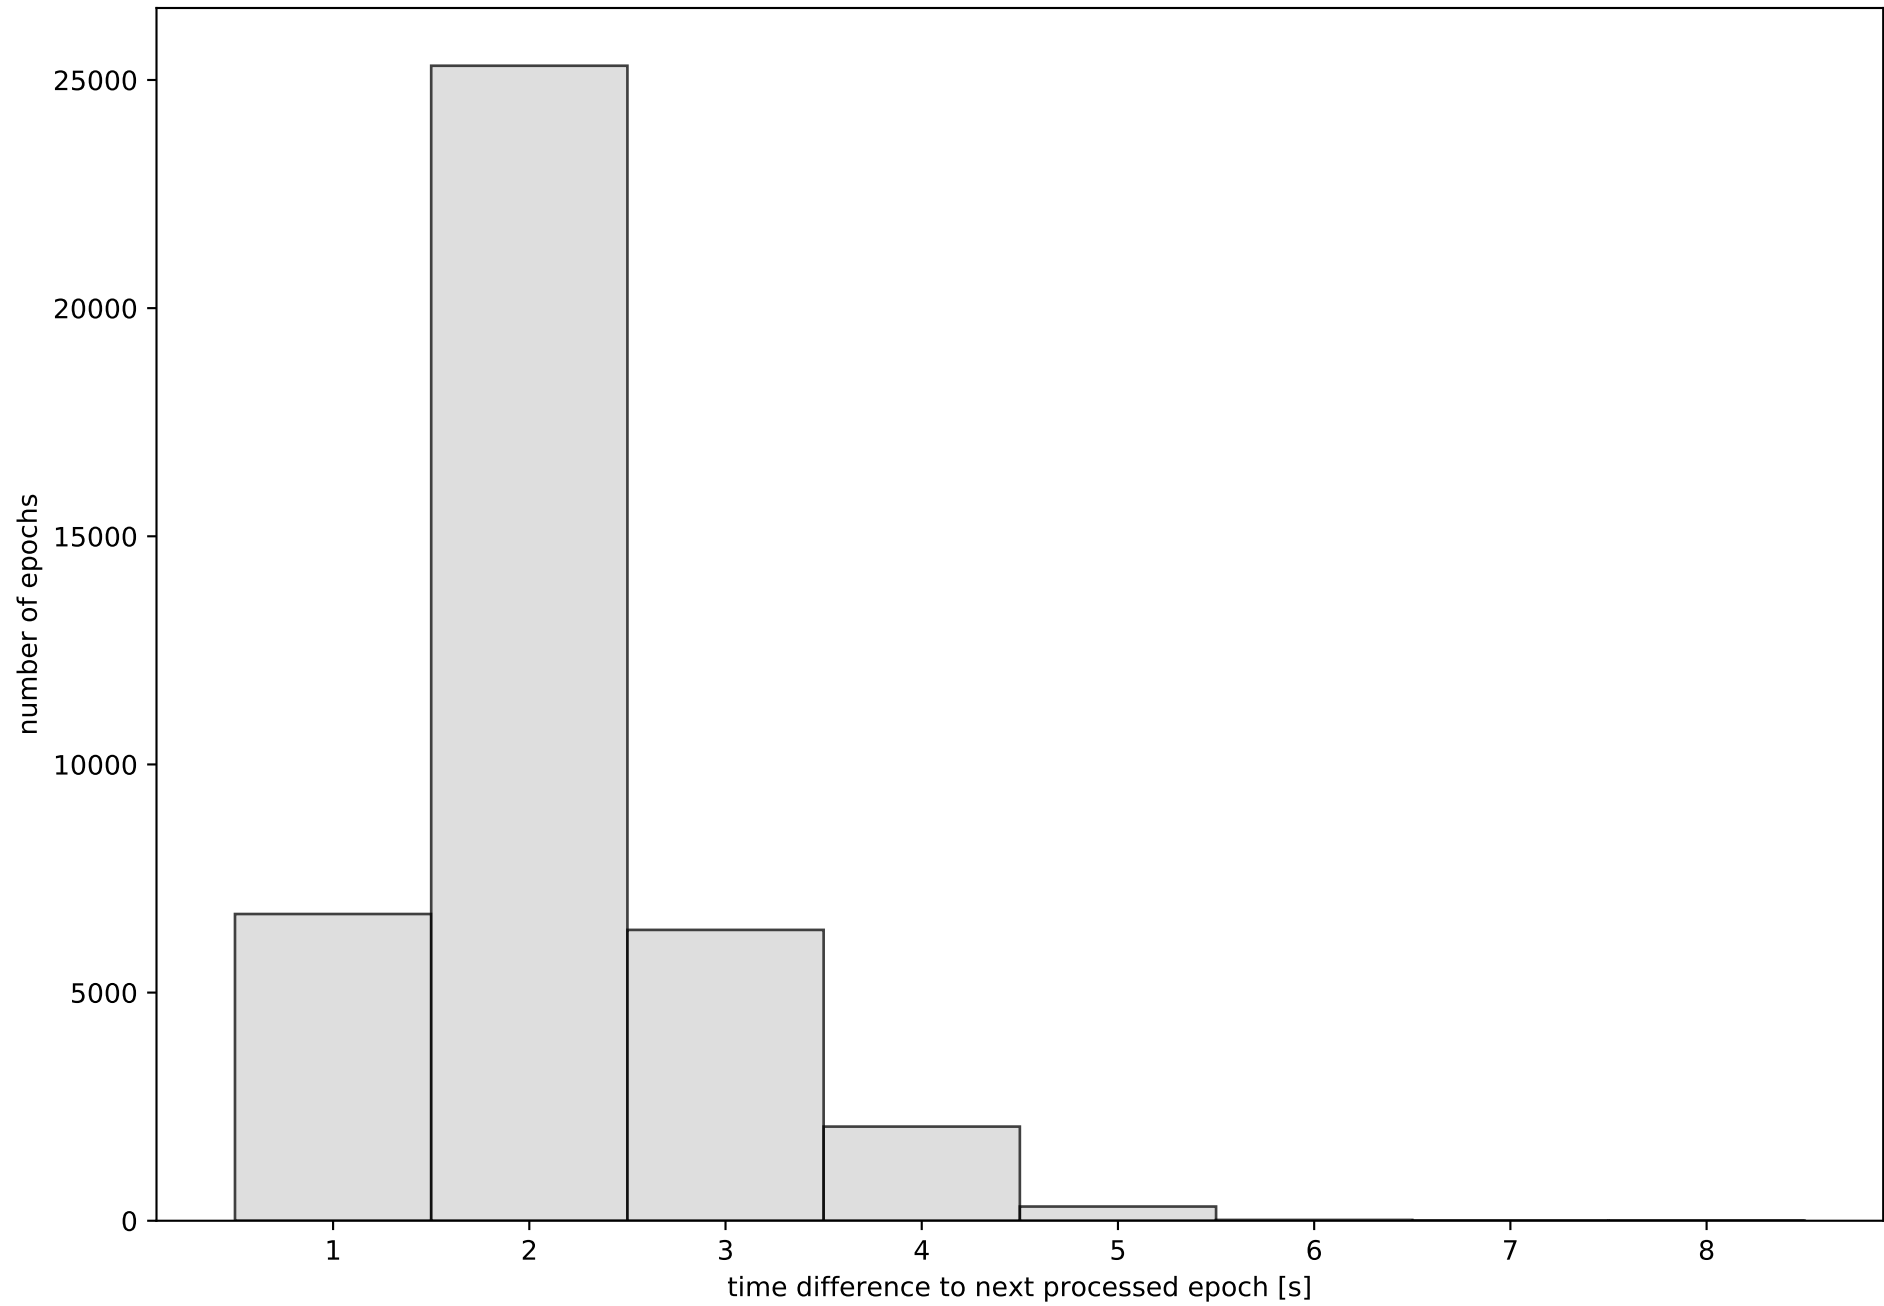

summary for network NET7

timeperiod chosen: from 2024-11-05-00:00:00 until 2024-11-05-23:59:58

average update rate (durations larger than 15 seconds considered as observation gap): 2.1 seconds

average fixing percentage with threshold set to 0.3: 93.9 percent

stations available: 17 of 17

station information:

station AVL1:	antenna: LEIAR20	LEIM	receiver: LEICA GR50	height: 78.448
station CANT:	antenna: LEIAR25.R4	LEIT	receiver: LEICA GR10	height: 102.294
station LARE:	antenna: GPPNULLANTENNA	NONE	receiver: LEICA GR50	height: 65.068
station LENA:	antenna: TPSCR.G5C	TPSH	receiver: TPS NET-G5	height: 382.176
station LEON:	antenna: LEIAR25	NONE	receiver: LEICA GR50	height: 970.294
station MDPM:	antenna: GPPNULLANTENNA	NONE	receiver: LEICA GR50	height: 658.901
station MIBR:	antenna: LEIAR25	LEIT	receiver: TRIMBLE NETR9	height: 526.687
station RENS:	antenna: GPPNULLANTENNA	NONE	receiver: LEICA GR50	height: 908.687
station RIAN:	antenna: GPPNULLANTENNA	NONE	receiver: LEICA GR50	height: 1209.255
station RIBE:	antenna: LEIAR20	LEIM	receiver: LEICA GR50	height: 69.646
station RNAN:	antenna: GPPNULLANTENNA	NONE	receiver: LEICA GR50	height: 587.162
station SALS:	antenna: TPSCR.G5C	TPSH	receiver: TPS NET-G5	height: 294.418
station TRLV:	antenna: GPPNULLANTENNA	NONE	receiver: LEICA GR30	height: 79.815
station VBLO:	antenna: LEIAR20	LEIM	receiver: LEICA GR50	height: 1056.603
station VCRD:	antenna: GPPNULLANTENNA	NONE	receiver: LEICA GR50	height: 256.934
station VDGO:	antenna: LEIAR20	LEIM	receiver: LEICA GR50	height: 906.145
station XIXO:	antenna: LEIAR20	LEIM	receiver: LEICA GR50	height: 156.56

Processing rate in network NET7

Histogram of the processing rate in network NET7 (durations larger 15 seconds neglected)

Network NET7 with threshold set to 0.3

Fixing percentage of satellites in network NET7 with threshold set to 0.3