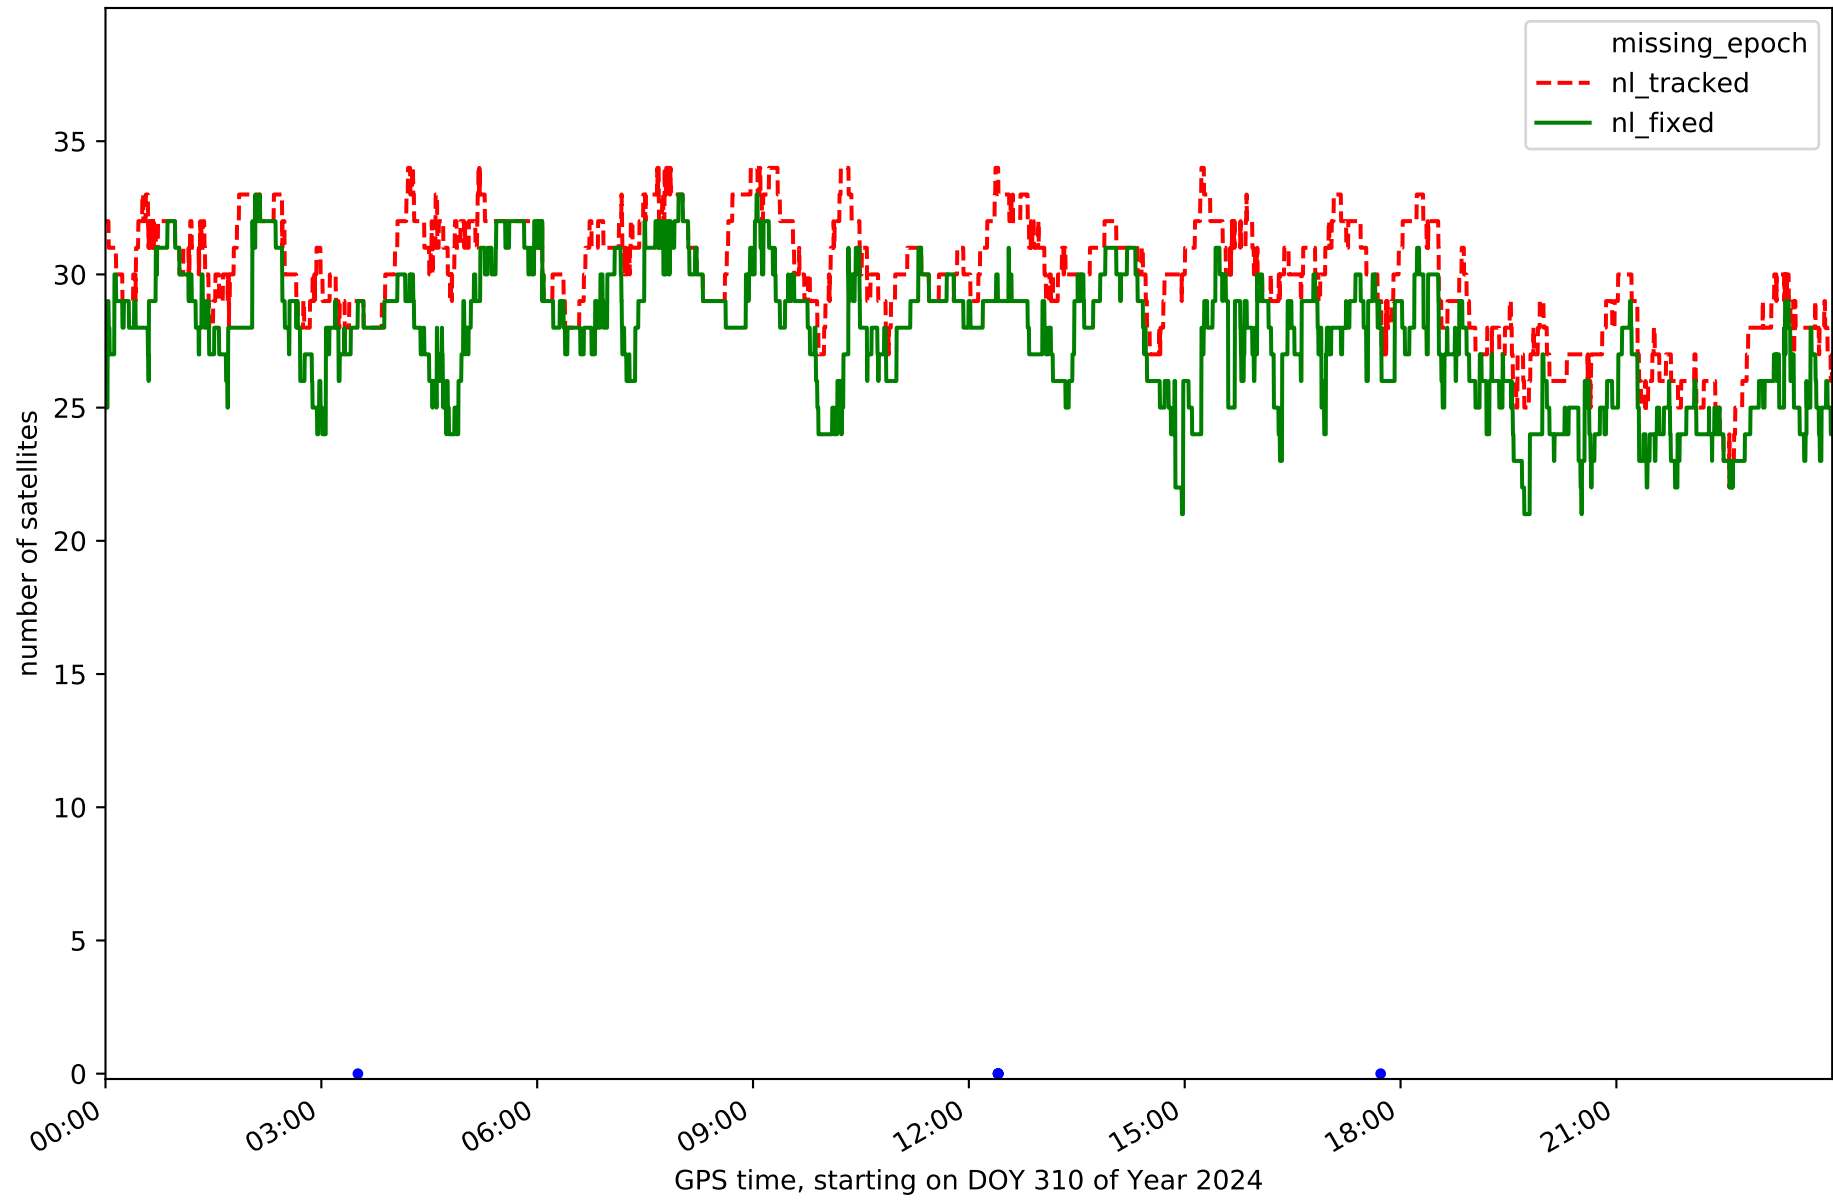

summary for network NET7

timeperiod chosen: from 2024-11-05-00:00:00 until 2024-11-05-23:59:58

average update rate (durations larger than 15 seconds considered as observation gap): 2.1 seconds

average fixing percentage with threshold set to 0.3: 93.9 percent

Processing rate in network NET7

Histogram of the processing rate in network NET7 (durations larger 15 seconds neglected)

Network NET7 with threshold set to 0.3

Fixing percentage of satellites in network NET7 with threshold set to 0.3

Network NET7 - only GPS with threshold set to 0.3

Network NET7 - only GLONASS with threshold set to 0.3

Network NET7 - only BDS with threshold set to 0.3

Network NET7 - only Galileo with threshold set to 0.3

Station AVL1 in network NET7

Station CANT in network NET7

Station LARE in network NET7

Station LENA in network NET7

Station LEON in network NET7

Station MDPM in network NET7

Station MIBR in network NET7

Station RENS in network NET7