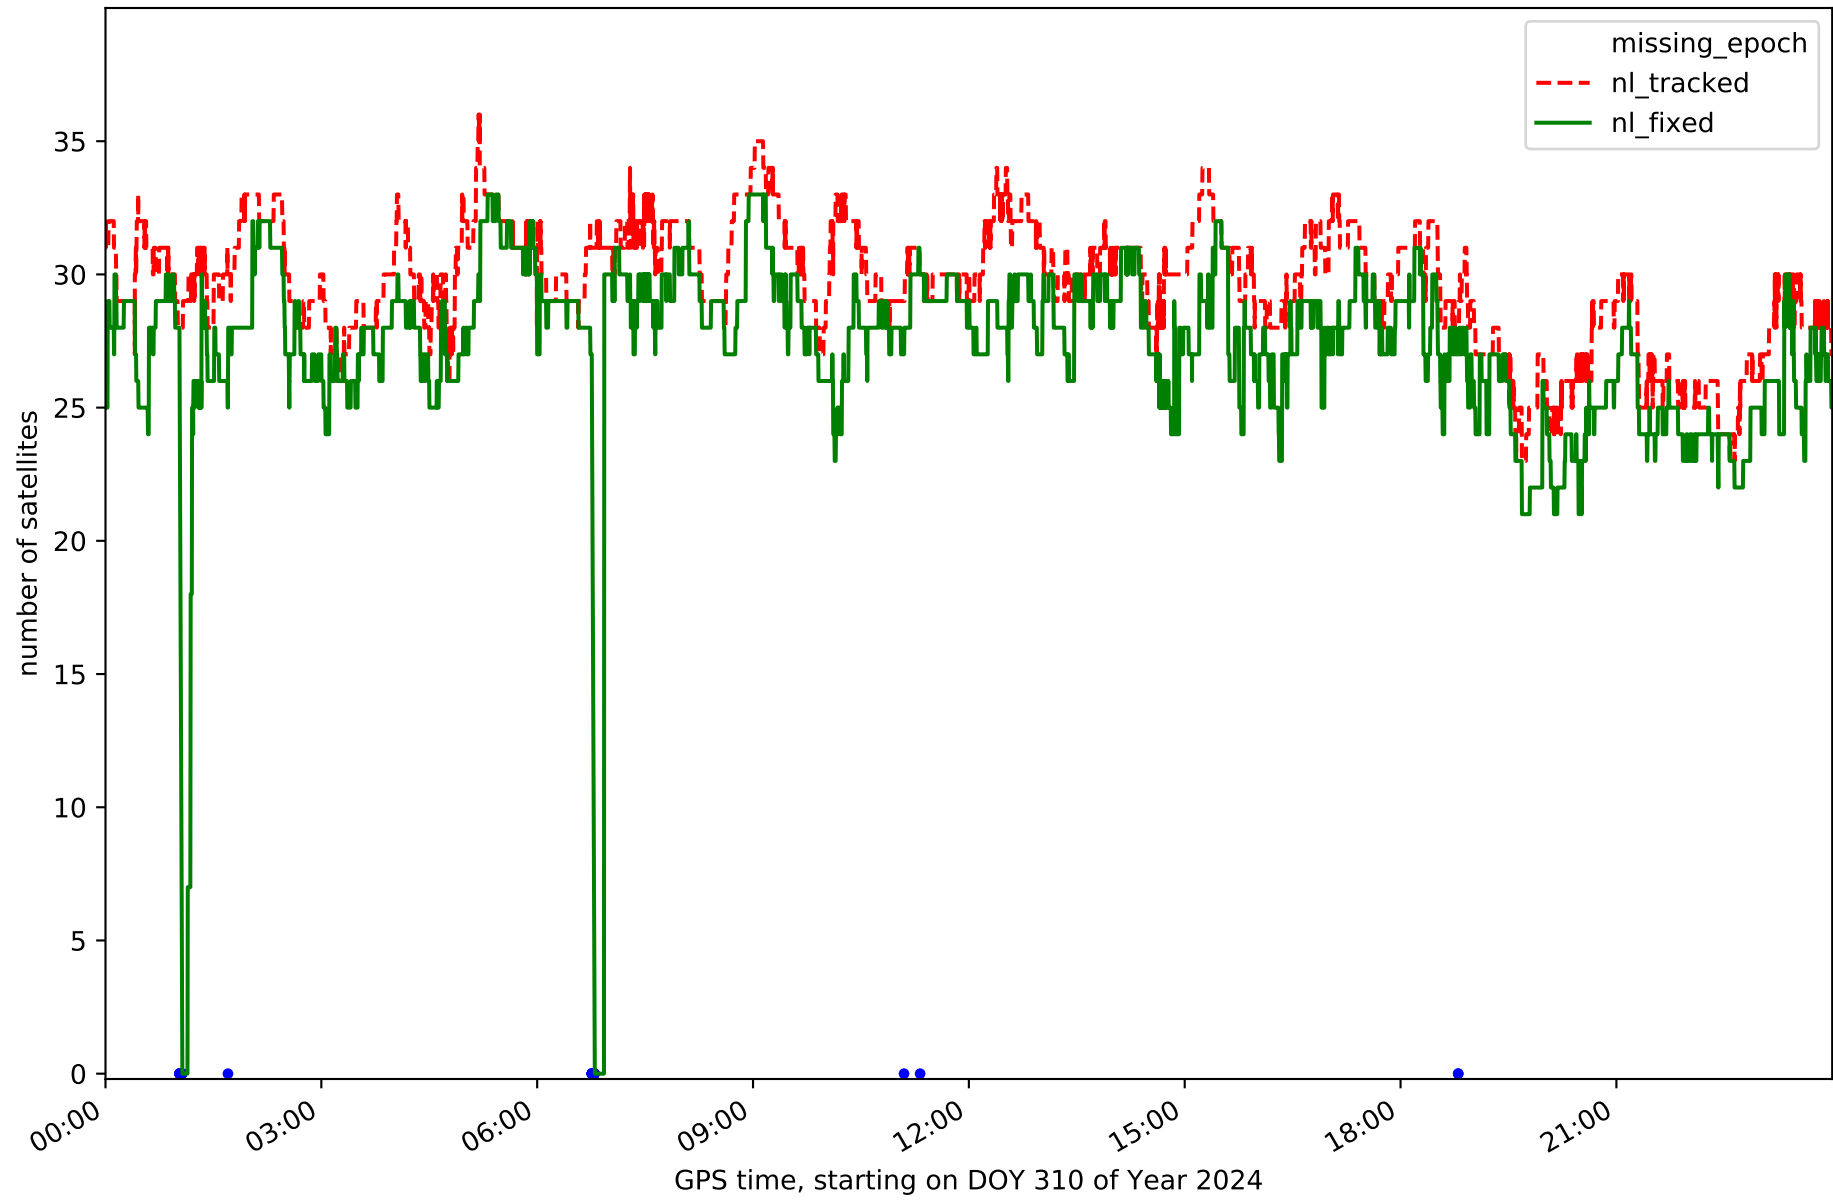

Station RIBE in network NET7