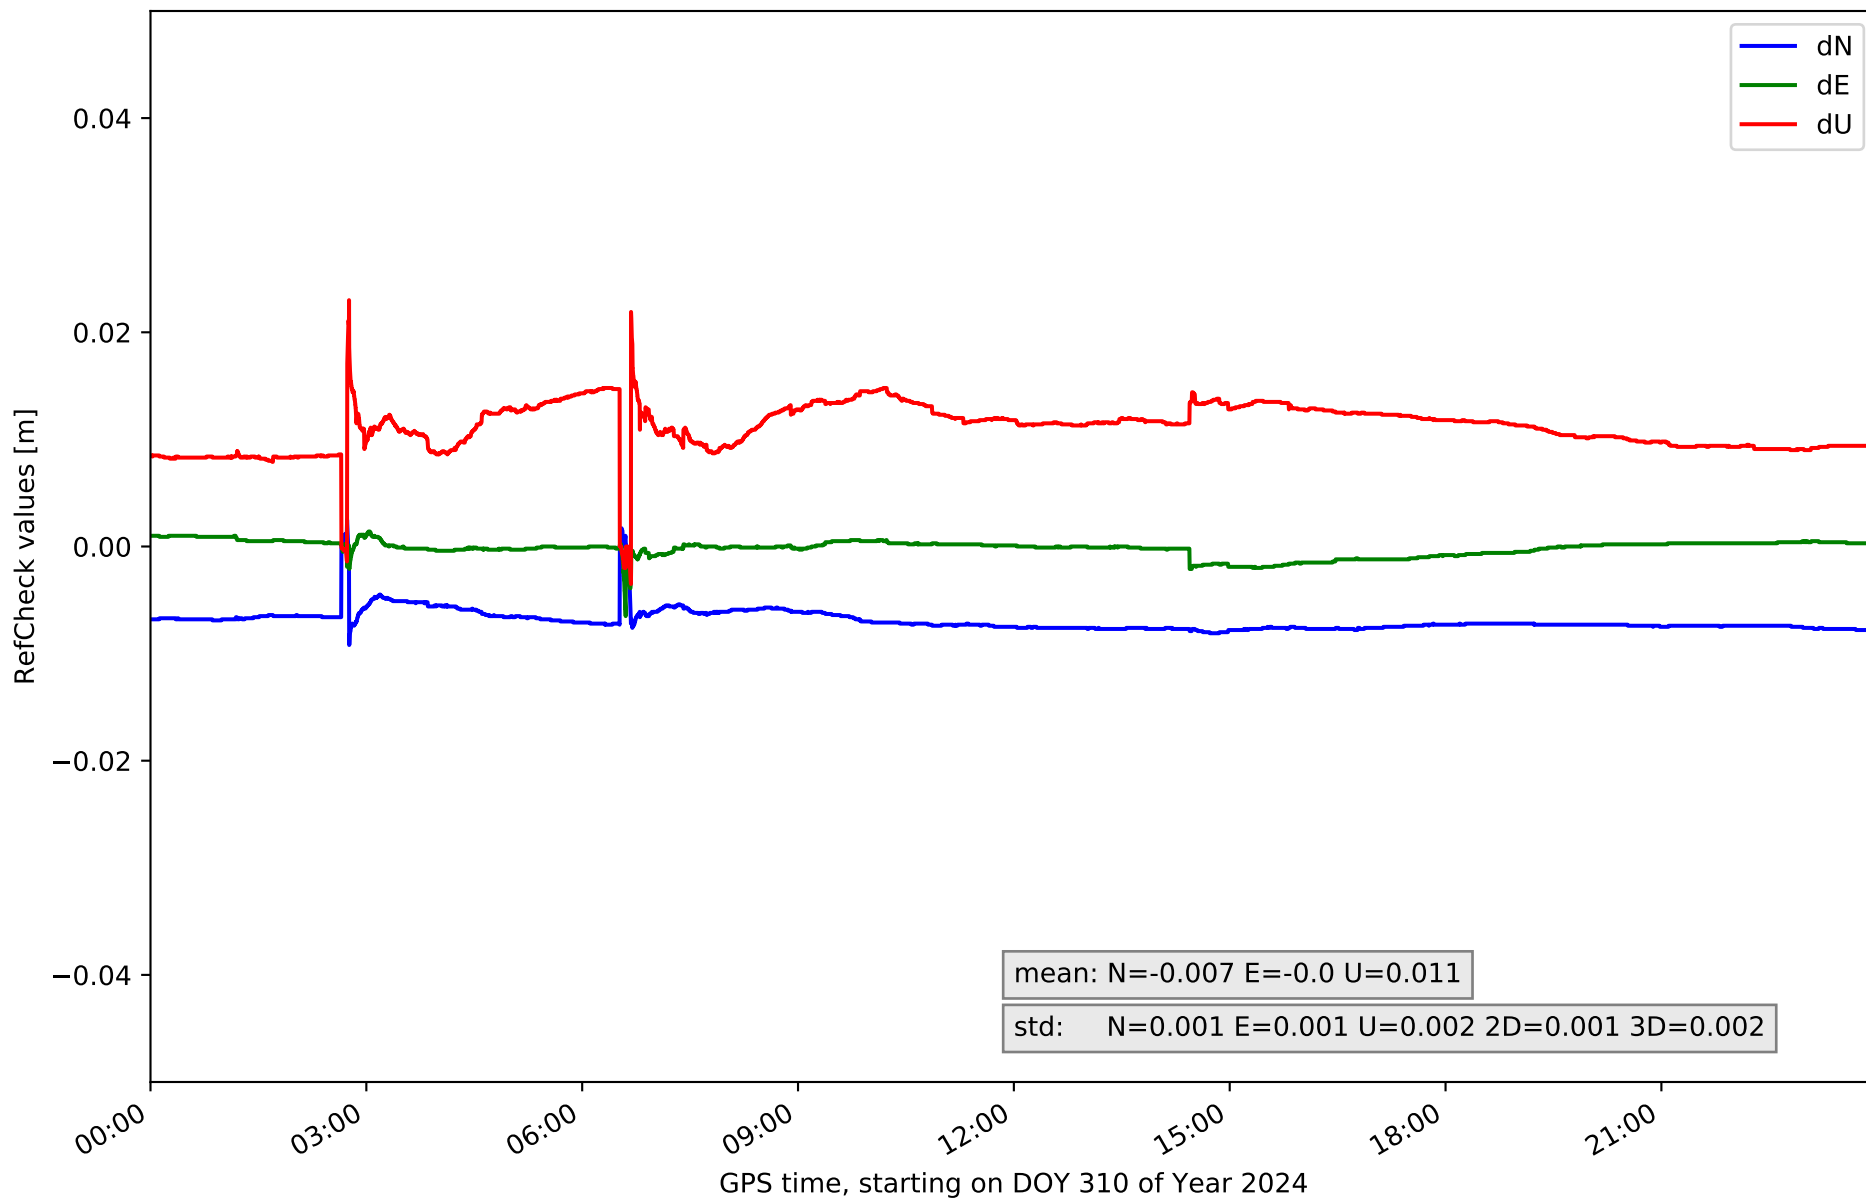

RefCheck for station VDGO in network NET7