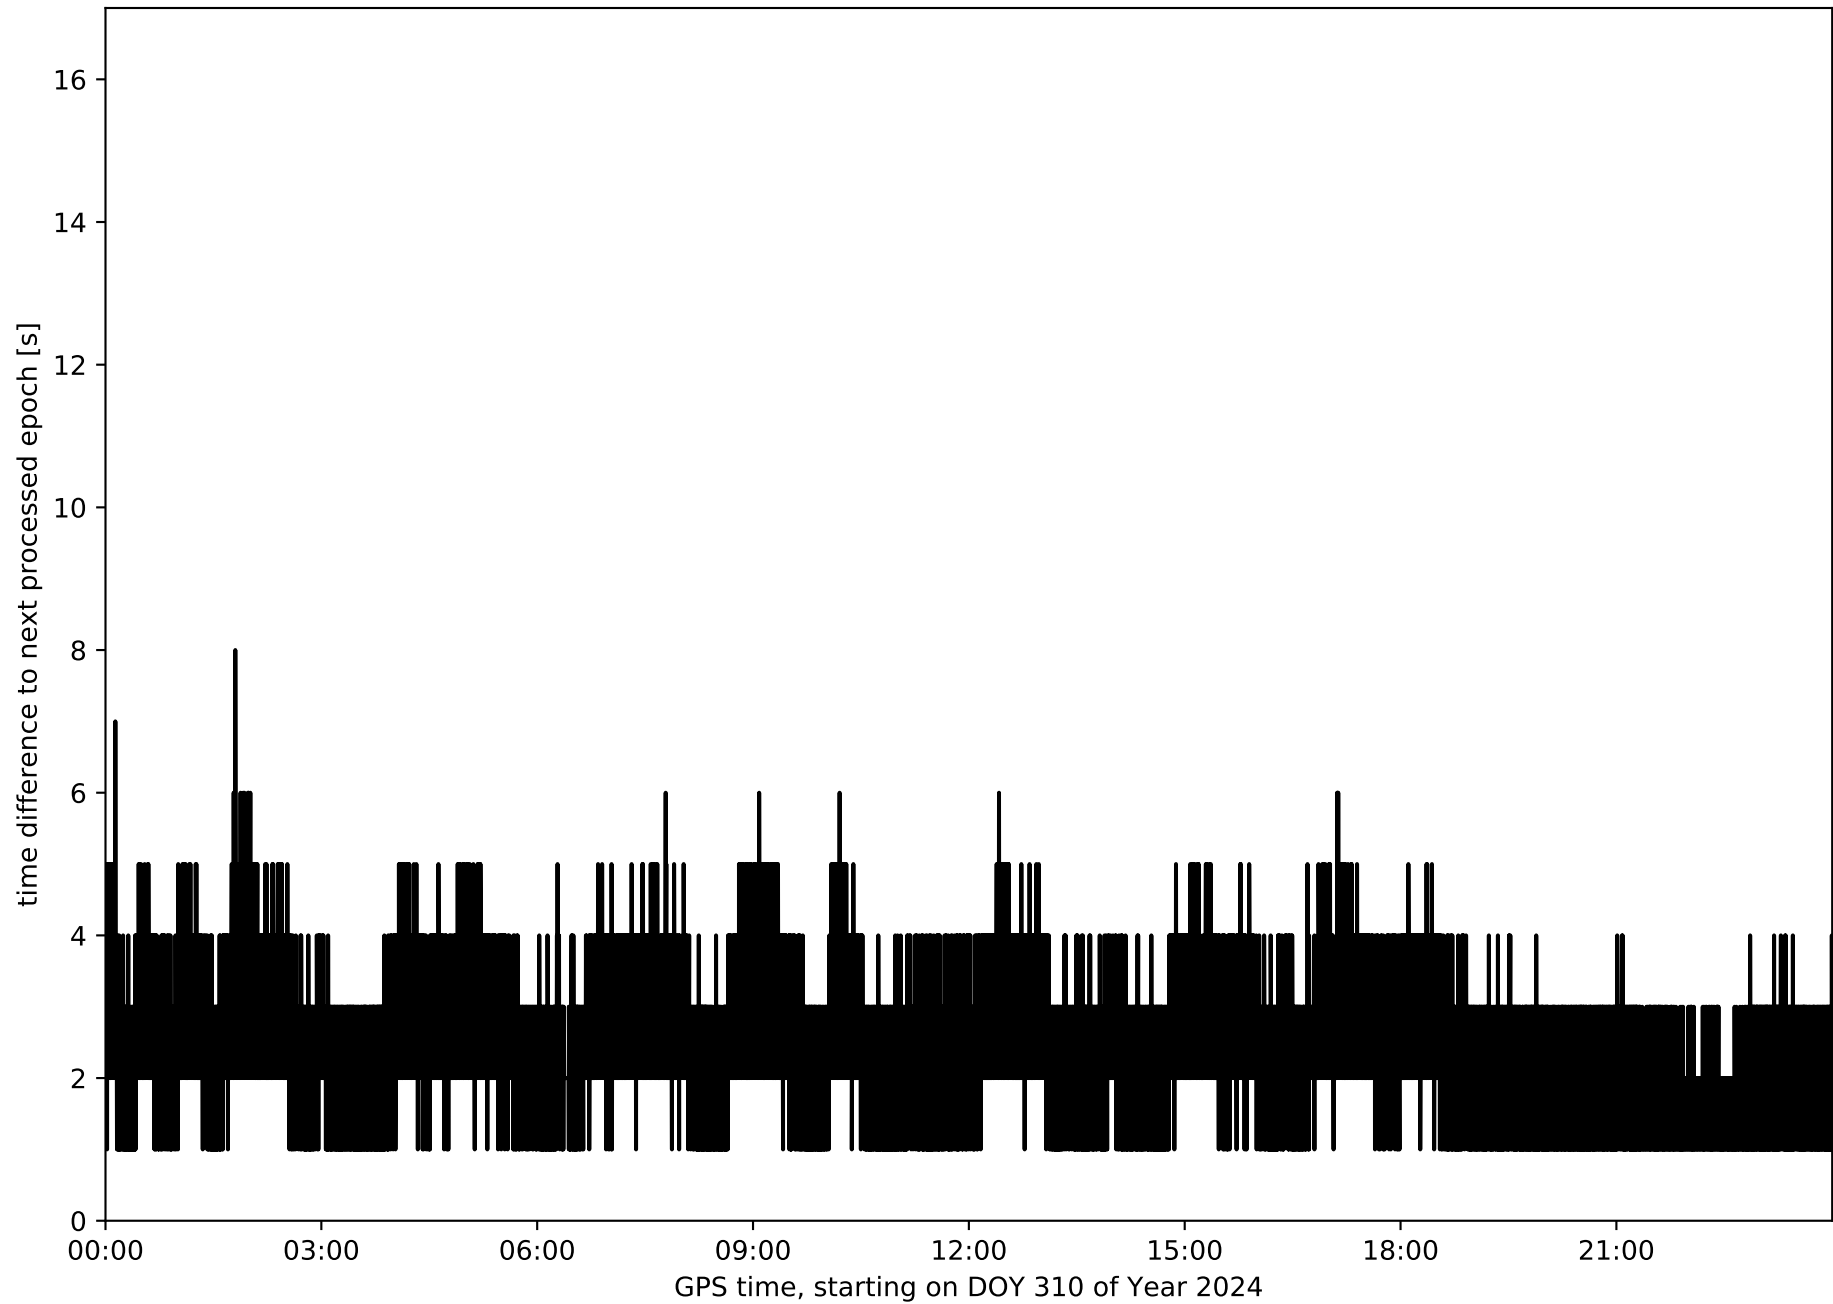

summary for network NET7

timeperiod chosen: from 2024-11-05-00:00:00 until 2024-11-05-23:59:58

average update rate (durations larger than 15 seconds considered as observation gap): 2.1 seconds

average fixing percentage with threshold set to 0.3: 93.9 percent

stations available: 17 of 17

station information:

station AVL1:	antenna: LEIAR20	LEIM	receiver: LEICA GR50	height: 78.448
station CANT:	antenna: LEIAR25.R4	LEIT	receiver: LEICA GR10	height: 102.294
station LARE:	antenna: GPPNULLANTENNA	NONE	receiver: LEICA GR50	height: 65.068
station LENA:	antenna: TPSCR.G5C	TPSH	receiver: TPS NET-G5	height: 382.176
station LEON:	antenna: LEIAR25	NONE	receiver: LEICA GR50	height: 970.294
station MDPM:	antenna: GPPNULLANTENNA	NONE	receiver: LEICA GR50	height: 658.901
station MIBR:	antenna: LEIAR25	LEIT	receiver: TRIMBLE NETR9	height: 526.687
station RENS:	antenna: GPPNULLANTENNA	NONE	receiver: LEICA GR50	height: 908.687
station RIAN:	antenna: GPPNULLANTENNA	NONE	receiver: LEICA GR50	height: 1209.255
station RIBE:	antenna: LEIAR20	LEIM	receiver: LEICA GR50	height: 69.646
station RNAN:	antenna: GPPNULLANTENNA	NONE	receiver: LEICA GR50	height: 587.162
station SALS:	antenna: TPSCR.G5C	TPSH	receiver: TPS NET-G5	height: 294.418
station TRLV:	antenna: GPPNULLANTENNA	NONE	receiver: LEICA GR30	height: 79.815
station VBLO:	antenna: LEIAR20	LEIM	receiver: LEICA GR50	height: 1056.603
station VCRD:	antenna: GPPNULLANTENNA	NONE	receiver: LEICA GR50	height: 256.934
station VDGO:	antenna: LEIAR20	LEIM	receiver: LEICA GR50	height: 906.145
station XIXO:	antenna: LEIAR20	LEIM	receiver: LEICA GR50	height: 156.56

Processing rate in network NET7

Histogram of the processing rate in network NET7 (durations larger 15 seconds neglected)

Network NET7 with threshold set to 0.3

Fixing percentage of satellites in network NET7 with threshold set to 0.3