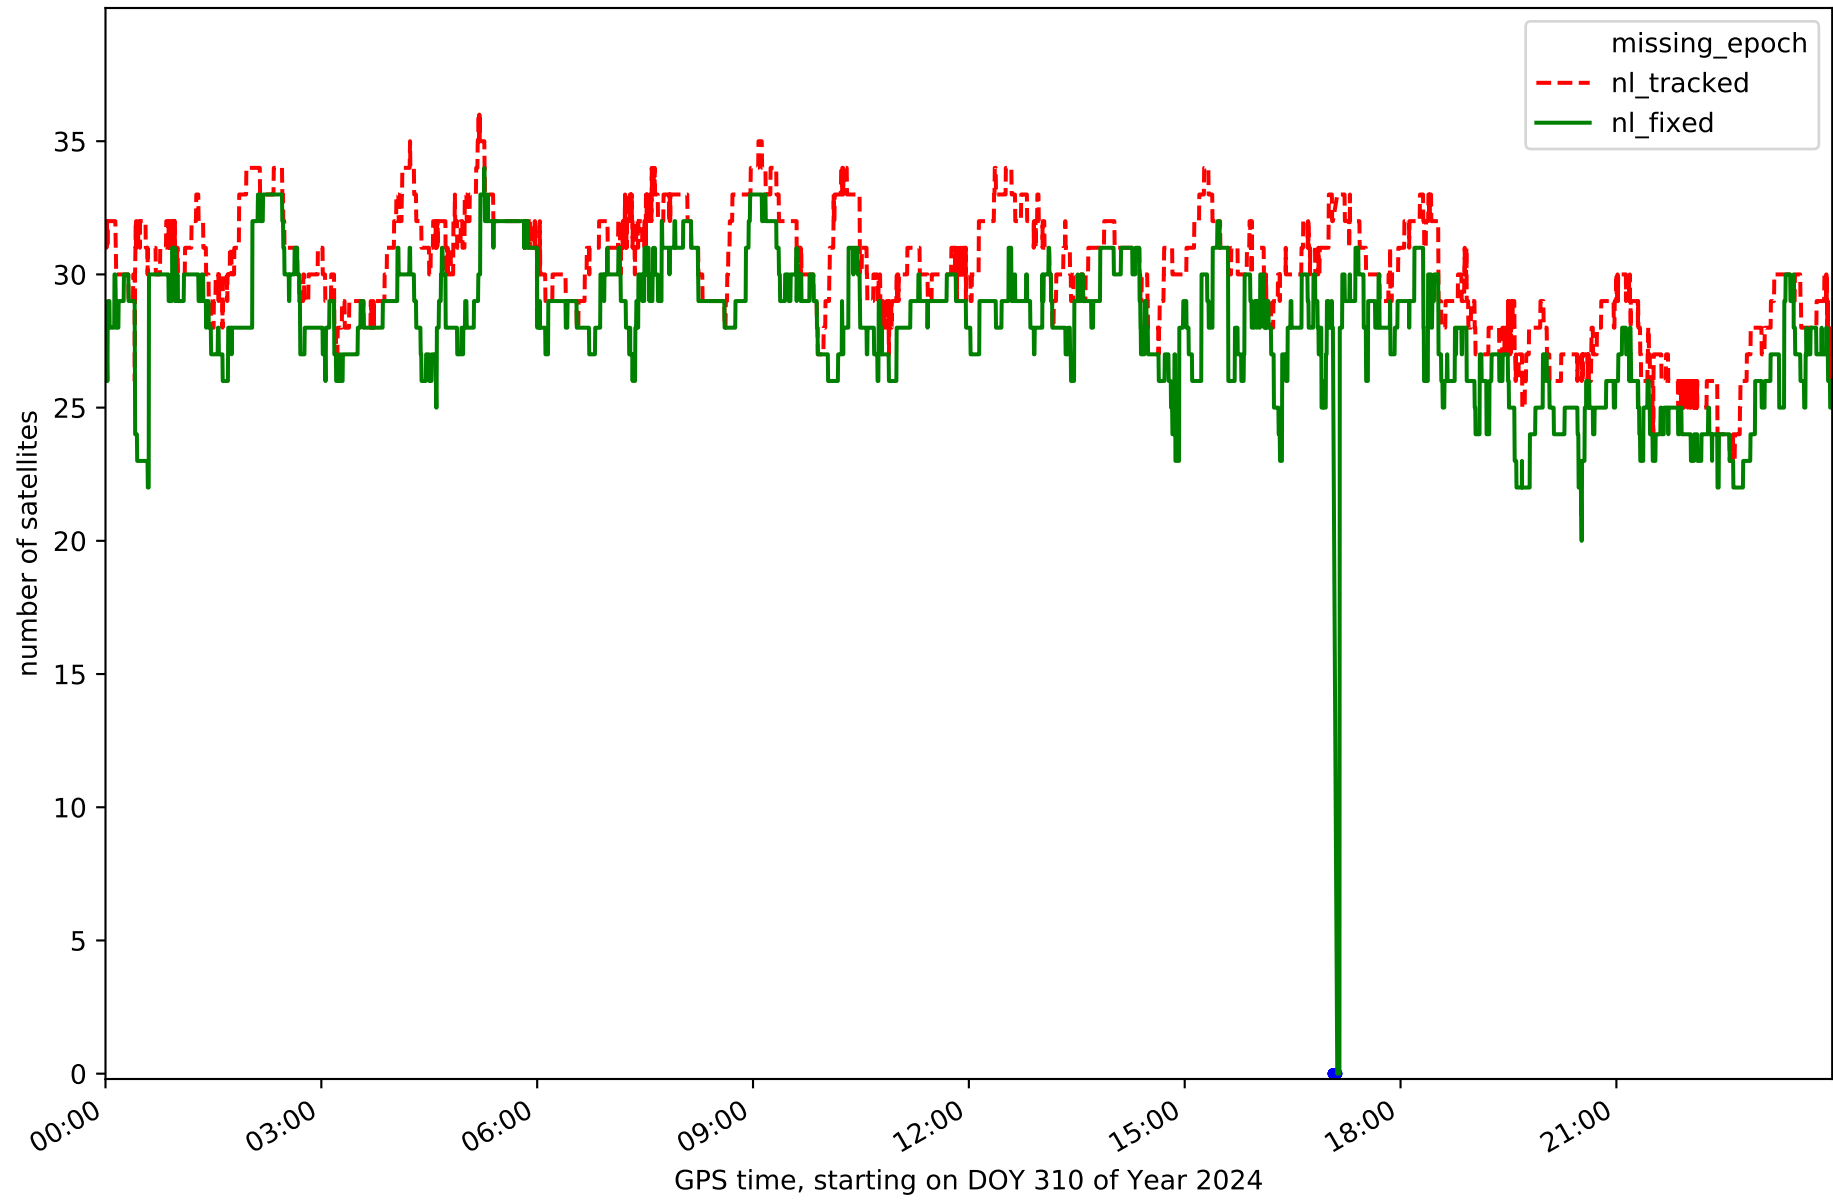

Station XIXO in network NET7