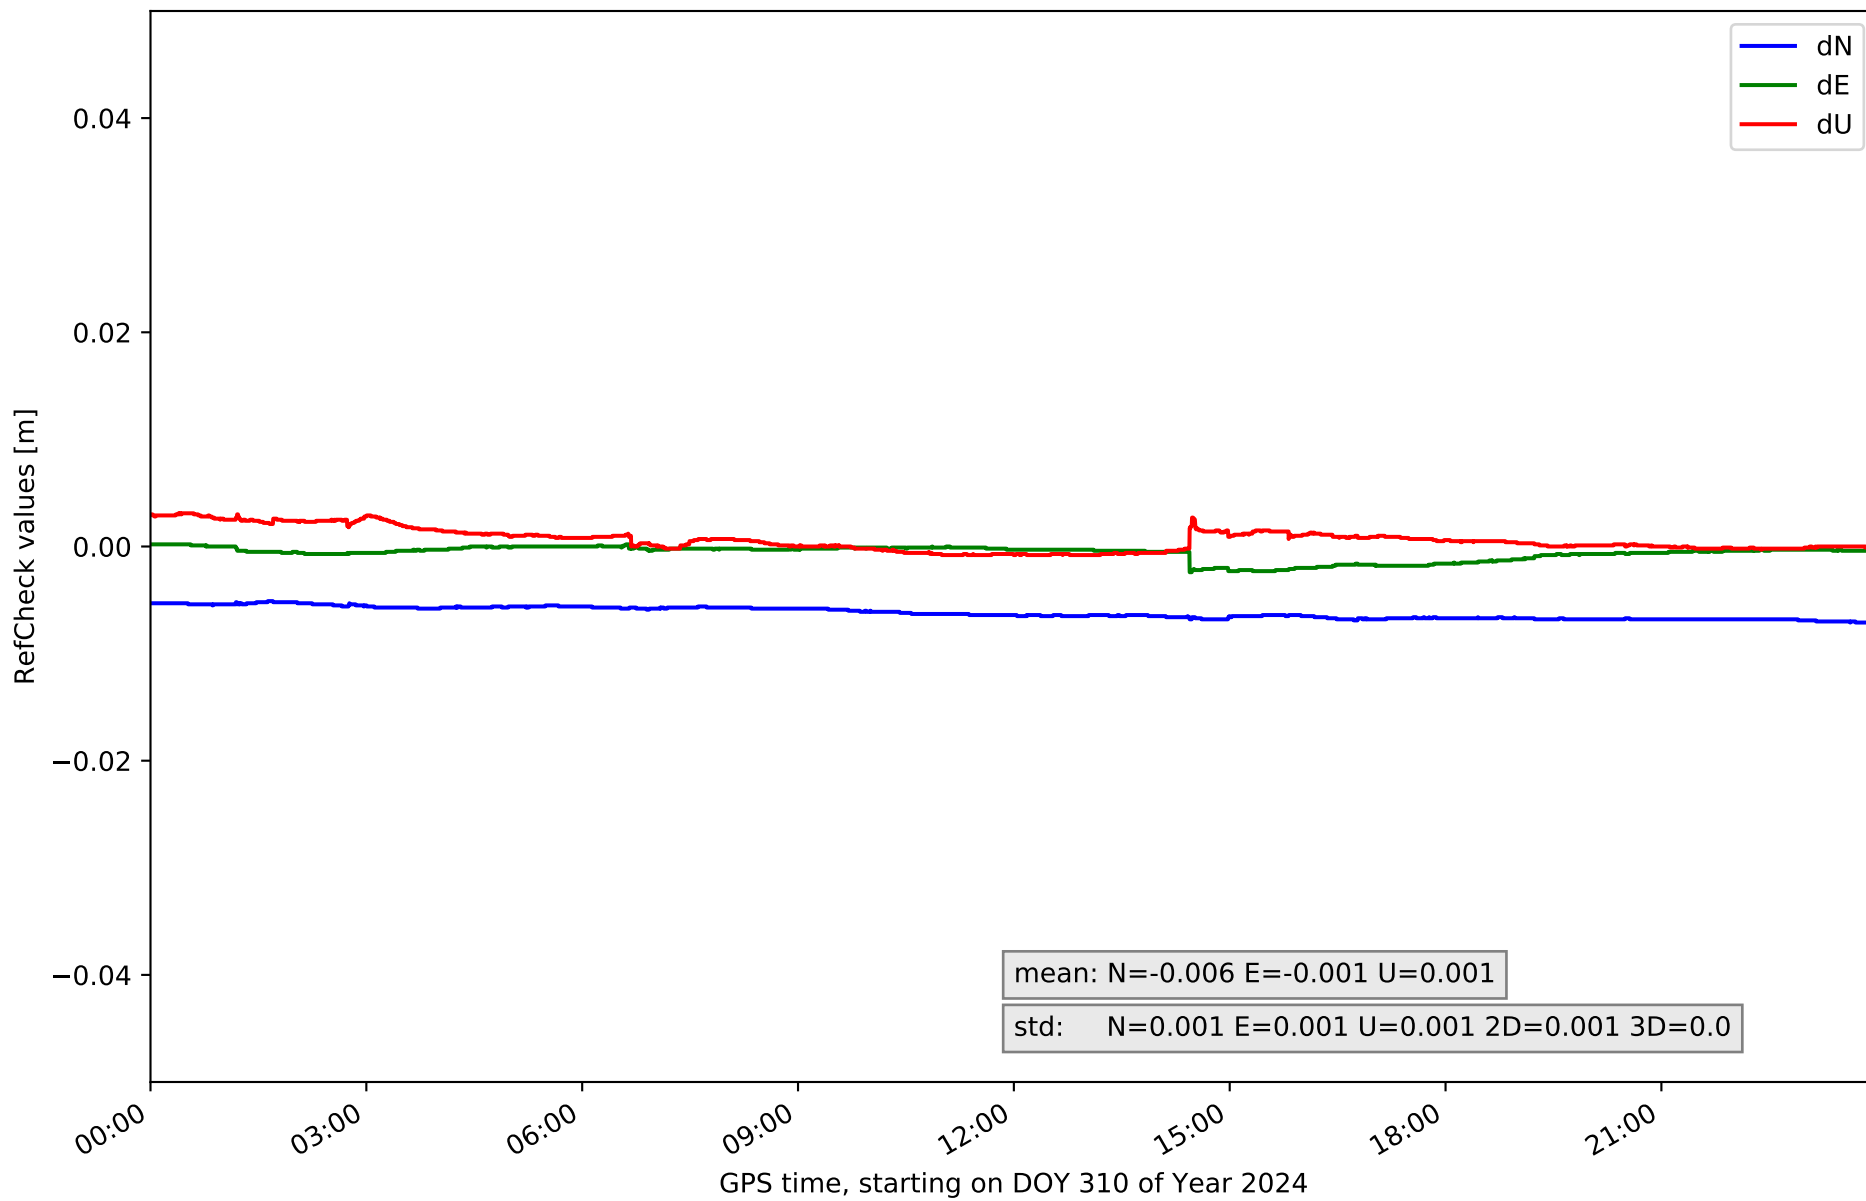

RefCheck for station LEON in network NET7