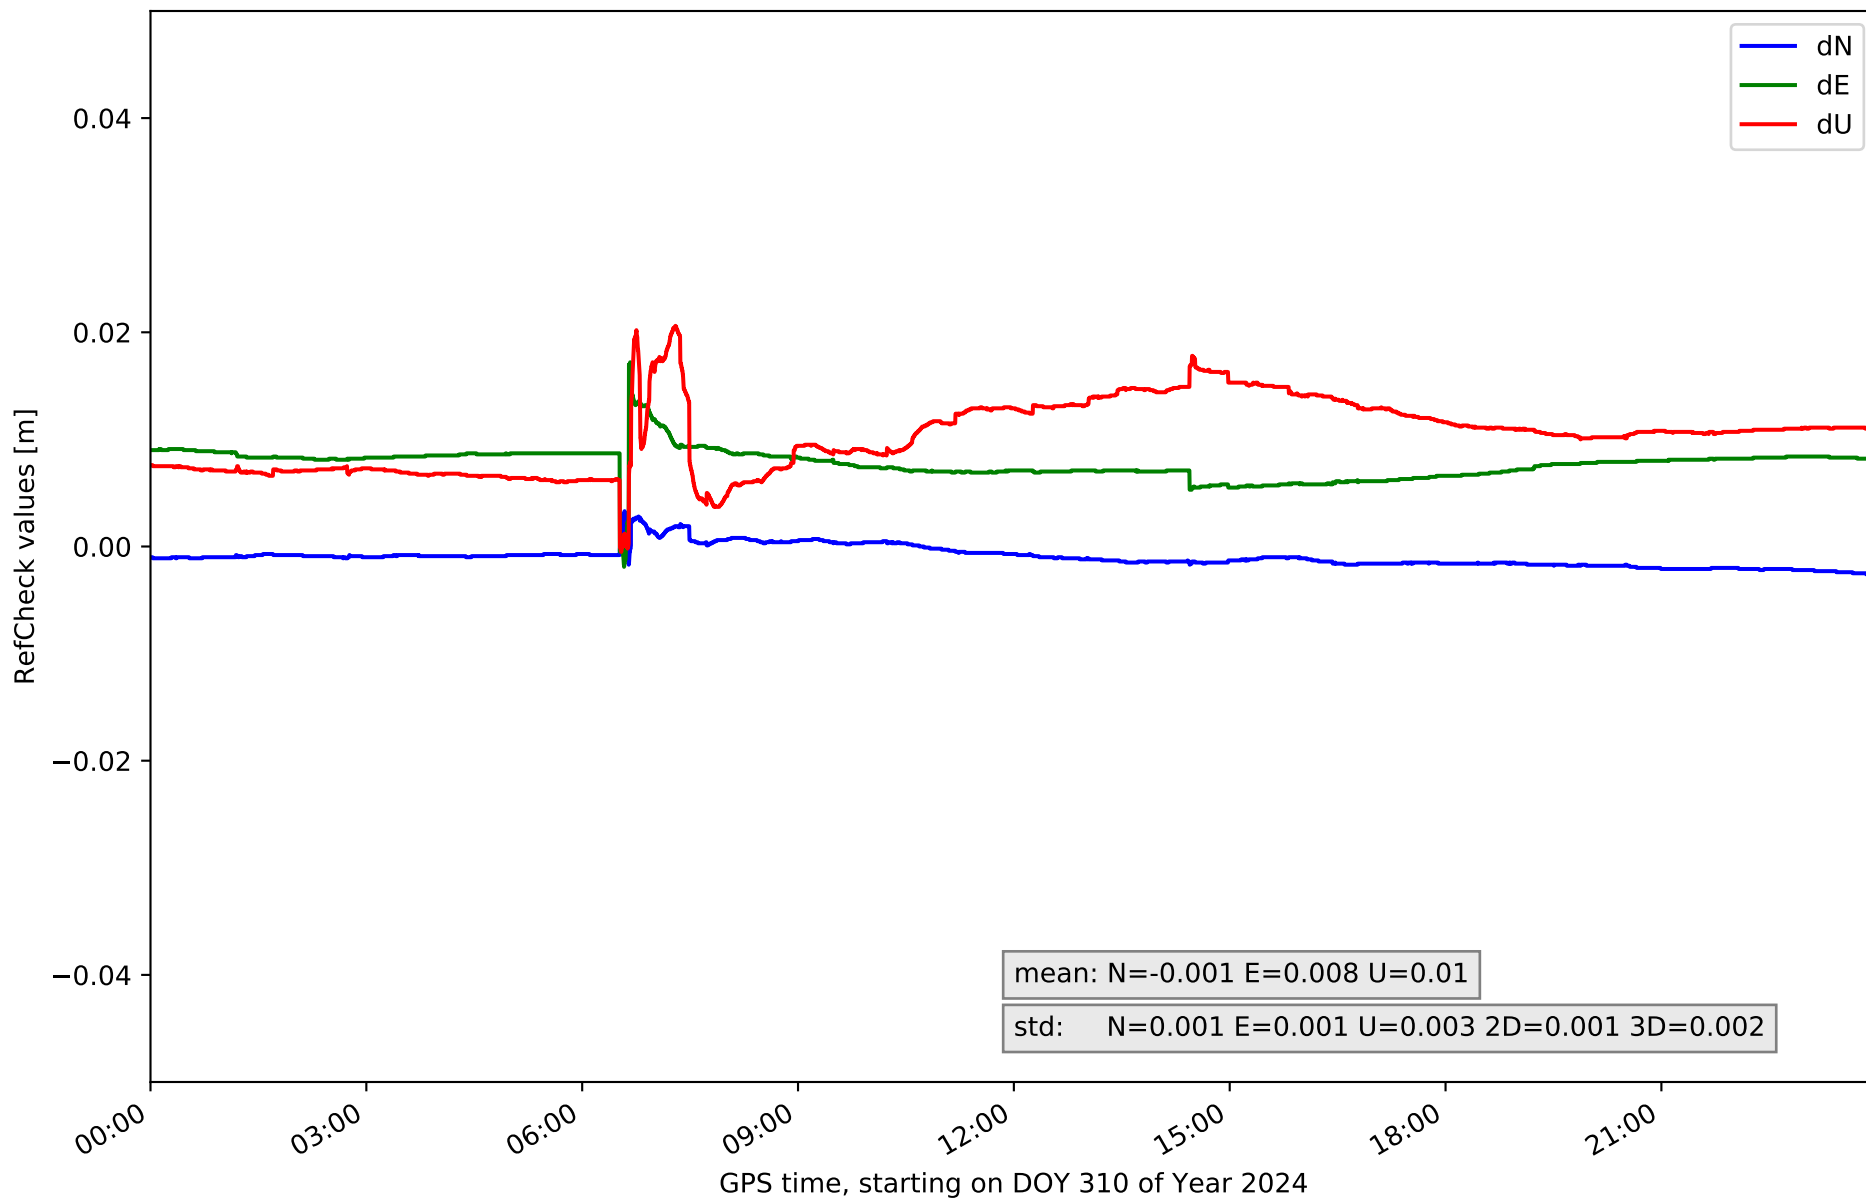

RefCheck for station VBLO in network NET7