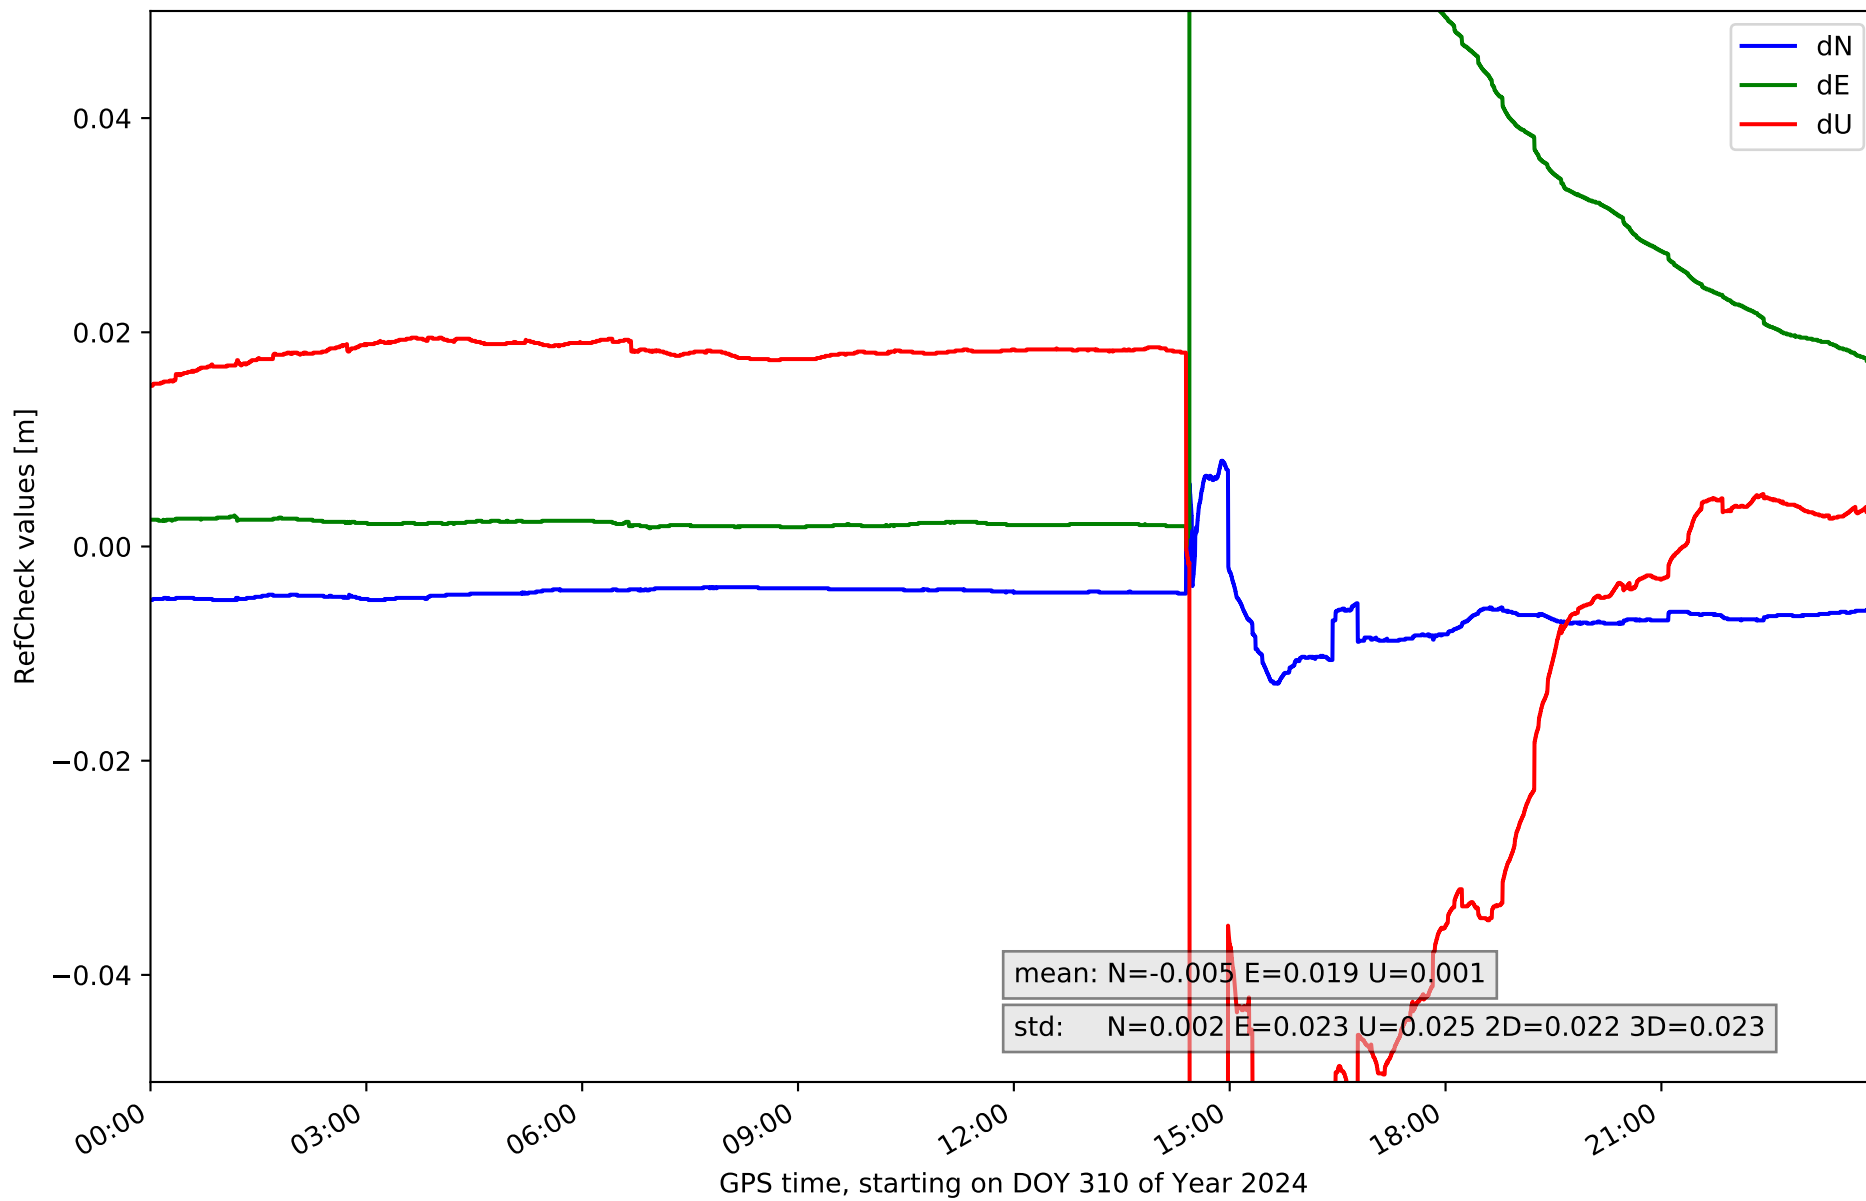

RefCheck for station MIBR in network NET7