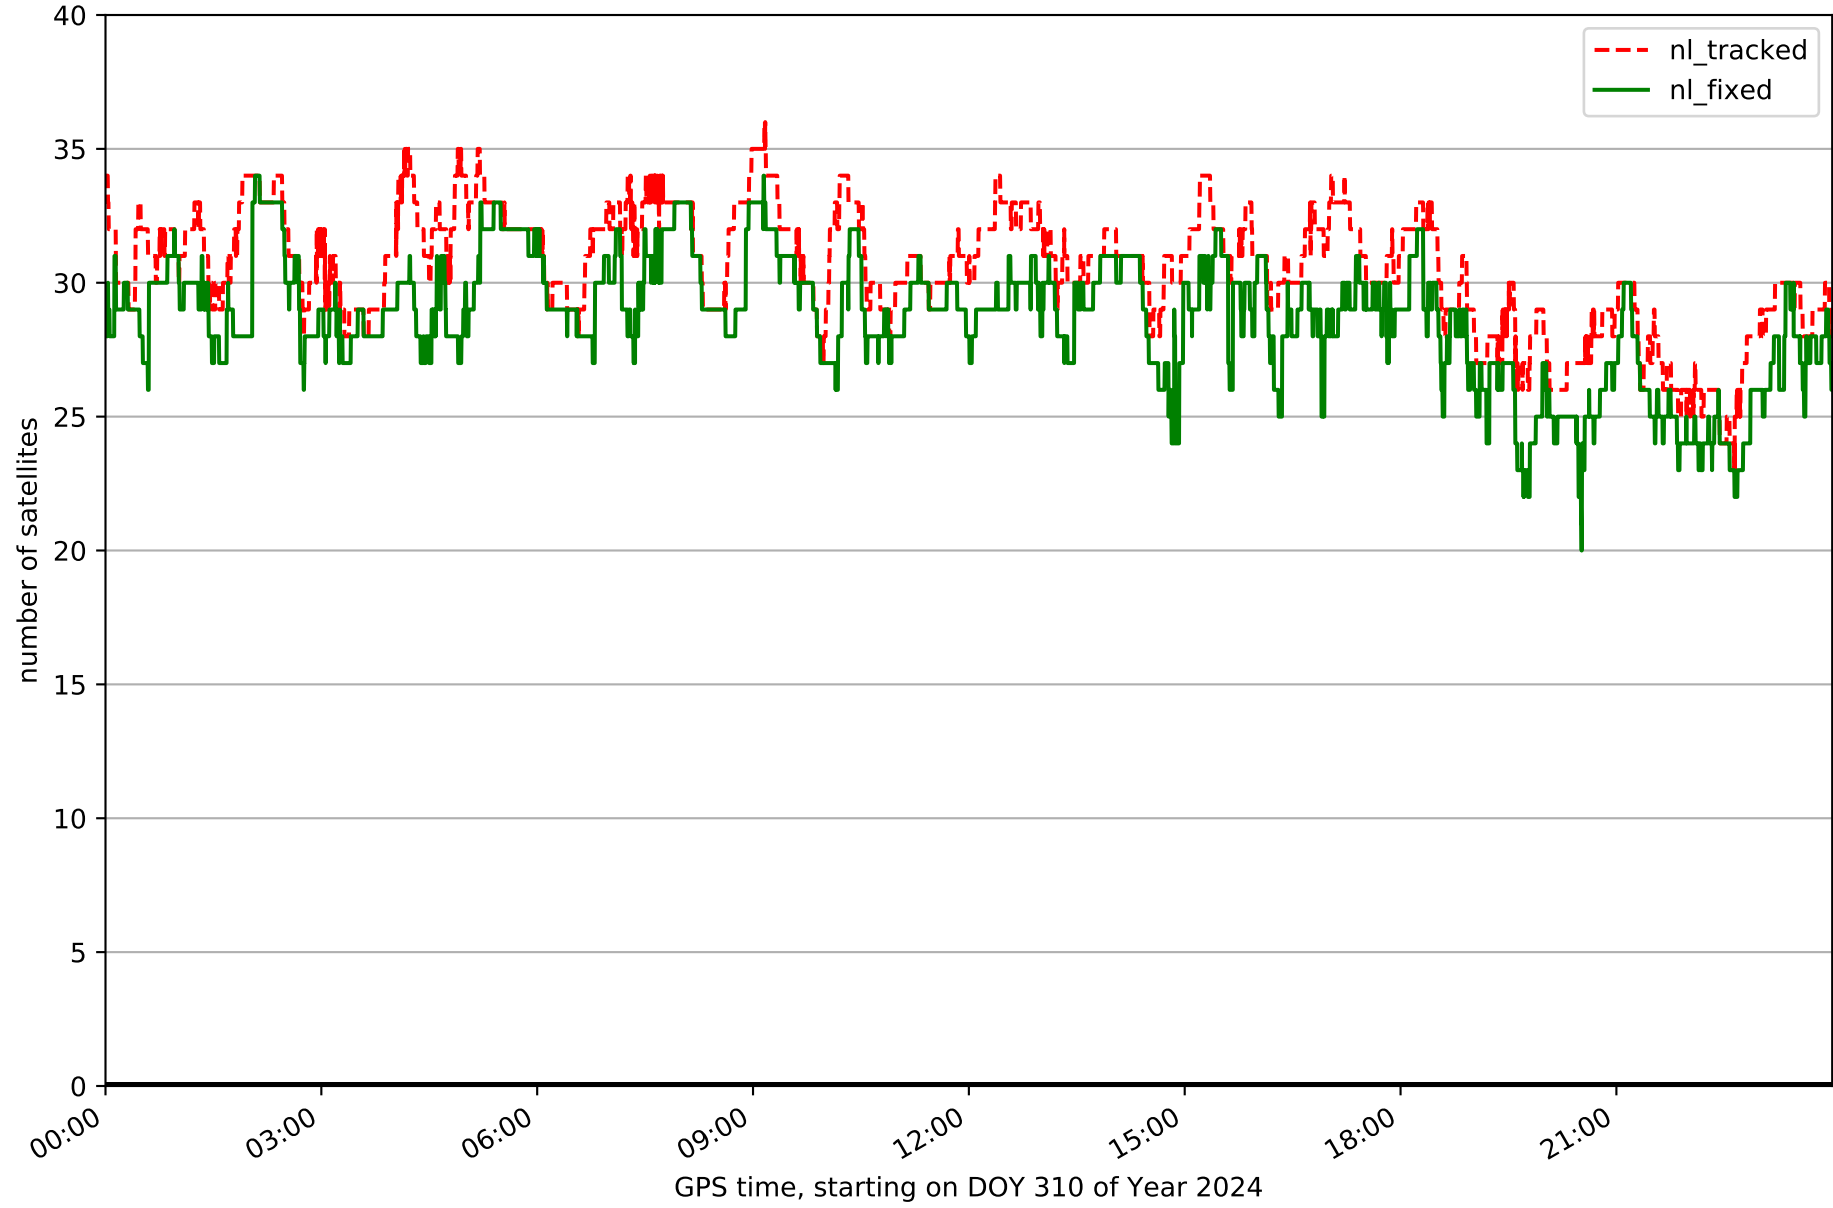

summary for network NET7

timeperiod chosen: from 2024-11-05-00:00:00 until 2024-11-05-23:59:58

average update rate (durations larger than 15 seconds considered as observation gap): 2.1 seconds

average fixing percentage with threshold set to 0.3: 93.9 percent

stations available: 17 of 17

station information:

station AVL1:	antenna: LEIAR20	LEIM	receiver: LEICA GR50	height: 78.448
station CANT:	antenna: LEIAR25.R4	LEIT	receiver: LEICA GR10	height: 102.294
station LARE:	antenna: GPPNULLANTENNA	NONE	receiver: LEICA GR50	height: 65.068
station LENA:	antenna: TPSCR.G5C	TPSH	receiver: TPS NET-G5	height: 382.176
station LEON:	antenna: LEIAR25	NONE	receiver: LEICA GR50	height: 970.294
station MDPM:	antenna: GPPNULLANTENNA	NONE	receiver: LEICA GR50	height: 658.901
station MIBR:	antenna: LEIAR25	LEIT	receiver: TRIMBLE NETR9	height: 526.687
station RENS:	antenna: GPPNULLANTENNA	NONE	receiver: LEICA GR50	height: 908.687
station RIAN:	antenna: GPPNULLANTENNA	NONE	receiver: LEICA GR50	height: 1209.255
station RIBE:	antenna: LEIAR20	LEIM	receiver: LEICA GR50	height: 69.646
station RNAN:	antenna: GPPNULLANTENNA	NONE	receiver: LEICA GR50	height: 587.162
station SALS:	antenna: TPSCR.G5C	TPSH	receiver: TPS NET-G5	height: 294.418
station TRLV:	antenna: GPPNULLANTENNA	NONE	receiver: LEICA GR30	height: 79.815
station VBLO:	antenna: LEIAR20	LEIM	receiver: LEICA GR50	height: 1056.603
station VCRD:	antenna: GPPNULLANTENNA	NONE	receiver: LEICA GR50	height: 256.934
station VDGO:	antenna: LEIAR20	LEIM	receiver: LEICA GR50	height: 906.145
station XIXO:	antenna: LEIAR20	LEIM	receiver: LEICA GR50	height: 156.56

Processing rate in network NET7

Histogram of the processing rate in network NET7 (durations larger 15 seconds neglected)

Network NET7 with threshold set to 0.3

Fixing percentage of satellites in network NET7 with threshold set to 0.3