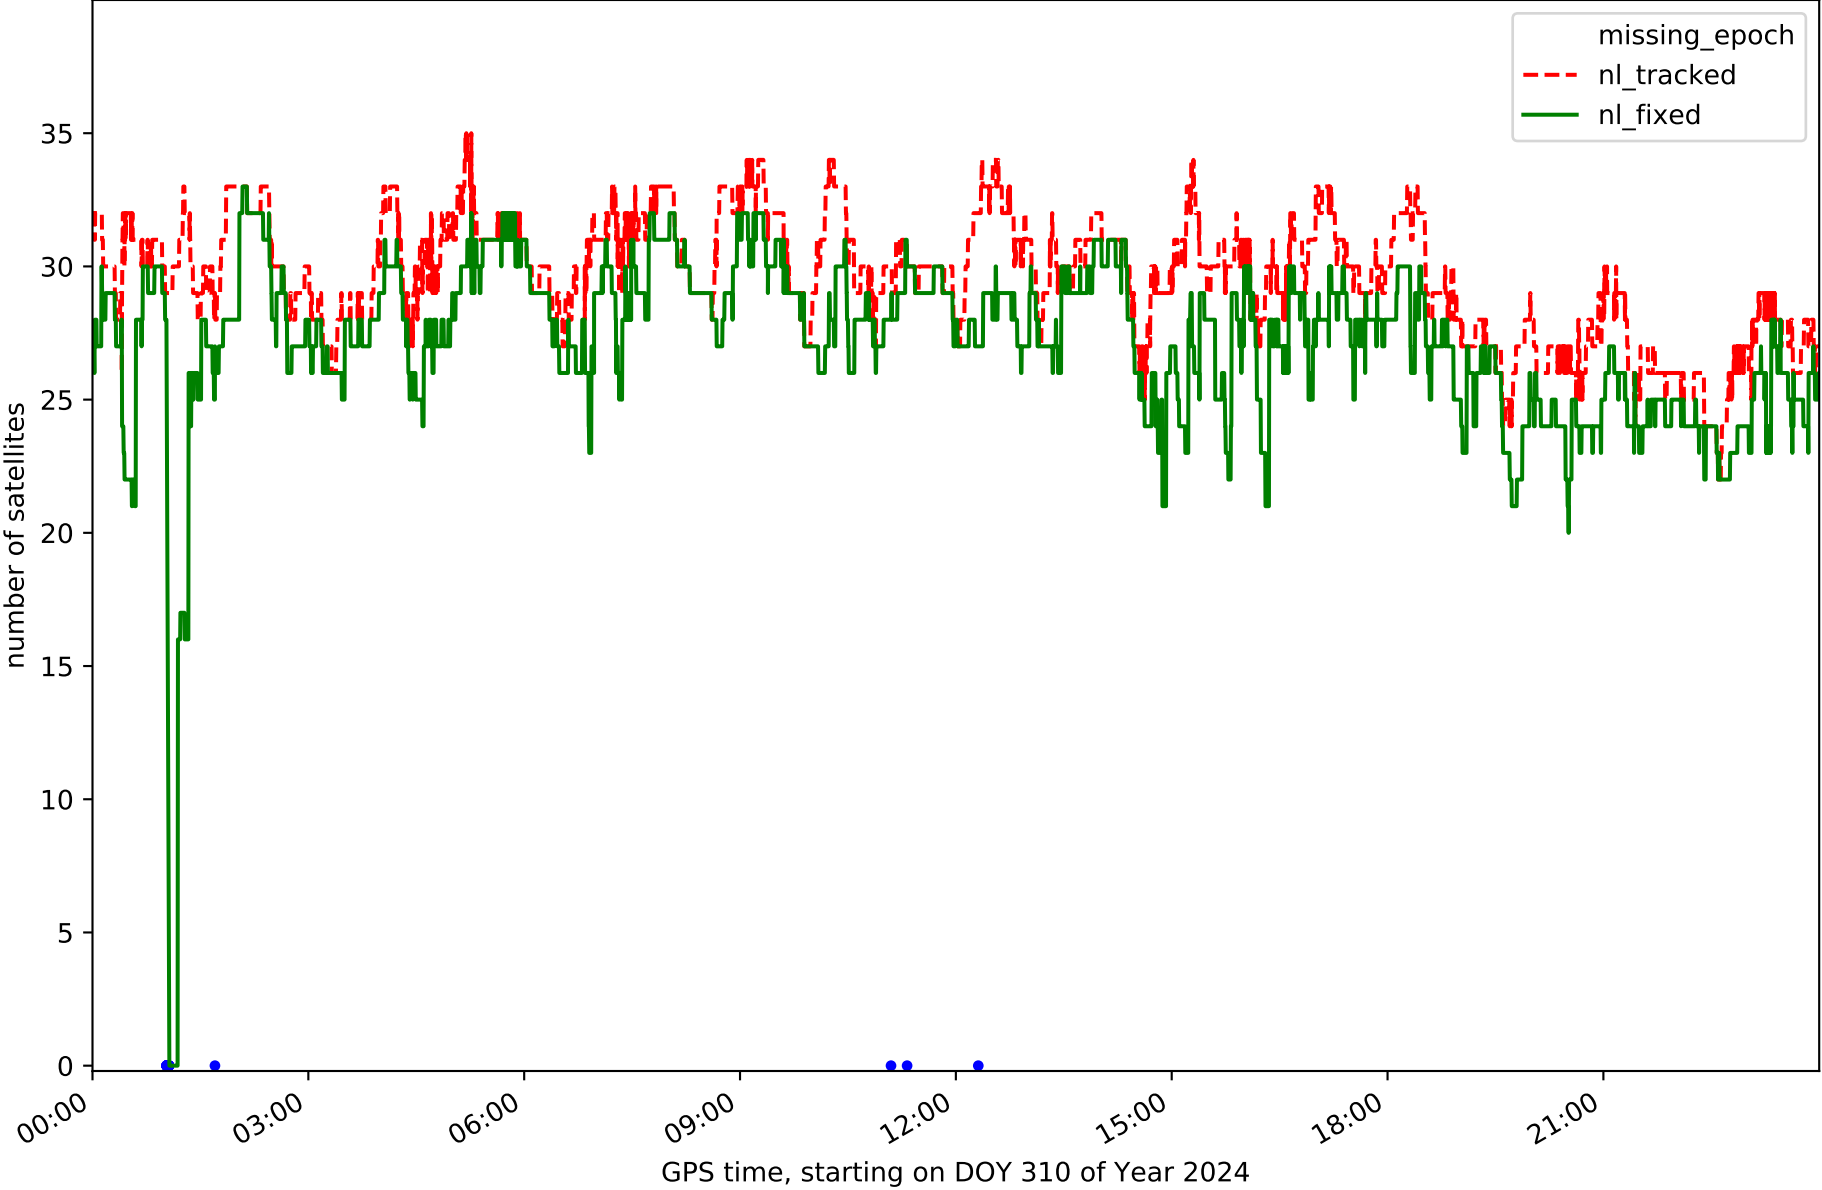

Station AVL1 in network NET7