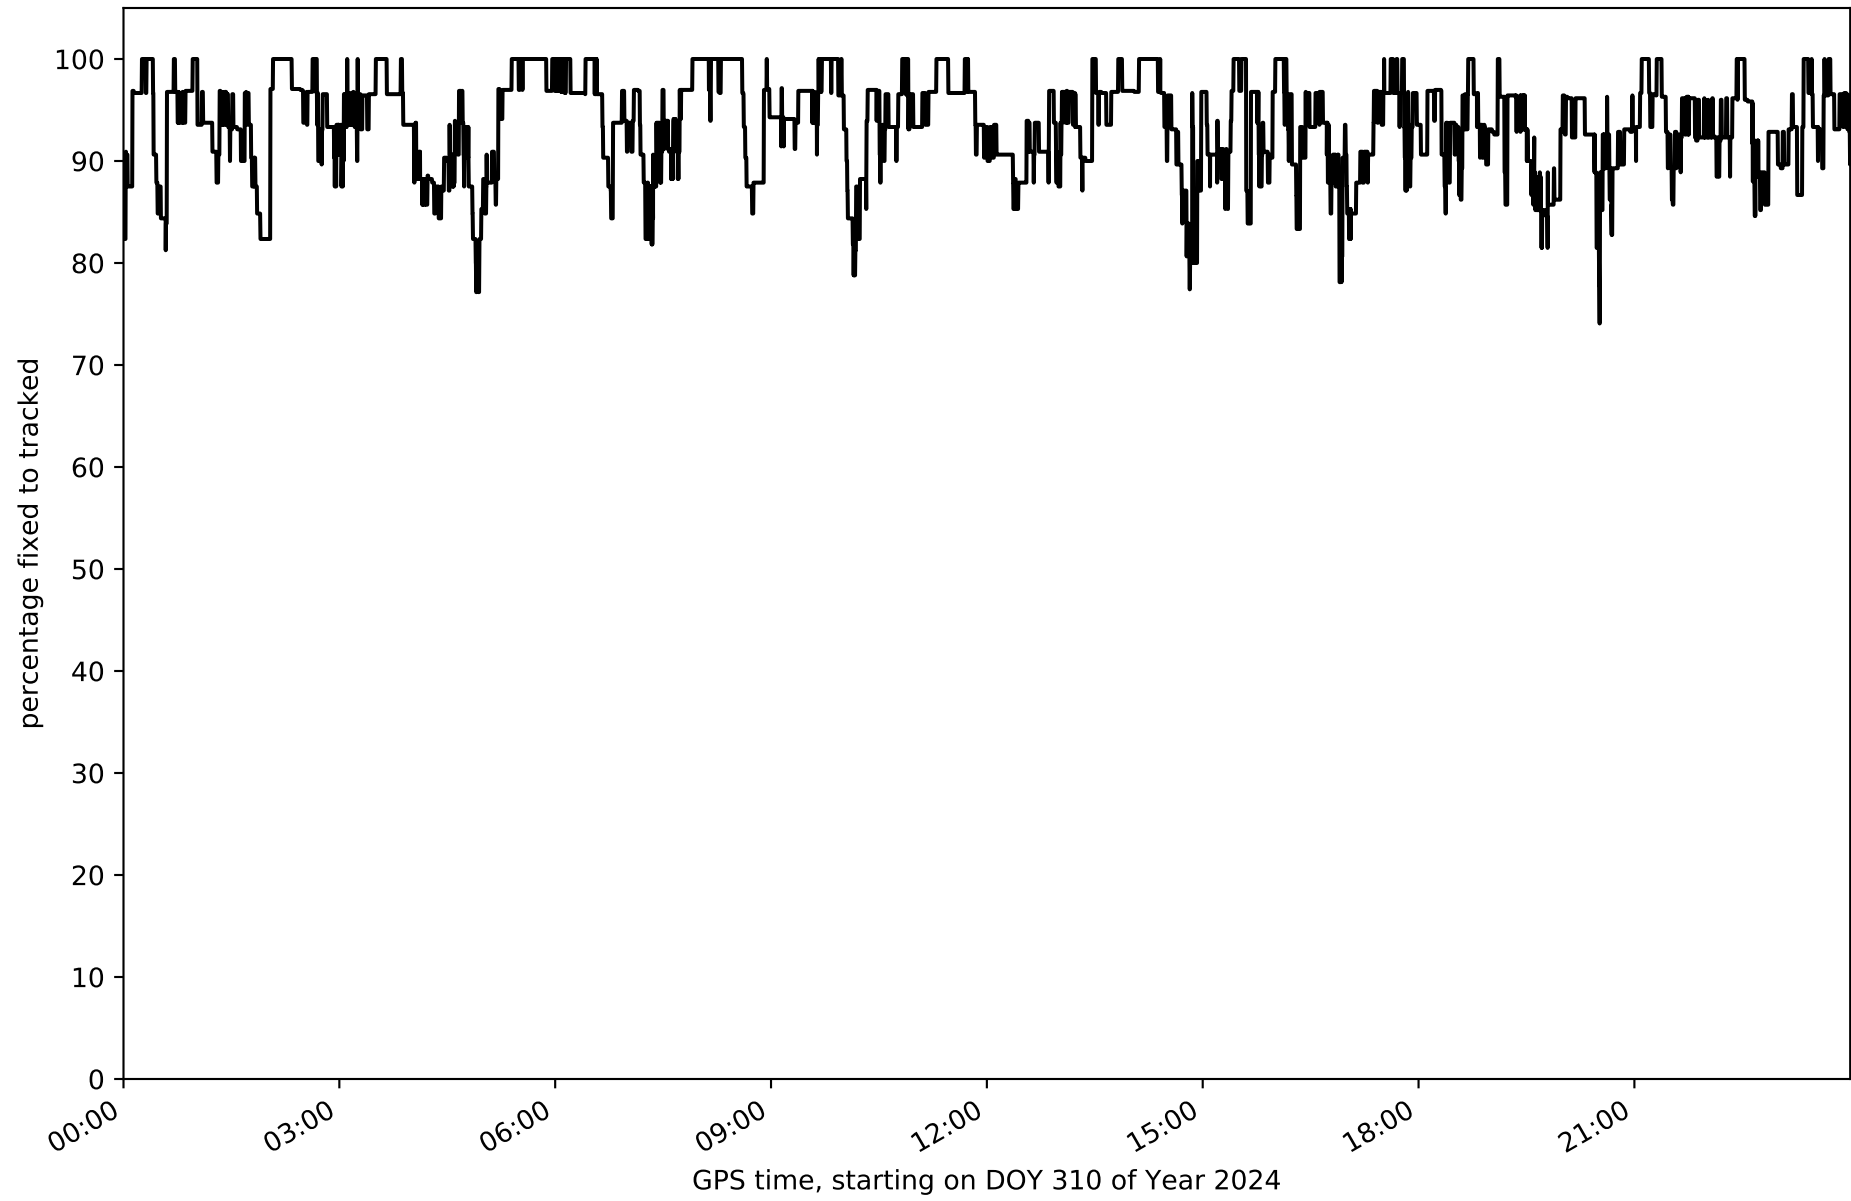

summary for network NET7

timeperiod chosen: from 2024-11-05-00:00:00 until 2024-11-05-23:59:58

average update rate (durations larger than 15 seconds considered as observation gap): 2.1 seconds

average fixing percentage with threshold set to 0.3: 93.9 percent

Processing rate in network NET7

Histogram of the processing rate in network NET7 (durations larger 15 seconds neglected)

Network NET7 with threshold set to 0.3

Fixing percentage of satellites in network NET7 with threshold set to 0.3