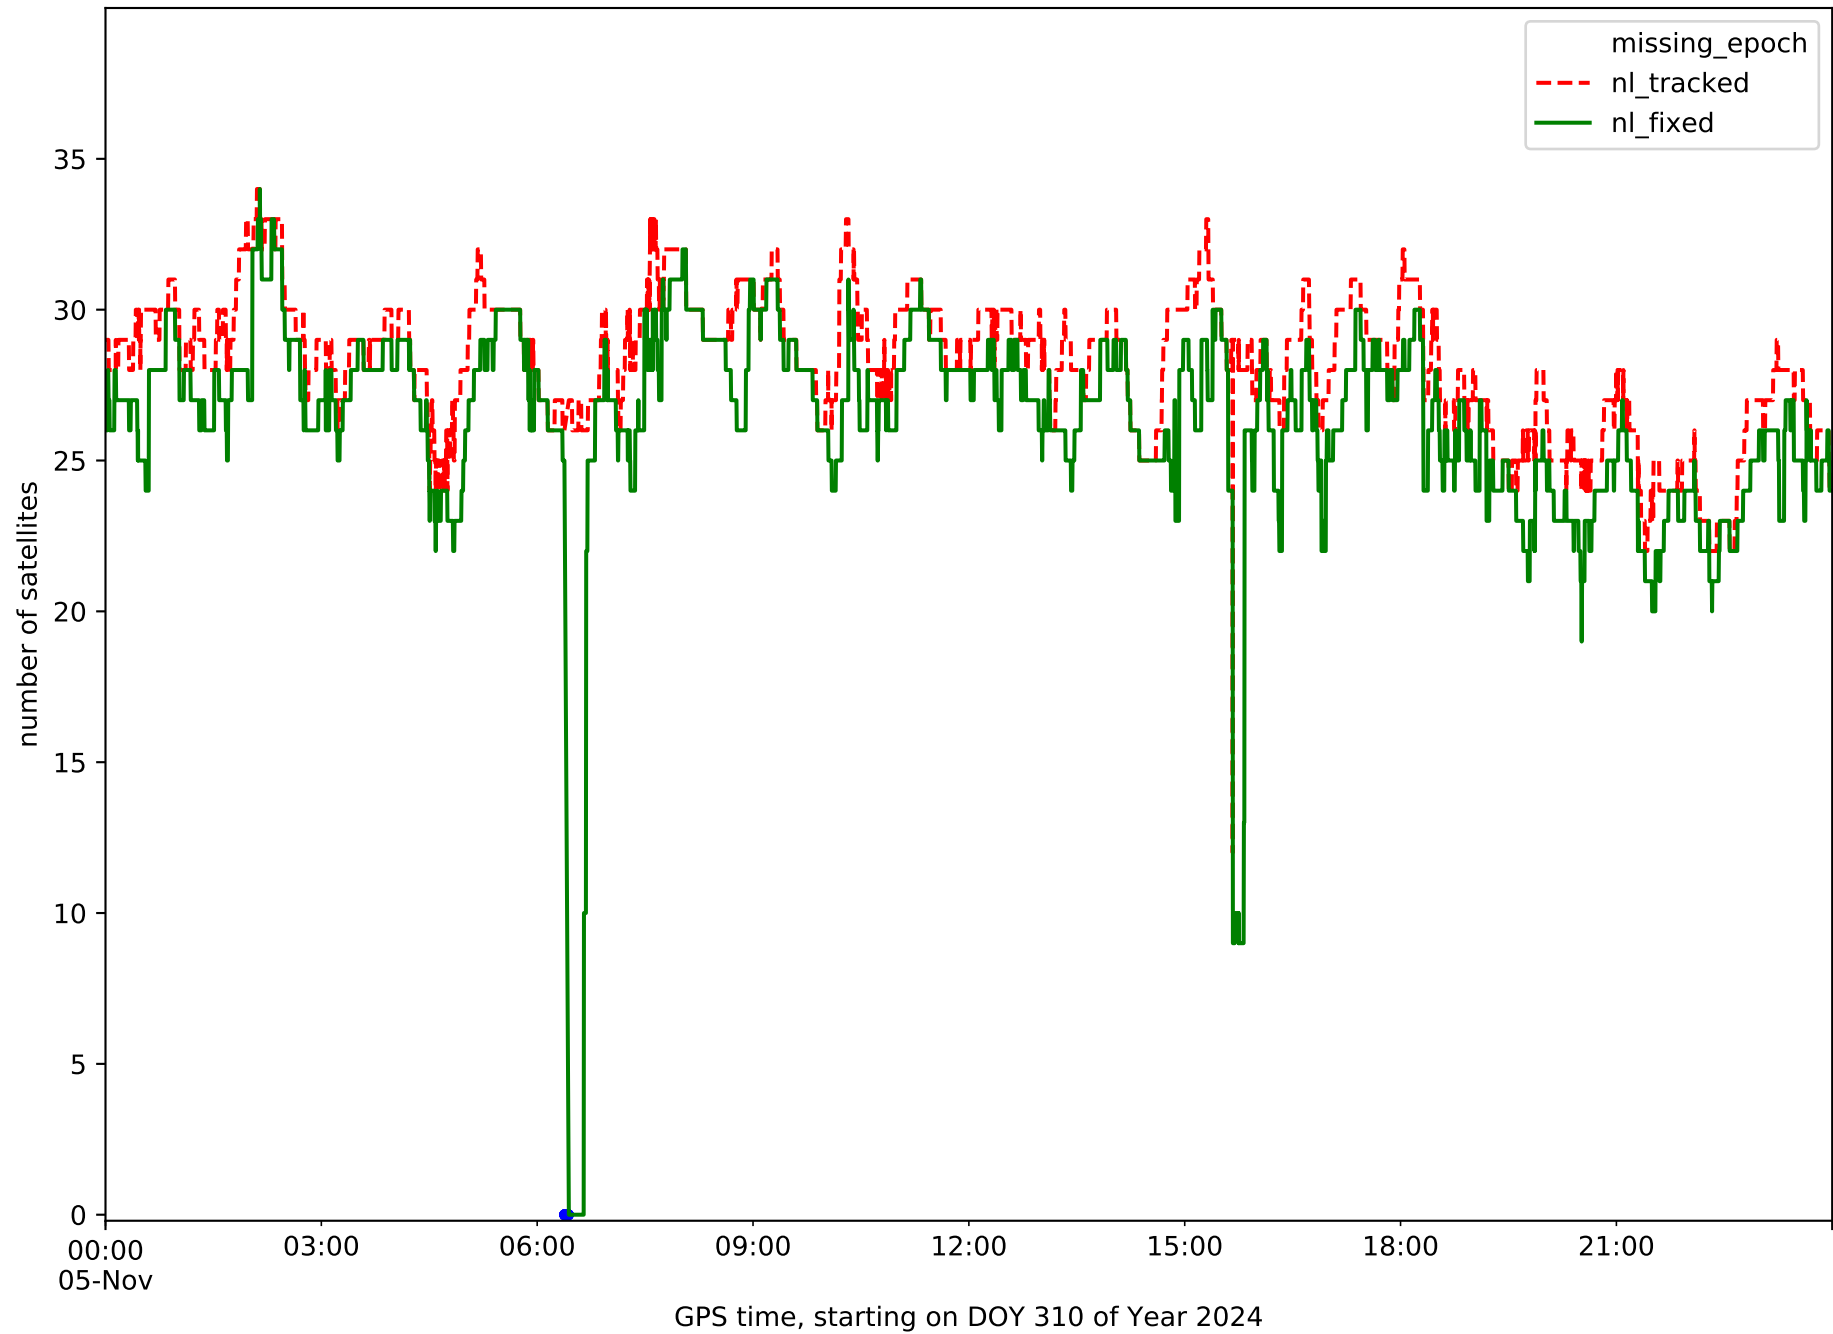

Station VBLO in network NET7