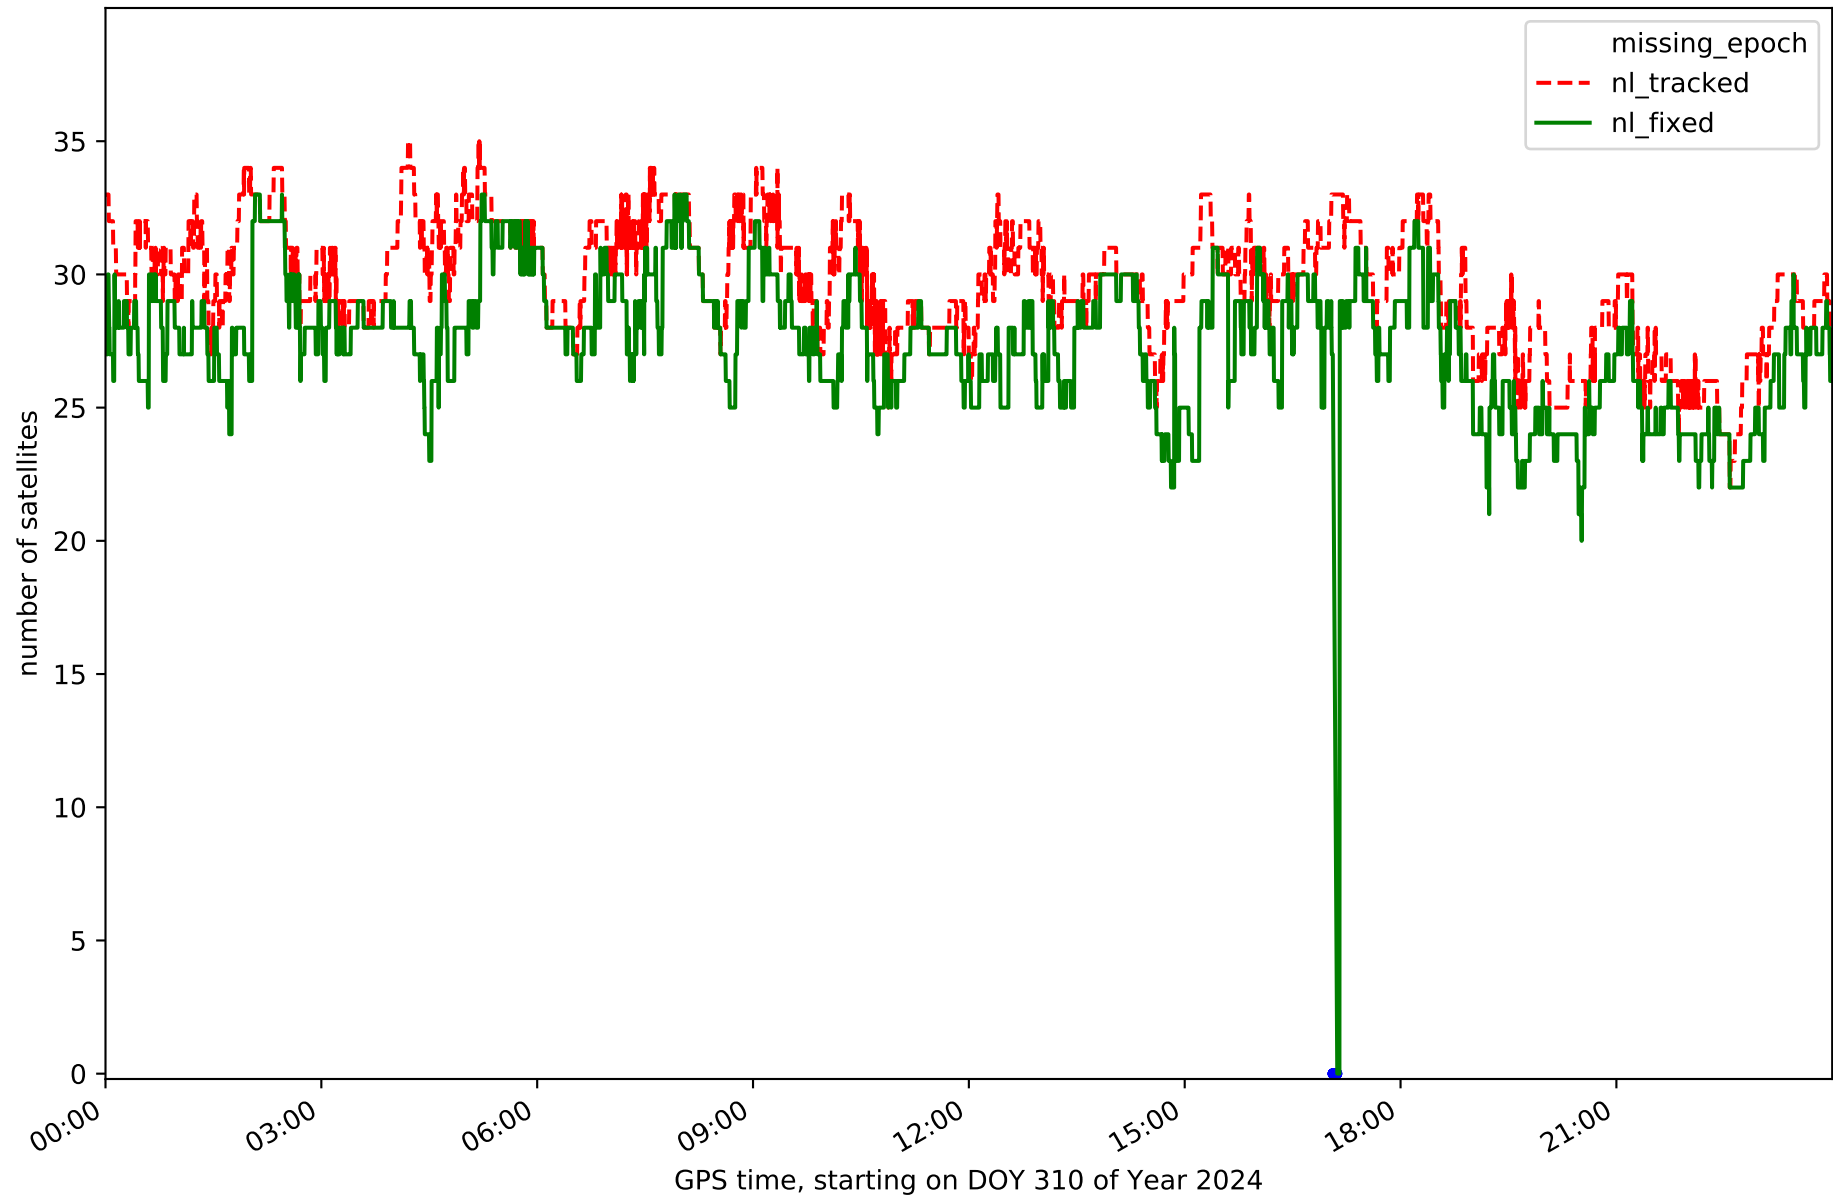

Station RIAN in network NET7