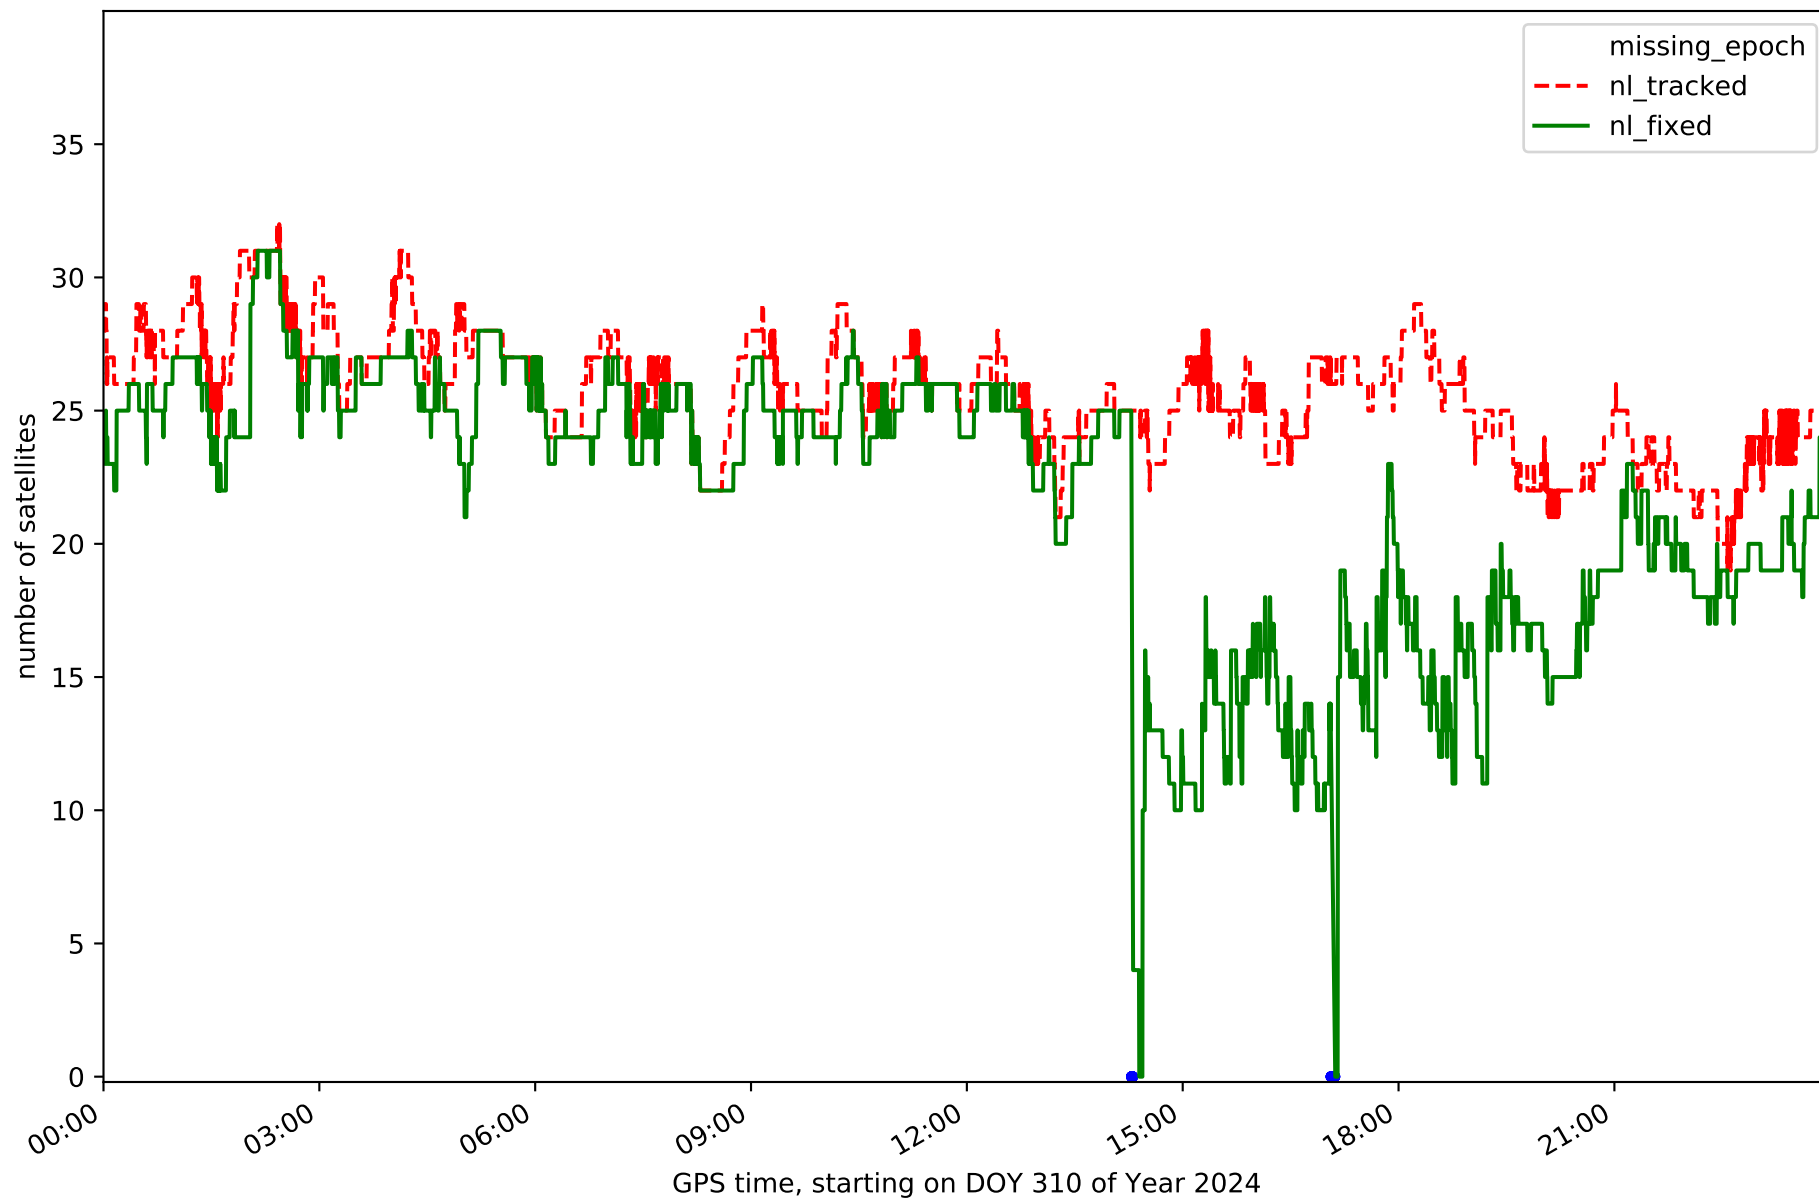

Station MIBR in network NET7