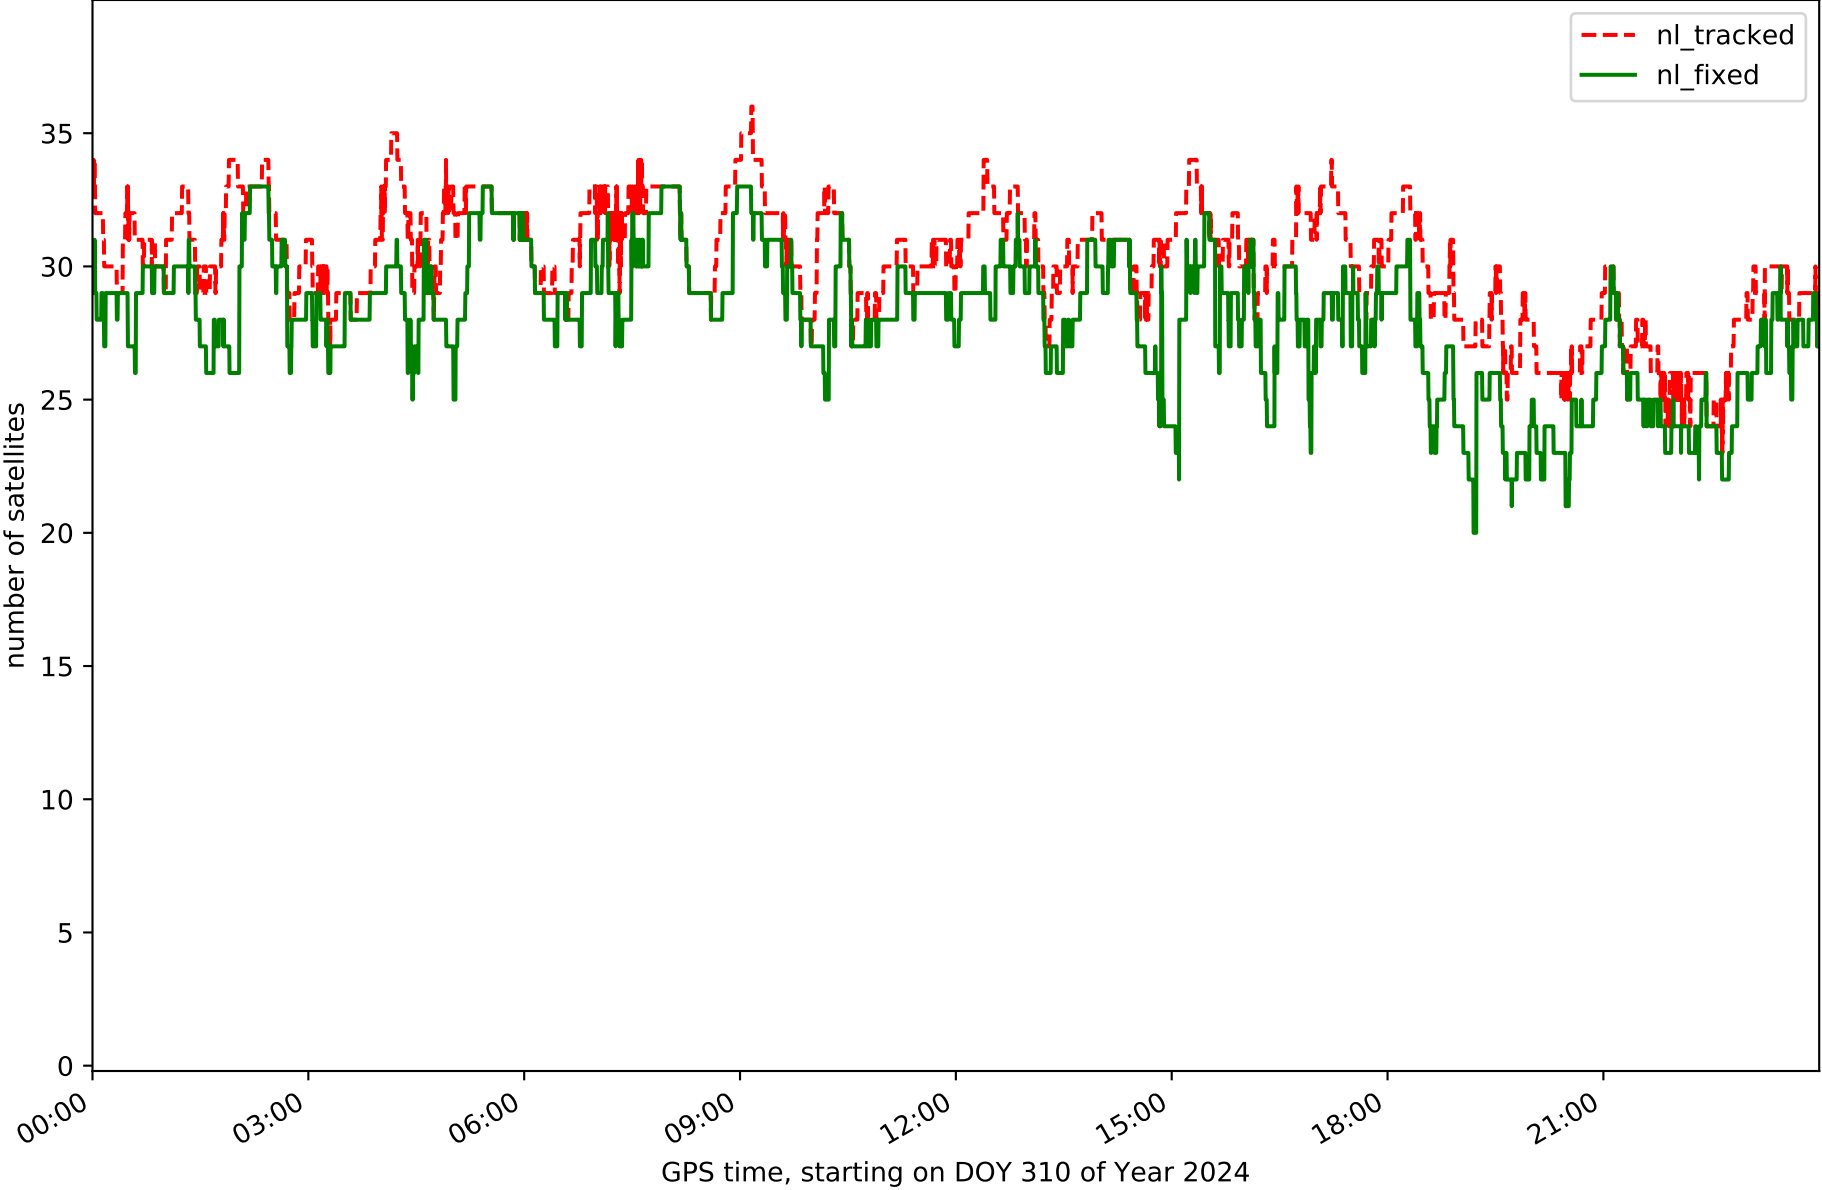

Station LARE in network NET7