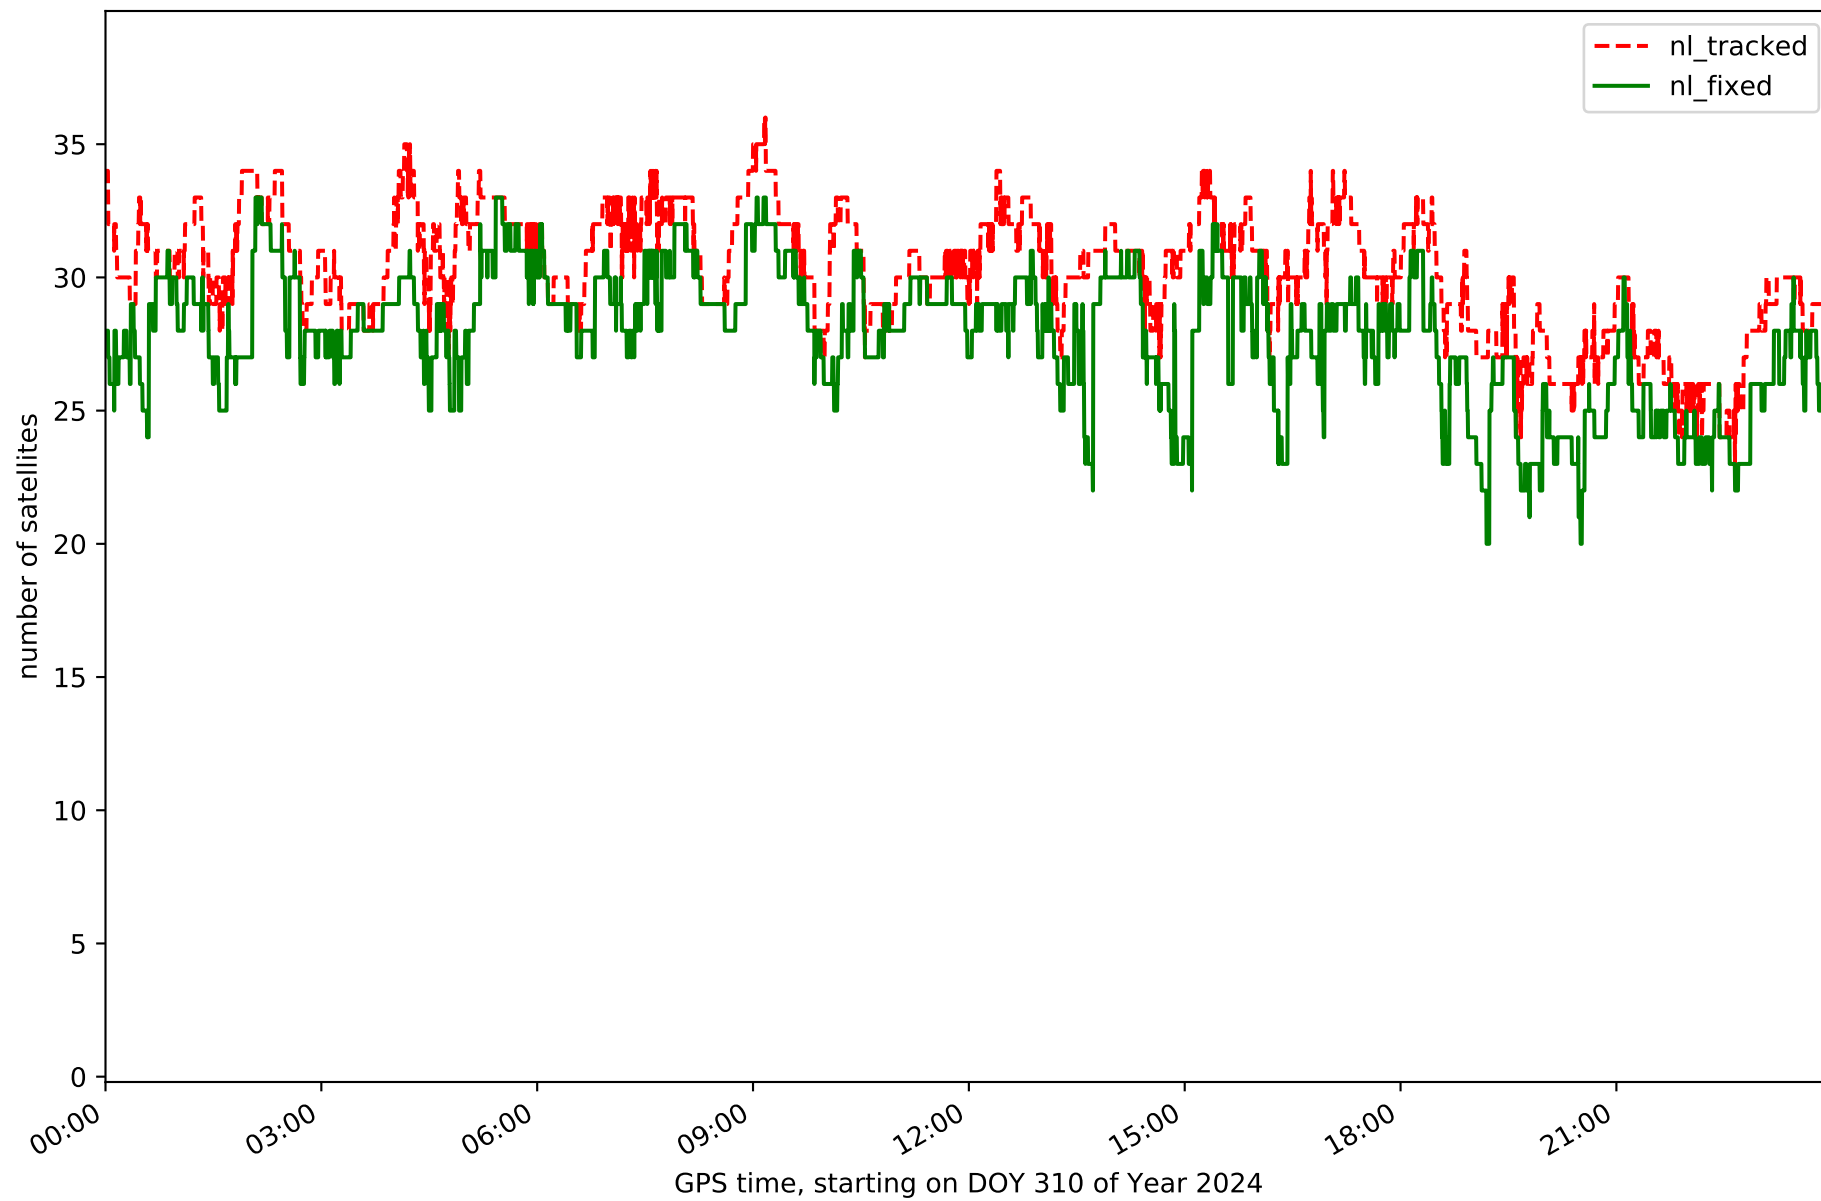

summary for network NET7

timeperiod chosen: from 2024-11-05-00:00:00 until 2024-11-05-23:59:58

average update rate (durations larger than 15 seconds considered as observation gap): 2.1 seconds

average fixing percentage with threshold set to 0.3: 93.9 percent

Station RIAN in network NET7

Station RIBE in network NET7

Station RNAN in network NET7

Station SALS in network NET7

Station TRLV in network NET7

Station VBLO in network NET7

Station VCRD in network NET7

Station VDGO in network NET7