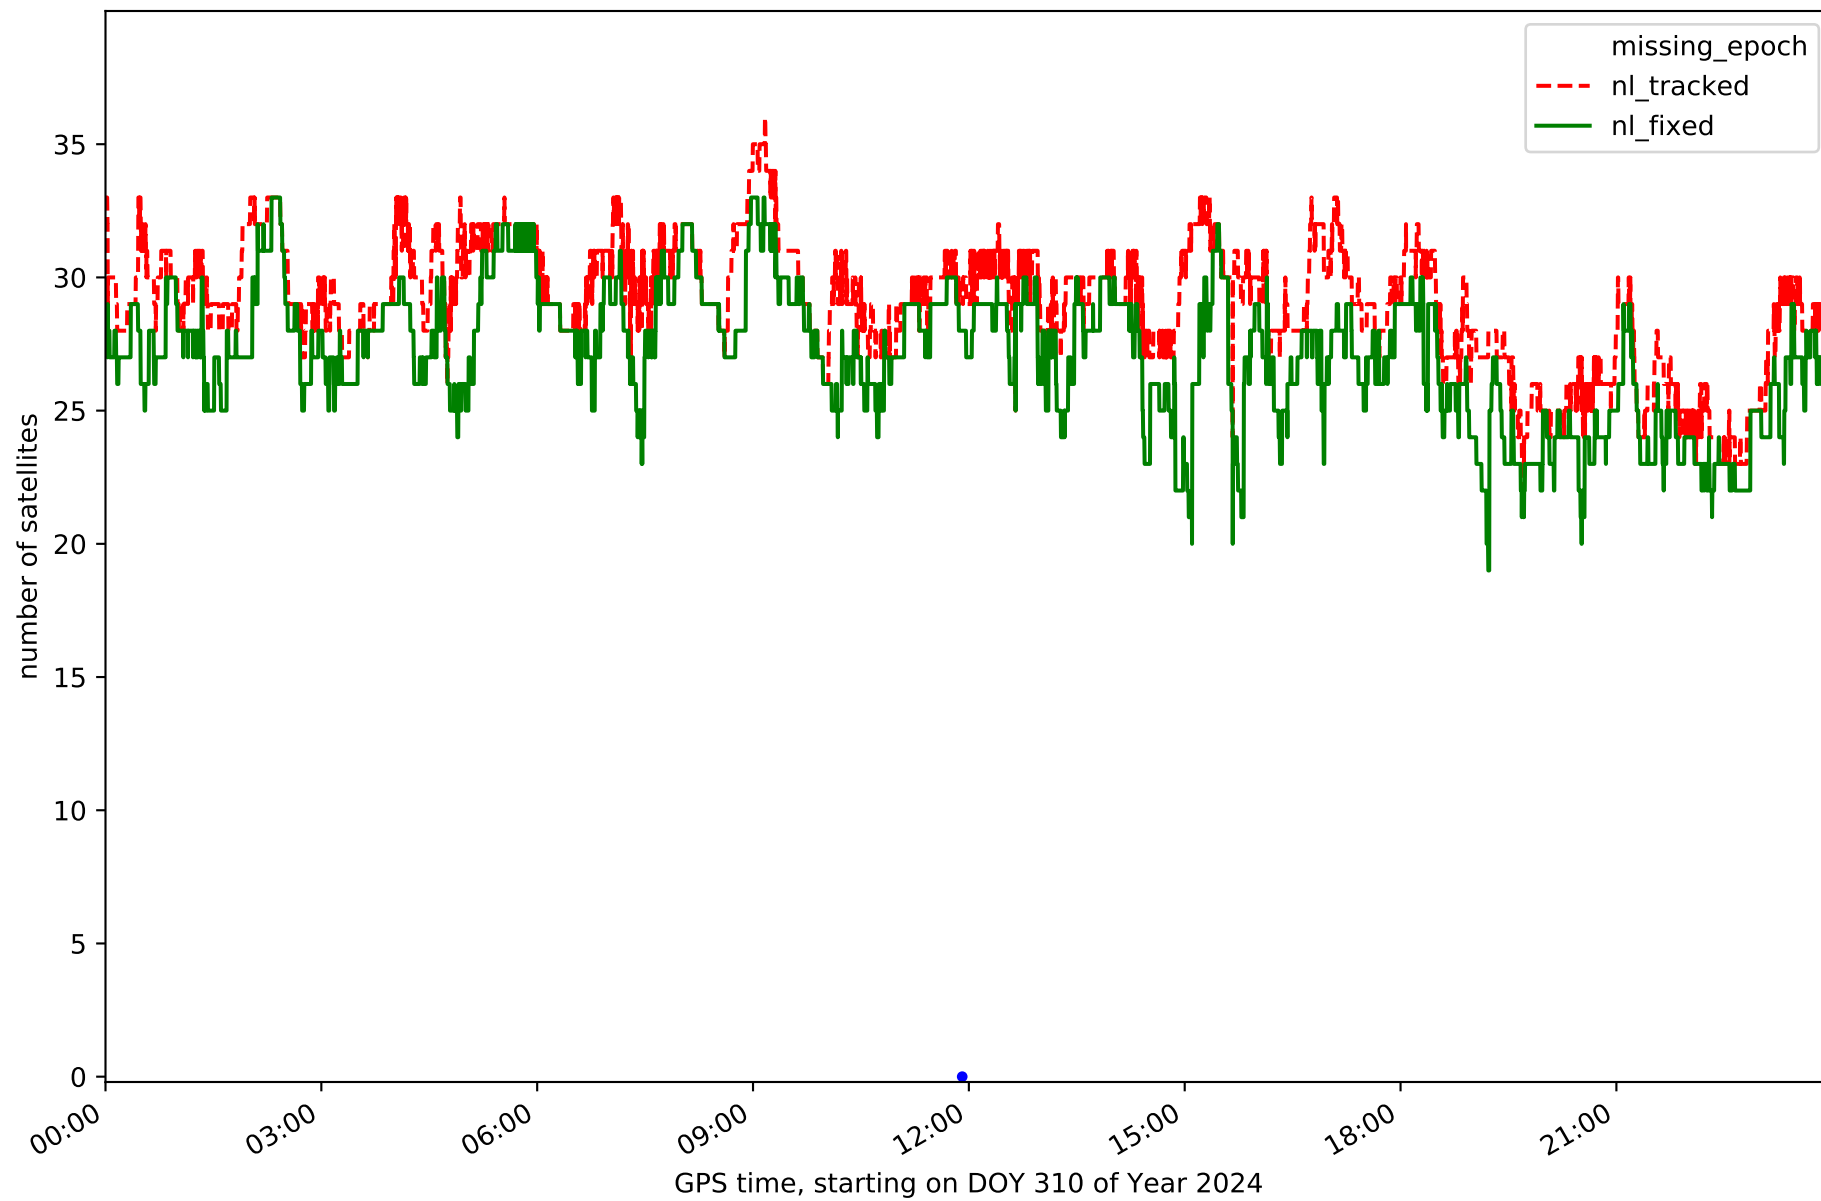

Station TRLV in network NET7