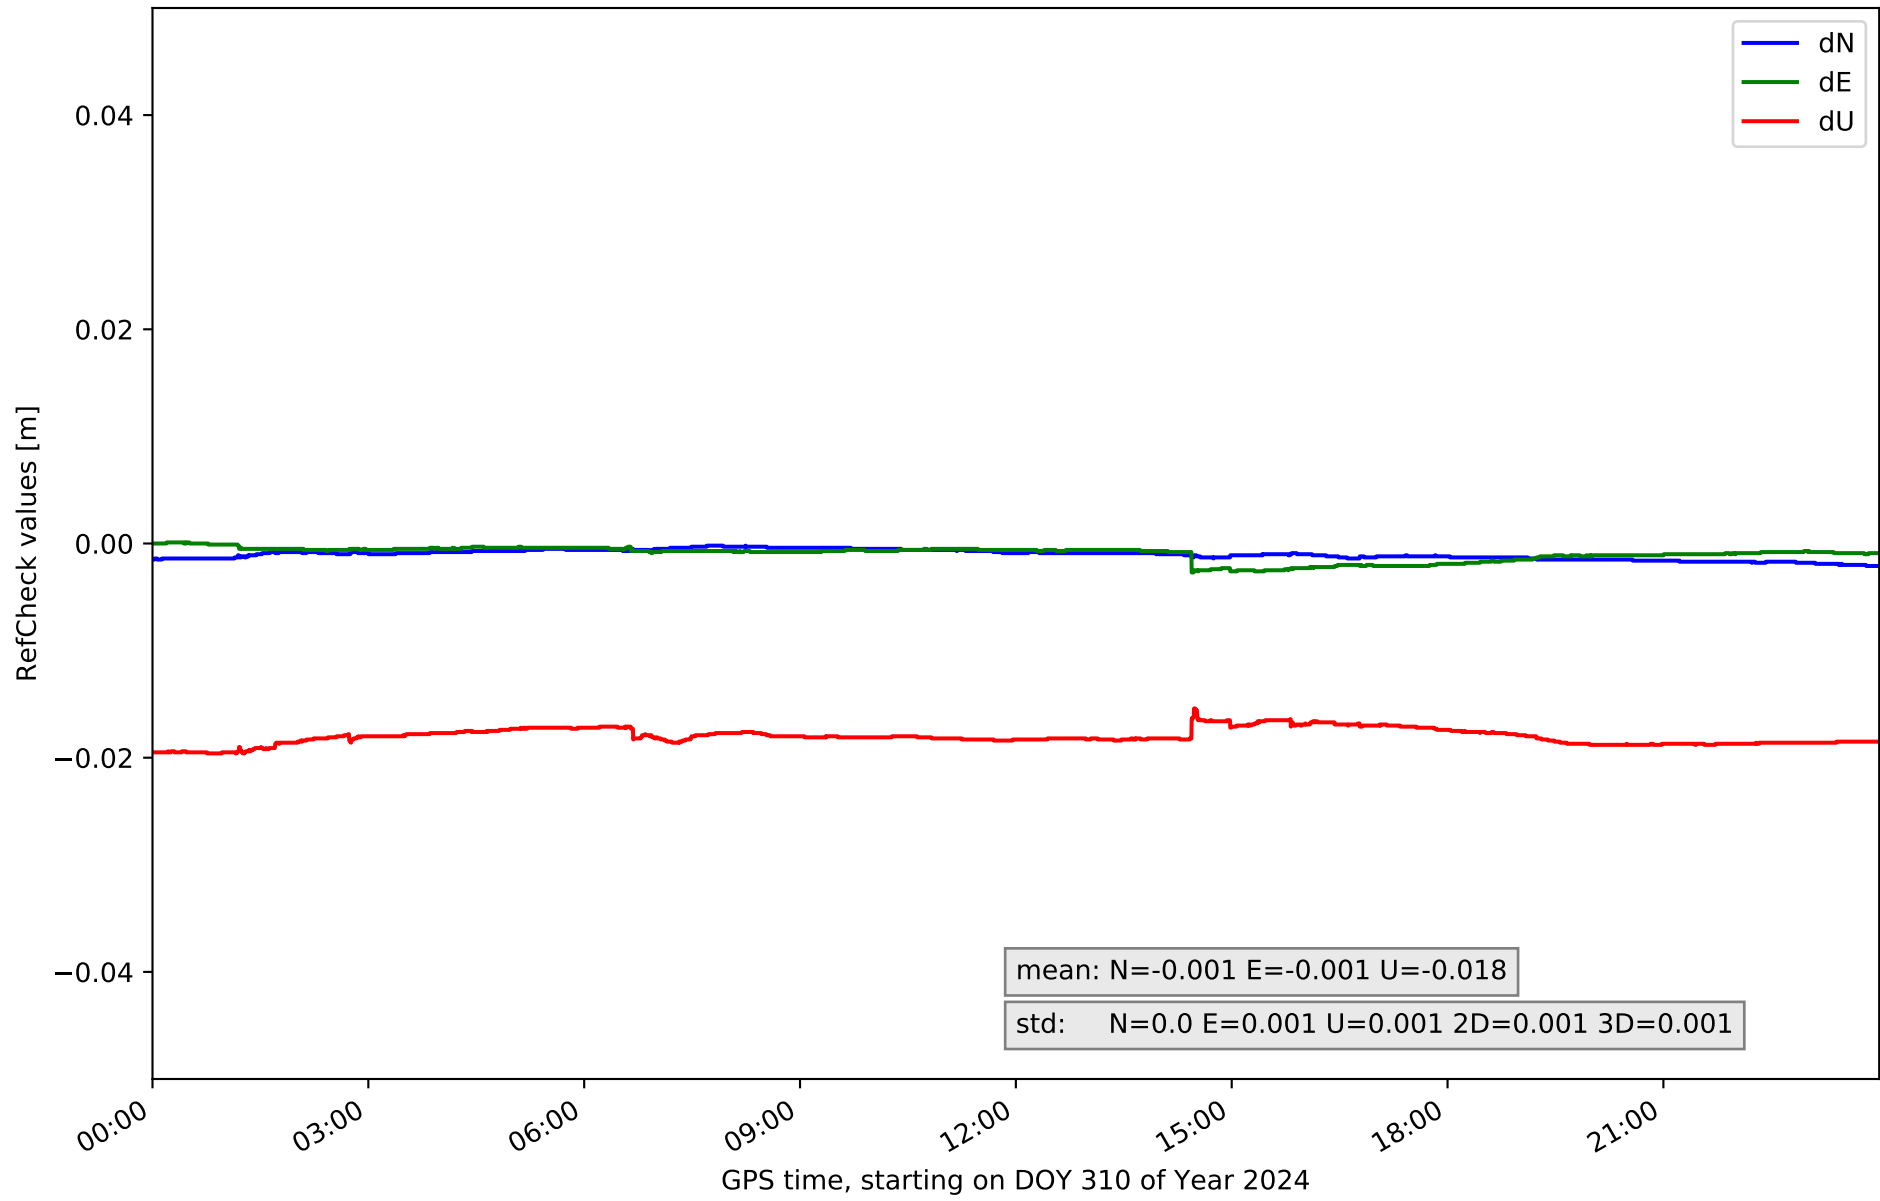

RefCheck for station RNAN in network NET7