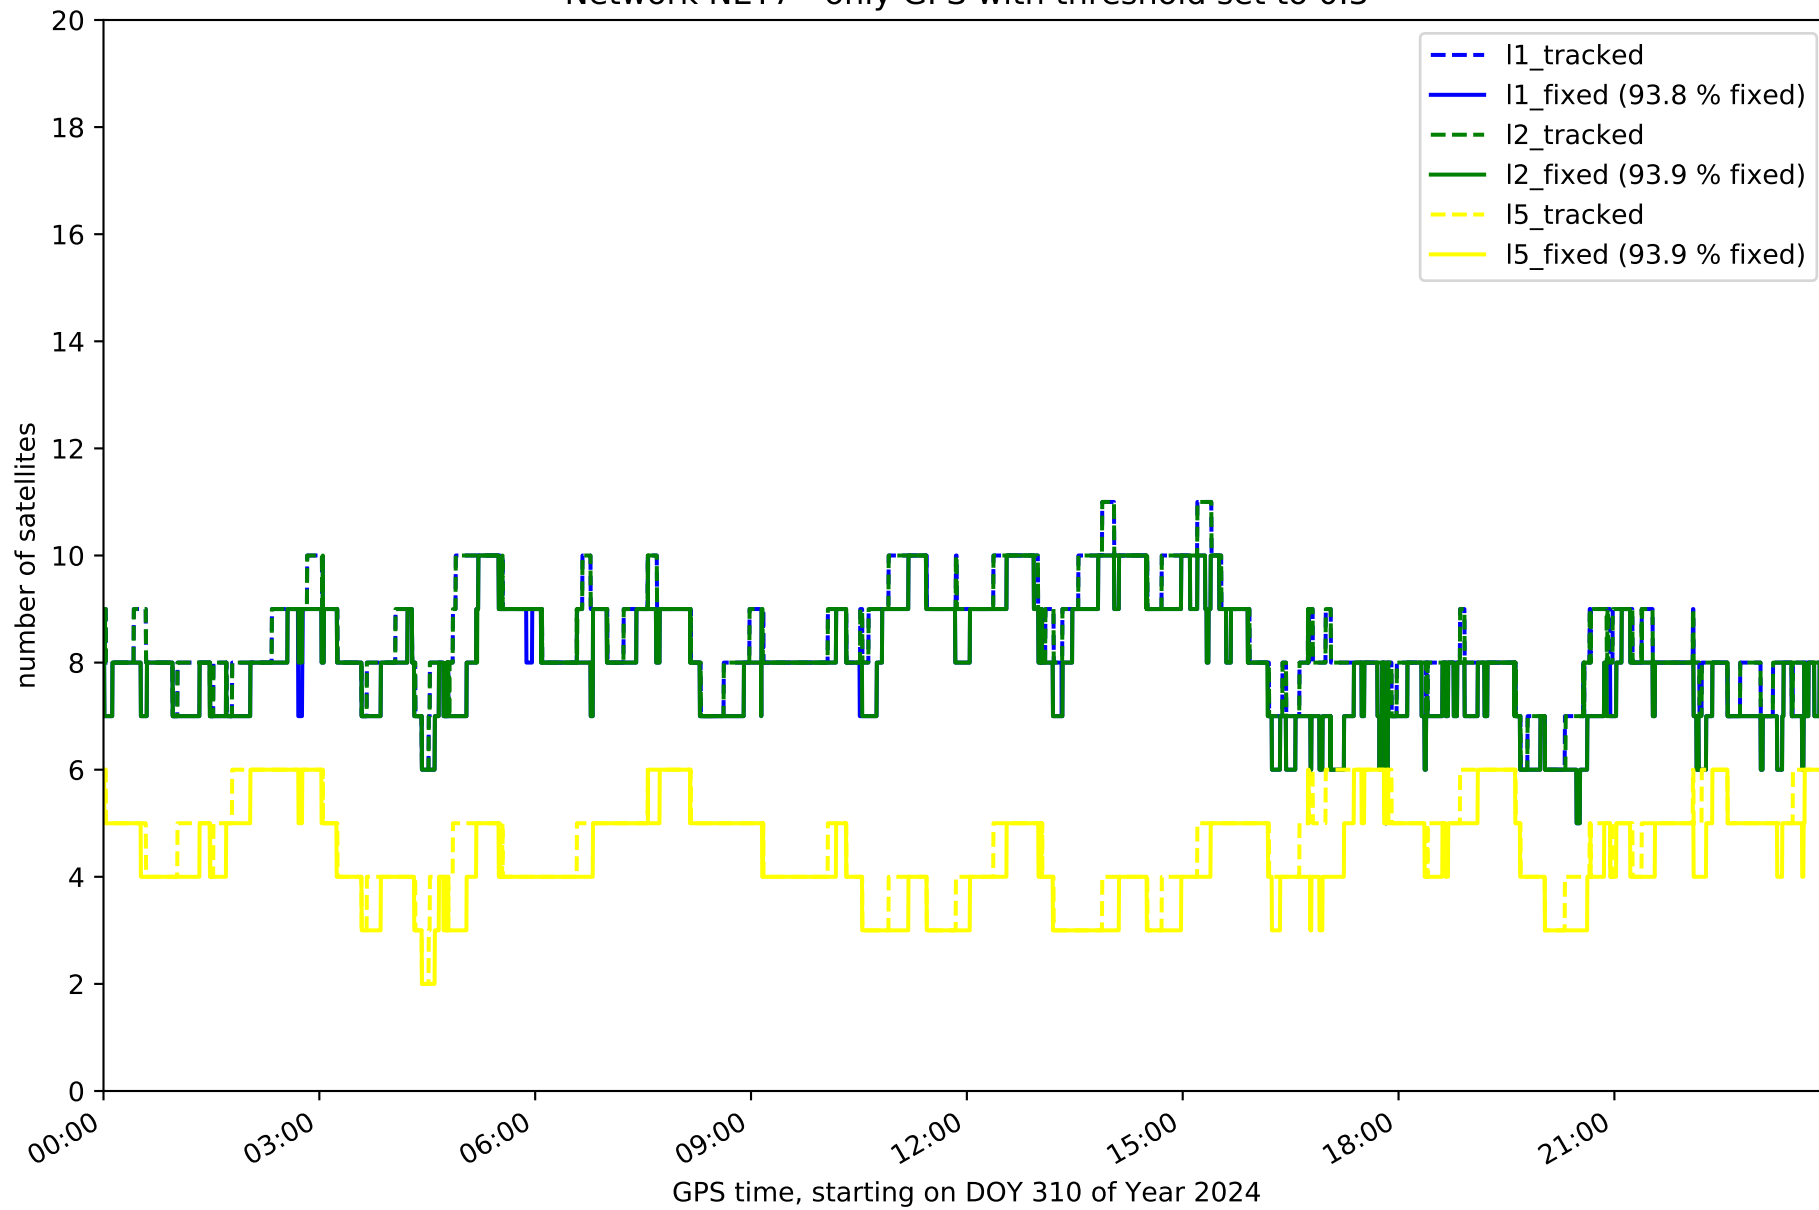

summary for network NET7

timeperiod chosen: from 2024-11-05-00:00:00 until 2024-11-05-23:59:58

average update rate (durations larger than 15 seconds considered as observation gap): 2.1 seconds

average fixing percentage with threshold set to 0.3: 93.9 percent

Processing rate in network NET7

Histogram of the processing rate in network NET7 (durations larger 15 seconds neglected)

Network NET7 with threshold set to 0.3

Fixing percentage of satellites in network NET7 with threshold set to 0.3

Network NET7 - only GPS with threshold set to 0.3

Network NET7 - only GLONASS with threshold set to 0.3

Network NET7 - only BDS with threshold set to 0.3

Network NET7 - only Galileo with threshold set to 0.3