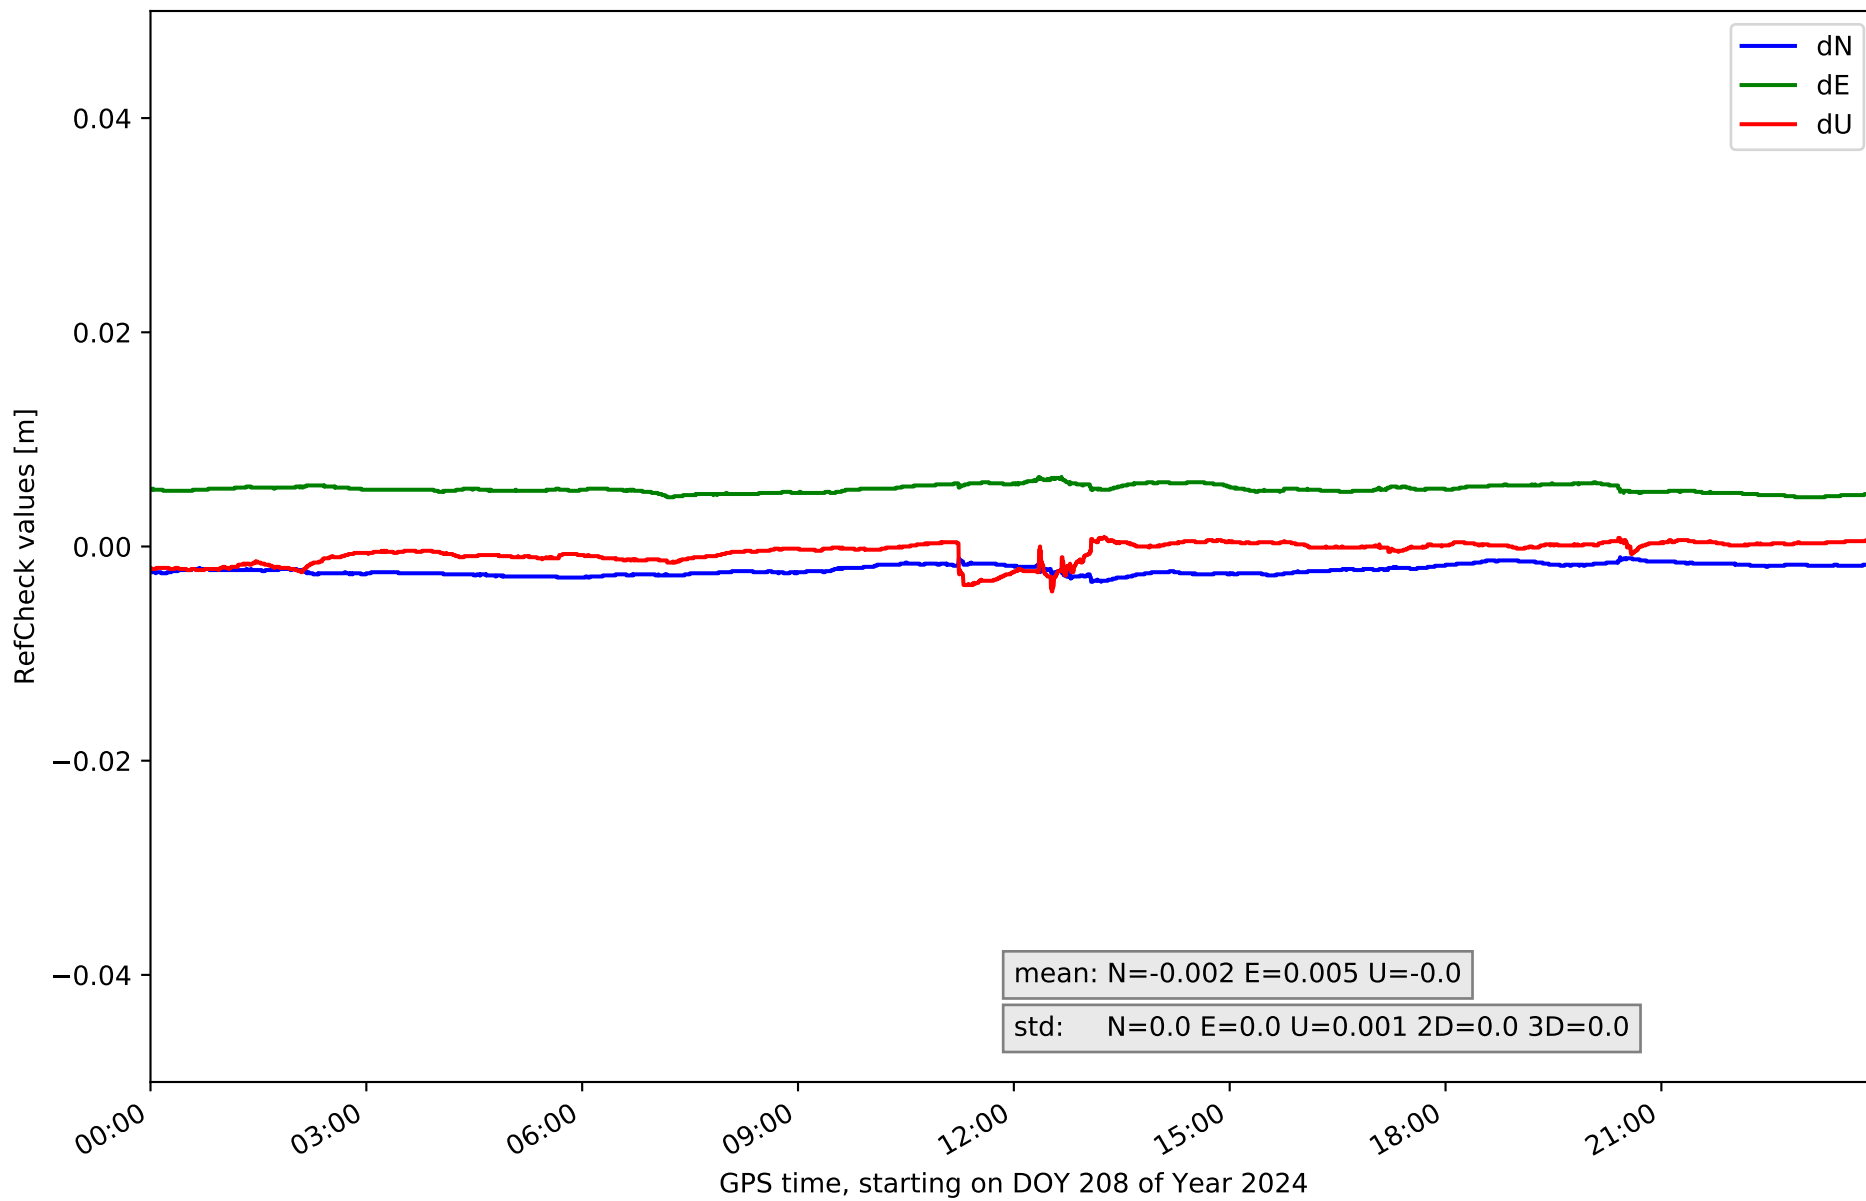

RefCheck for station TUD1 in network NET9