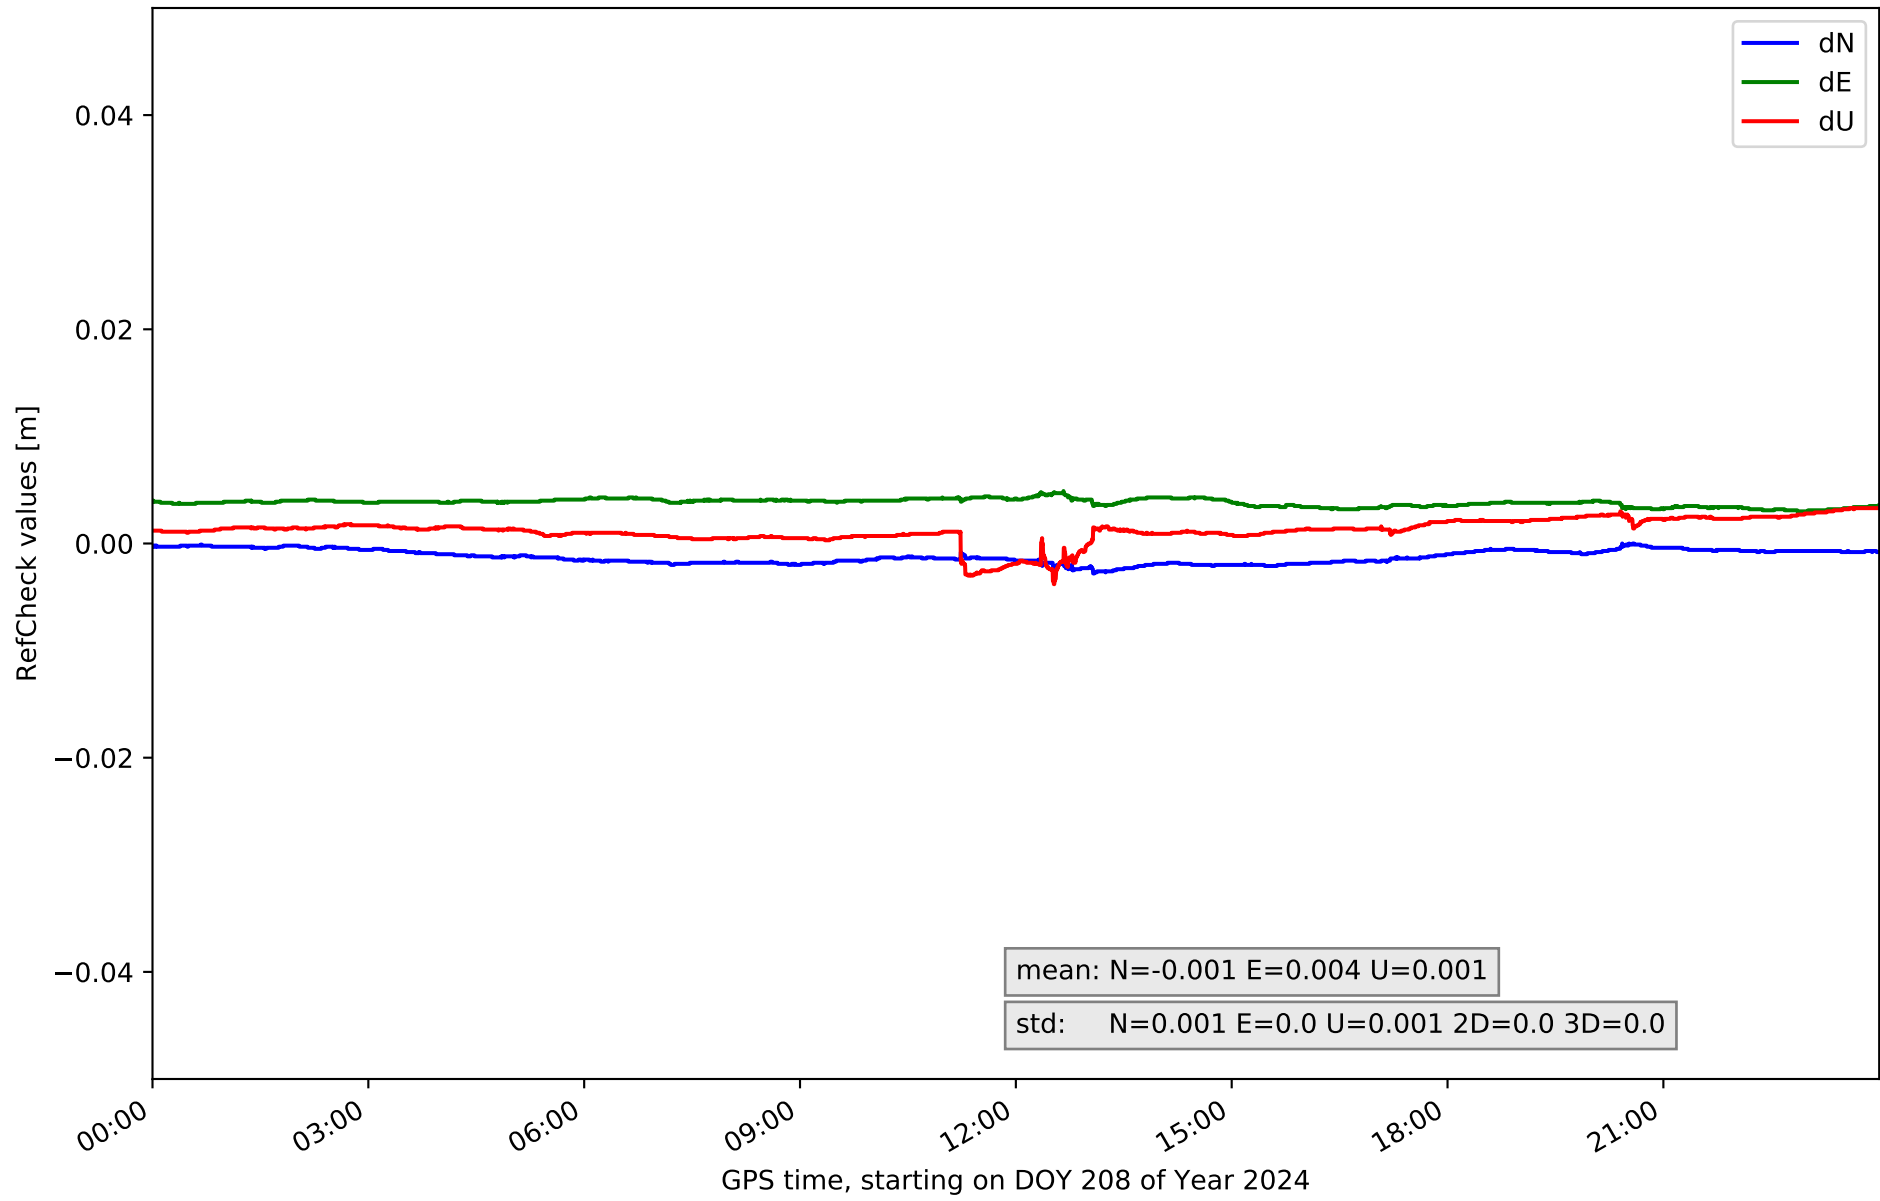

RefCheck for station OSCA in network NET9