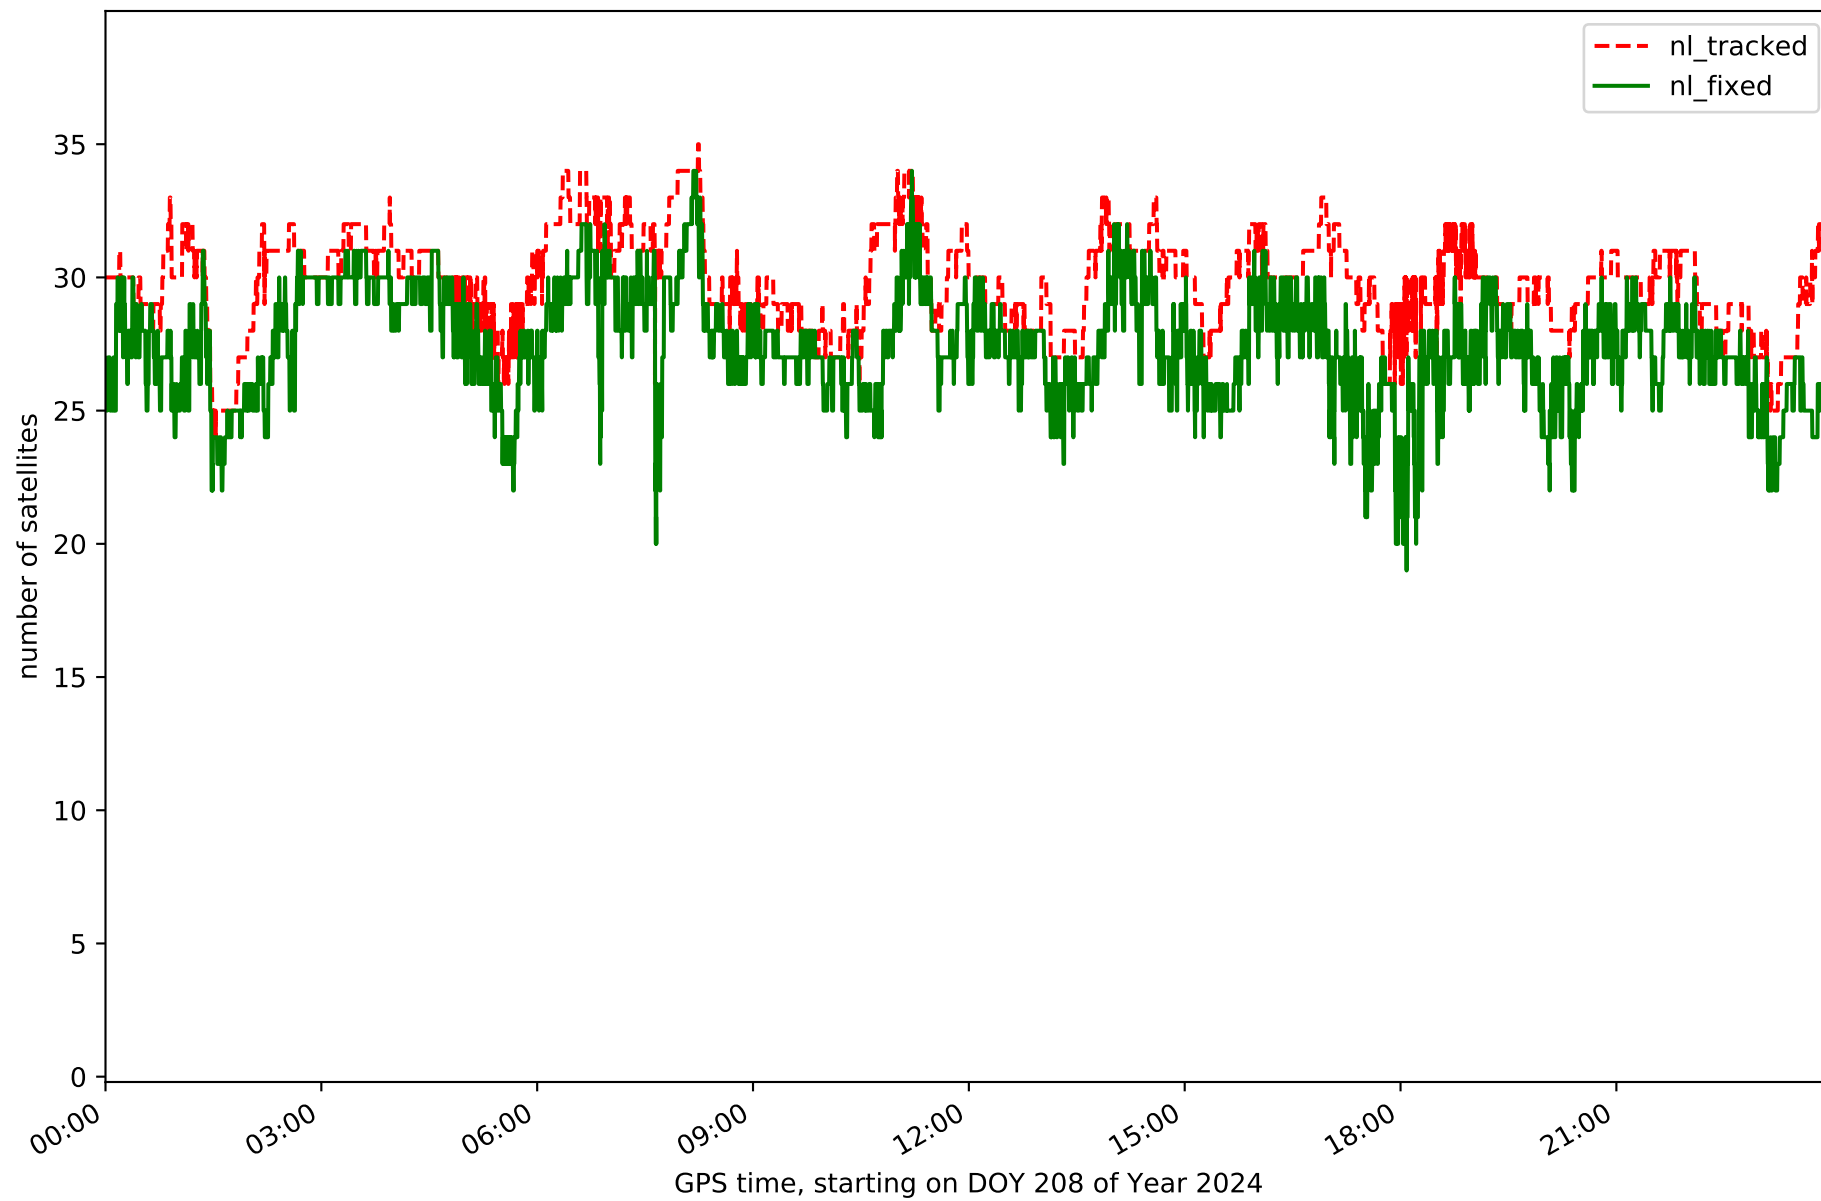

Station CARC in network NET9