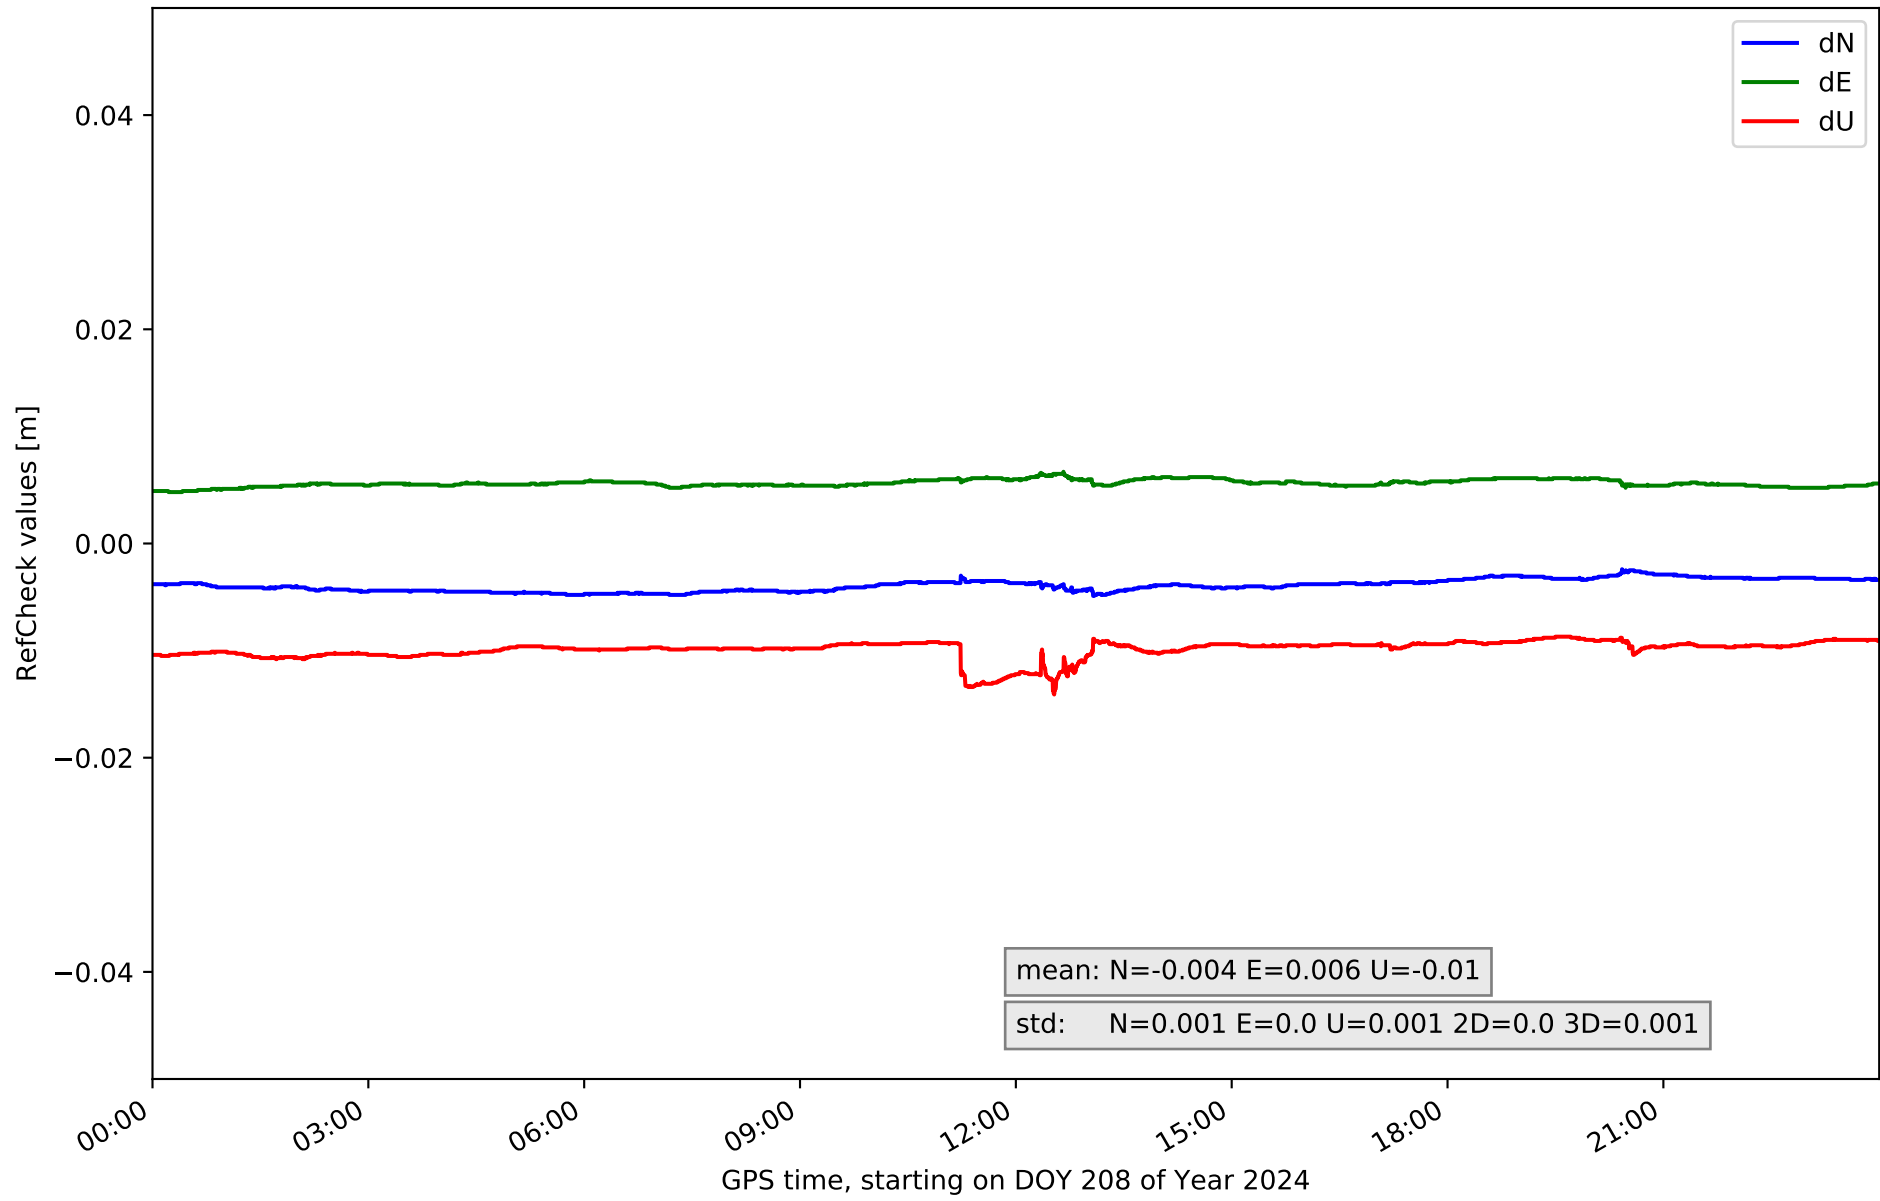

RefCheck for station EJEA in network NET9