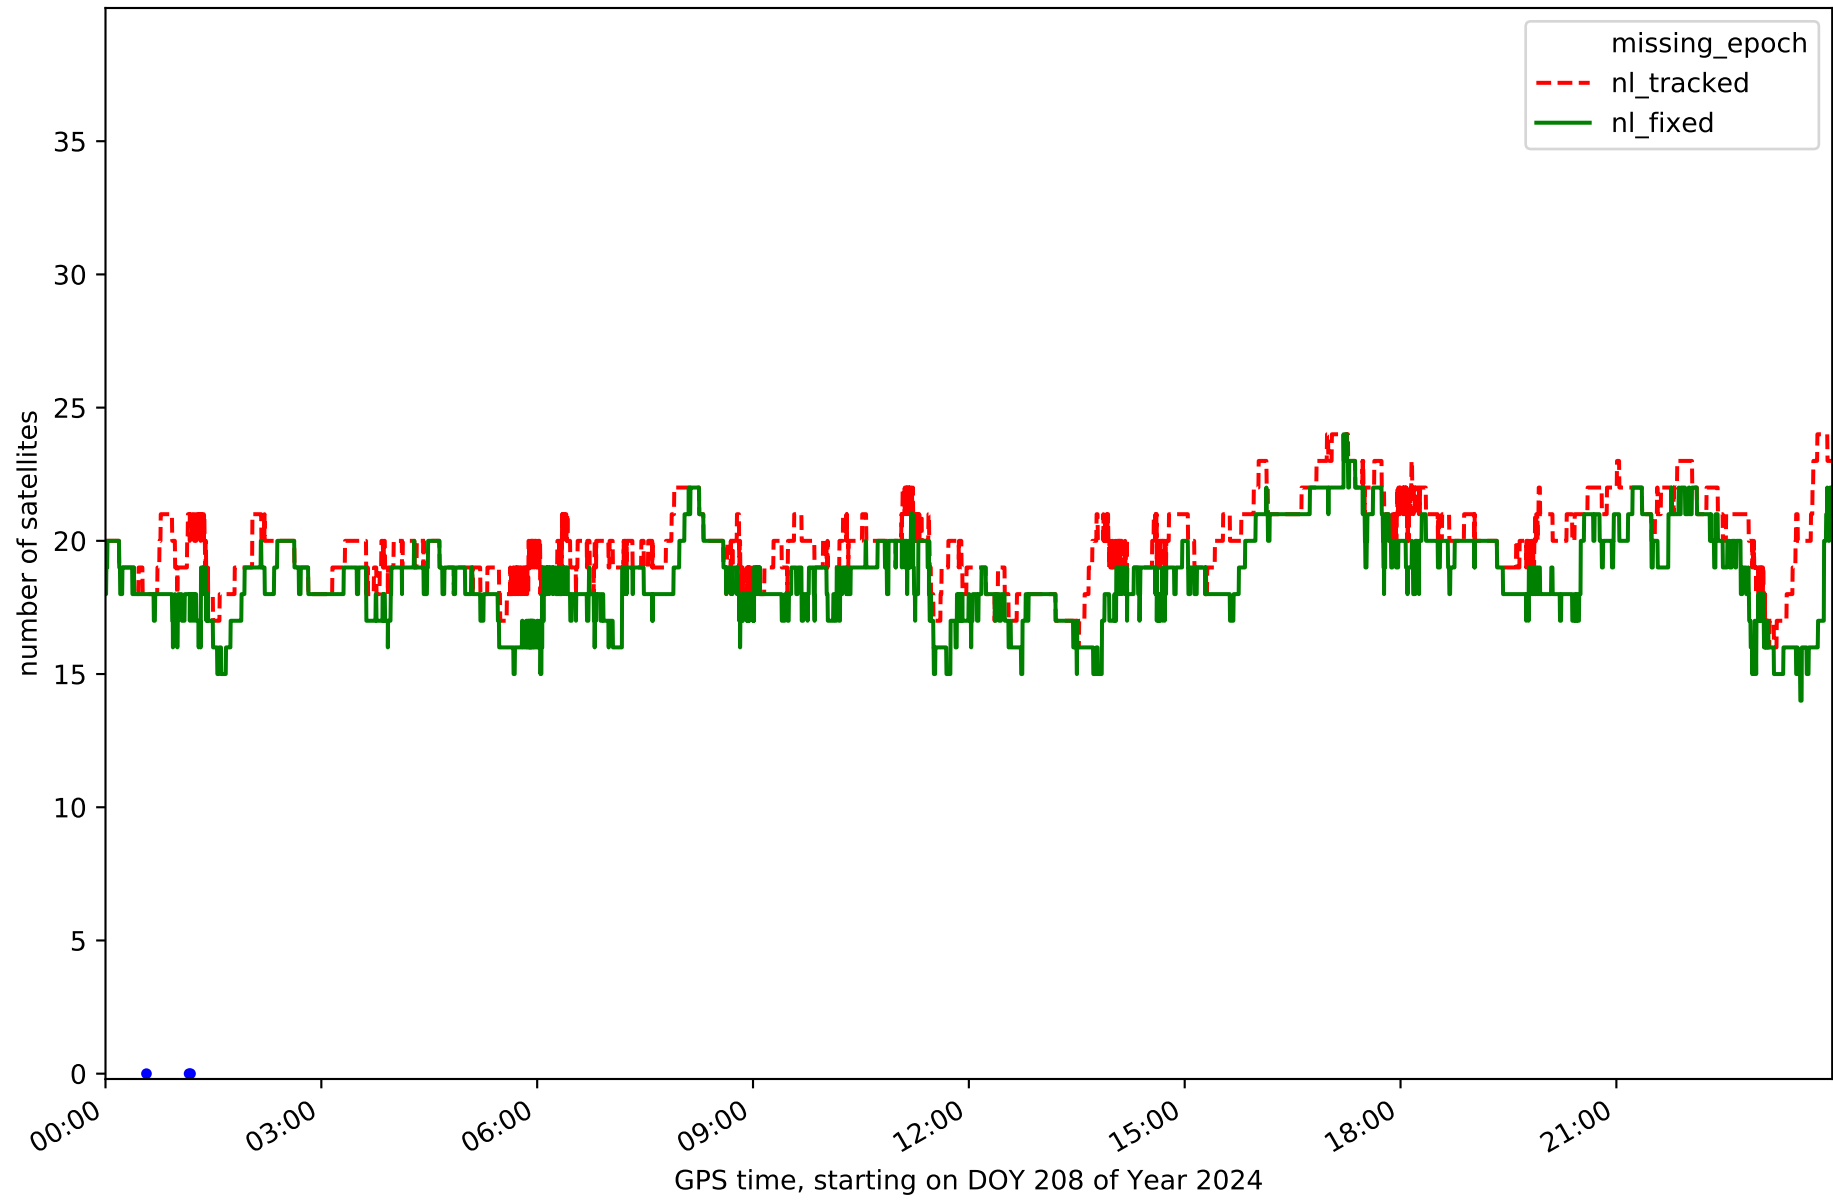

Station FRAG in network NET9