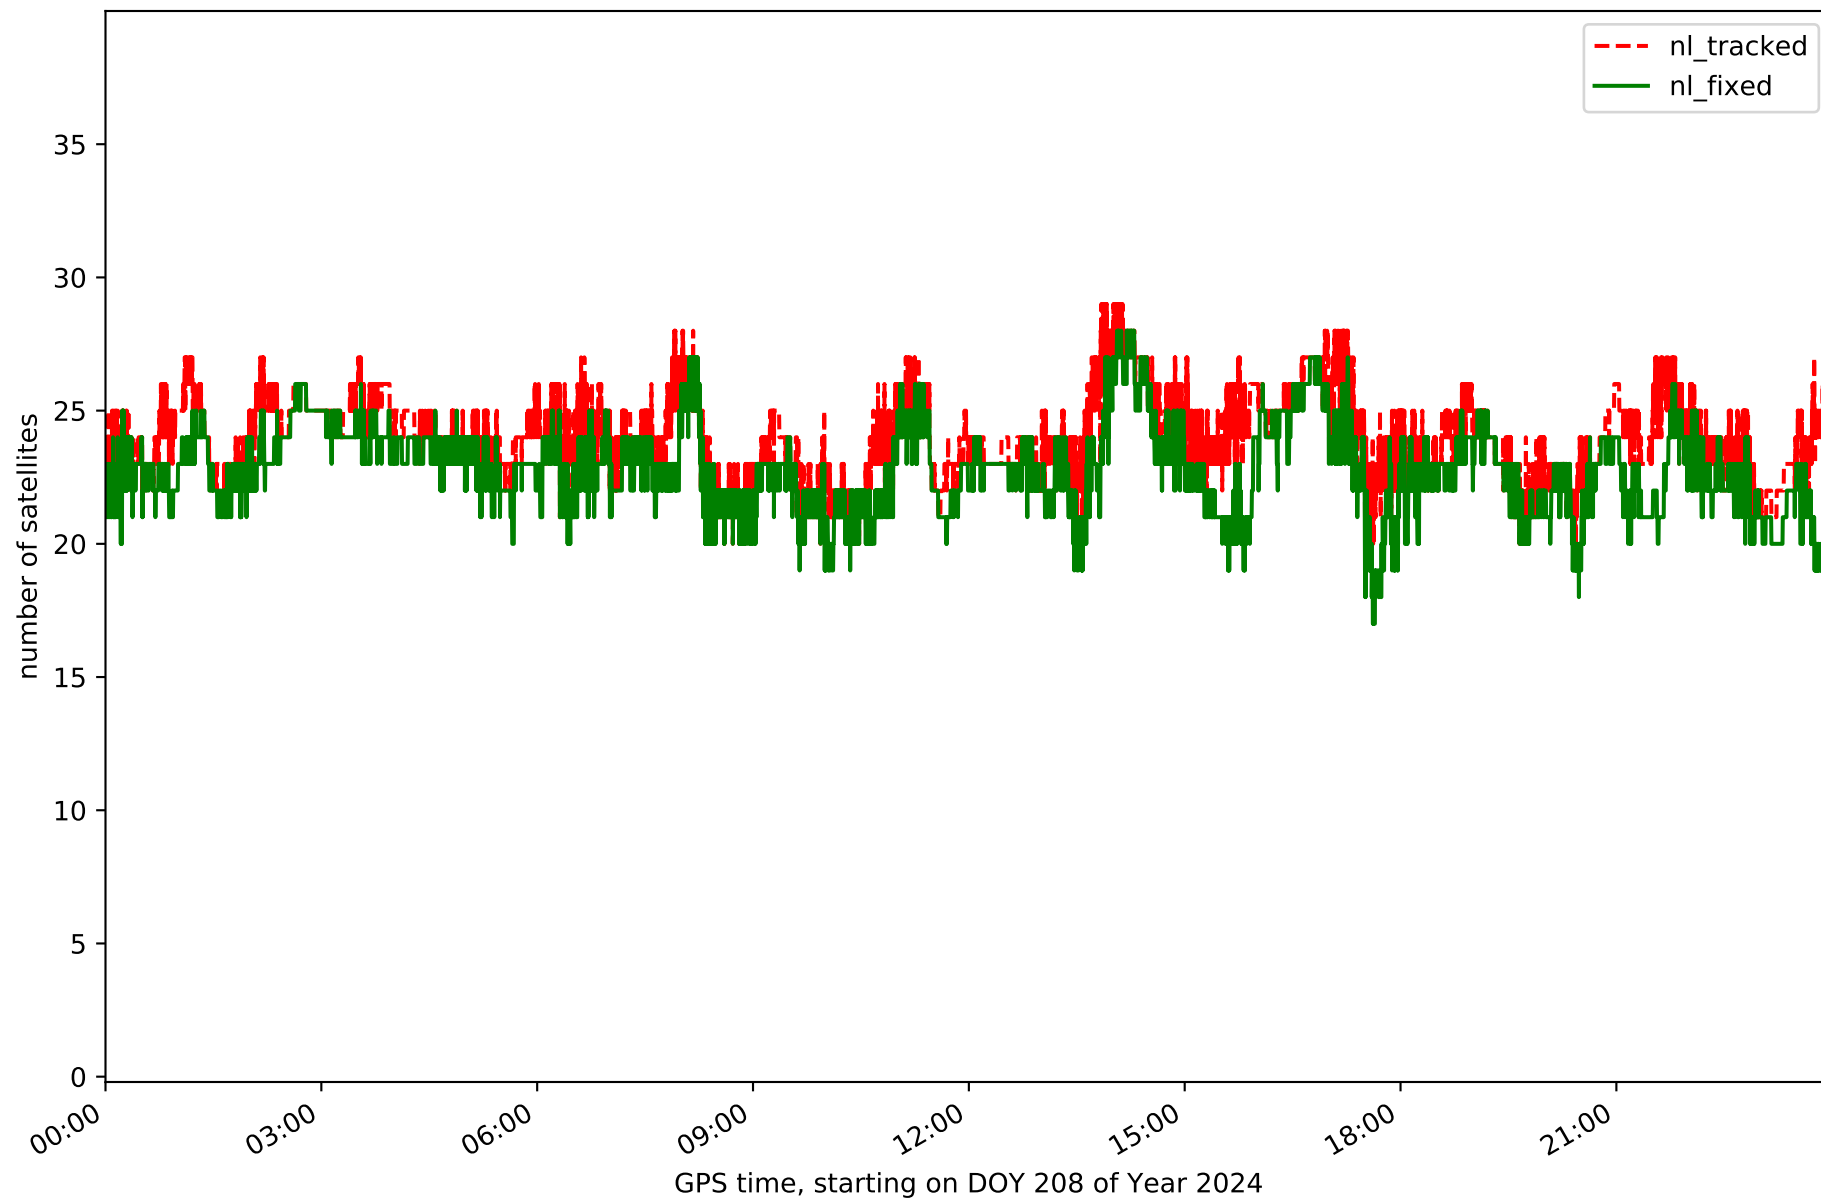

Station ZARA in network NET9