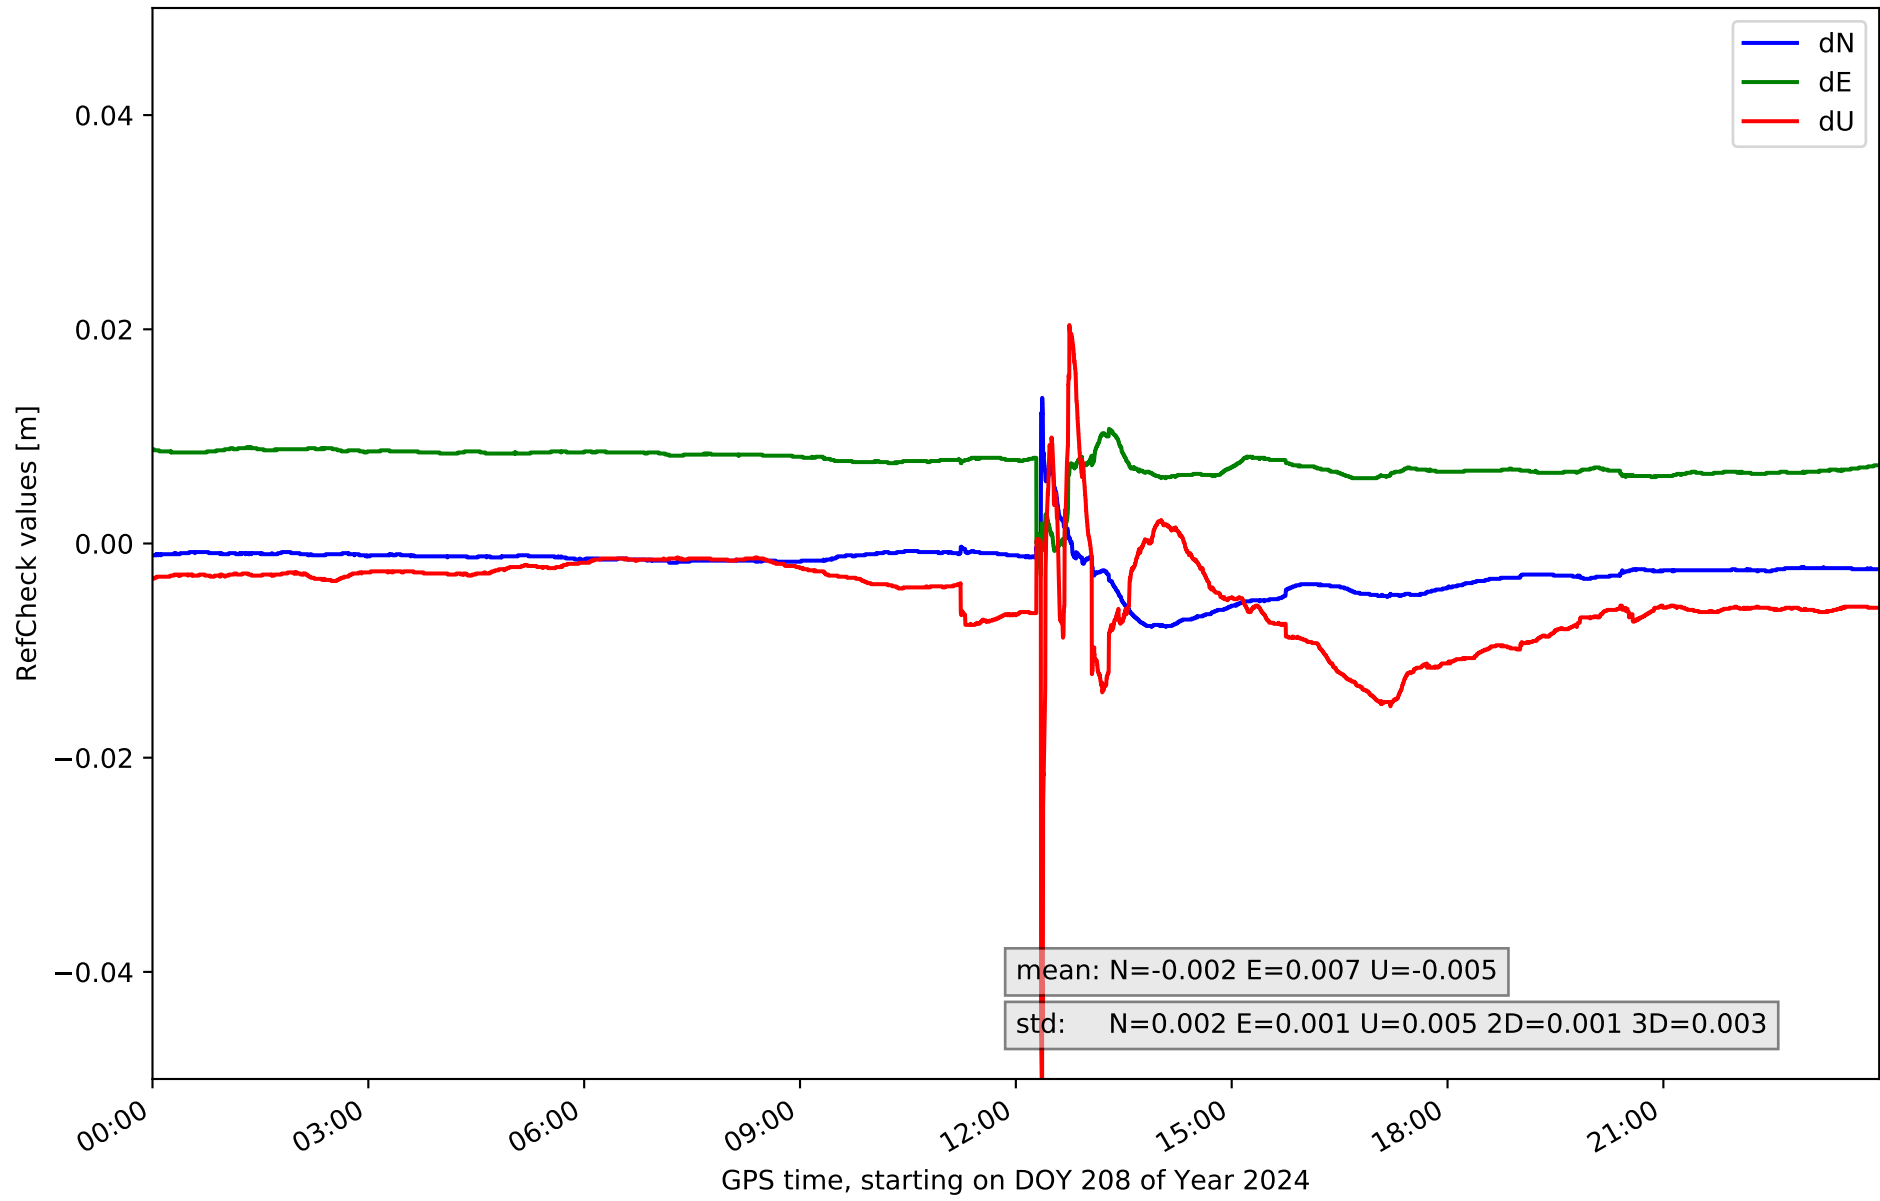

RefCheck for station CSOS in network NET9