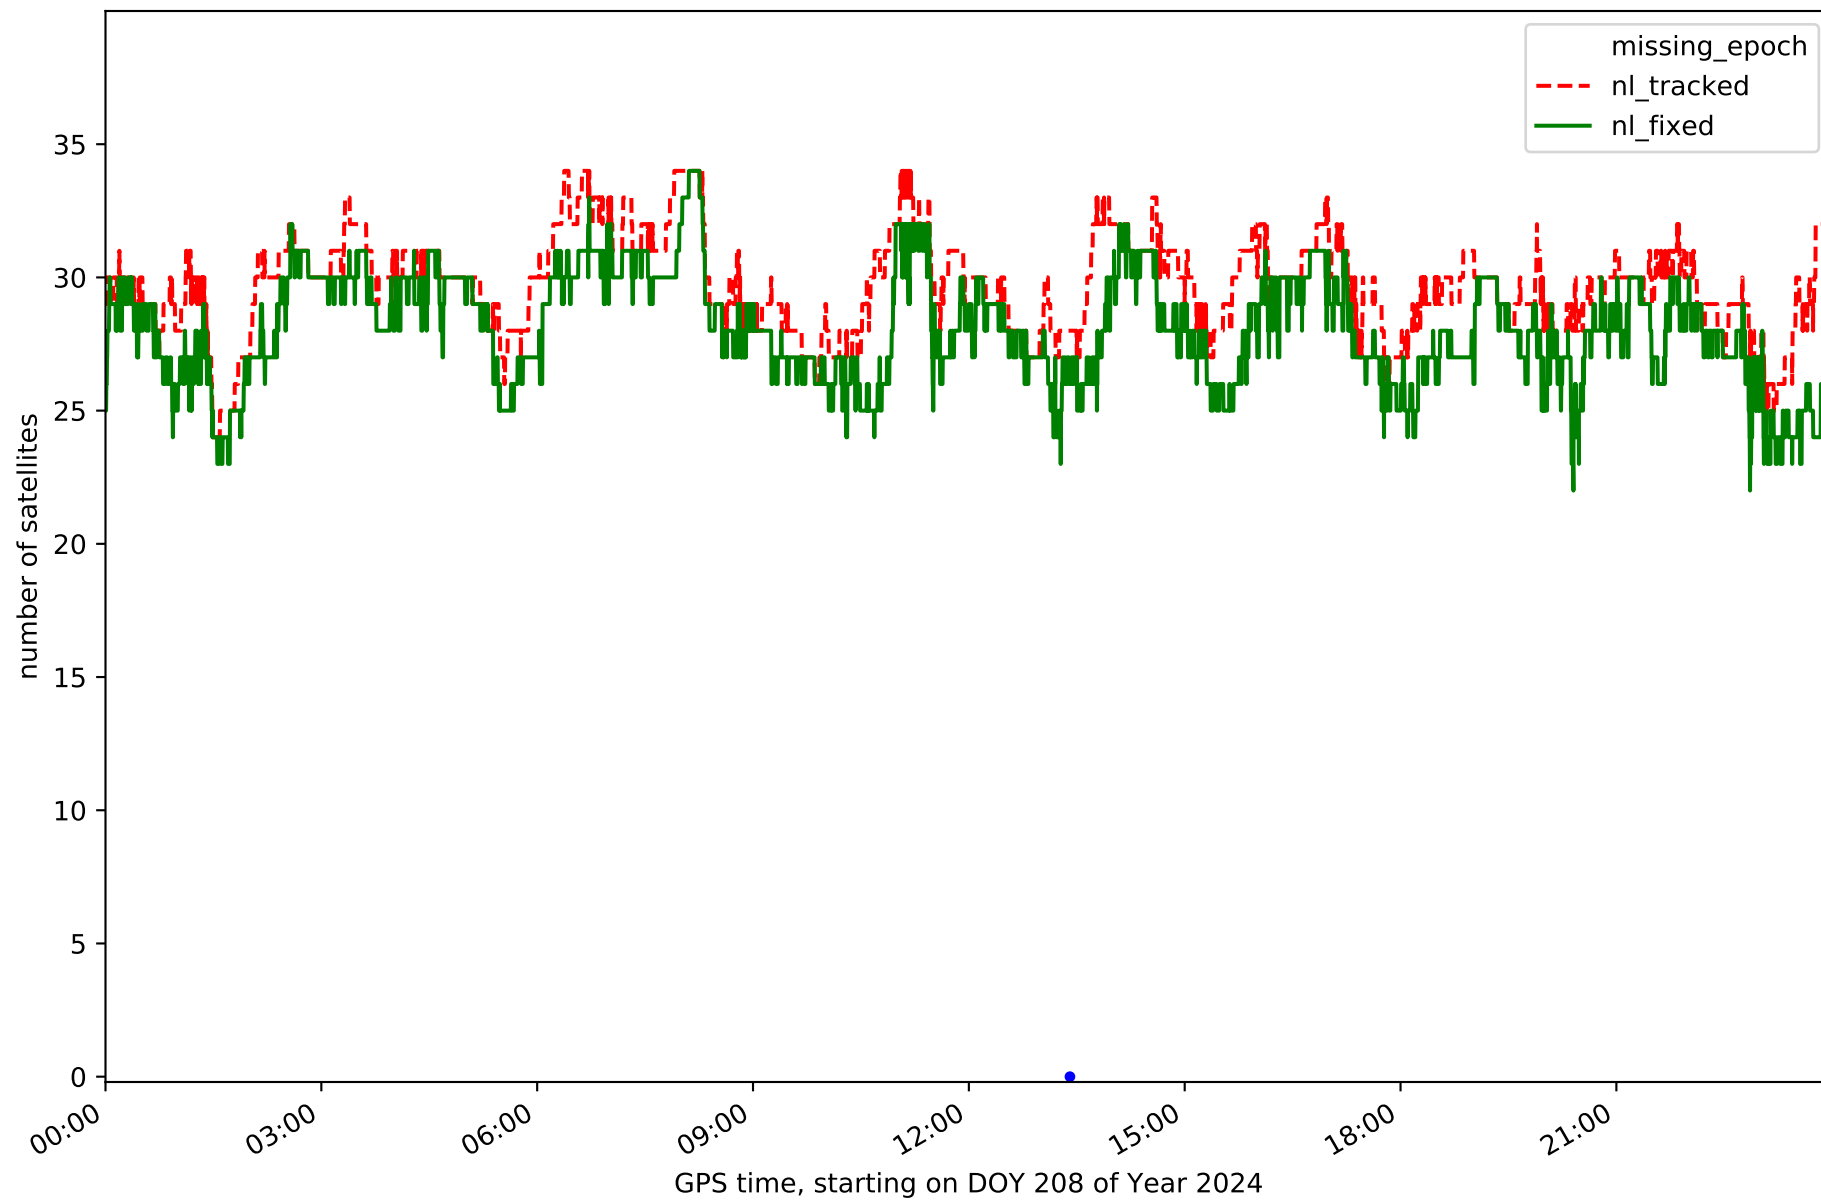

Station SRNA in network NET9