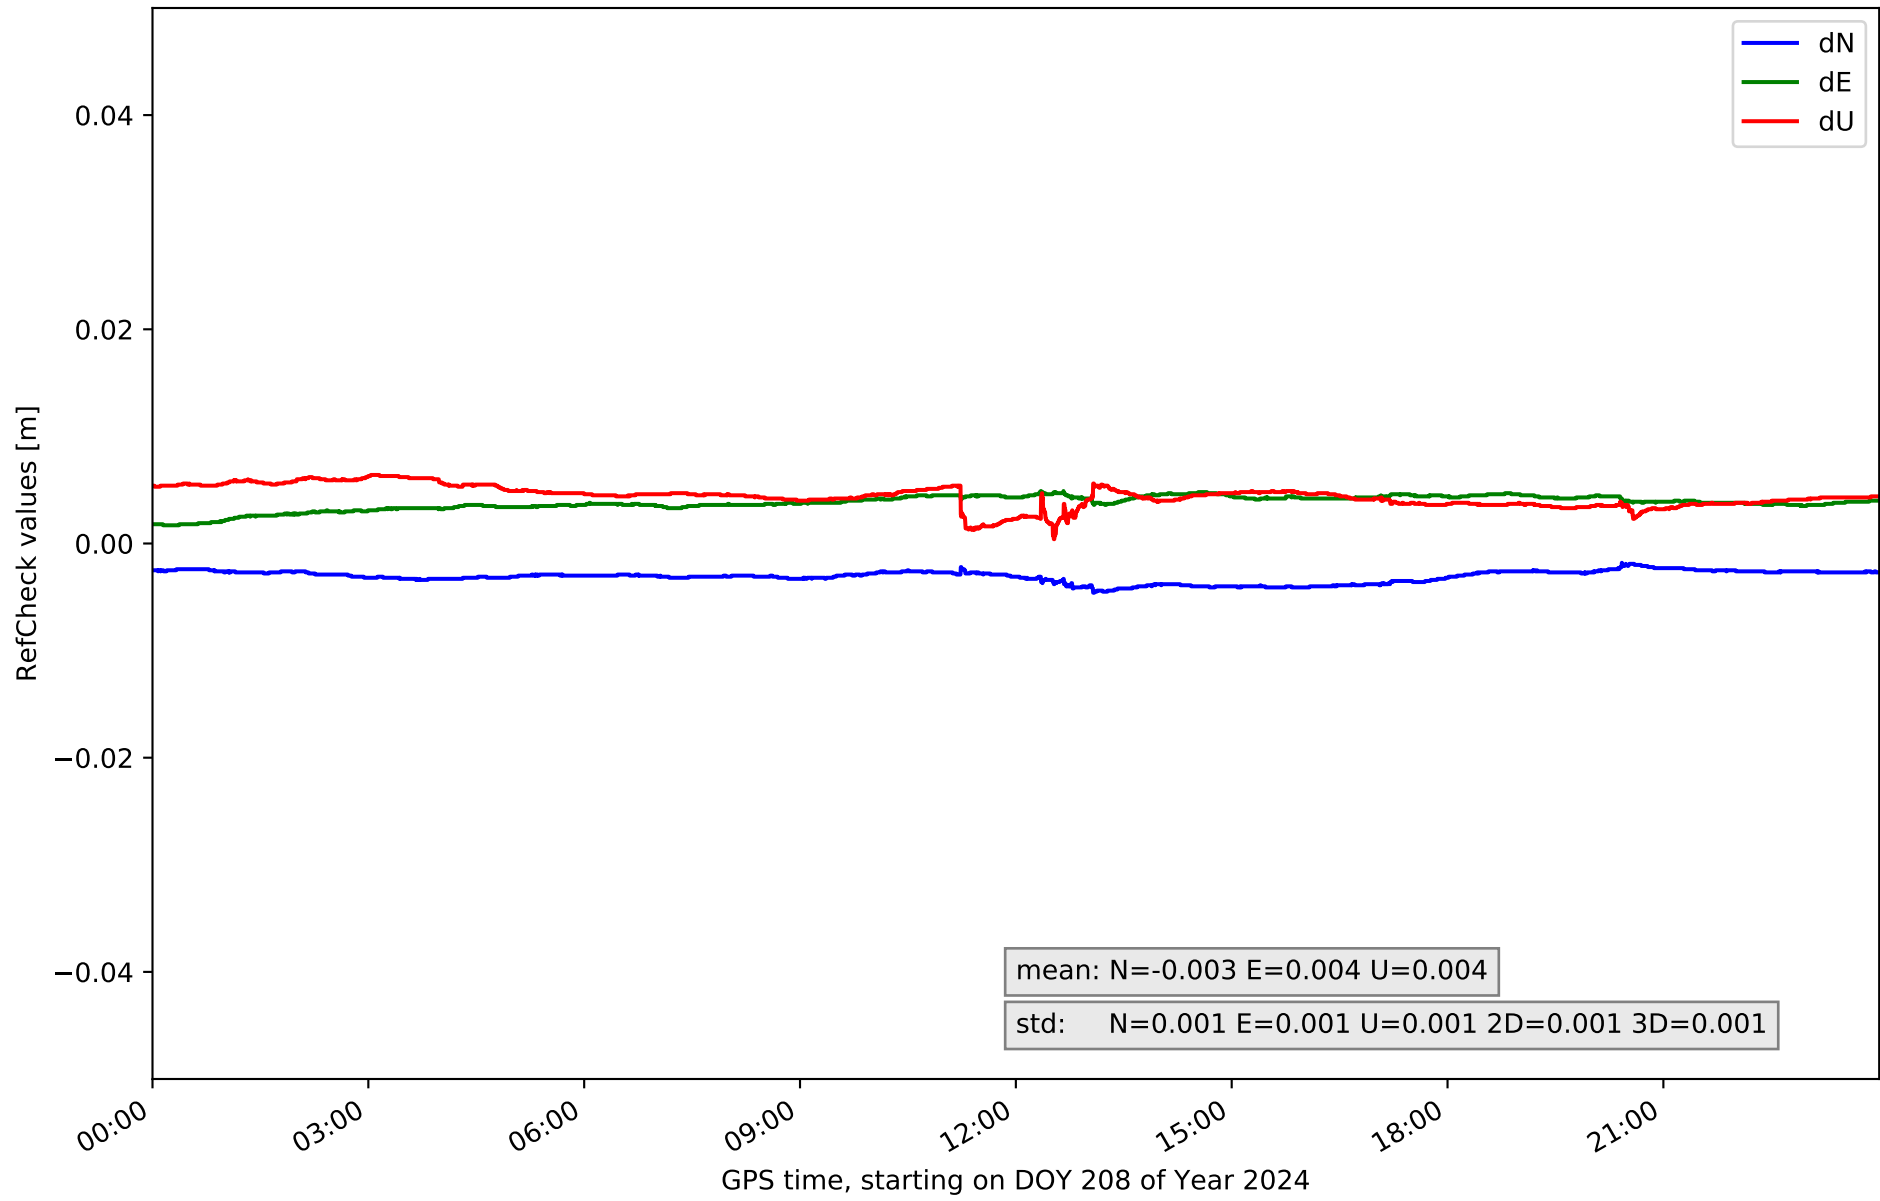

RefCheck for station RONL in network NET9