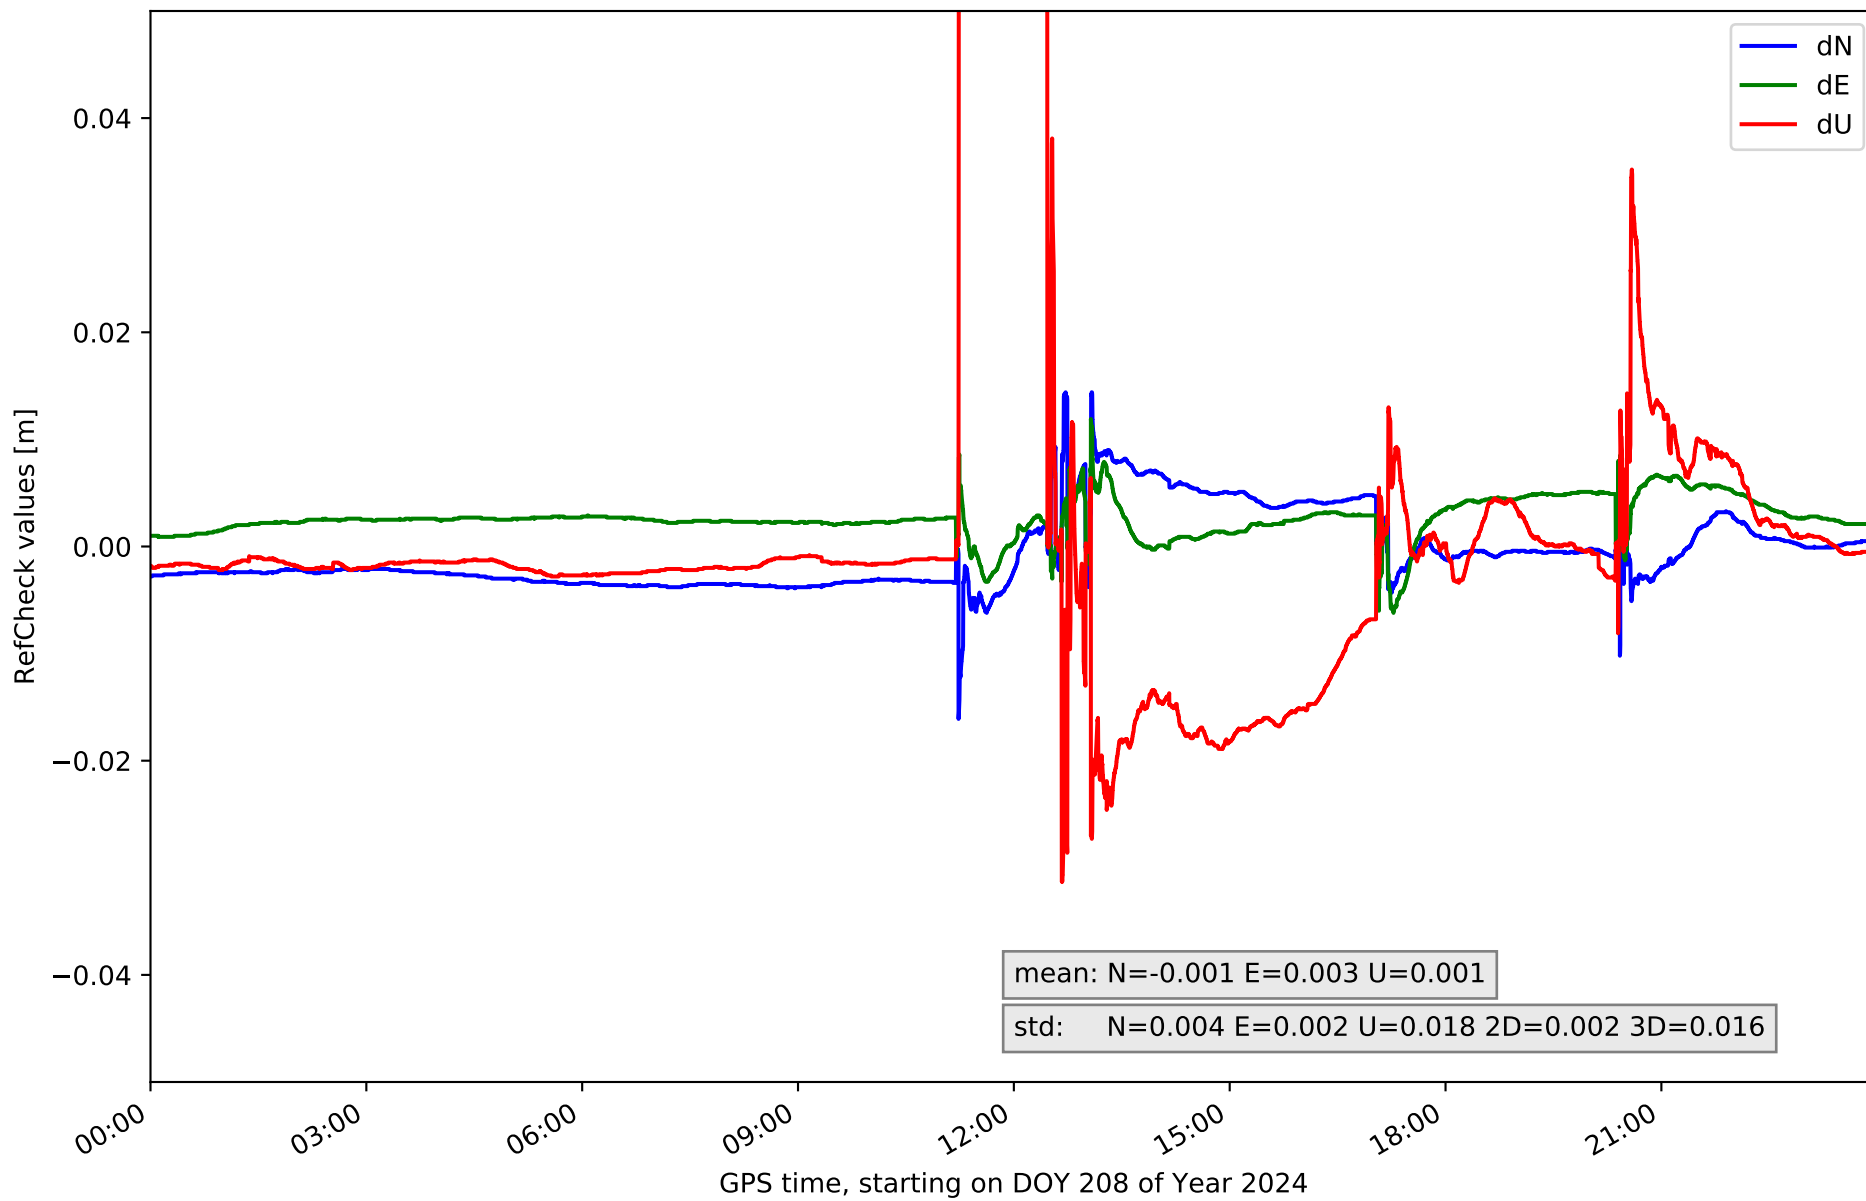

RefCheck for station BLGU in network NET9