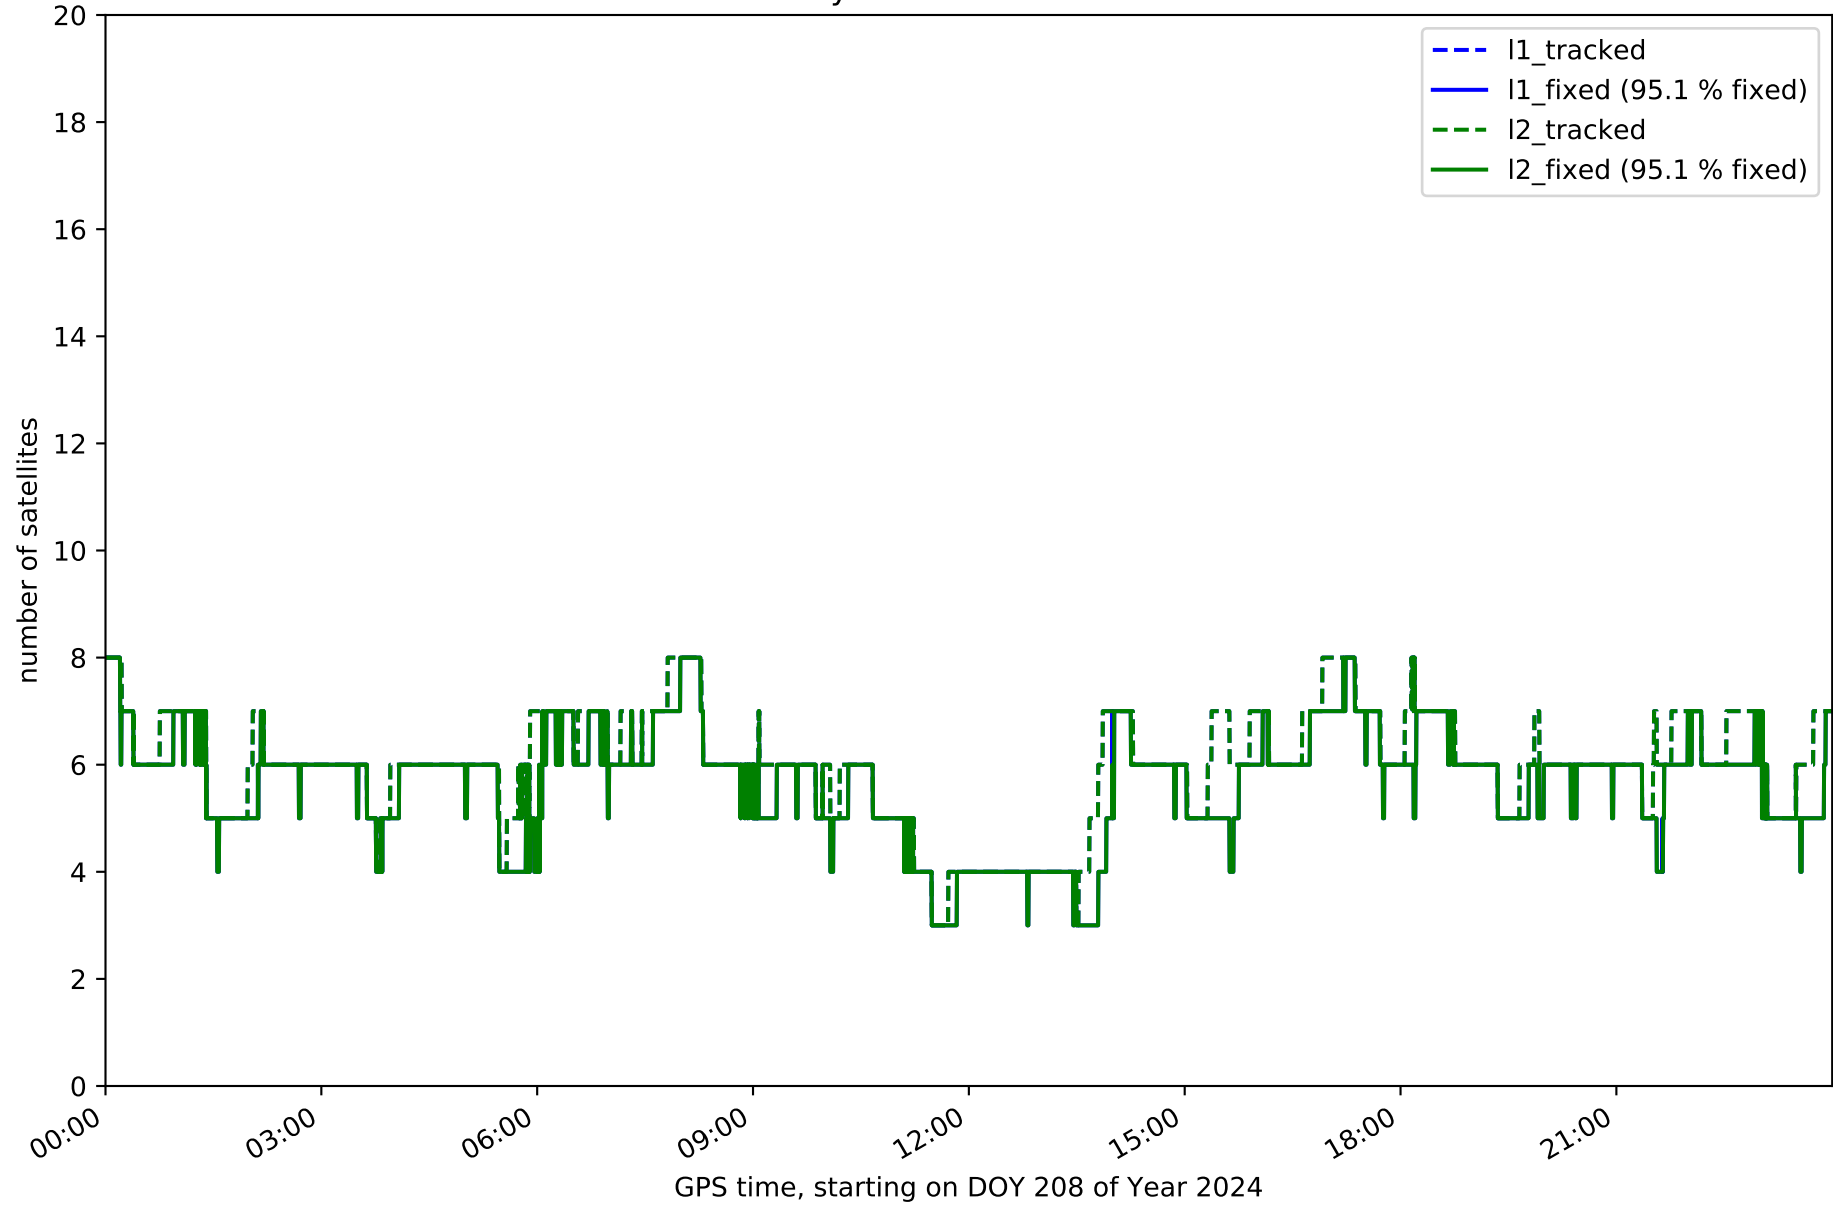

summary for network NET9

timeperiod chosen: from 2024-07-26-00:00:00 until 2024-07-26-23:59:59

average update rate (durations larger than 15 seconds considered as observation gap): 1.5 seconds

average fixing percentage with threshold set to 0.3: 95.0 percent

Processing rate in network NET9

Histogram of the processing rate in network NET9 (durations larger 15 seconds neglected)

Network NET9 with threshold set to 0.3

Fixing percentage of satellites in network NET9 with threshold set to 0.3

Network NET9 - only GPS with threshold set to 0.3

Network NET9 - only GLONASS with threshold set to 0.3

Network NET9 - only BDS with threshold set to 0.3

Network NET9 - only Galileo with threshold set to 0.3