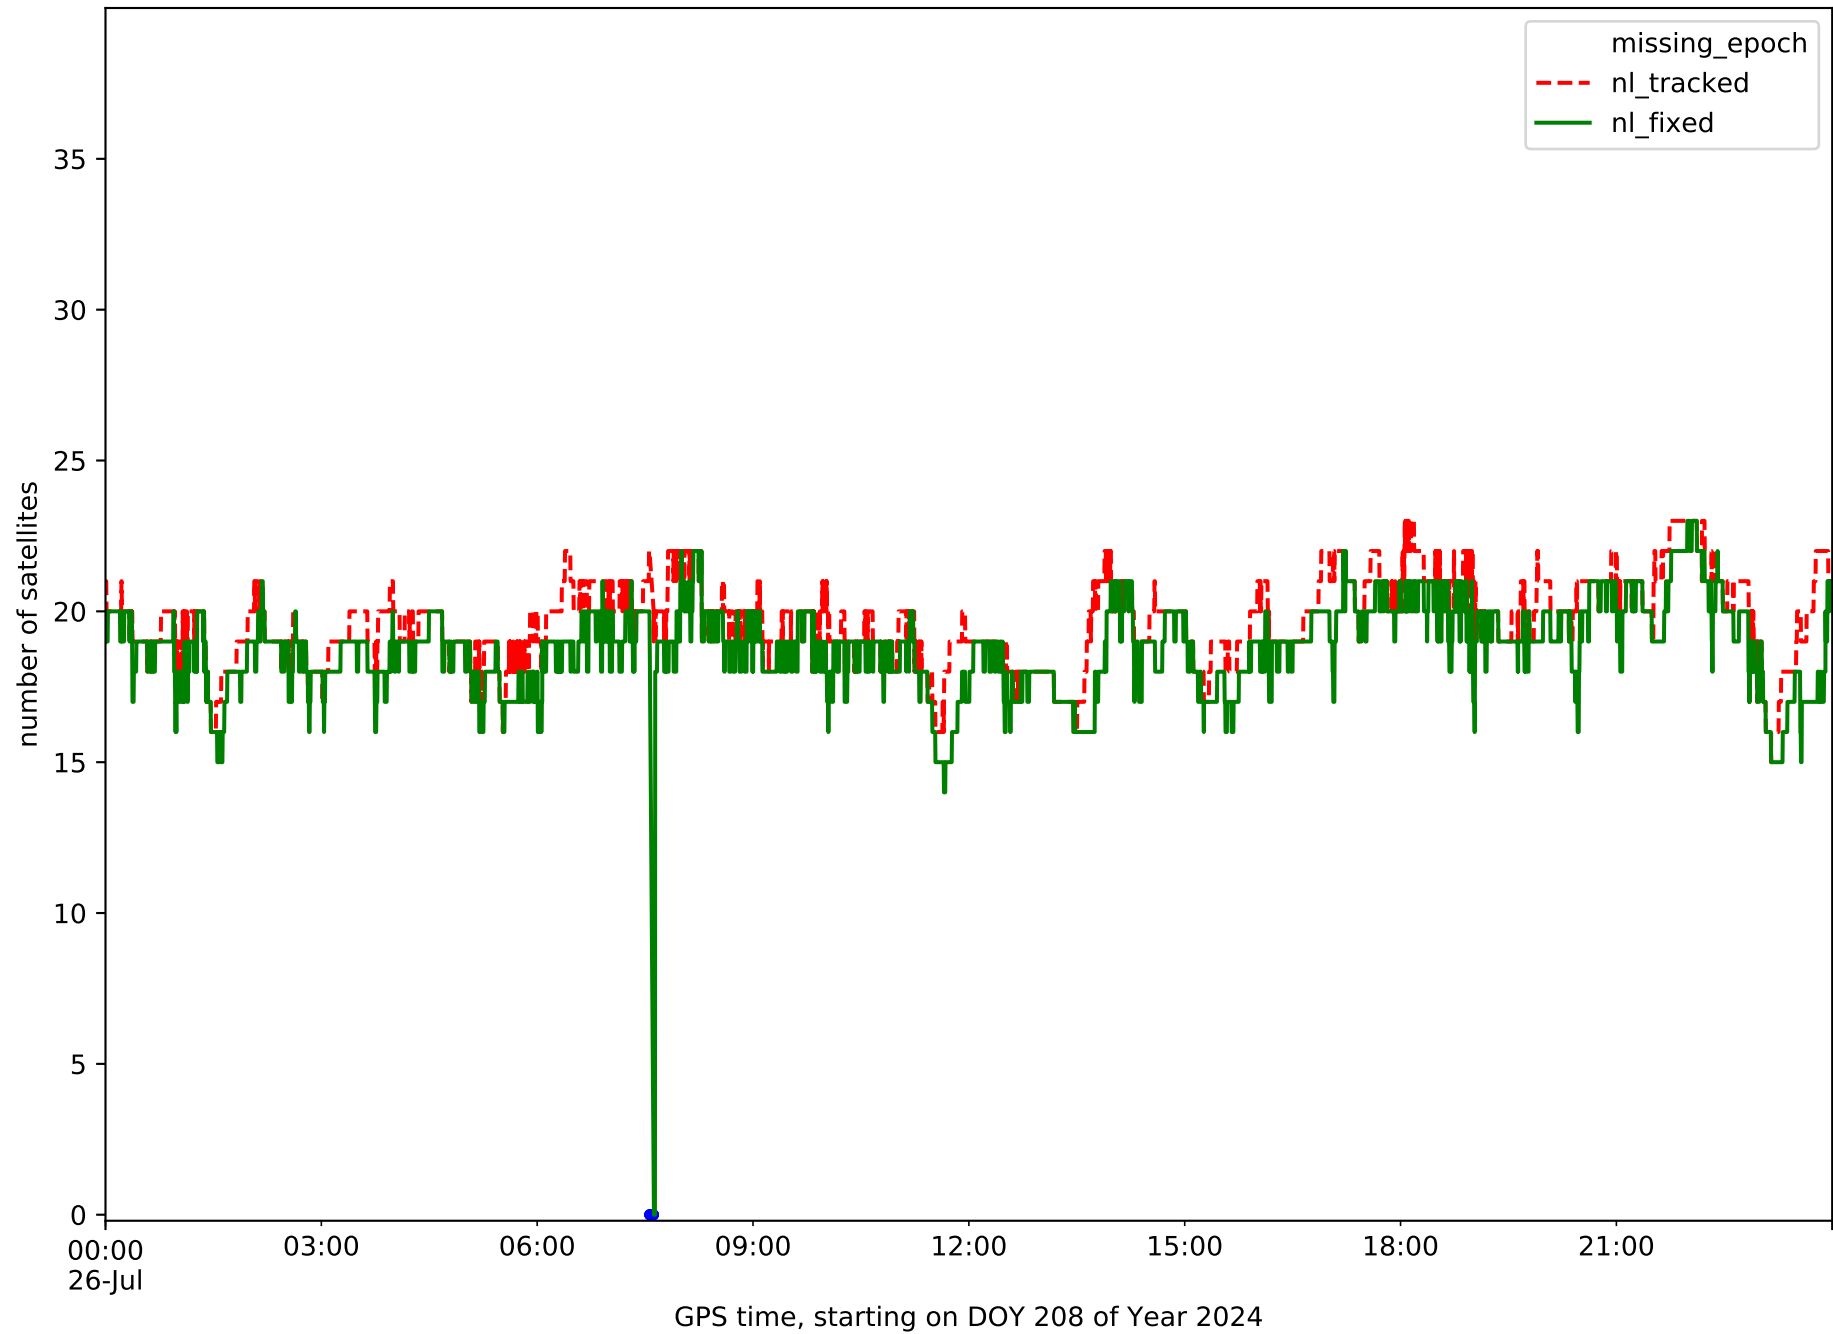

Station JACA in network NET9