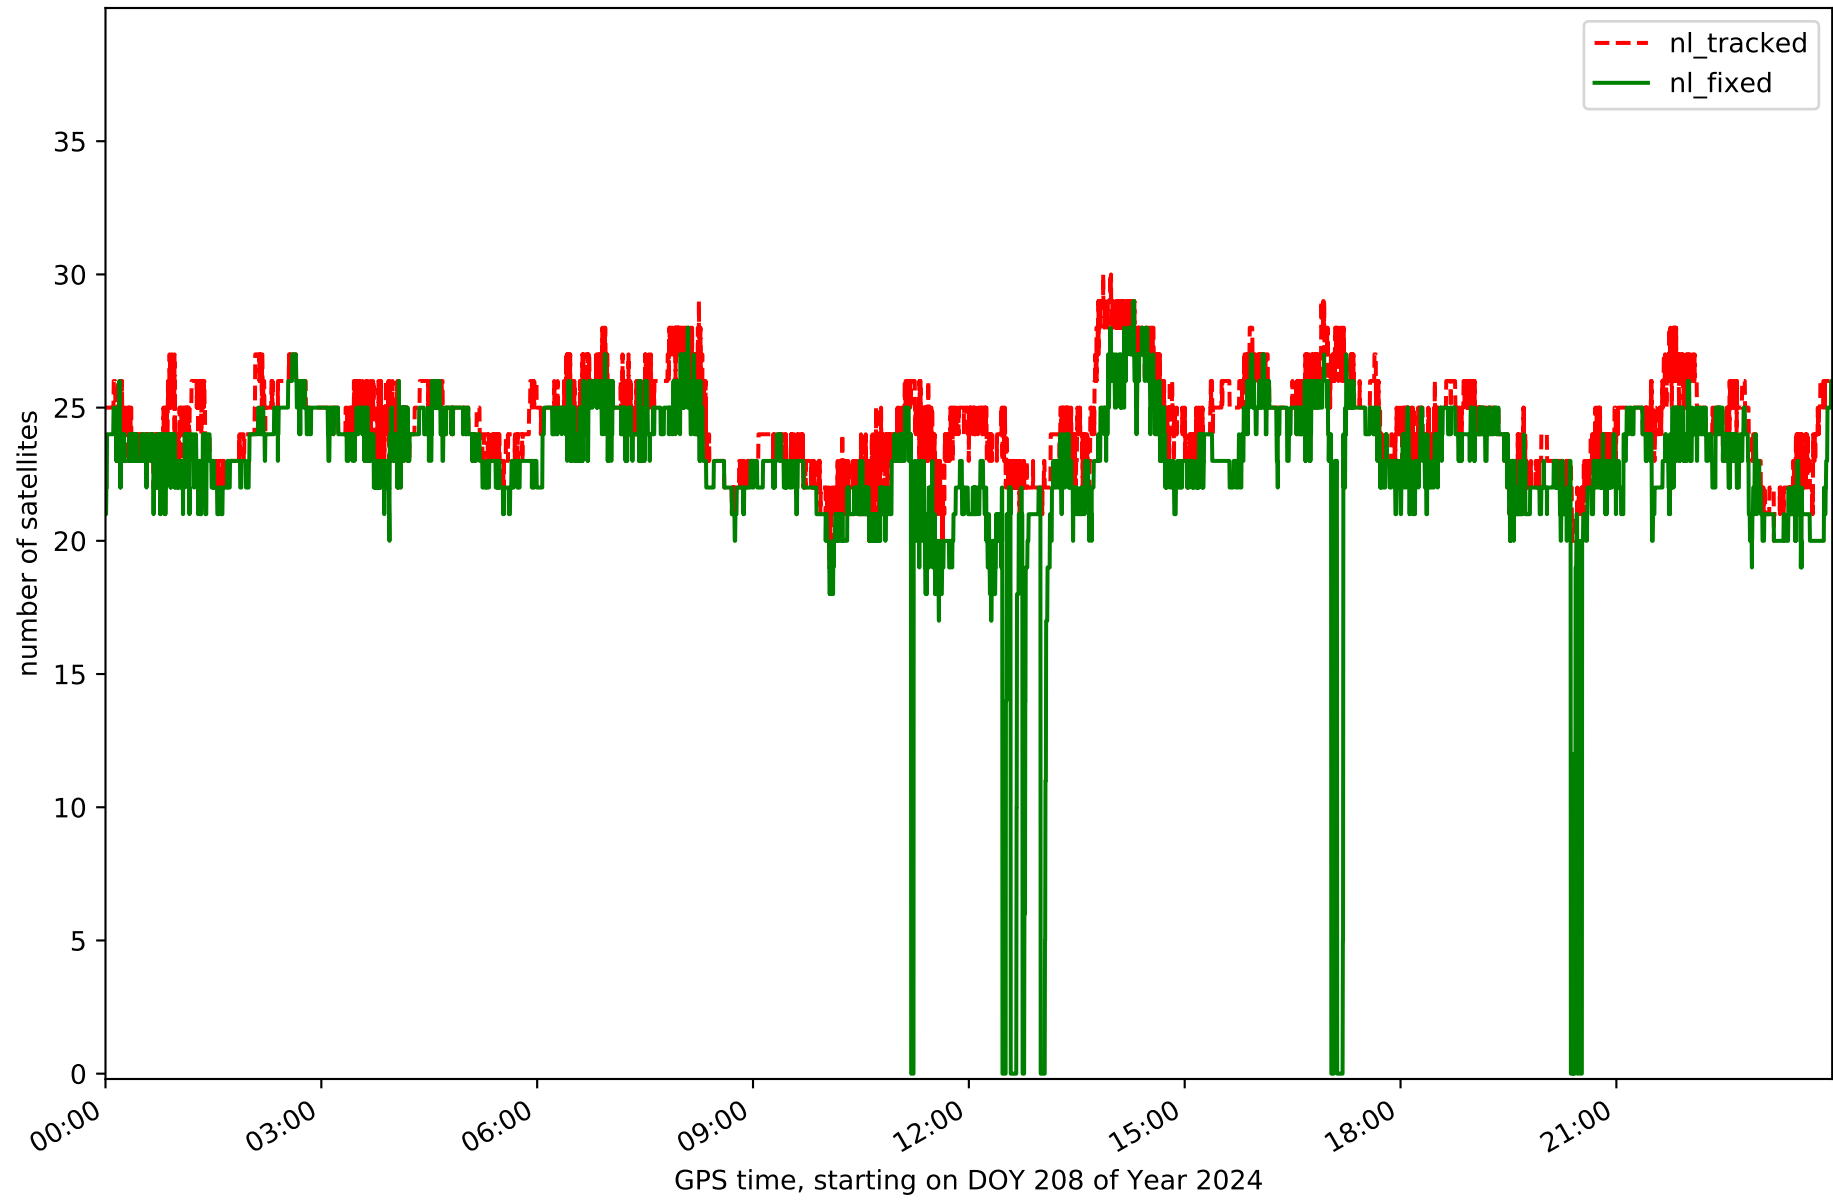

Station BLGU in network NET9