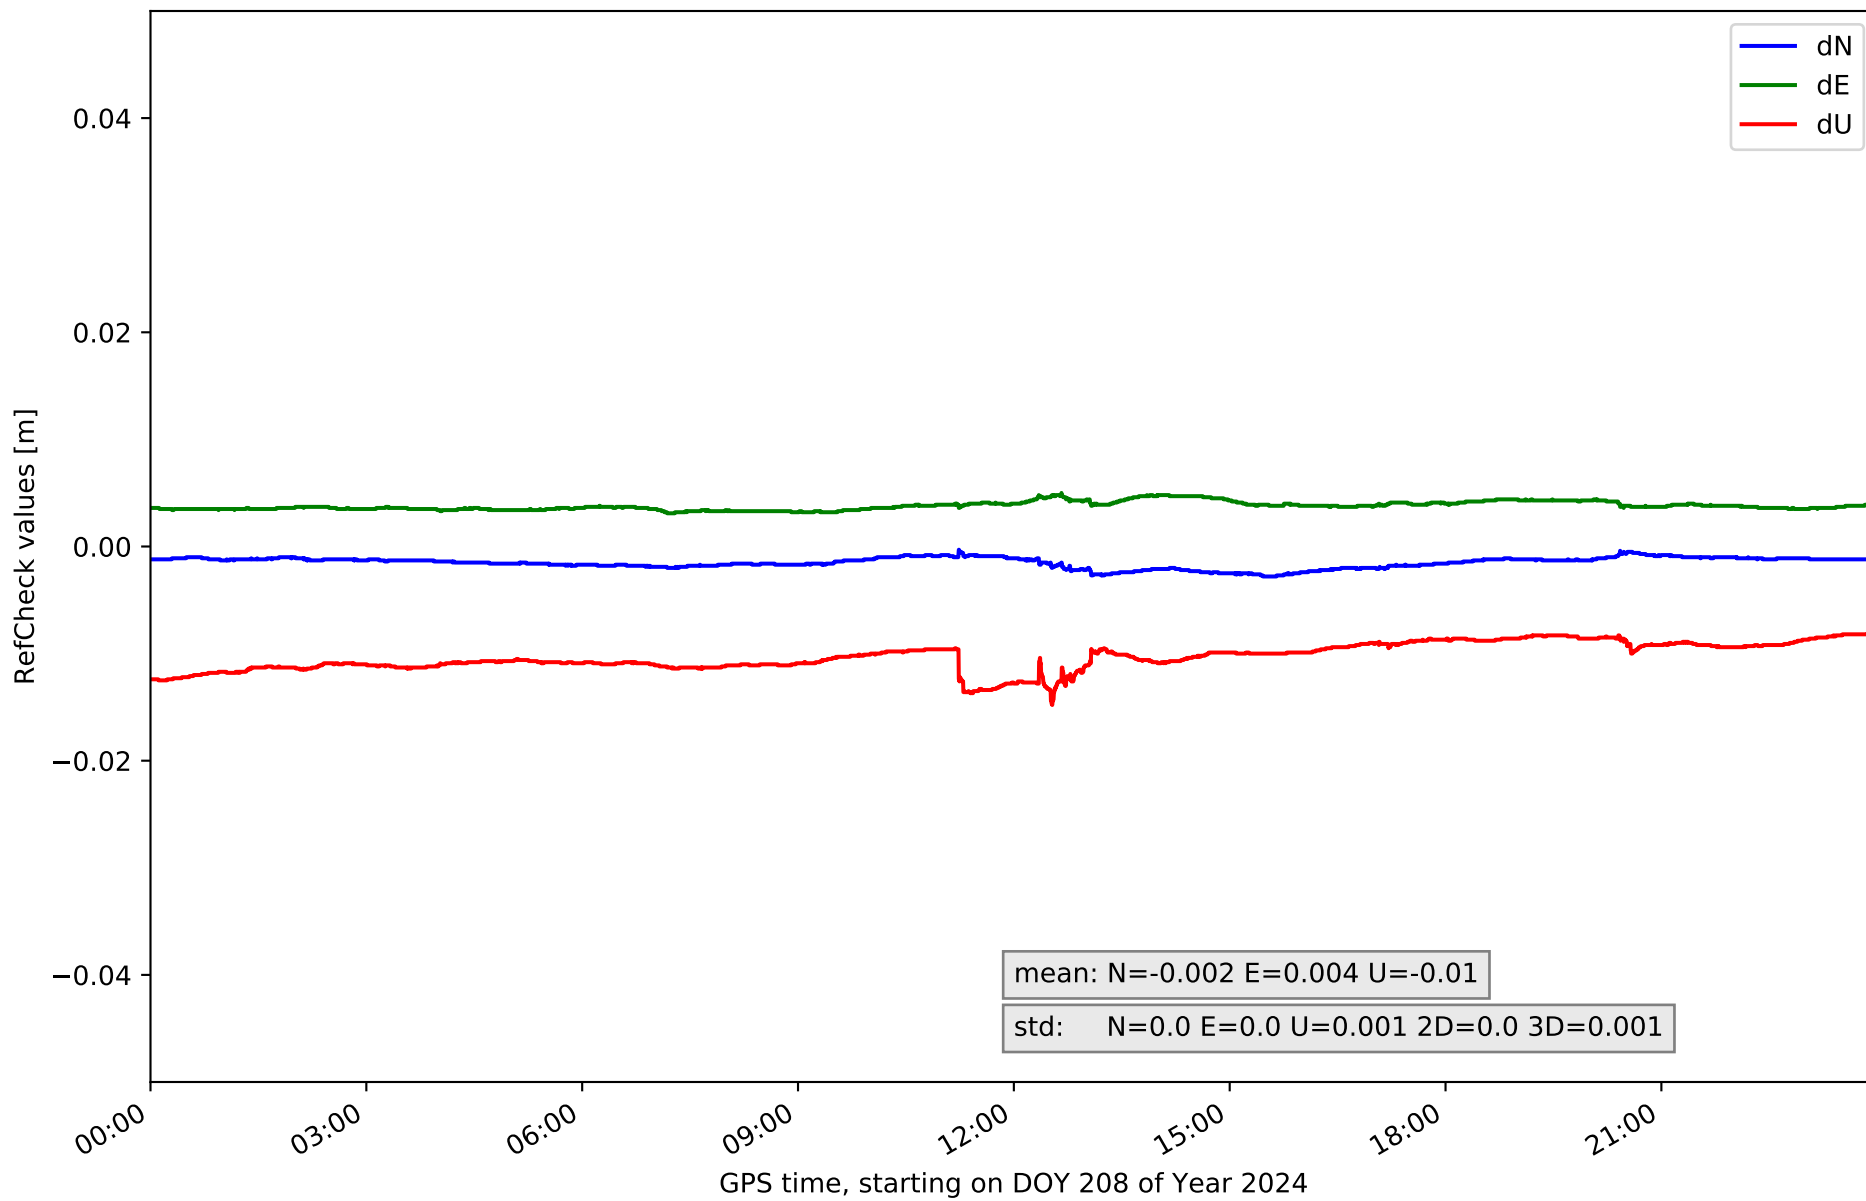

RefCheck for station ZUER in network NET9