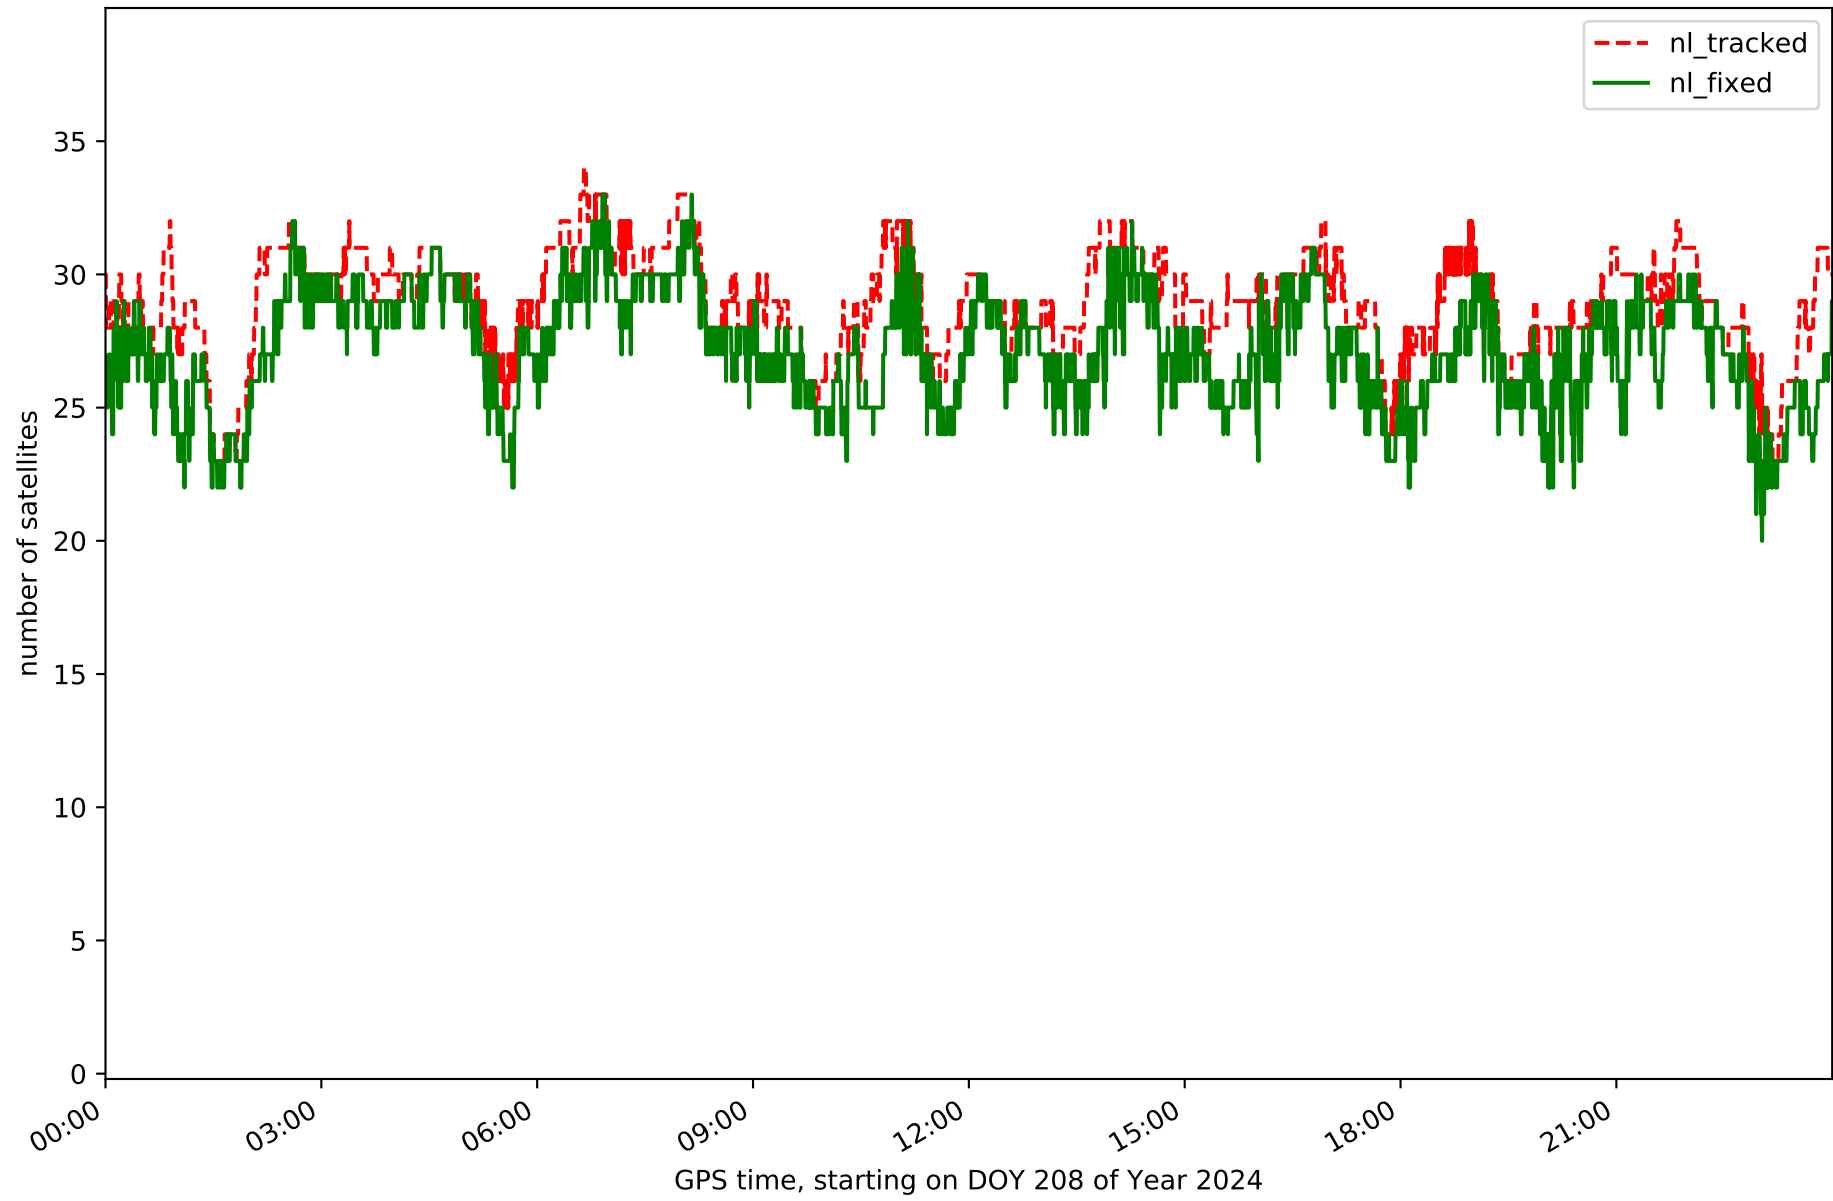

Station SANS in network NET9