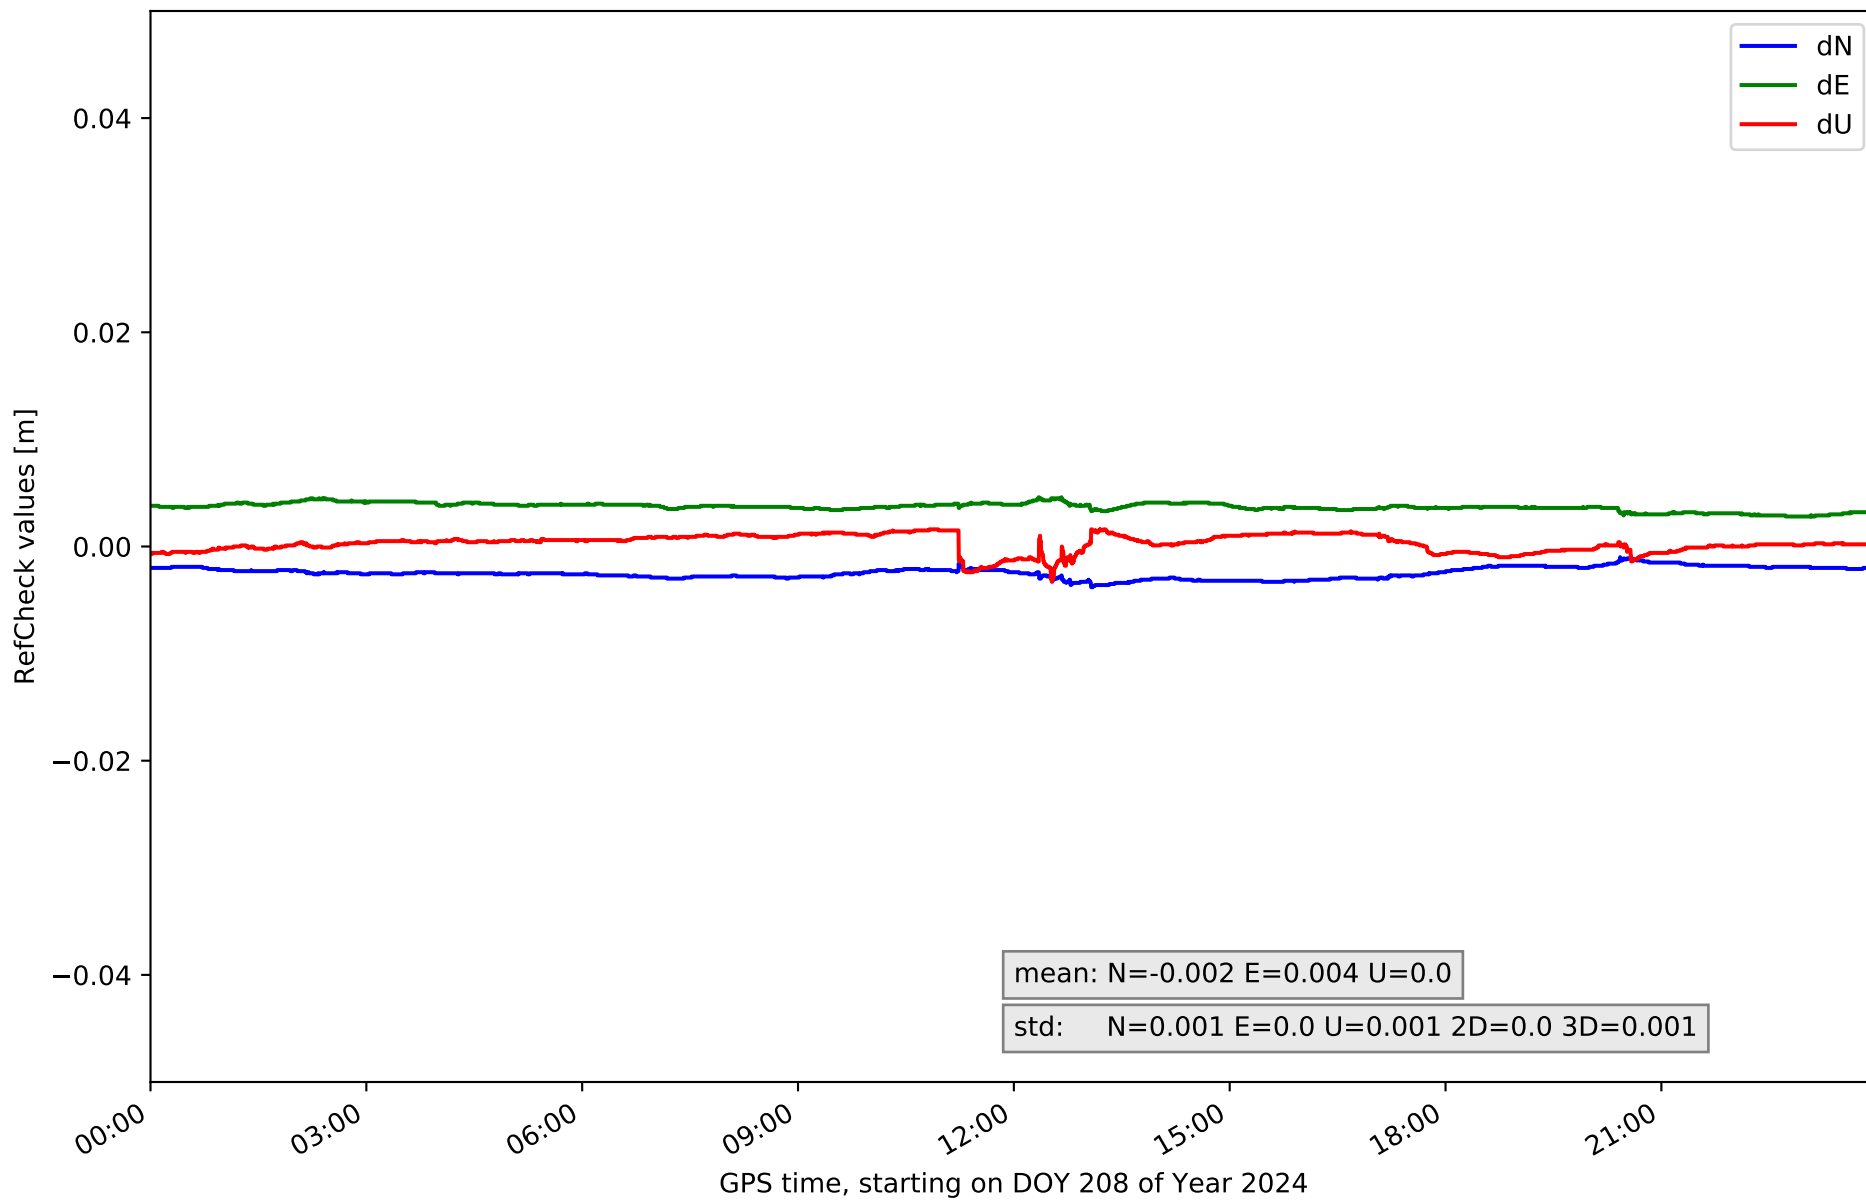

RefCheck for station SABI in network NET9