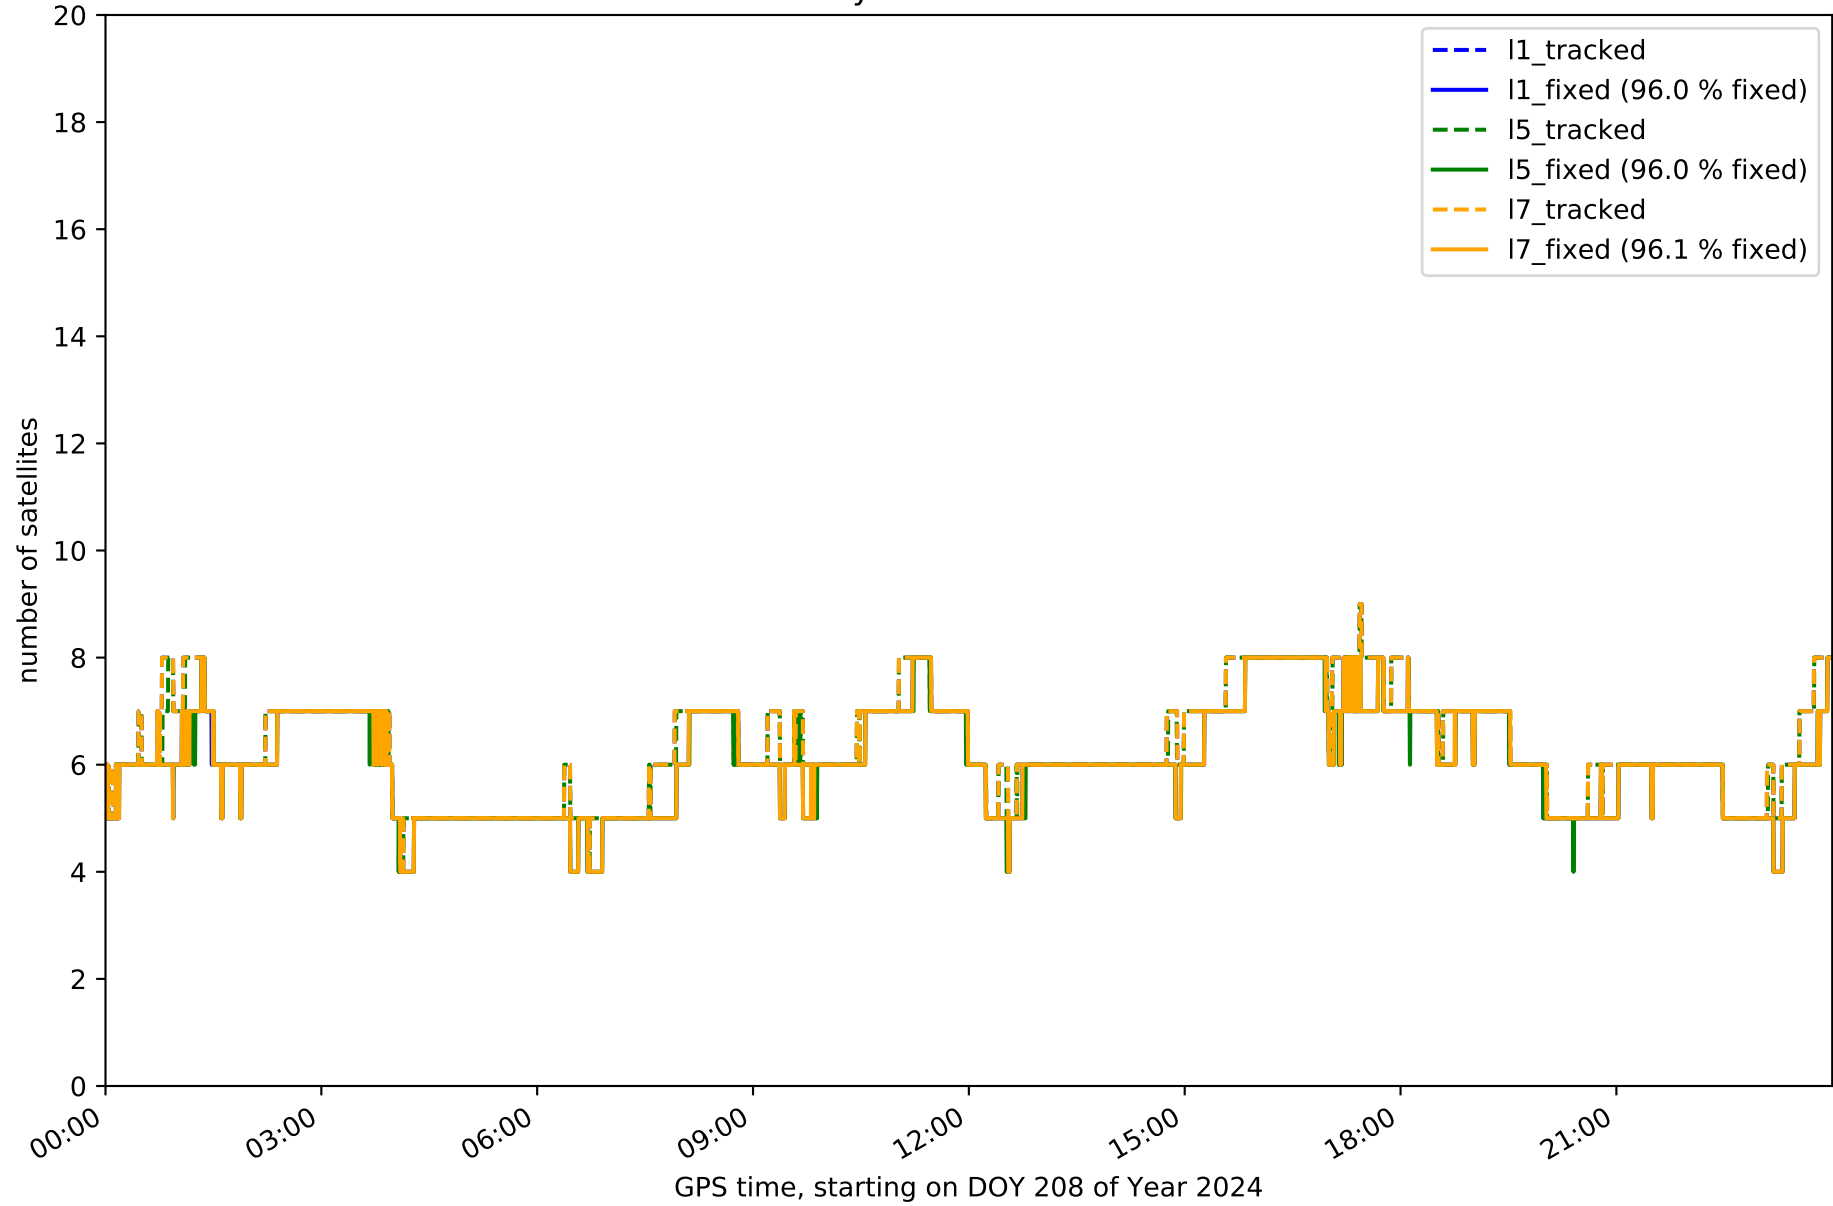

summary for network NET9

timeperiod chosen: from 2024-07-26-00:00:00 until 2024-07-26-23:59:59

average update rate (durations larger than 15 seconds considered as observation gap): 1.5 seconds

average fixing percentage with threshold set to 0.3: 95.0 percent

Processing rate in network NET9

Histogram of the processing rate in network NET9 (durations larger 15 seconds neglected)

Network NET9 with threshold set to 0.3

Fixing percentage of satellites in network NET9 with threshold set to 0.3

Network NET9 - only GPS with threshold set to 0.3

Network NET9 - only GLONASS with threshold set to 0.3

Network NET9 - only BDS with threshold set to 0.3

Network NET9 - only Galileo with threshold set to 0.3