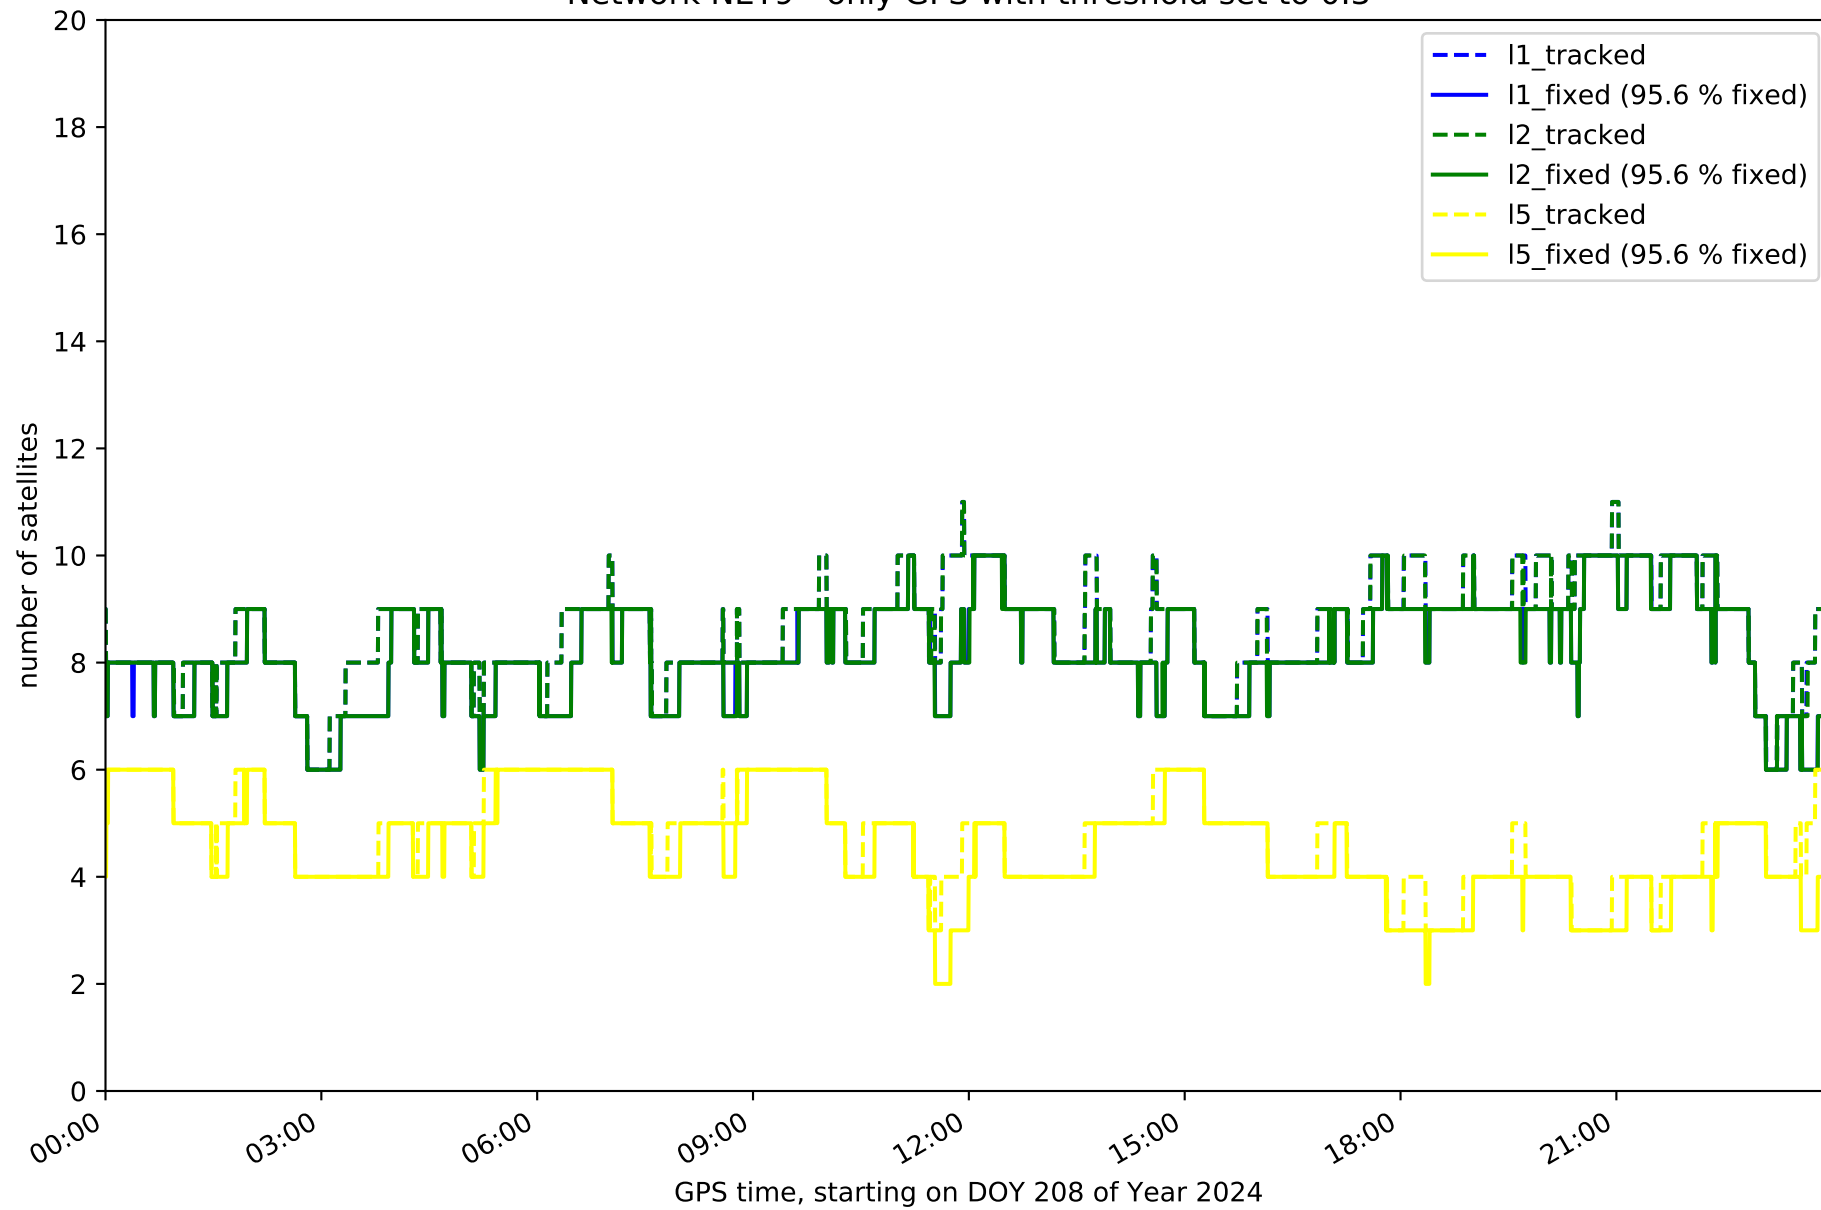

summary for network NET9

timeperiod chosen: from 2024-07-26-00:00:00 until 2024-07-26-23:59:59

average update rate (durations larger than 15 seconds considered as observation gap): 1.5 seconds

average fixing percentage with threshold set to 0.3: 95.0 percent

Processing rate in network NET9

Histogram of the processing rate in network NET9 (durations larger 15 seconds neglected)

Network NET9 with threshold set to 0.3

Fixing percentage of satellites in network NET9 with threshold set to 0.3

Network NET9 - only GPS with threshold set to 0.3

Network NET9 - only GLONASS with threshold set to 0.3

Network NET9 - only BDS with threshold set to 0.3

Network NET9 - only Galileo with threshold set to 0.3