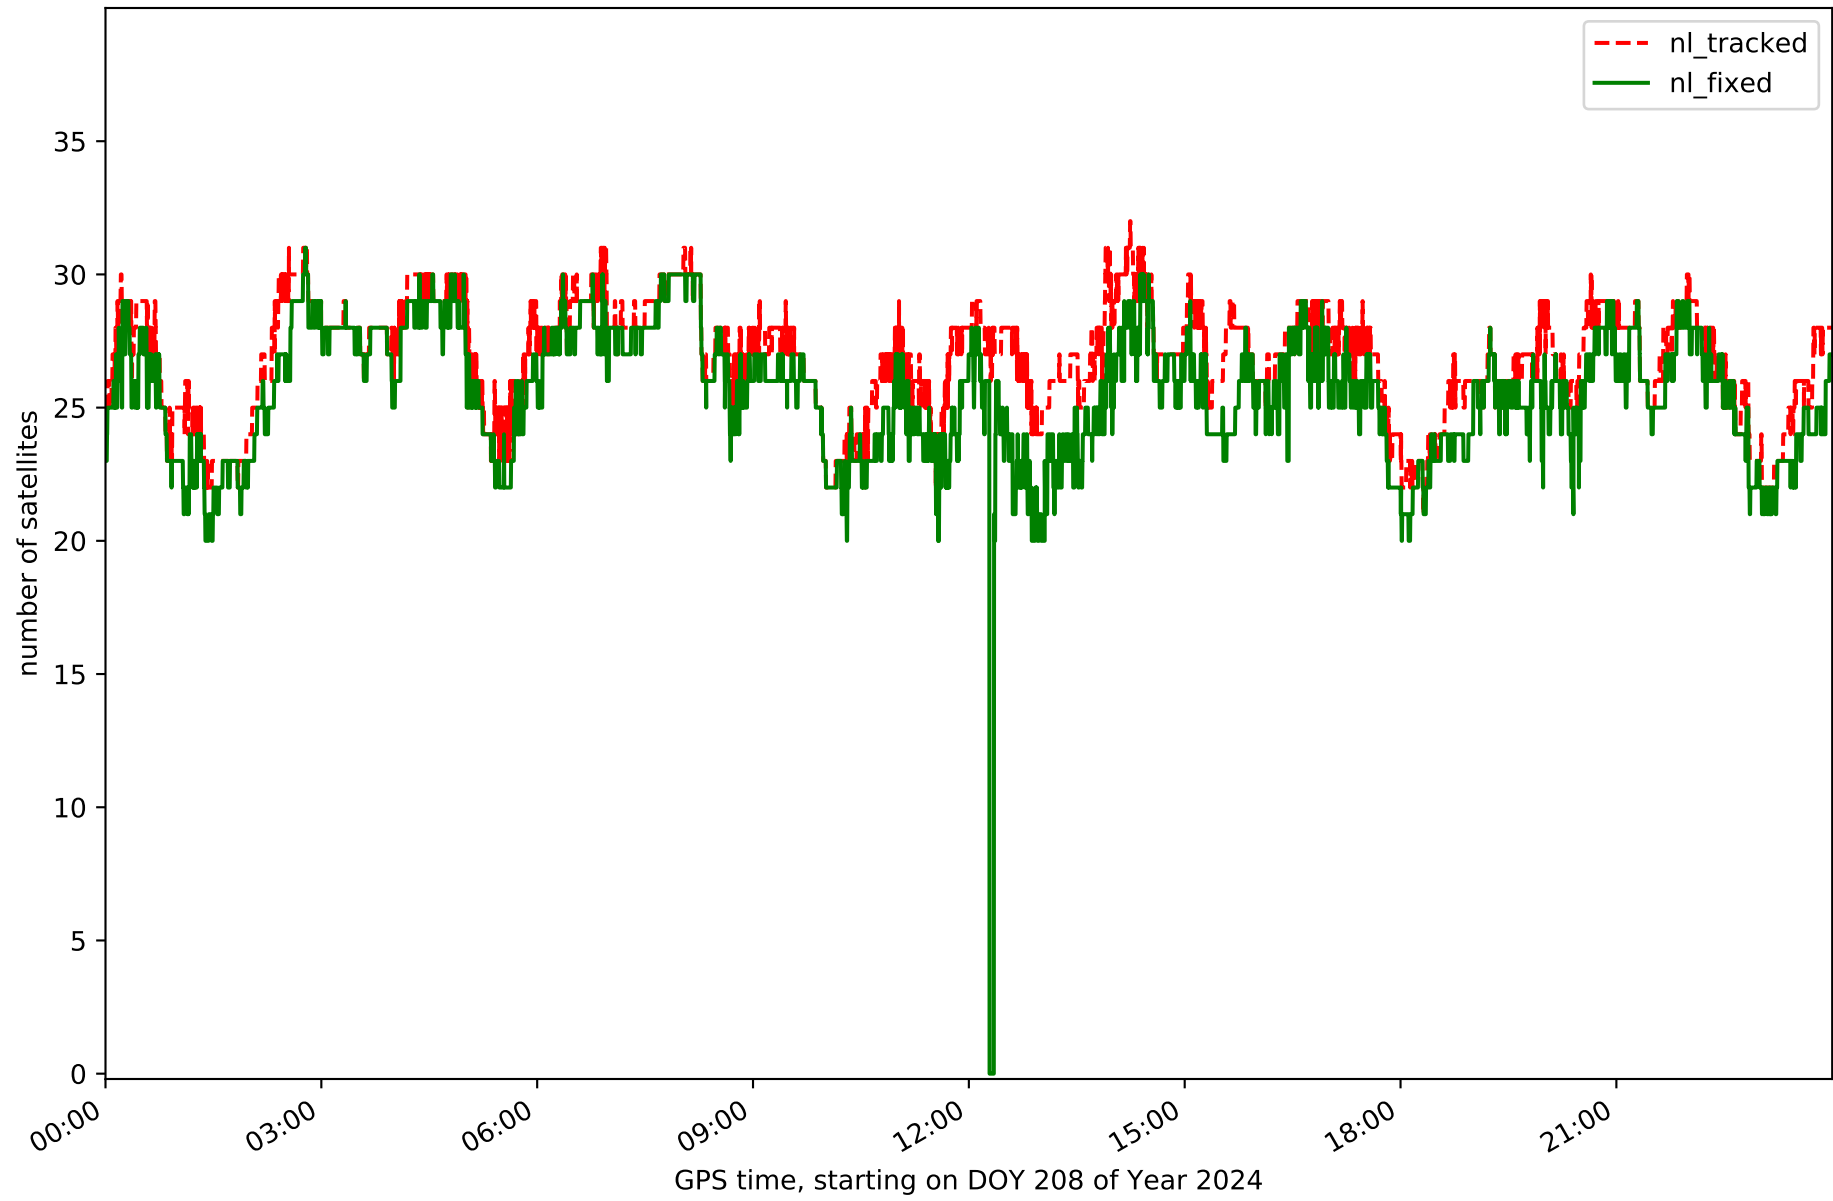

Station CSOS in network NET9