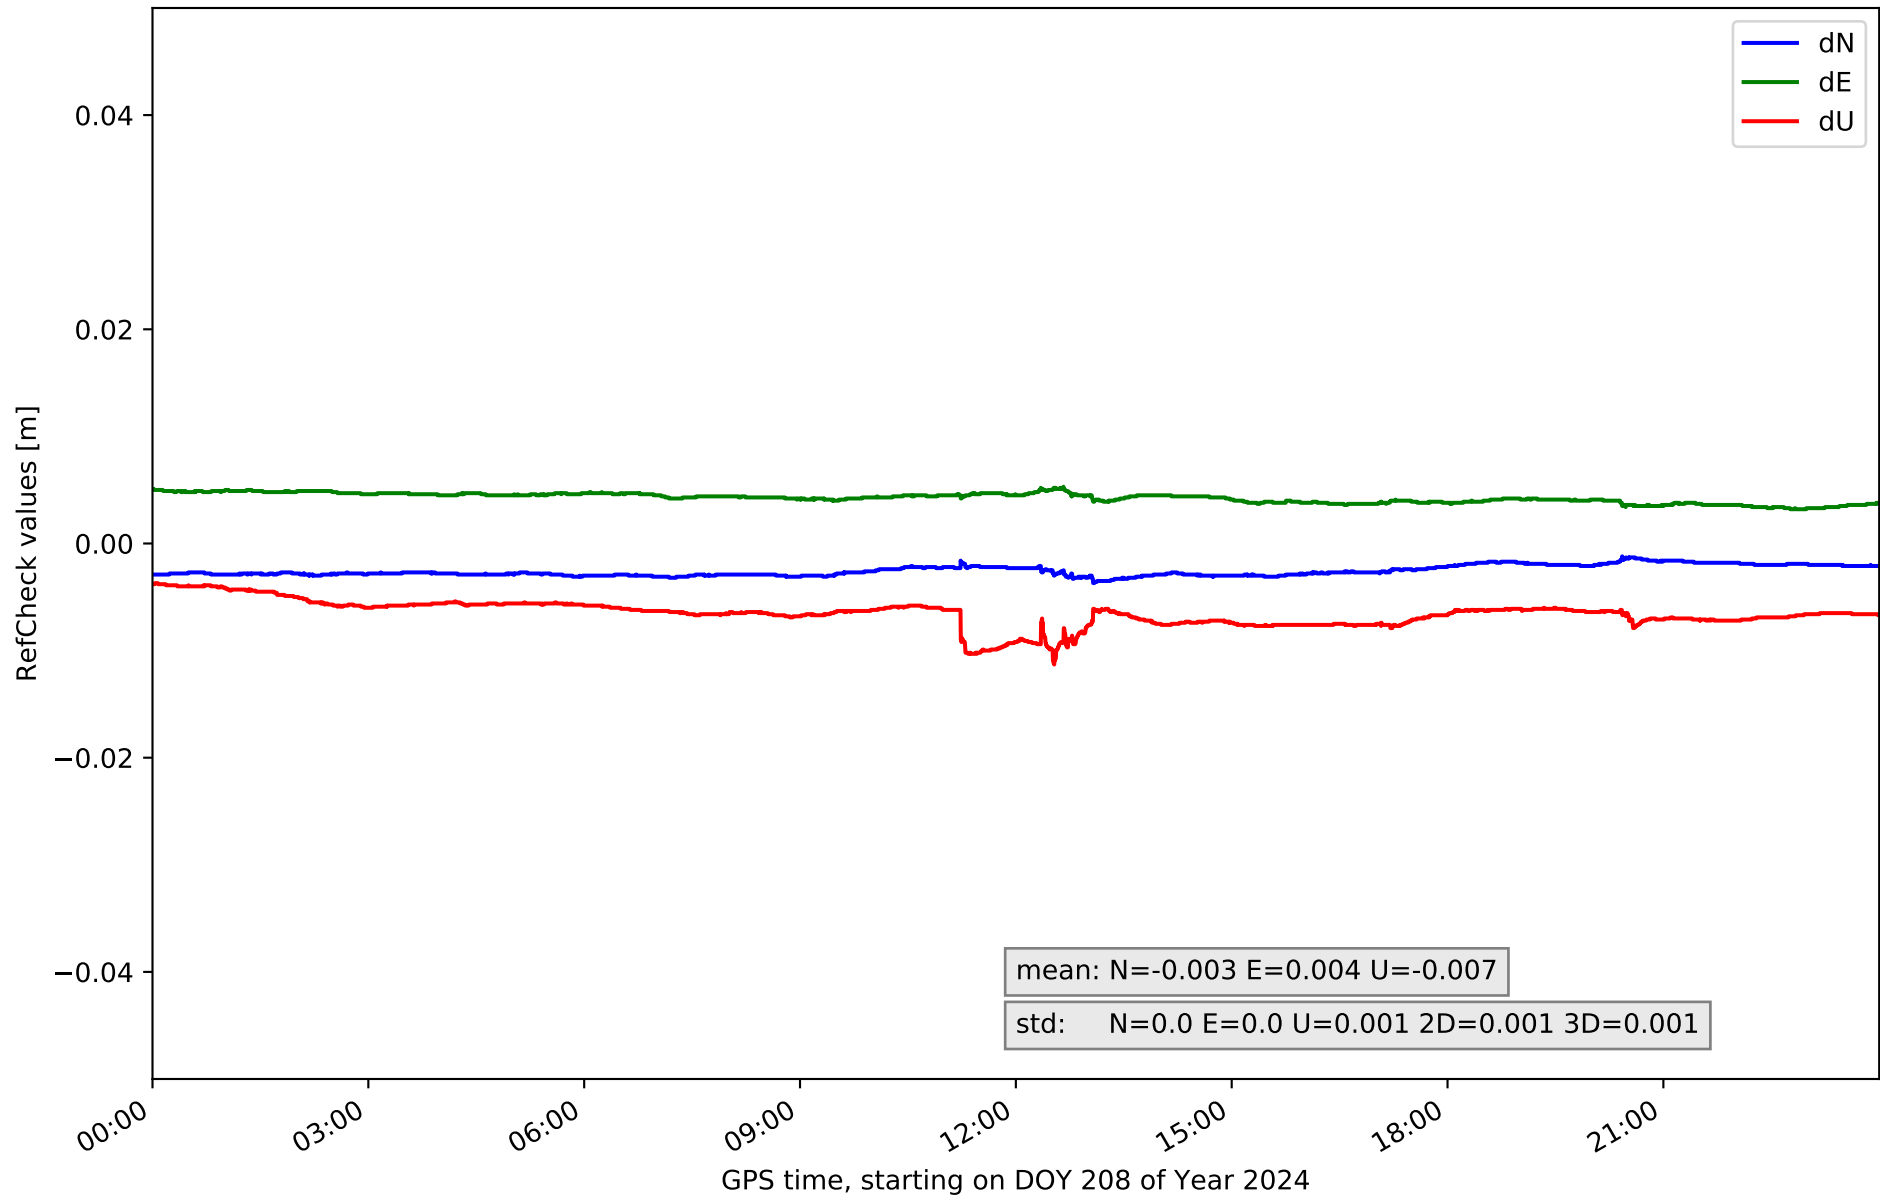

RefCheck for station SRNA in network NET9