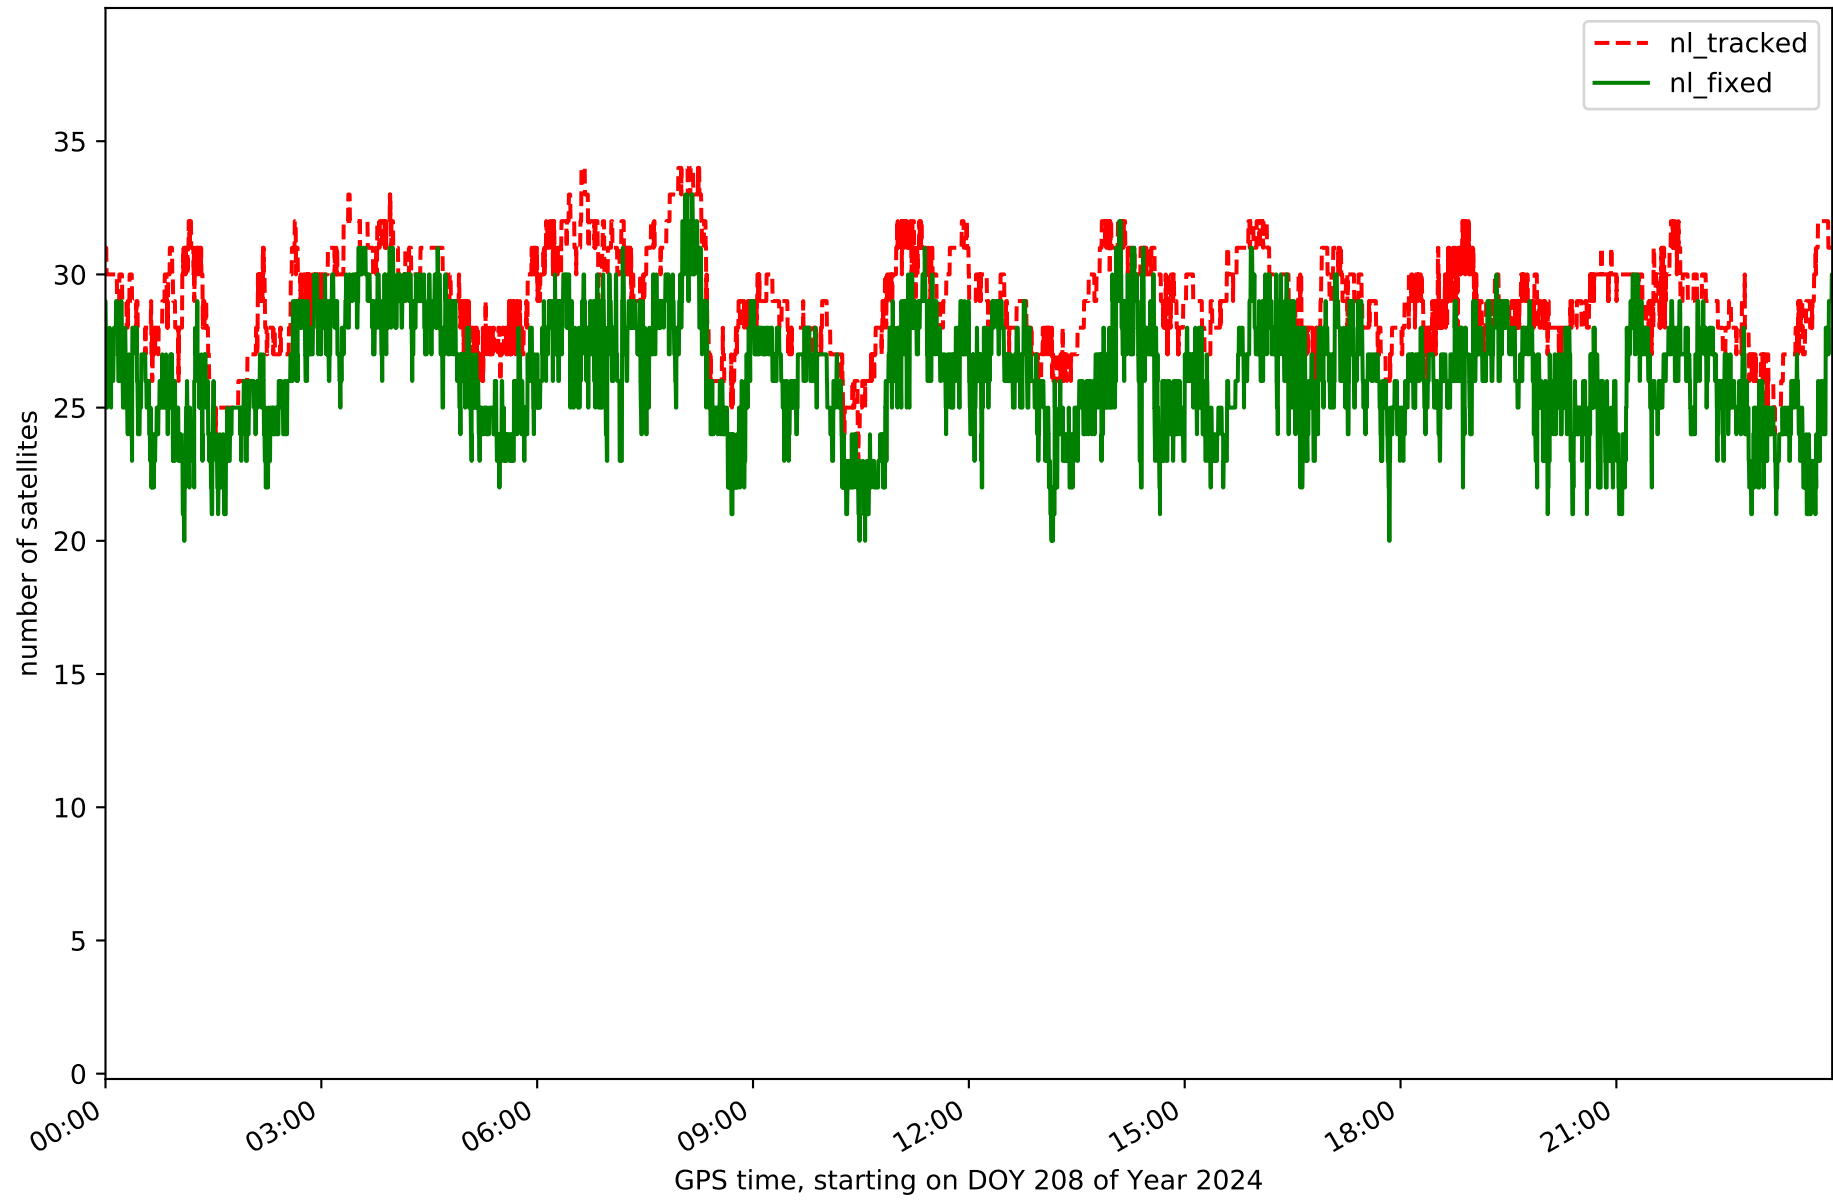

Station ARIB in network NET9