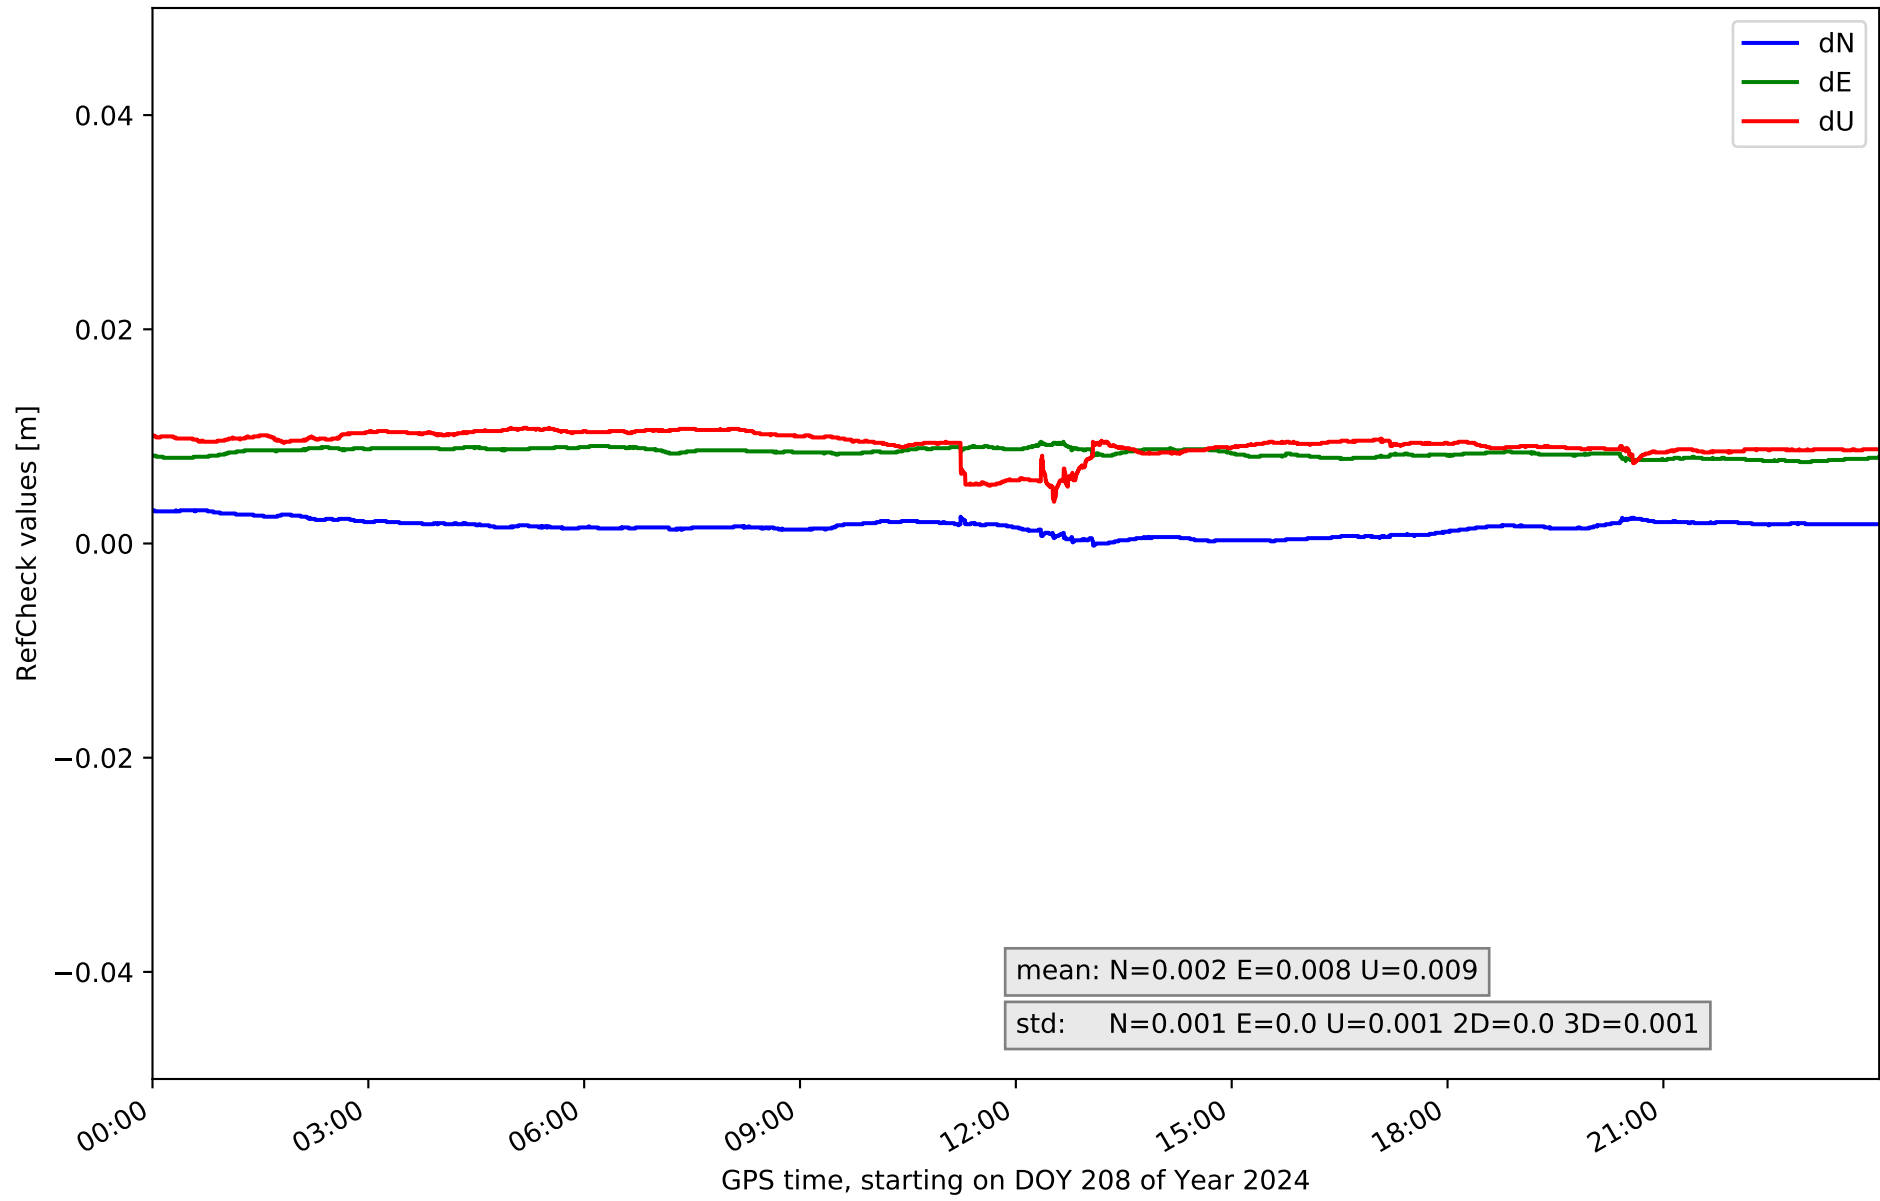

RefCheck for station ARIB in network NET9