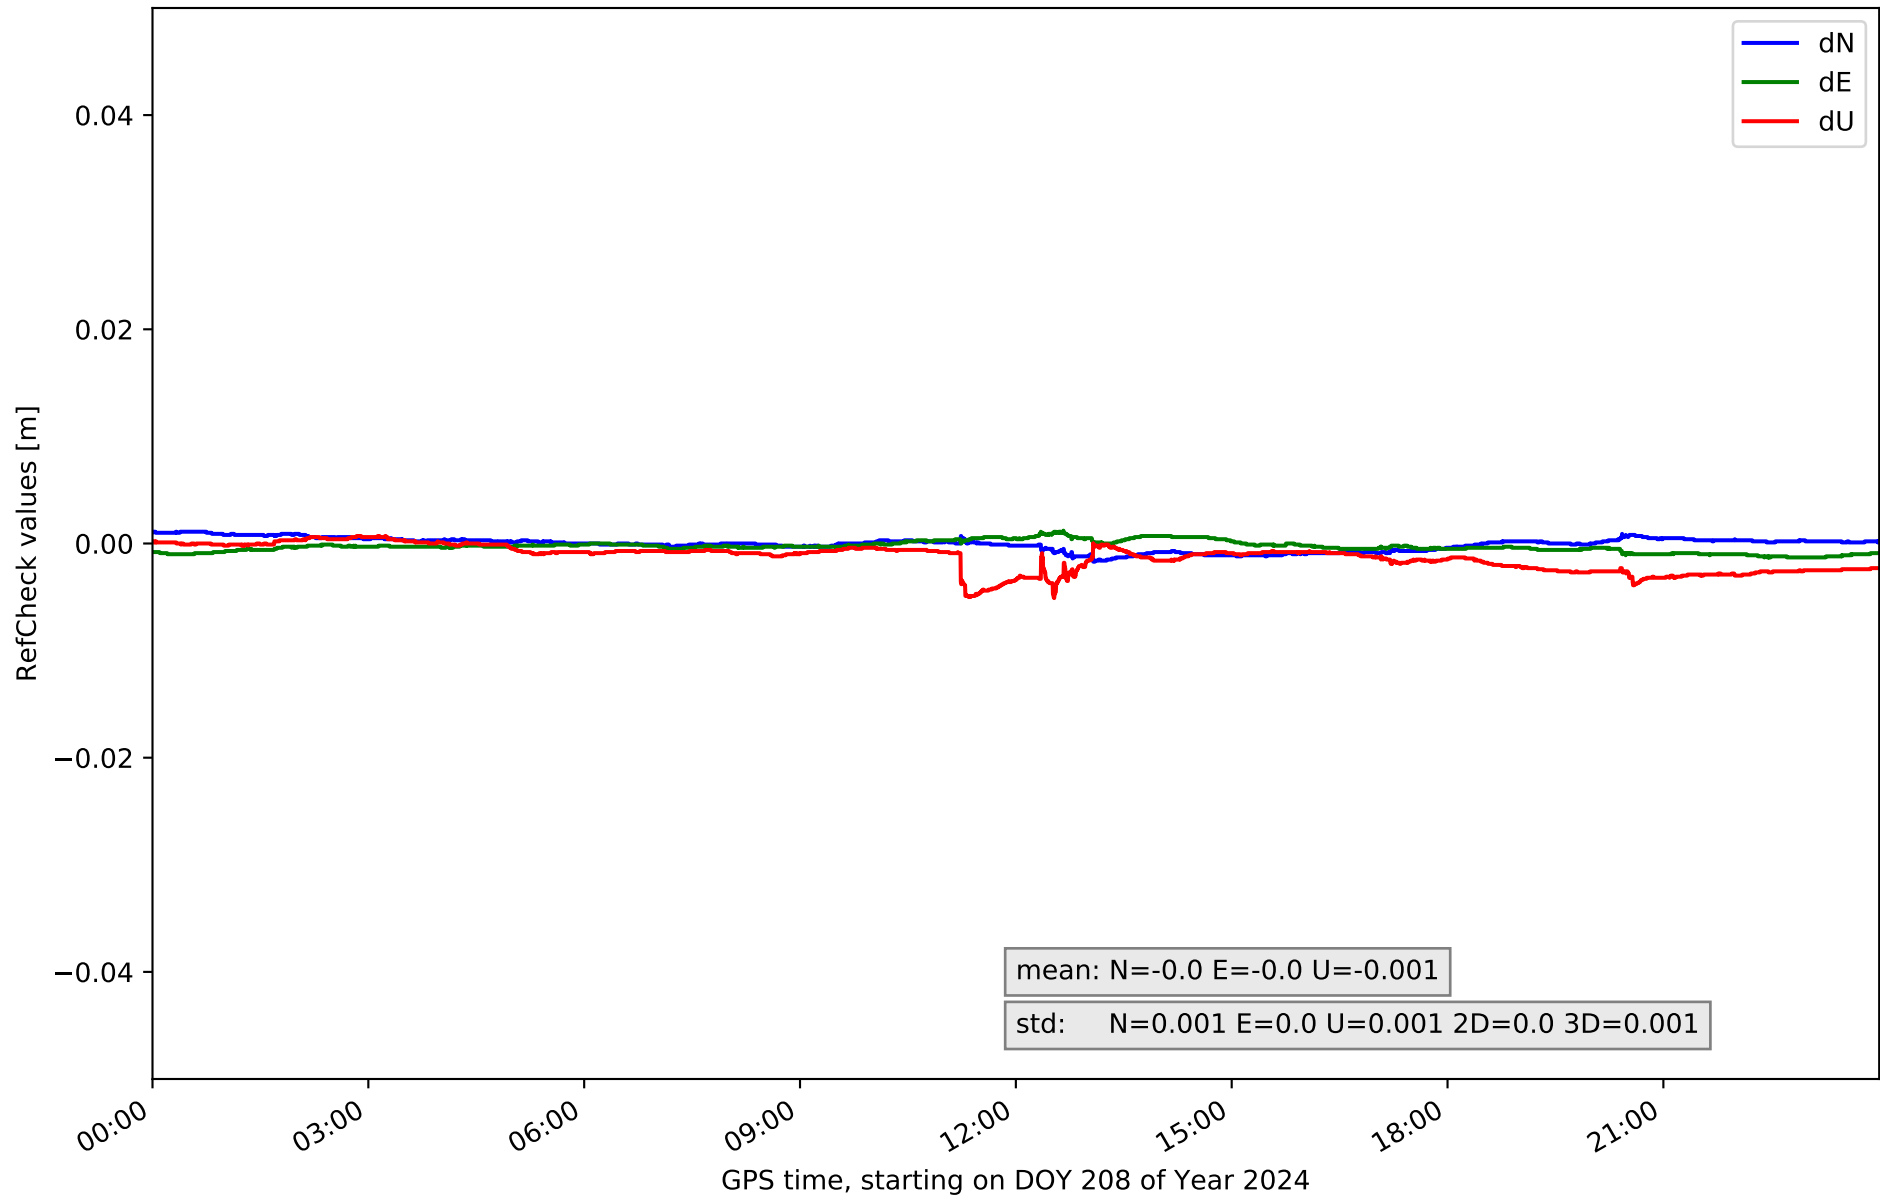

RefCheck for station JACA in network NET9