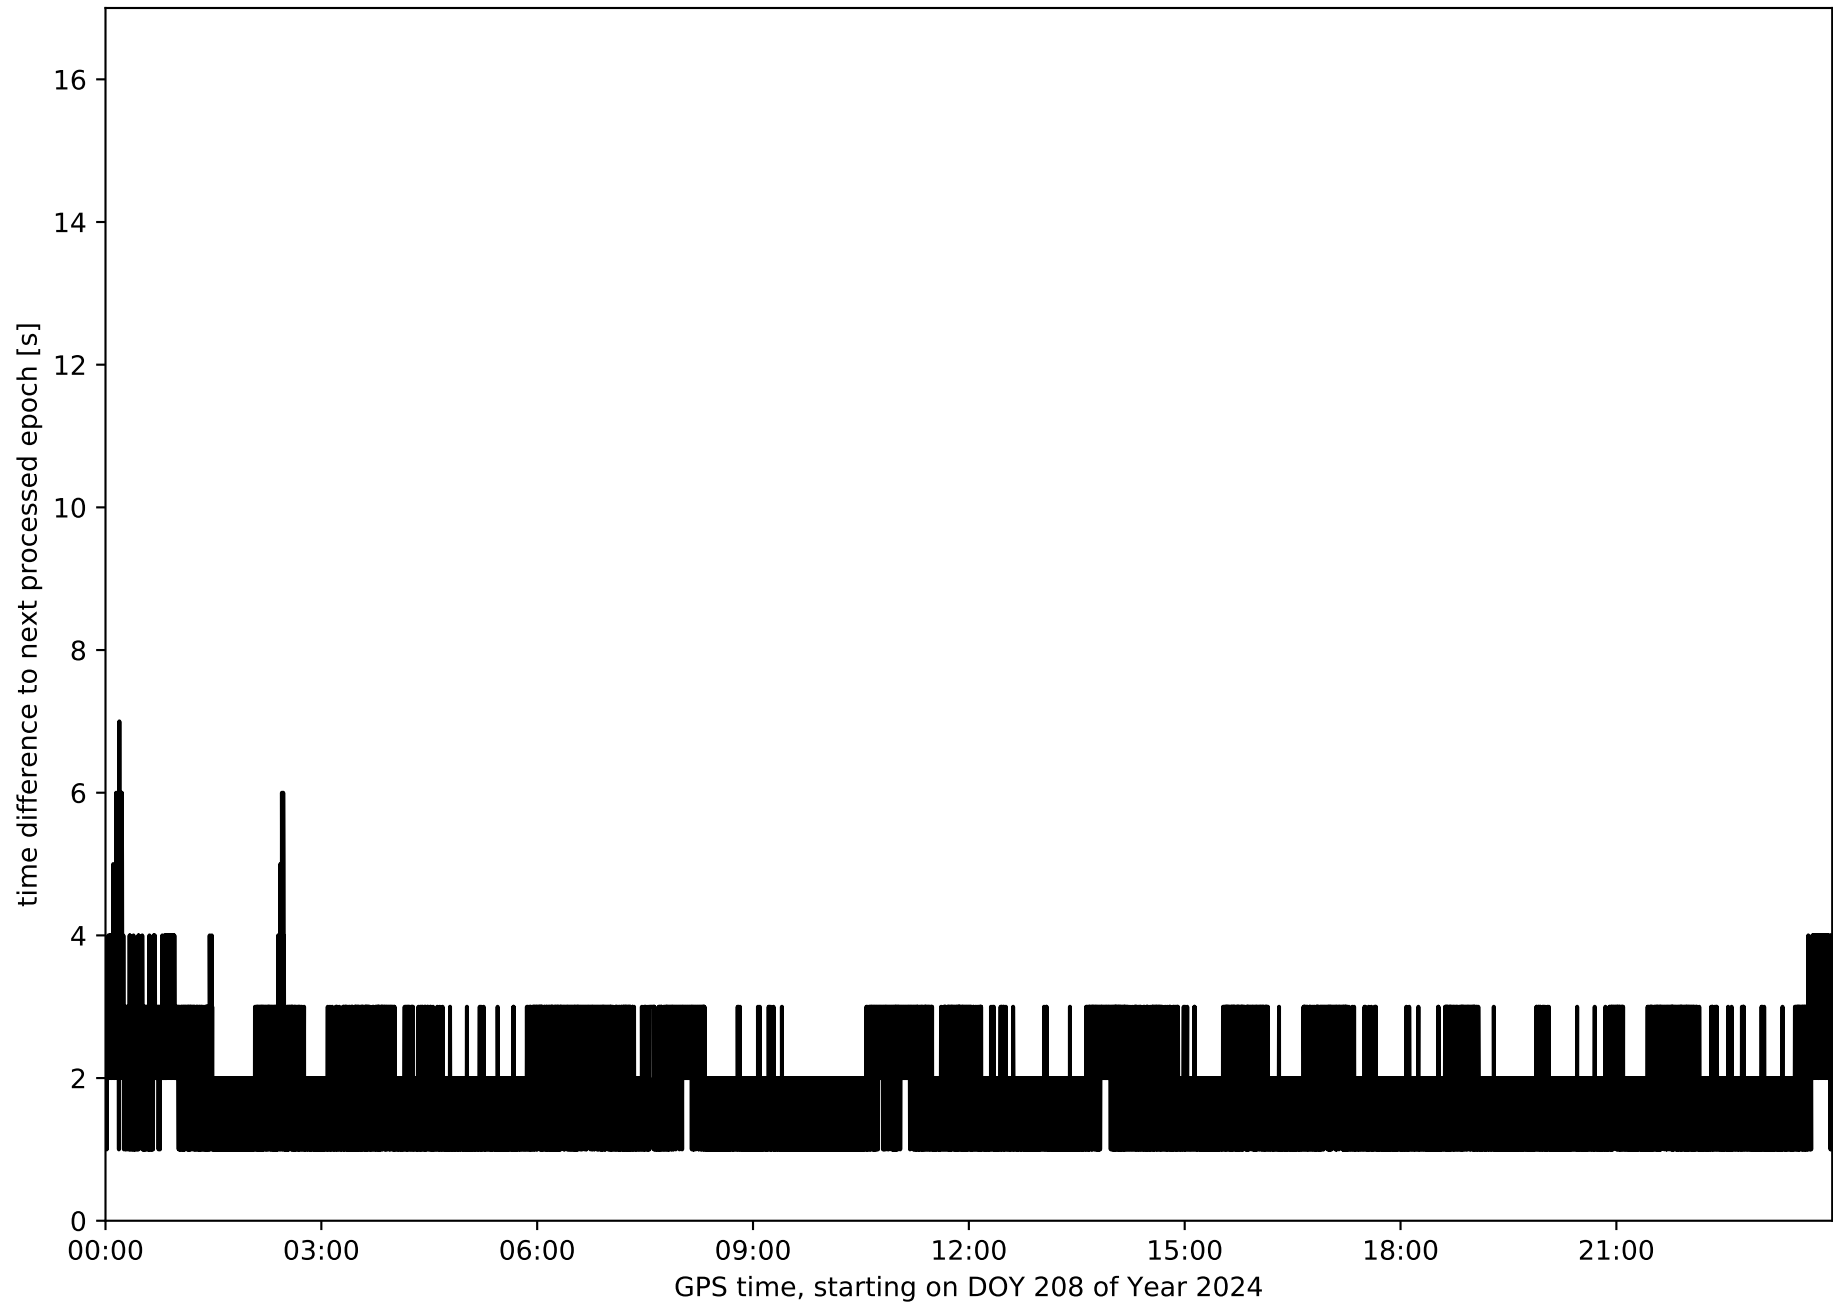

summary for network NET9

timeperiod chosen: from 2024-07-26-00:00:00 until 2024-07-26-23:59:59

average update rate (durations larger than 15 seconds considered as observation gap): 1.5 seconds

average fixing percentage with threshold set to 0.3: 95.0 percent

Processing rate in network NET9

Histogram of the processing rate in network NET9 (durations larger 15 seconds neglected)

Network NET9 with threshold set to 0.3

Fixing percentage of satellites in network NET9 with threshold set to 0.3