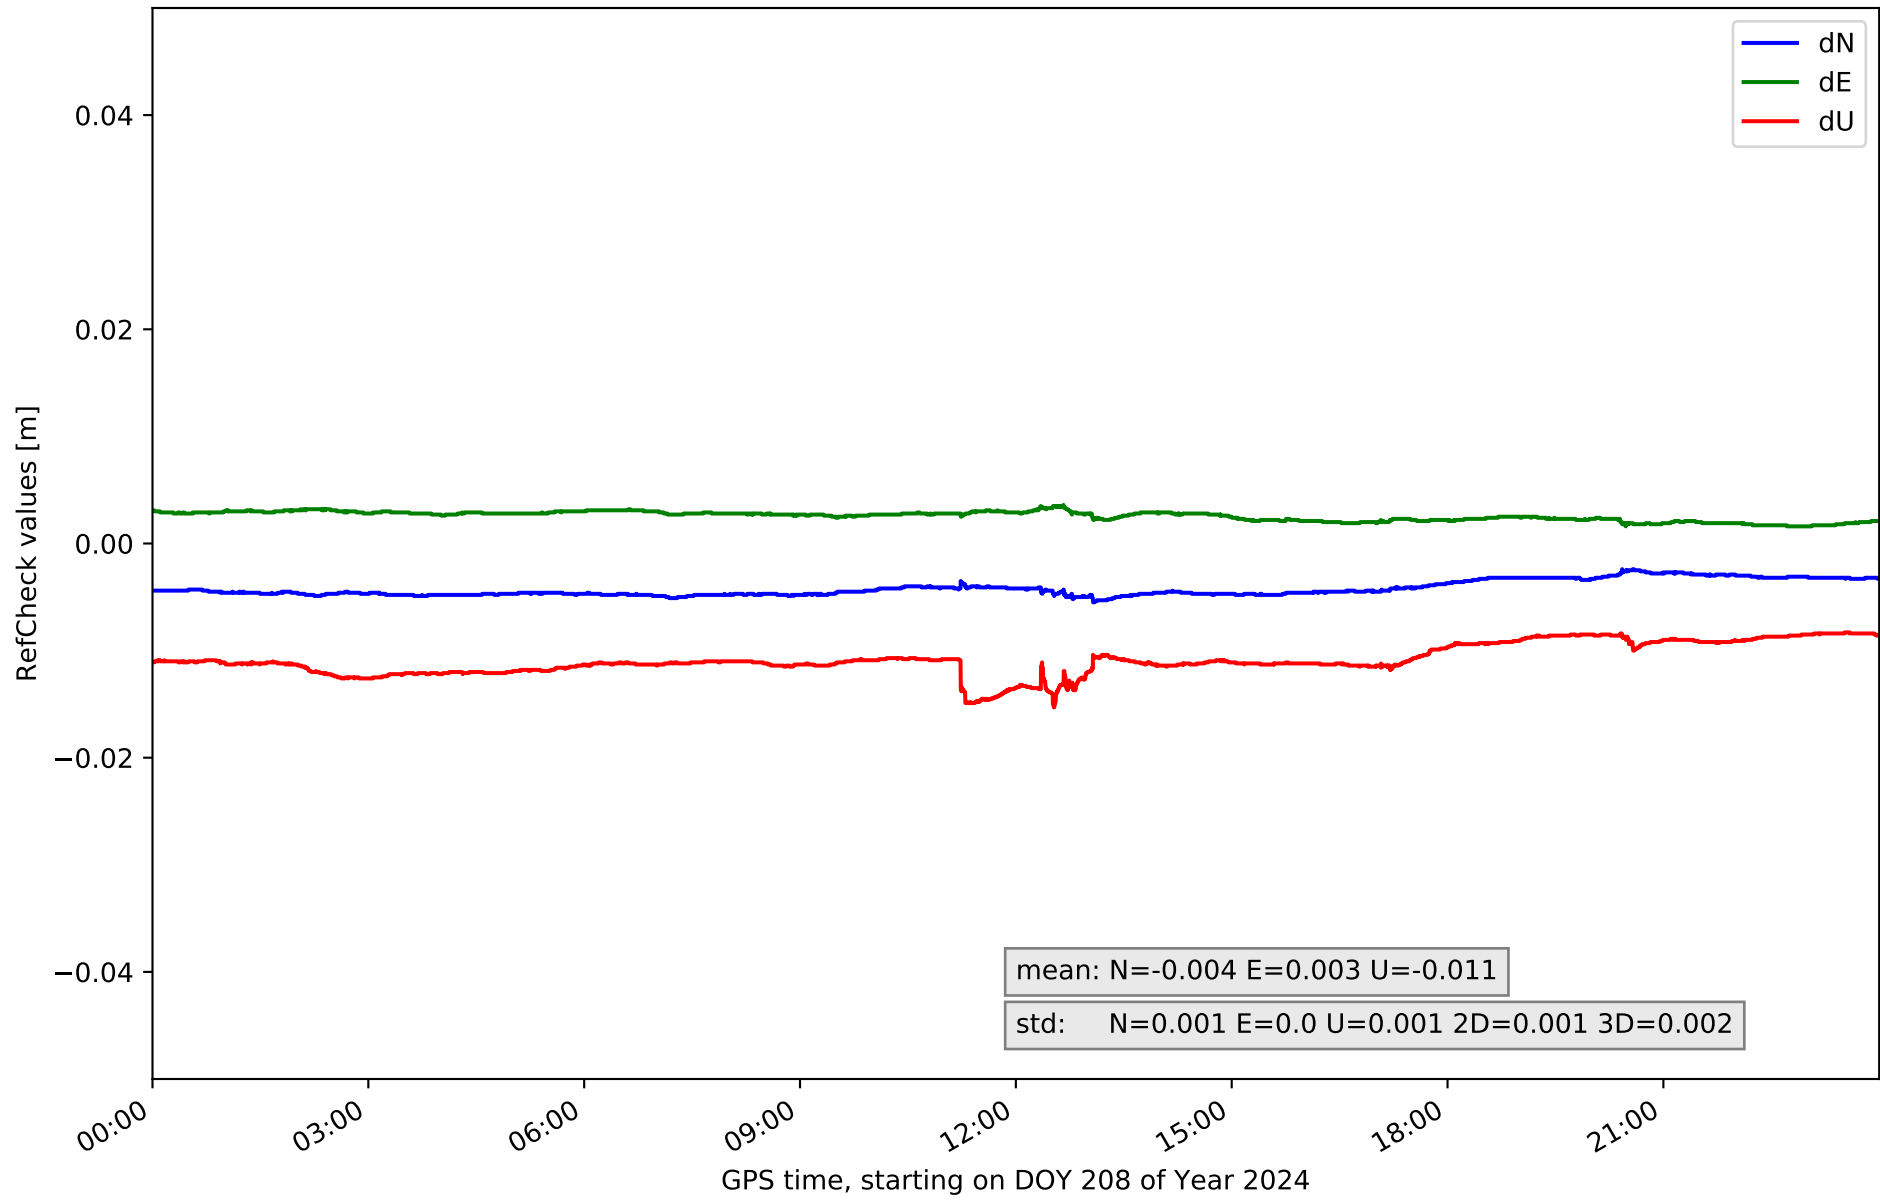

RefCheck for station BINE in network NET9