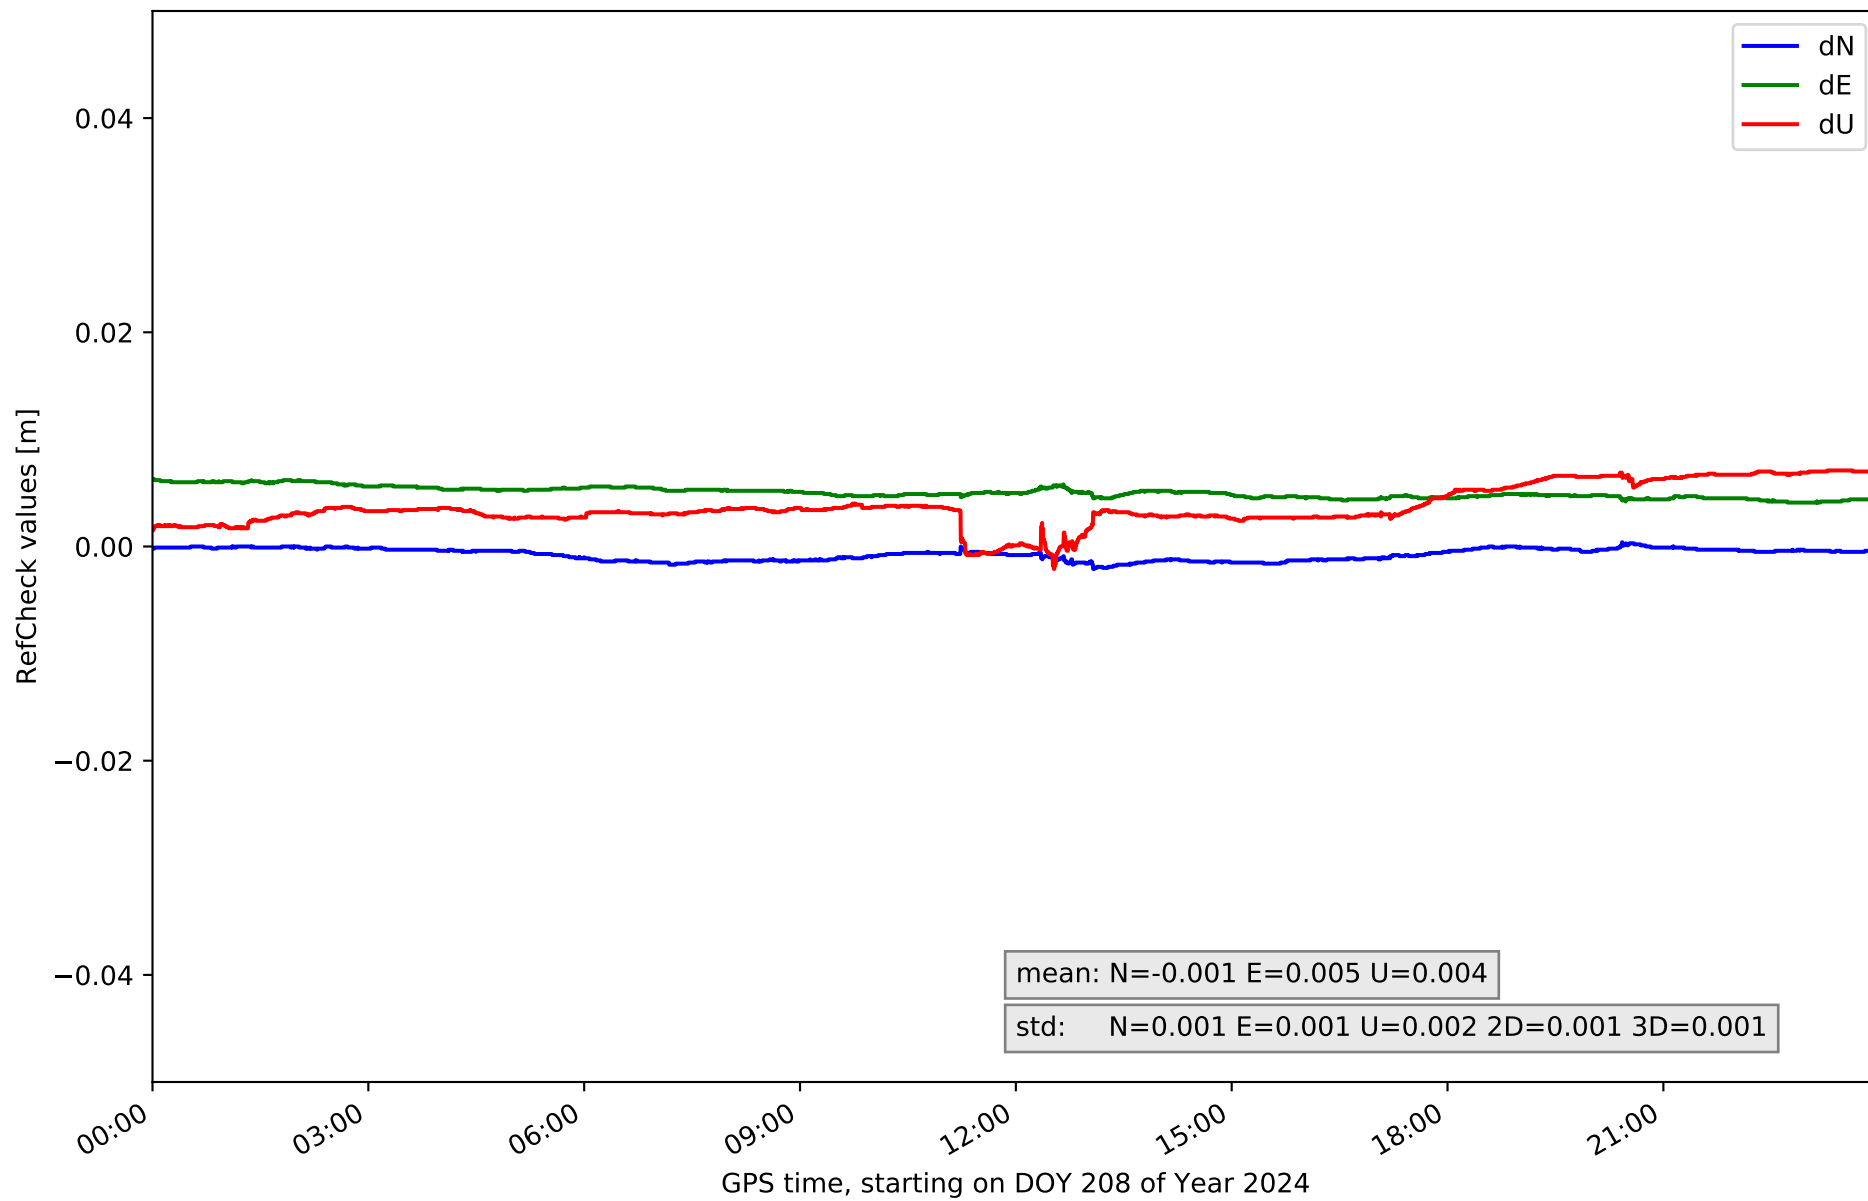

RefCheck for station FRAG in network NET9