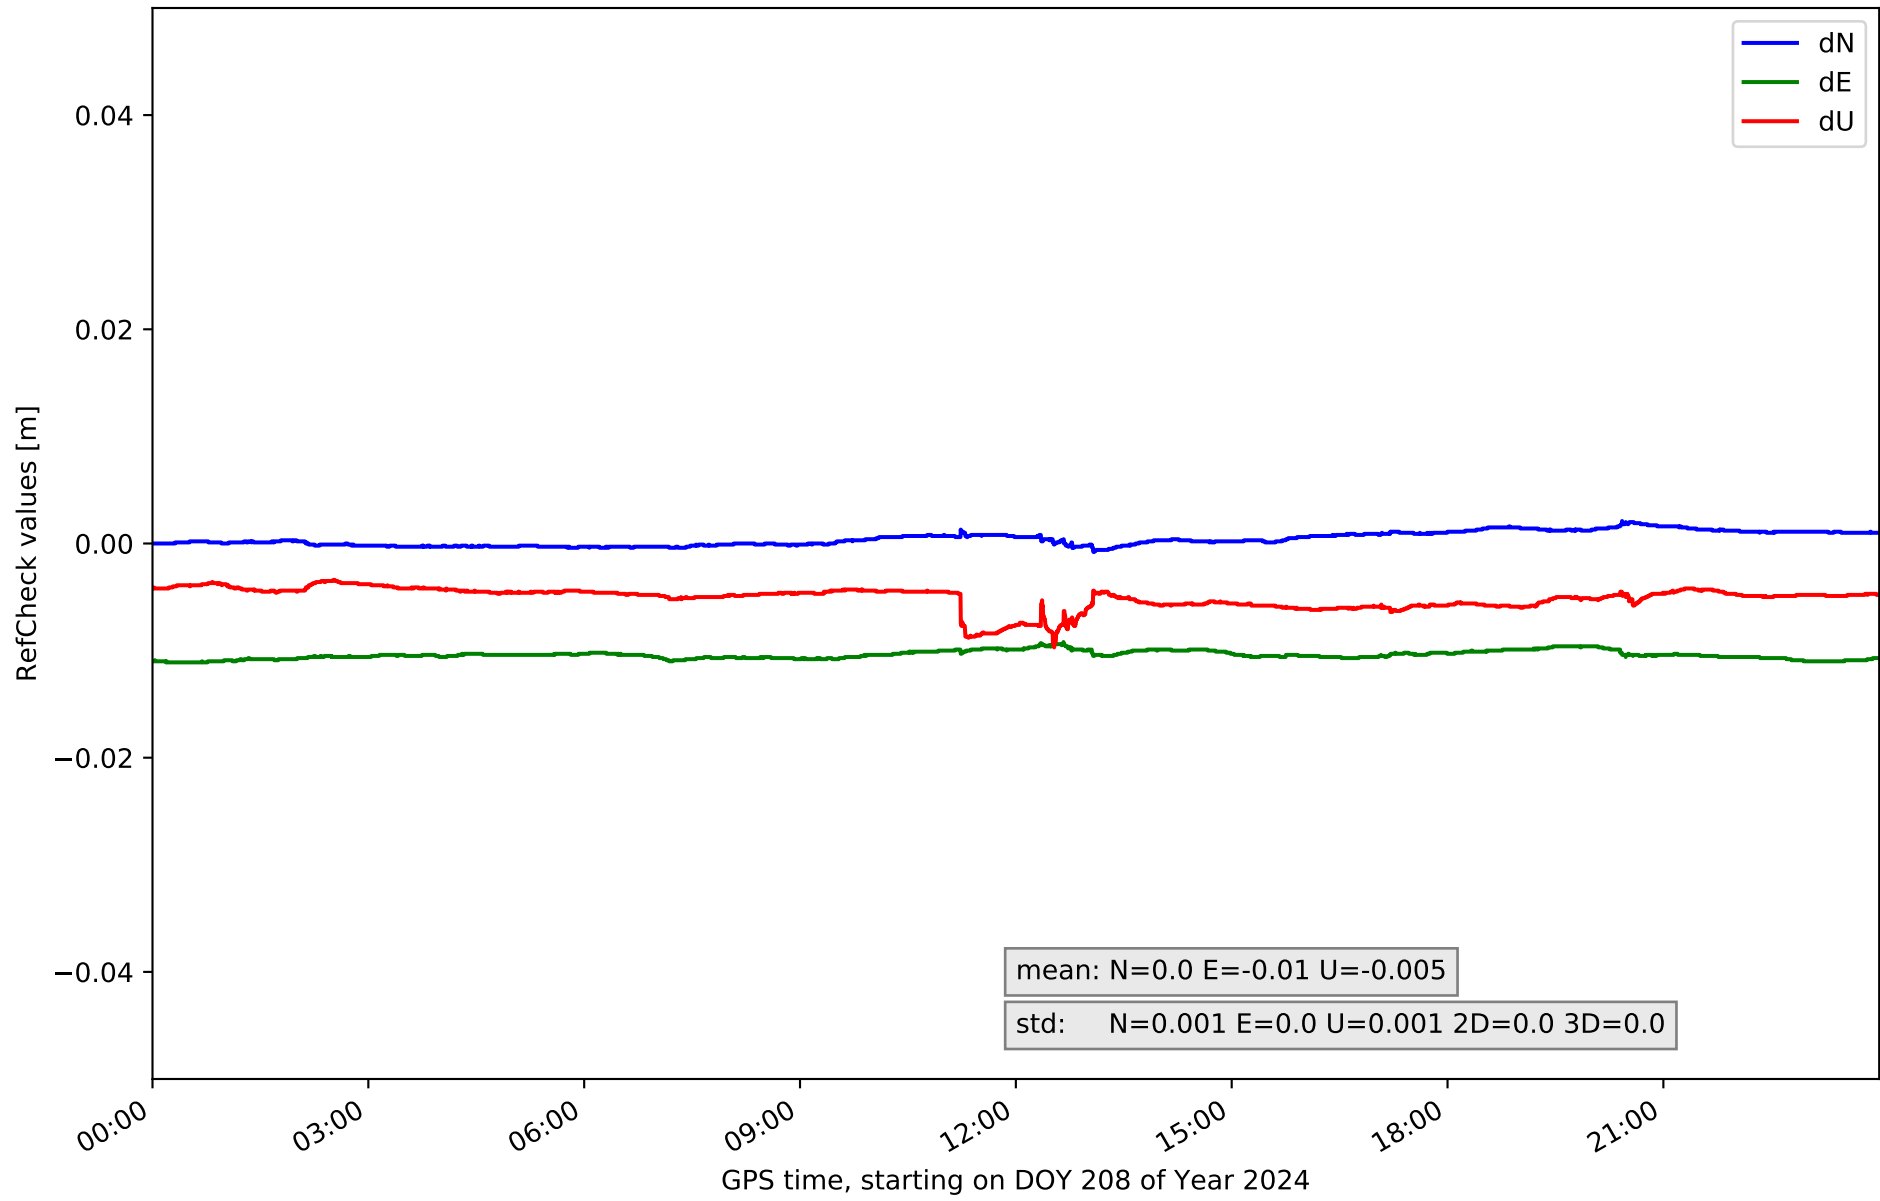

RefCheck for station BRJA in network NET9