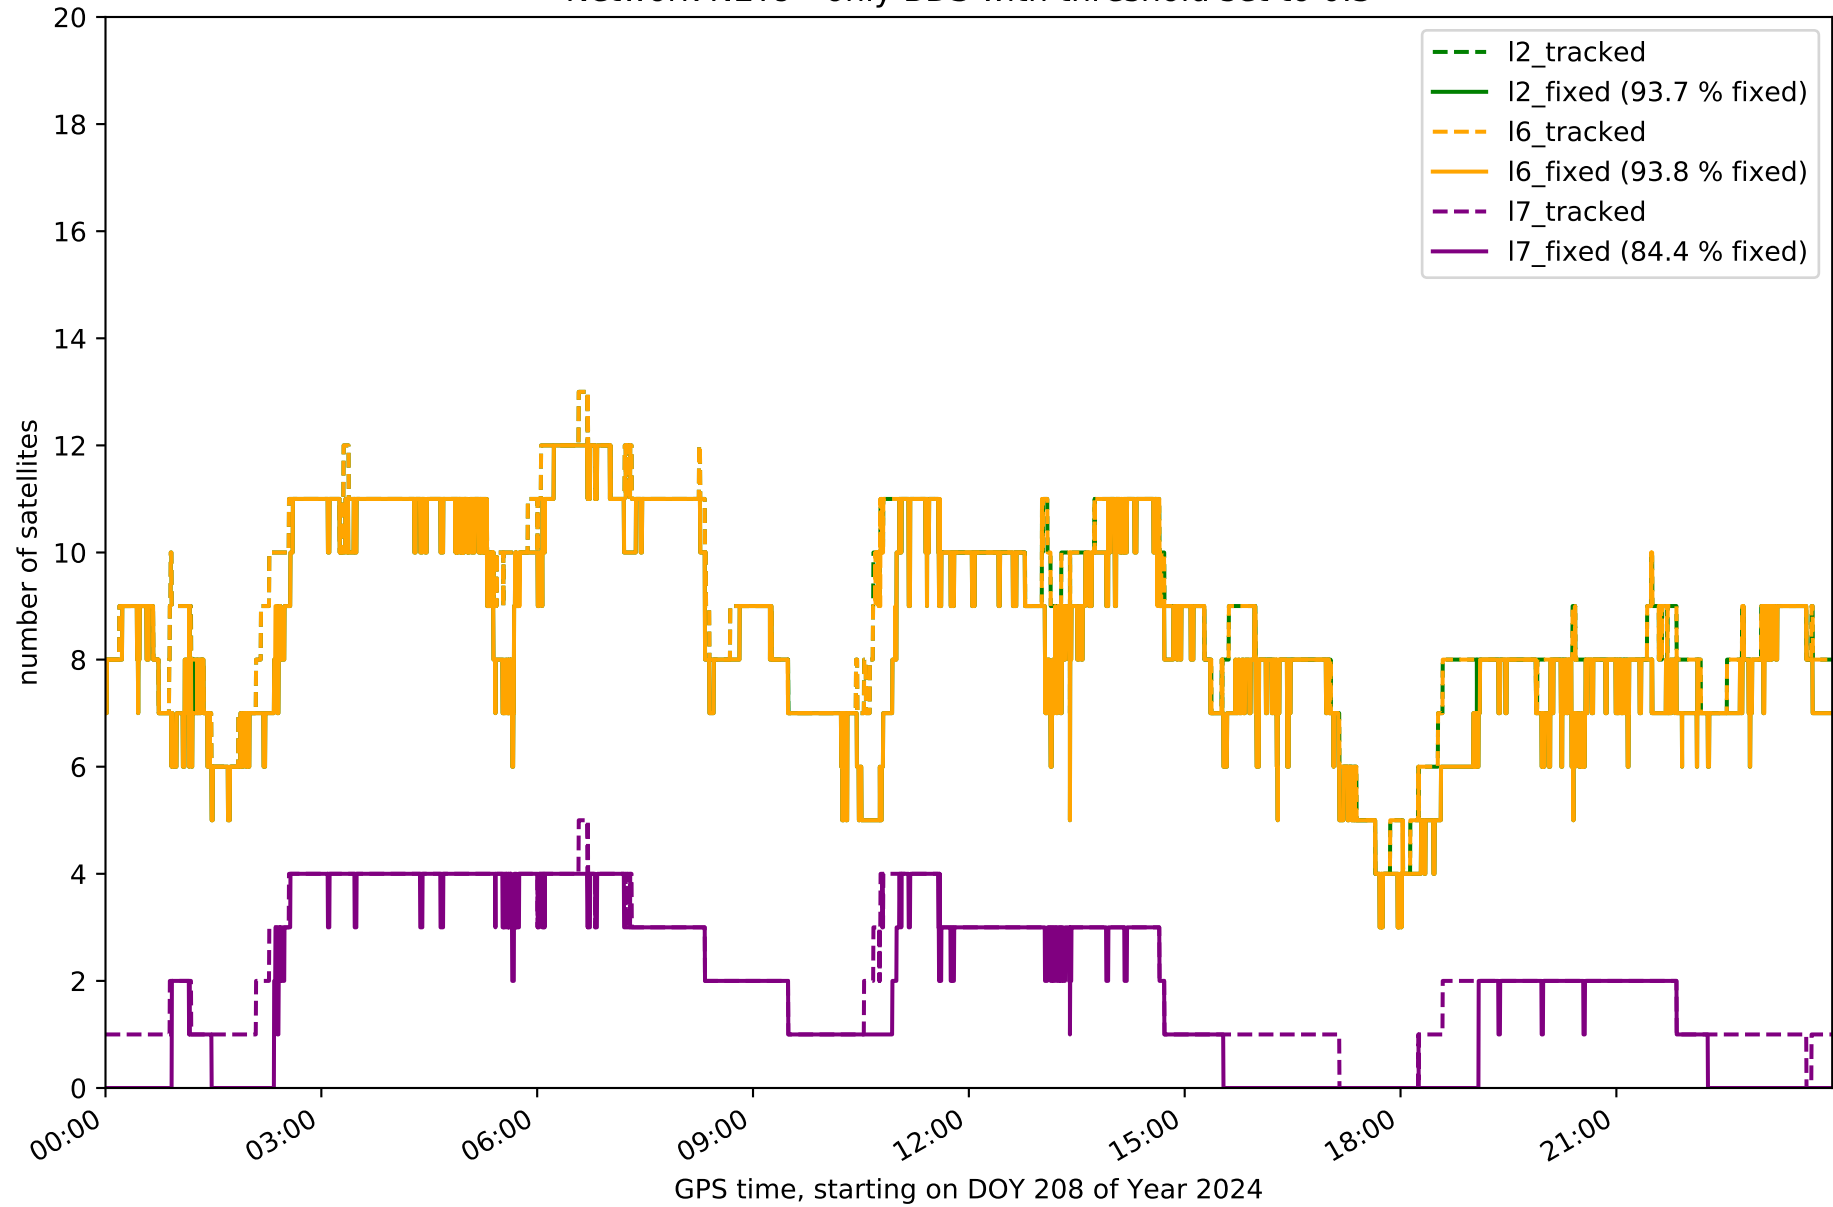

summary for network NET9

timeperiod chosen: from 2024-07-26-00:00:00 until 2024-07-26-23:59:59

average update rate (durations larger than 15 seconds considered as observation gap): 1.5 seconds

average fixing percentage with threshold set to 0.3: 95.0 percent

Processing rate in network NET9

Histogram of the processing rate in network NET9 (durations larger 15 seconds neglected)

Network NET9 with threshold set to 0.3

Fixing percentage of satellites in network NET9 with threshold set to 0.3

Network NET9 - only GPS with threshold set to 0.3

Network NET9 - only GLONASS with threshold set to 0.3

Network NET9 - only BDS with threshold set to 0.3

Network NET9 - only Galileo with threshold set to 0.3