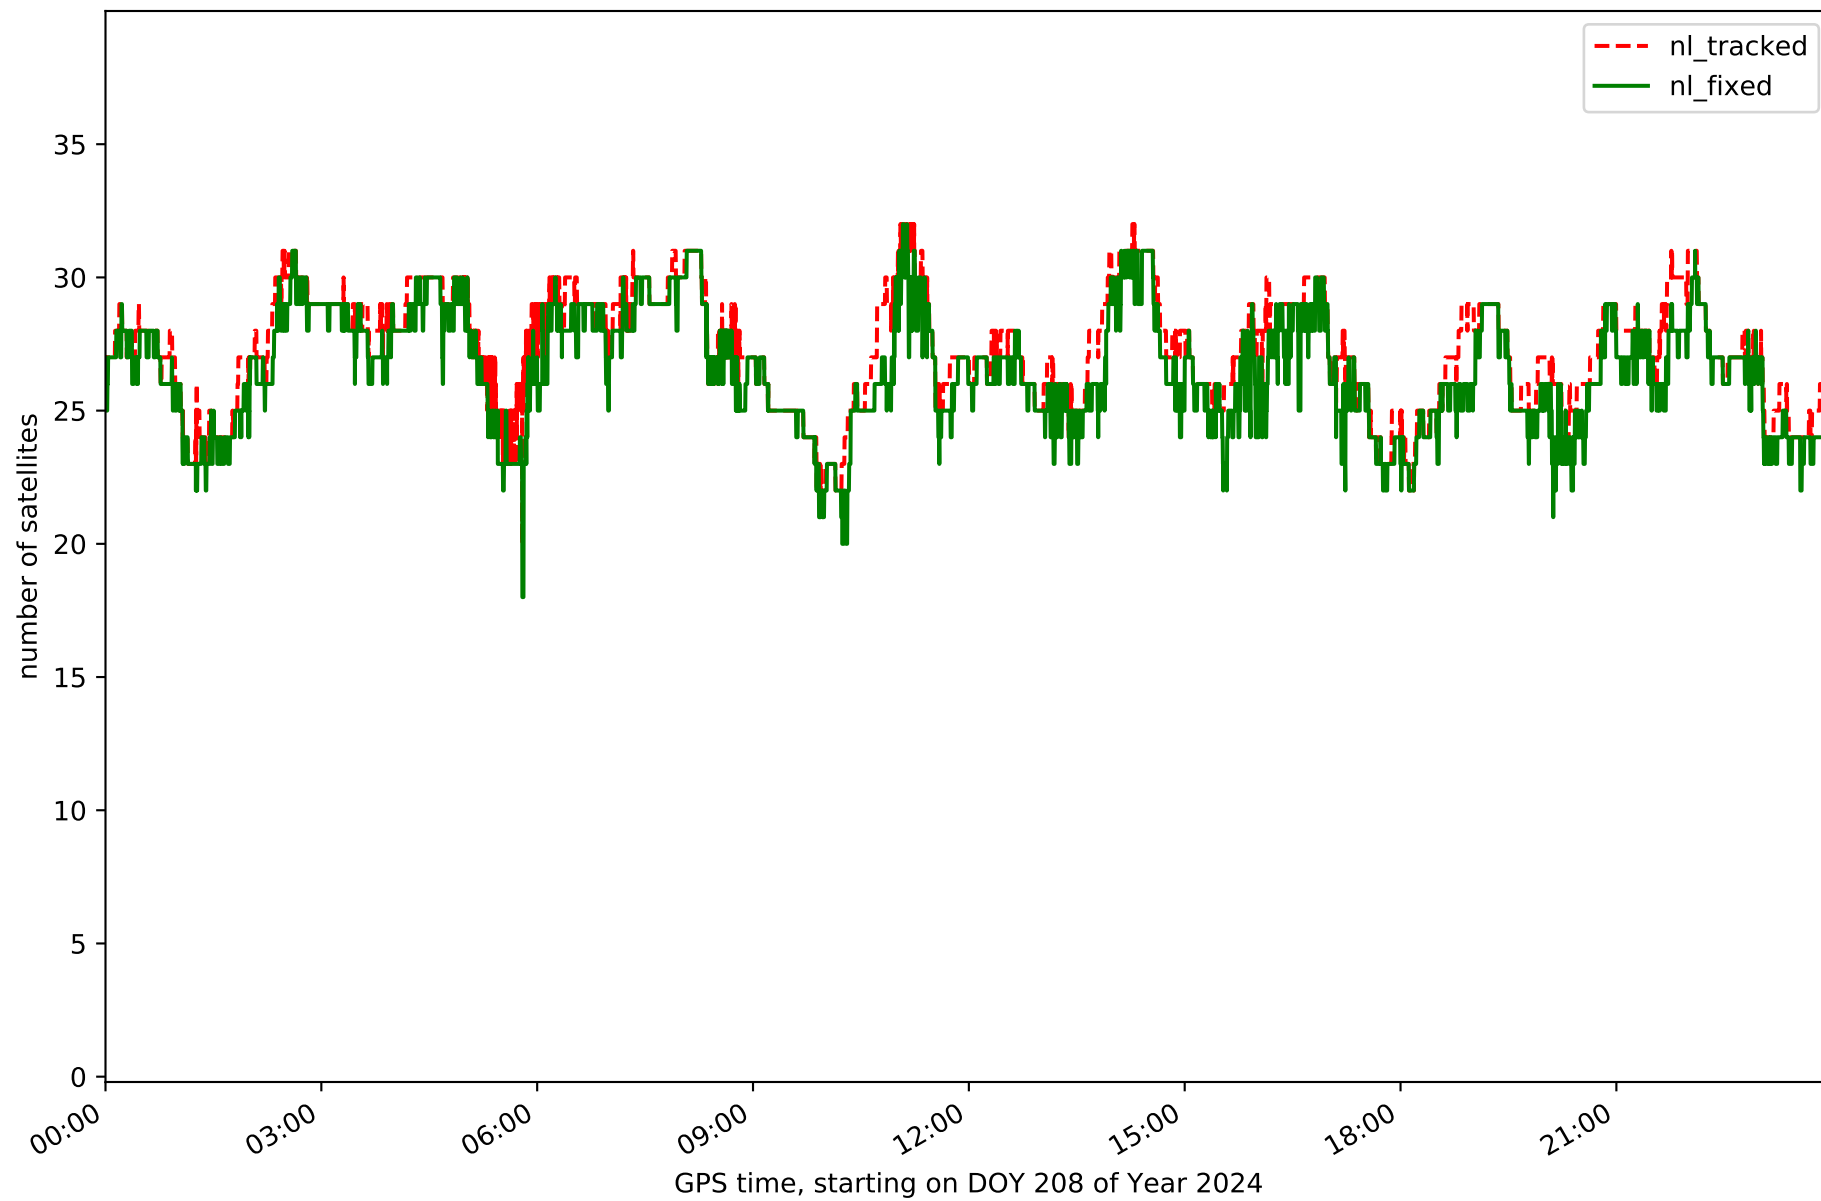

Station RONL in network NET9