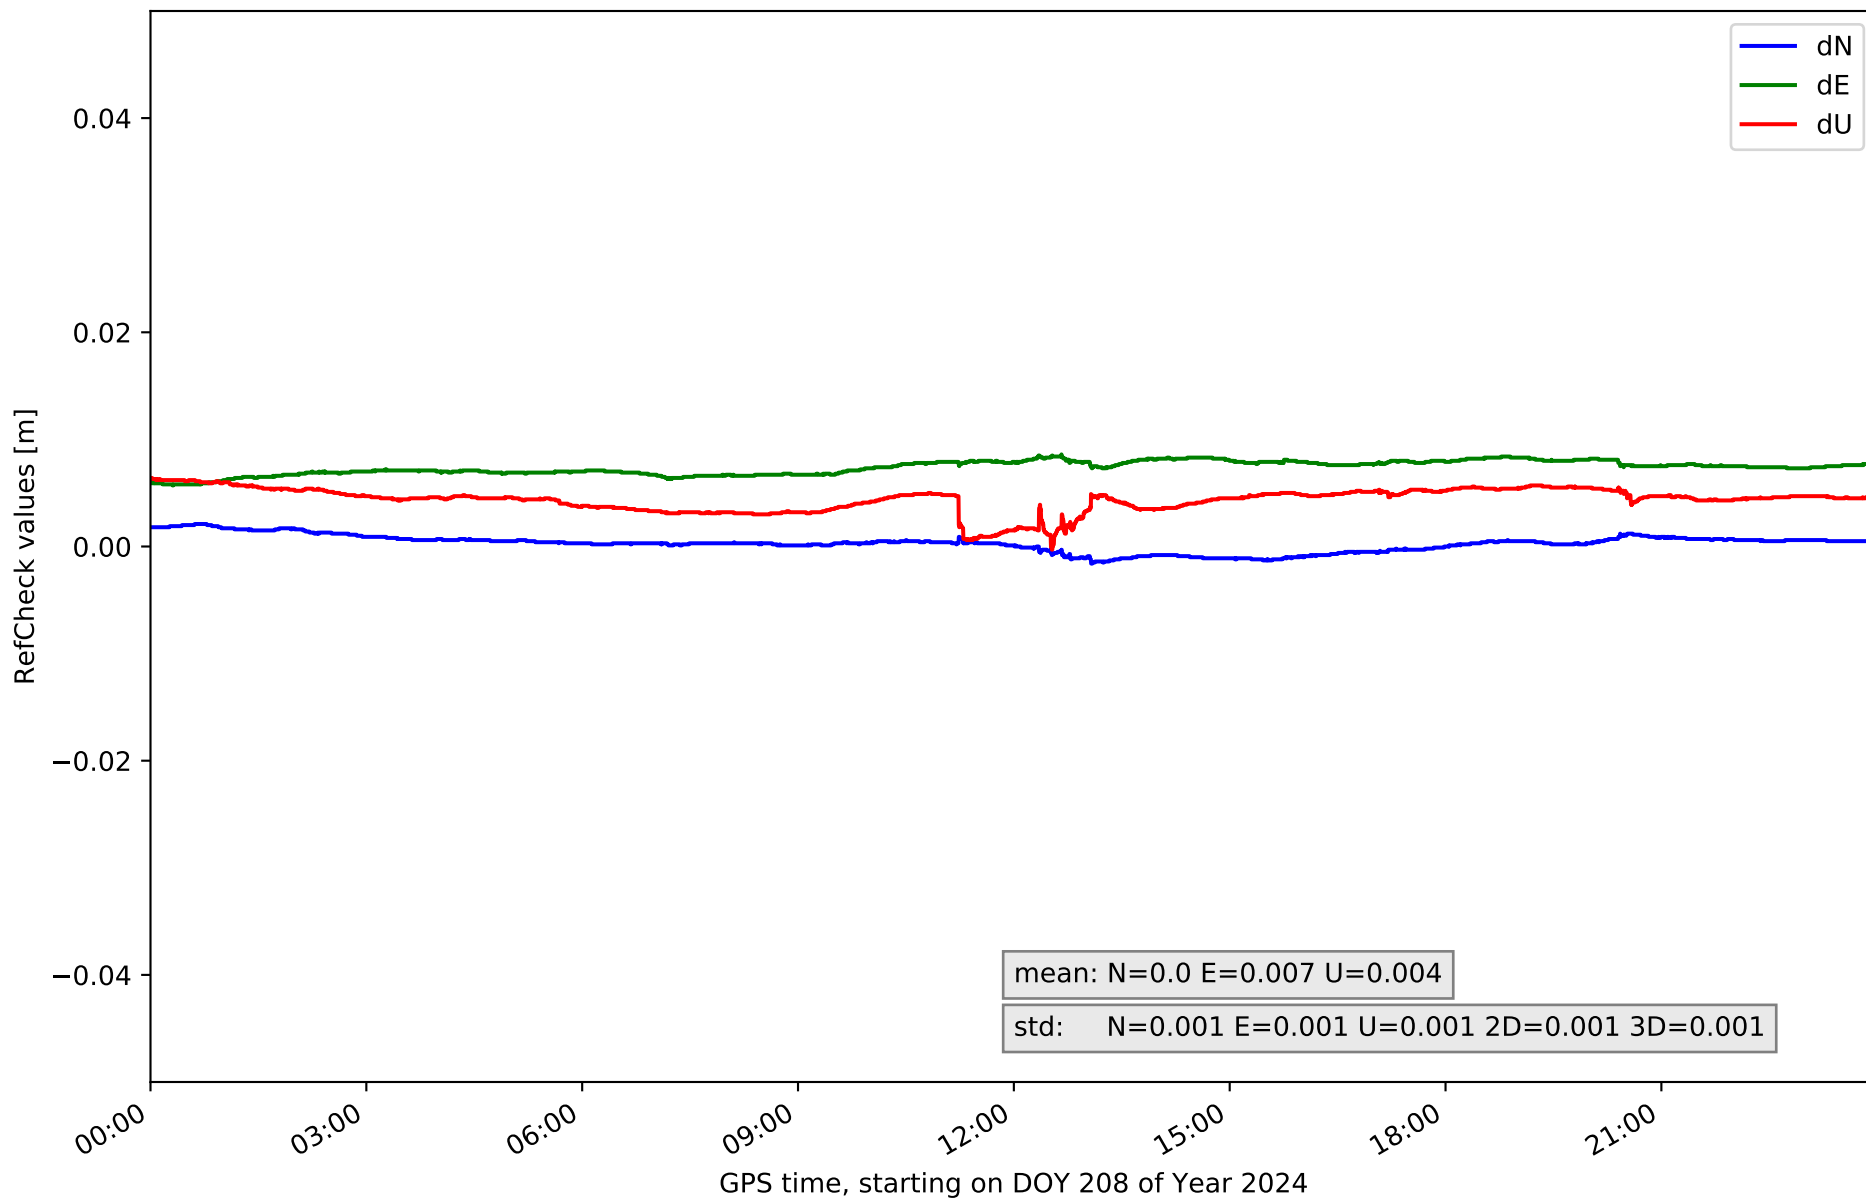

RefCheck for station SANS in network NET9