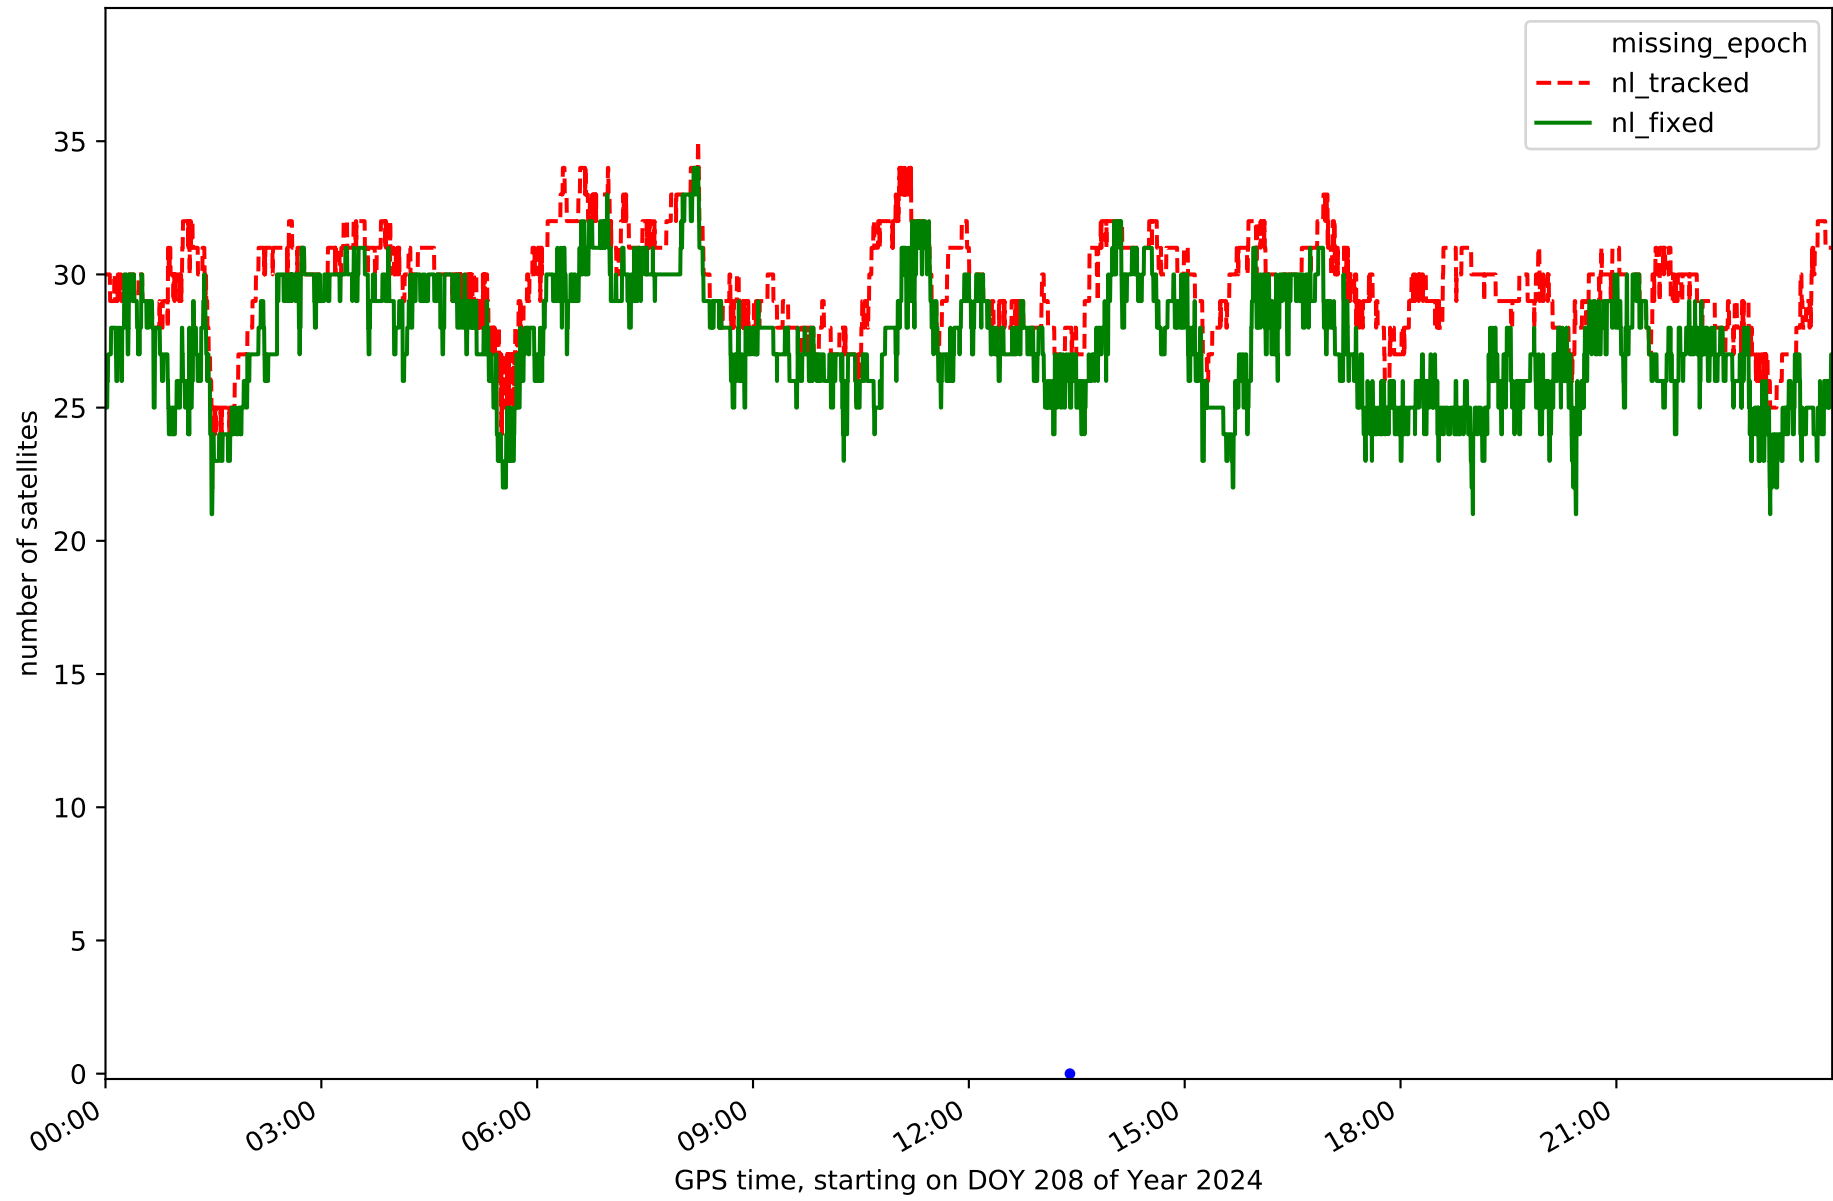

Station BRJA in network NET9