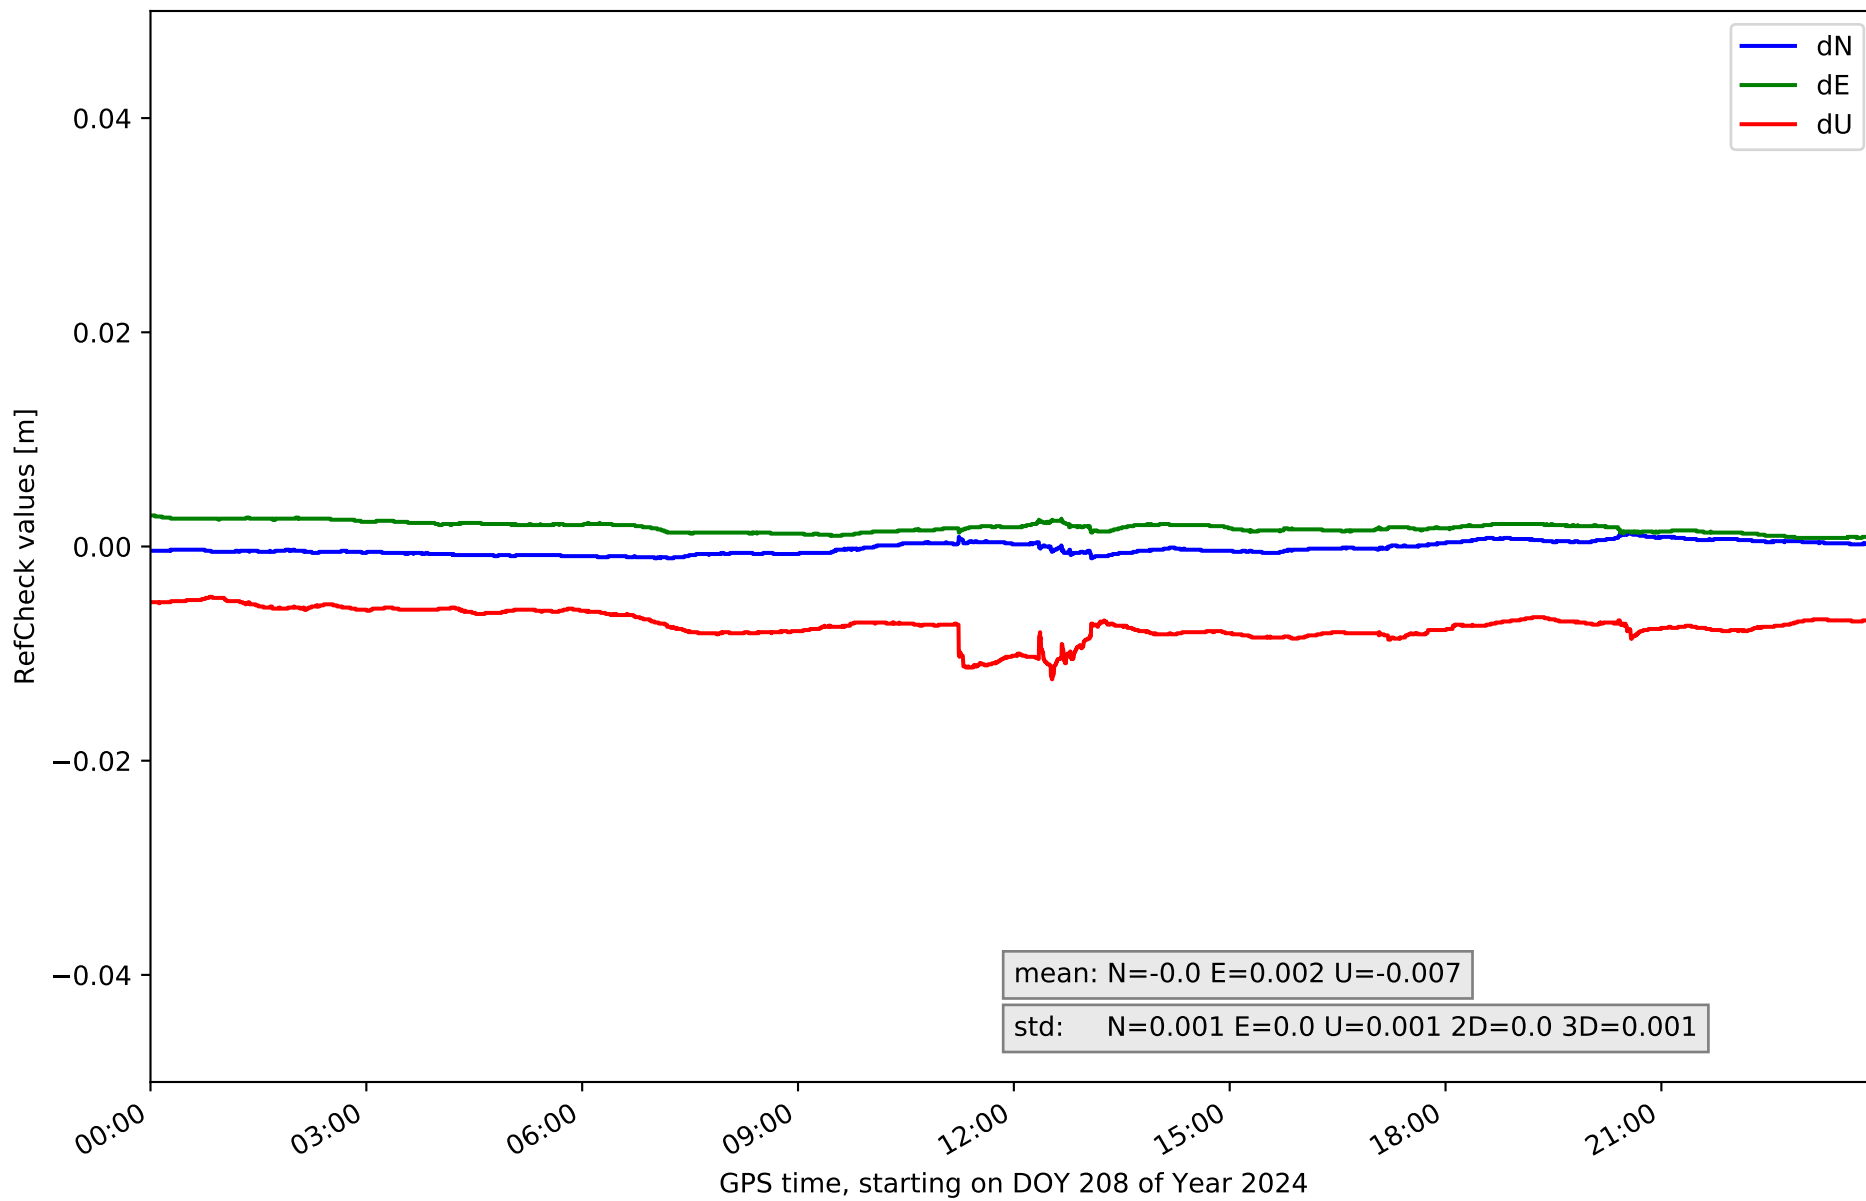

RefCheck for station ZARA in network NET9