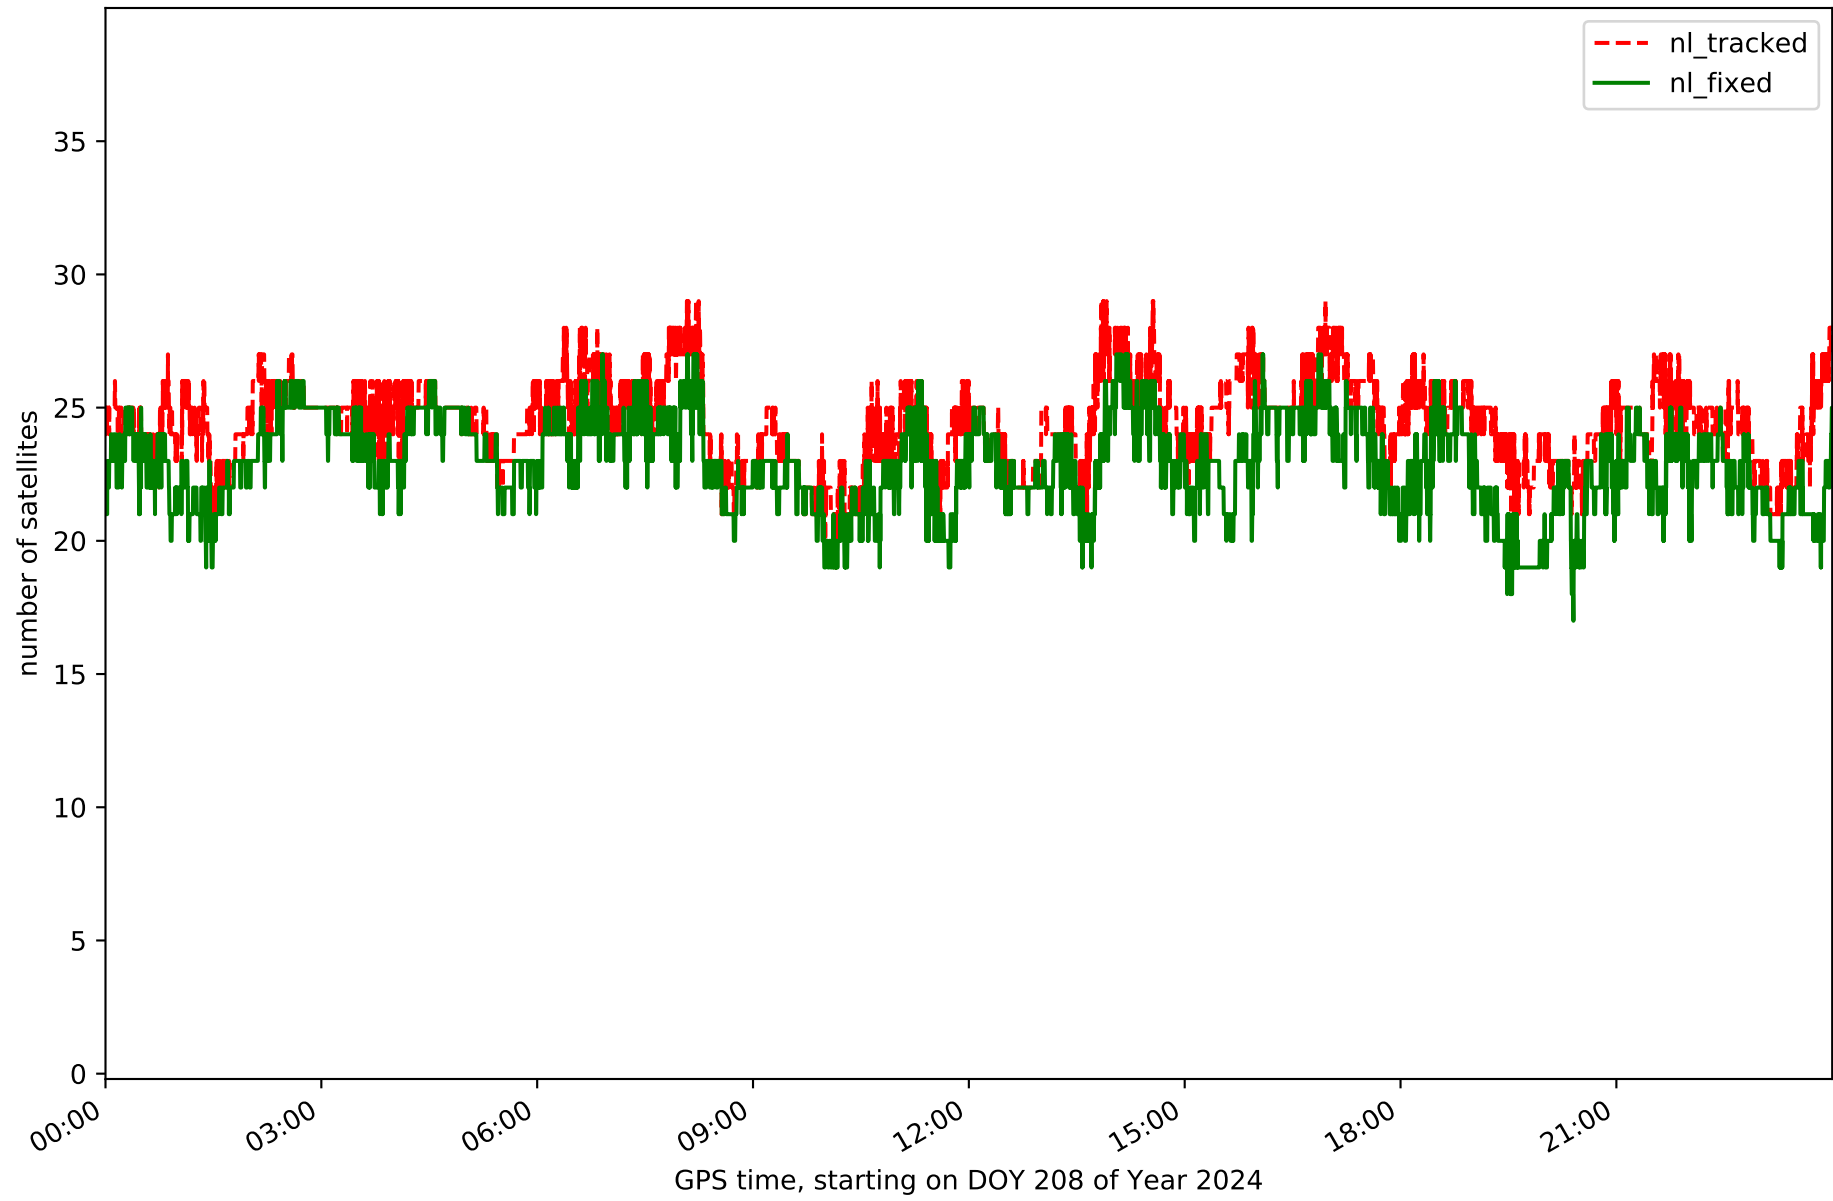

Station TUD1 in network NET9