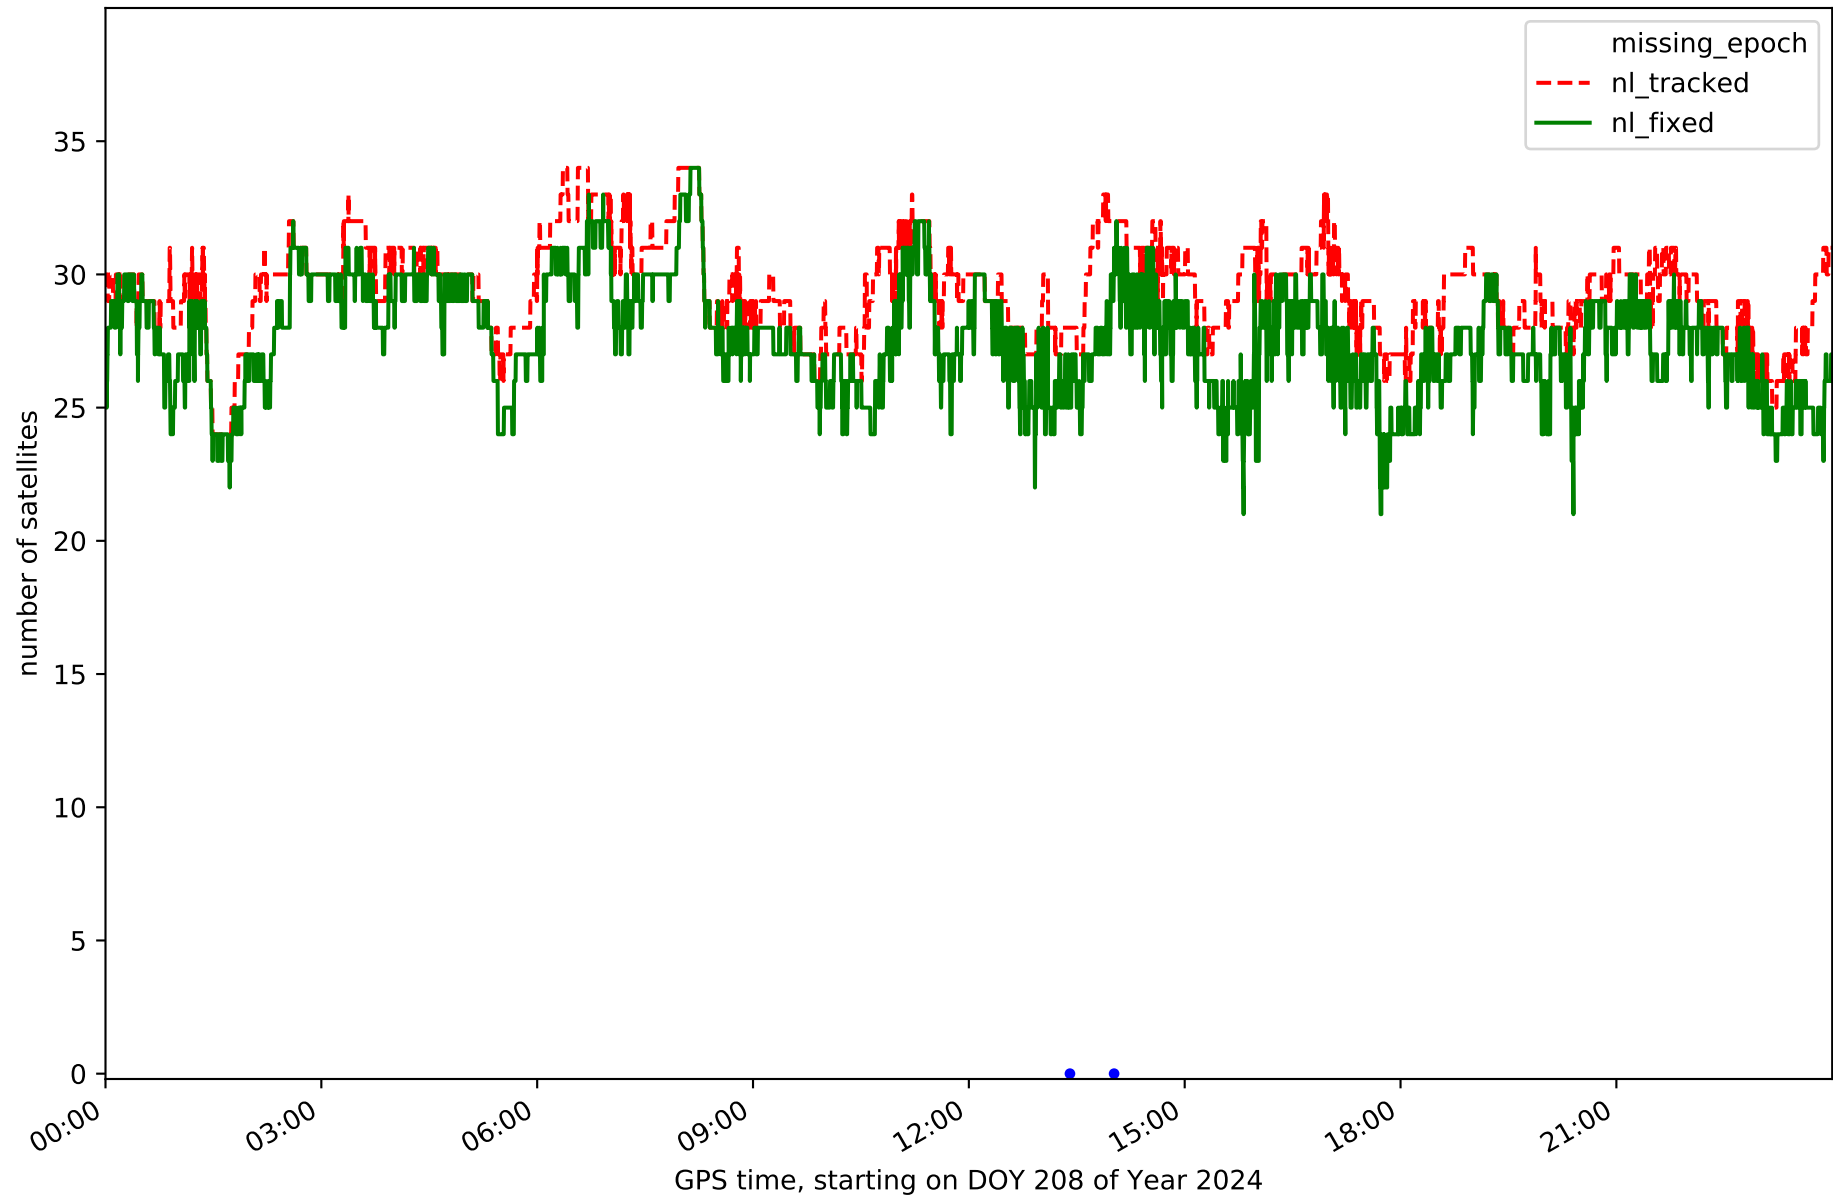

Station ZUER in network NET9