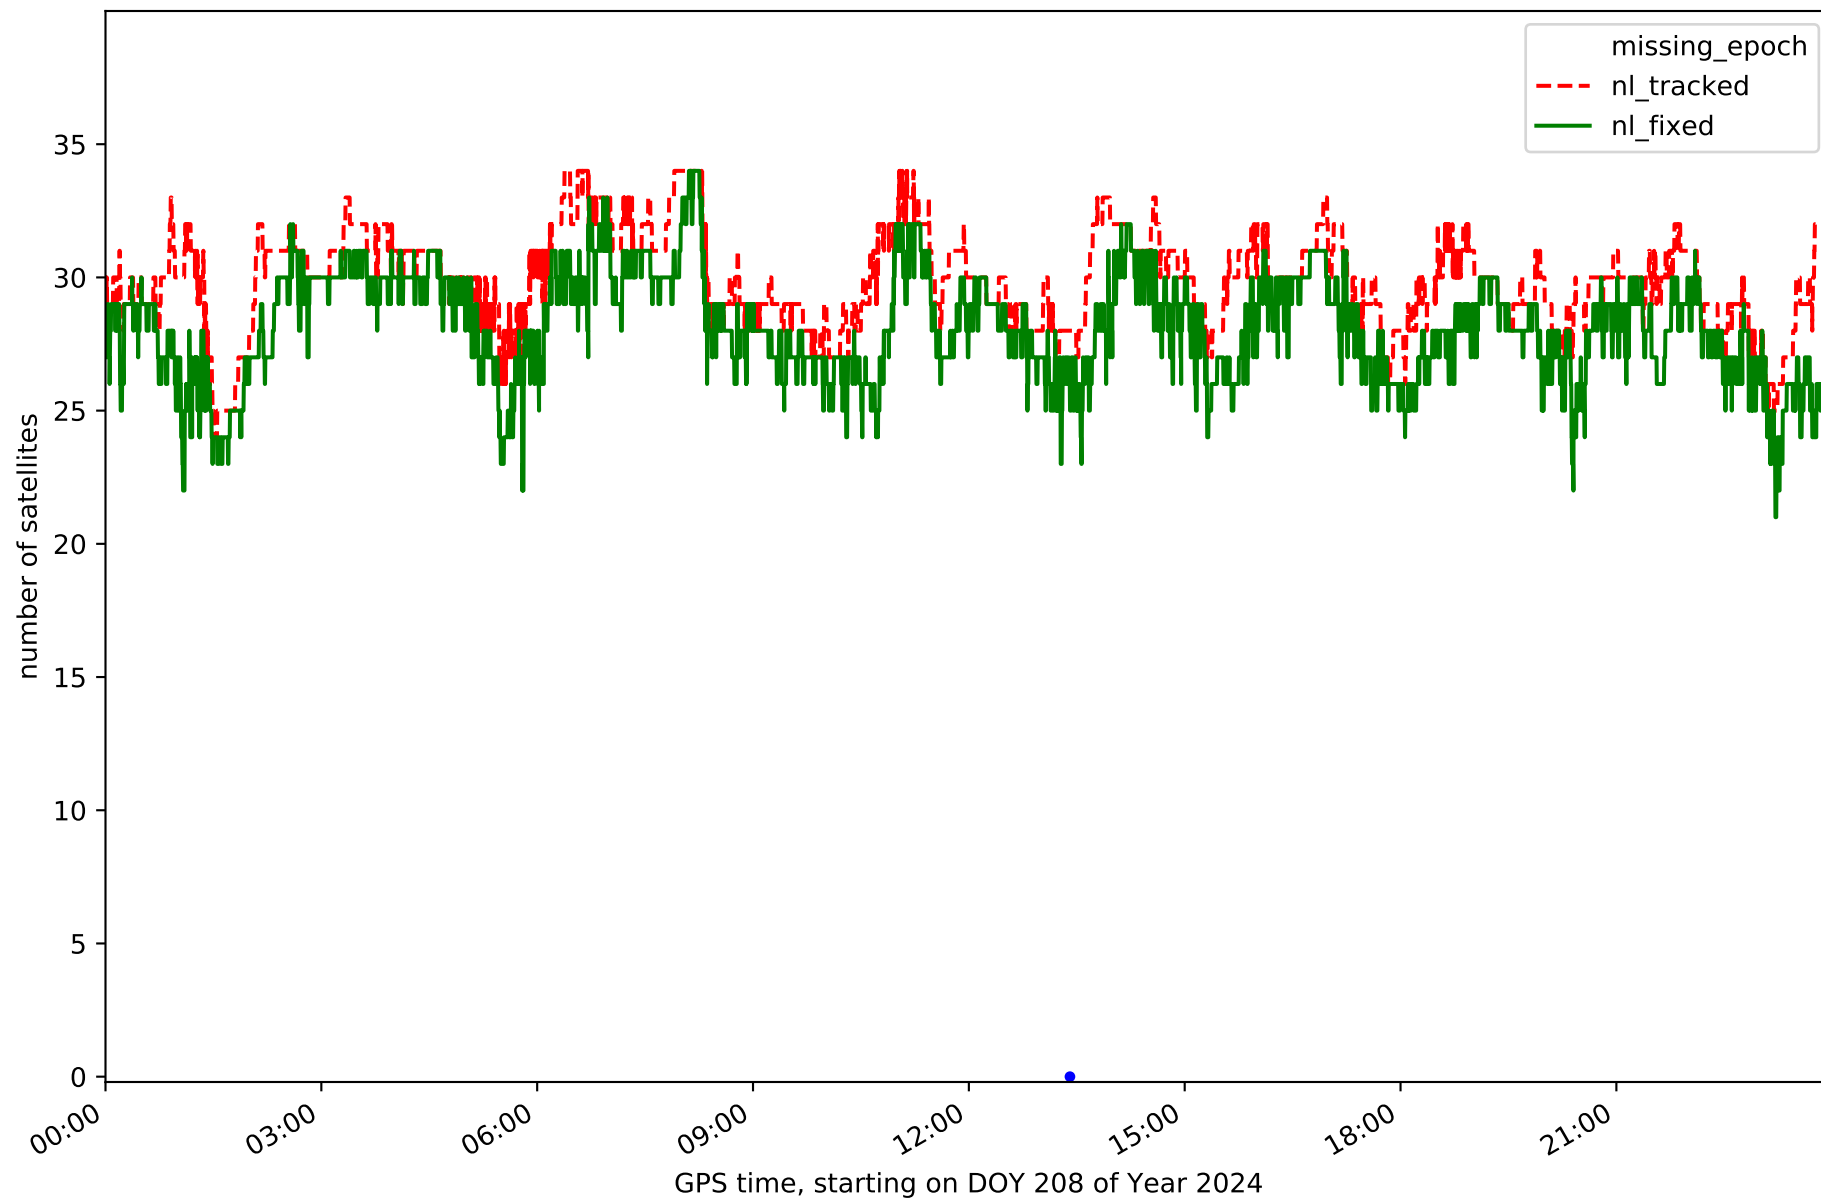

Station OSCA in network NET9