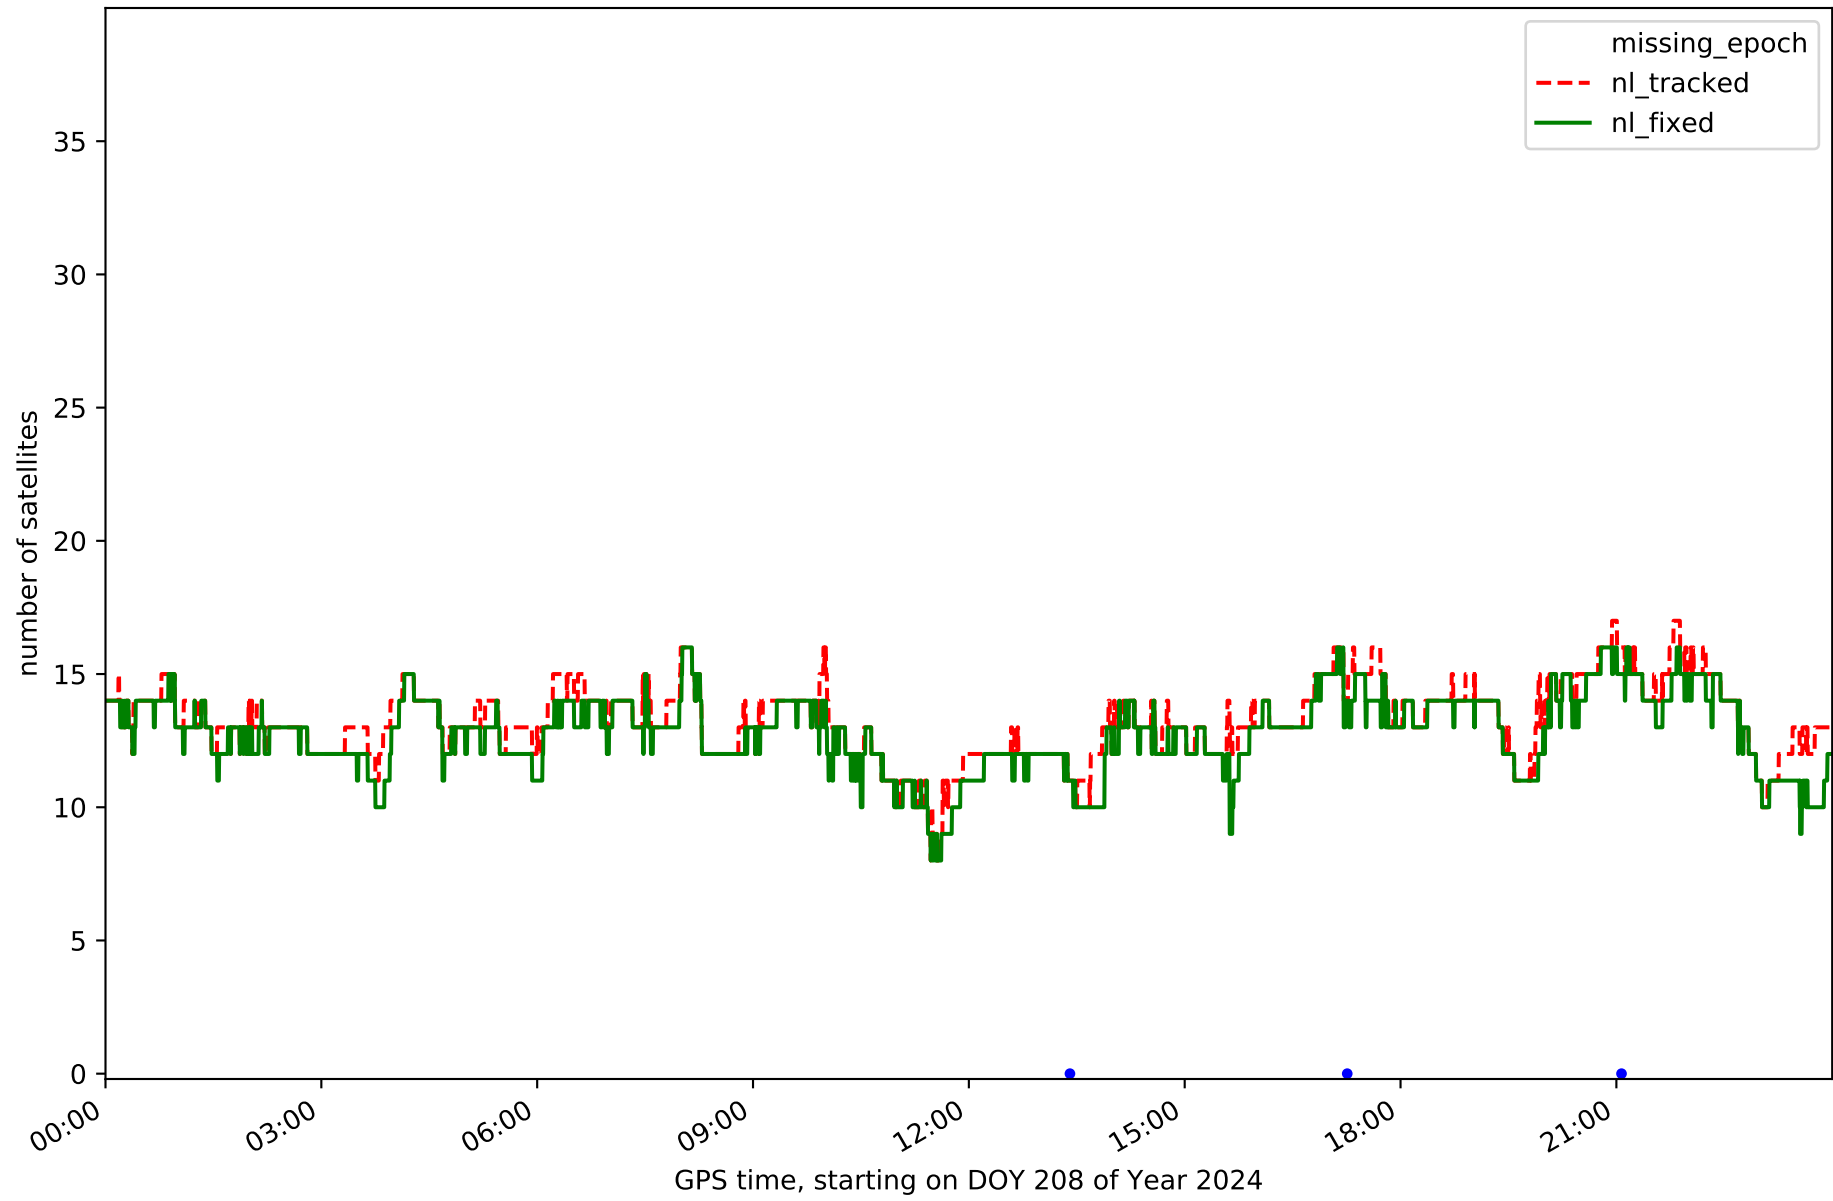

Station SABI in network NET9