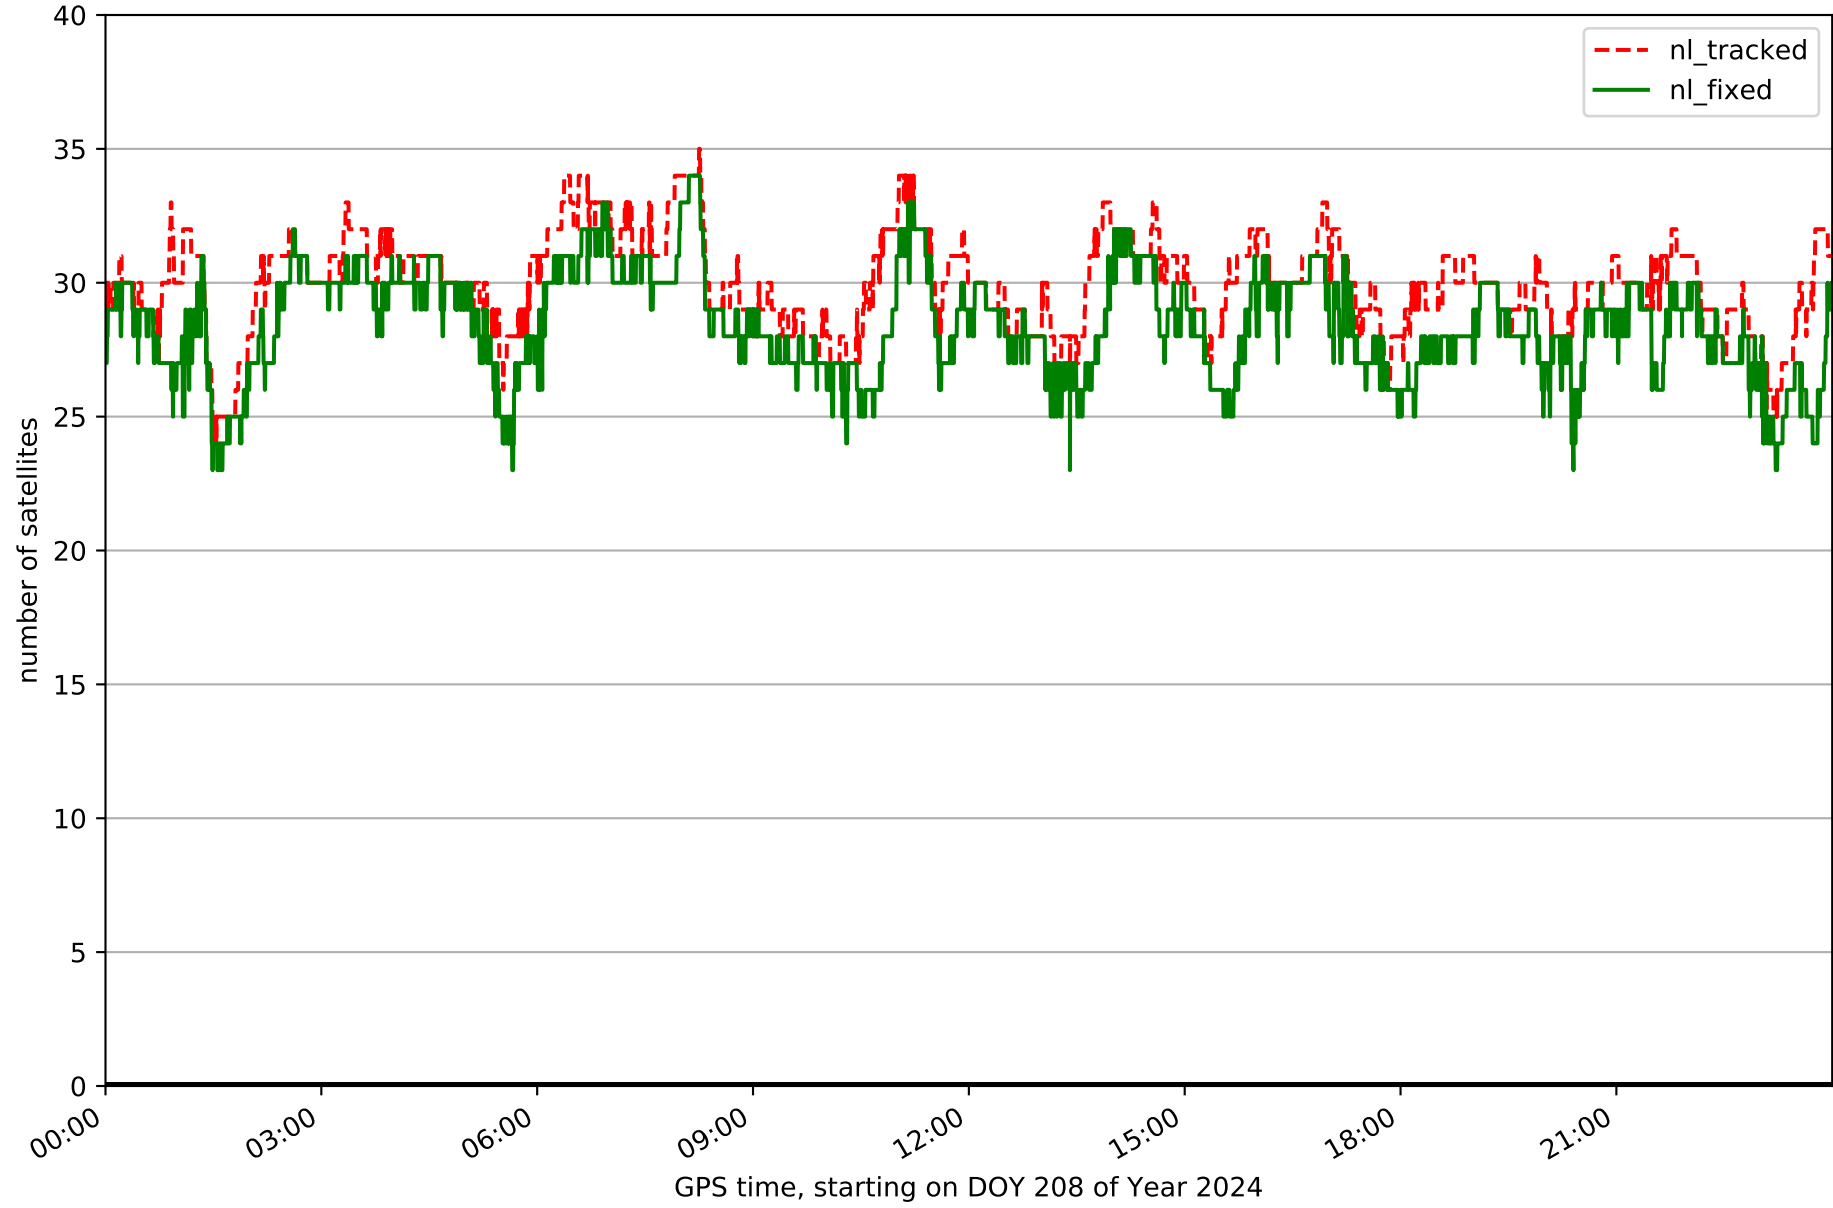

summary for network NET9

timeperiod chosen: from 2024-07-26-00:00:00 until 2024-07-26-23:59:59

average update rate (durations larger than 15 seconds considered as observation gap): 1.5 seconds

average fixing percentage with threshold set to 0.3: 95.0 percent

stations available: 17 of 17

station information:

station ARIB:	antenna: GPPNULLANTENNA NONE	receiver: LEICA GR50	height: 1037.401
station BINE:	antenna: GPPNULLANTENNA NONE	receiver: LEICA GR50	height: 346.97
station BLGU:	antenna: TRM59900.00 SCIS	receiver: TRIMBLE NETR9	height: 1649.267
station BRJA:	antenna: GPPNULLANTENNA NONE	receiver: LEICA GR50	height: 493.665
station CARC:	antenna: GPPNULLANTENNA NONE	receiver: LEICA GR50	height: 420.371
station CSOS:	antenna: LEIAR20 LEIM	receiver: LEICA GR50	height: 957.891
station EJE:	antenna: GPPNULLANTENNA NONE	receiver: LEICA GR50	height: 384.595
station FRAG:	antenna: LEIAR25.R4 LEIT	receiver: LEICA GR10	height: 181.849
station JACA:	antenna: LEIAR25.R3 LEIT	receiver: LEICA GR10	height: 738.987
station OSCA:	antenna: GPPNULLANTENNA NONE	receiver: LEICA GR30	height: 546.703
station RONL:	antenna: GPPNULLANTENNA NONE	receiver: LEICA GR50	height: 760.433
station SABI:	antenna: GPPNULLANTENNA NONE	receiver: TPS NET-G3A	height: 850.454
station SANS:	antenna: GPPNULLANTENNA NONE	receiver: LEICA GR50	height: 459.179
station SRNA:	antenna: GPPNULLANTENNA NONE	receiver: LEICA GR50	height: 355.166
station TUD1:	antenna: TRM59900.00 SCIS	receiver: TRIMBLE NETR9	height: 340.794
station ZARA:	antenna: TRM29659.00 NONE	receiver: TRIMBLE NETR9	height: 299.353
station ZUER:	antenna: GPPNULLANTENNA NONE	receiver: LEICA GR50	height: 339.228

Processing rate in network NET9

Histogram of the processing rate in network NET9 (durations larger 15 seconds neglected)

Network NET9 with threshold set to 0.3

Fixing percentage of satellites in network NET9 with threshold set to 0.3