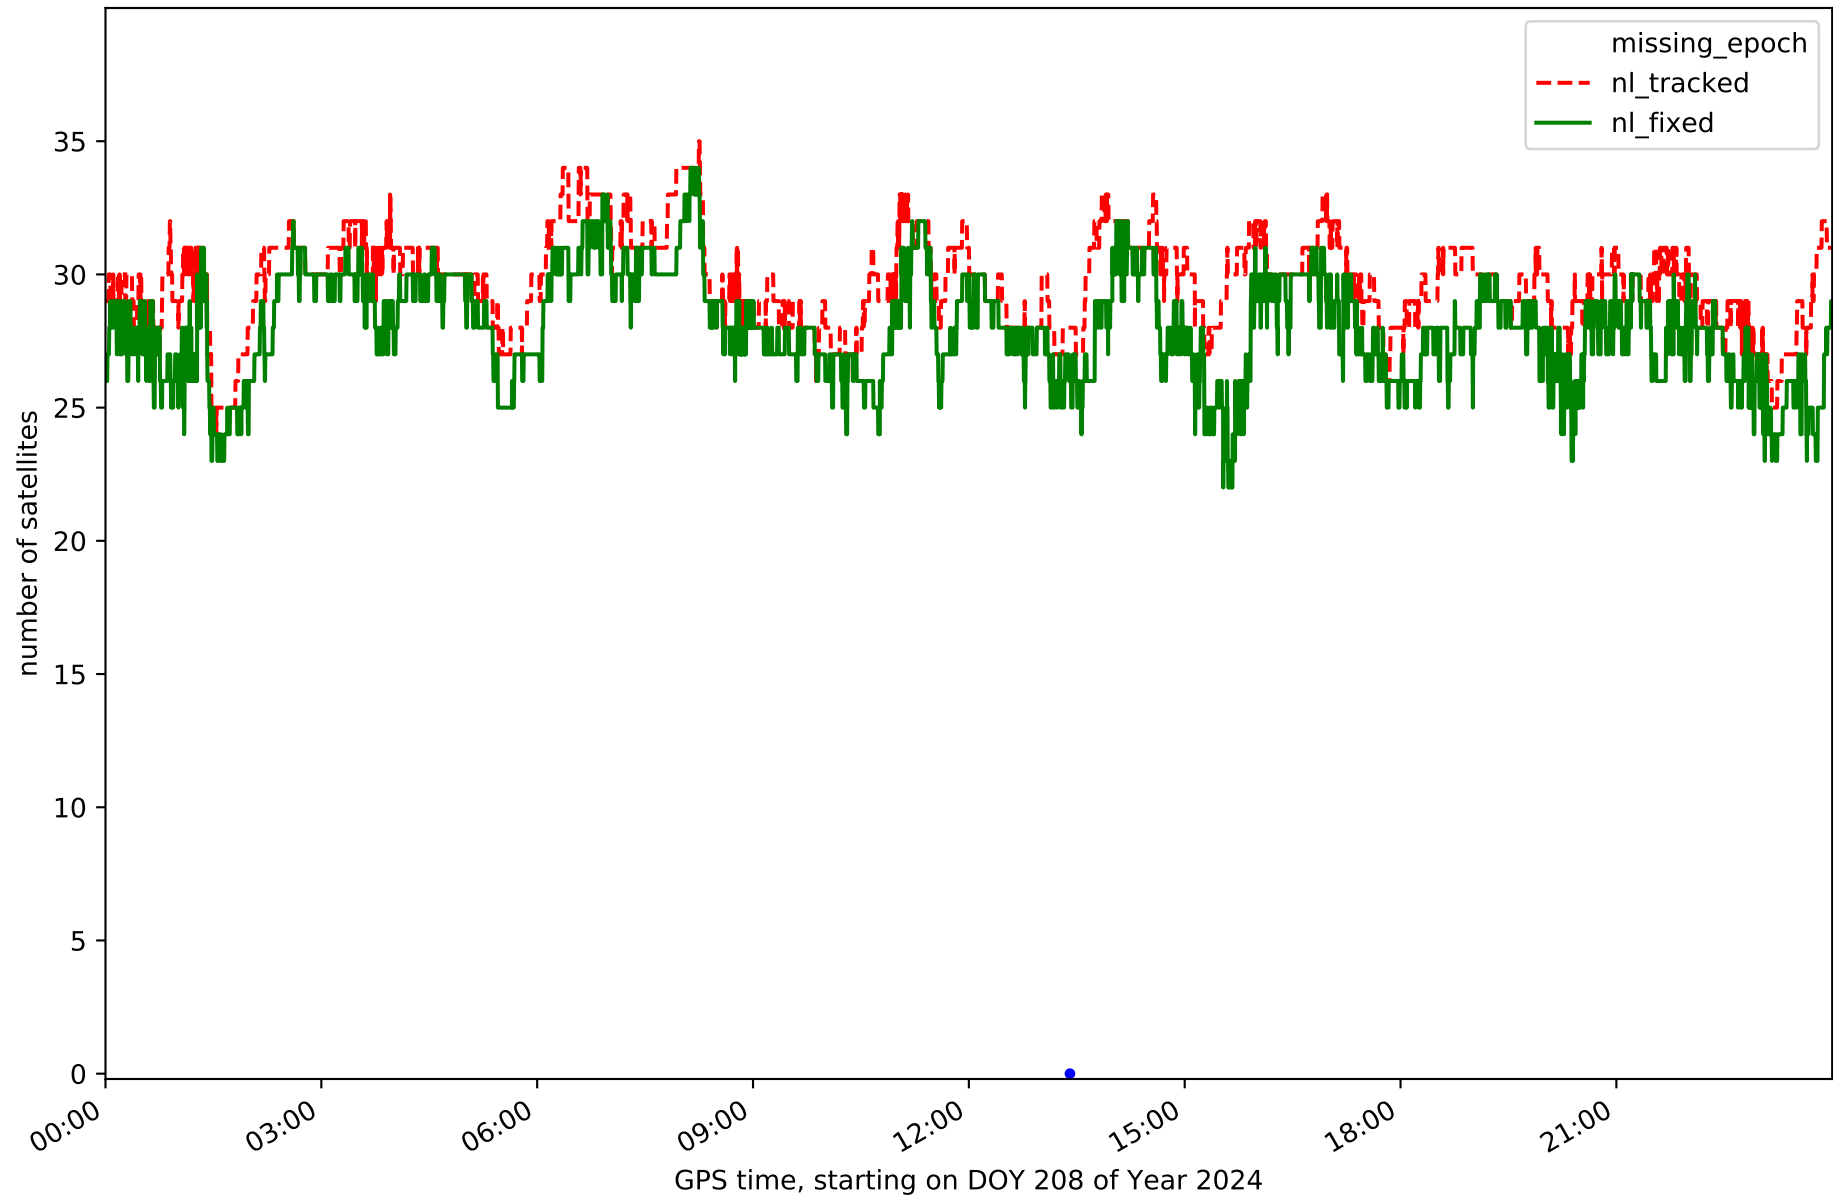

Station EJEA in network NET9