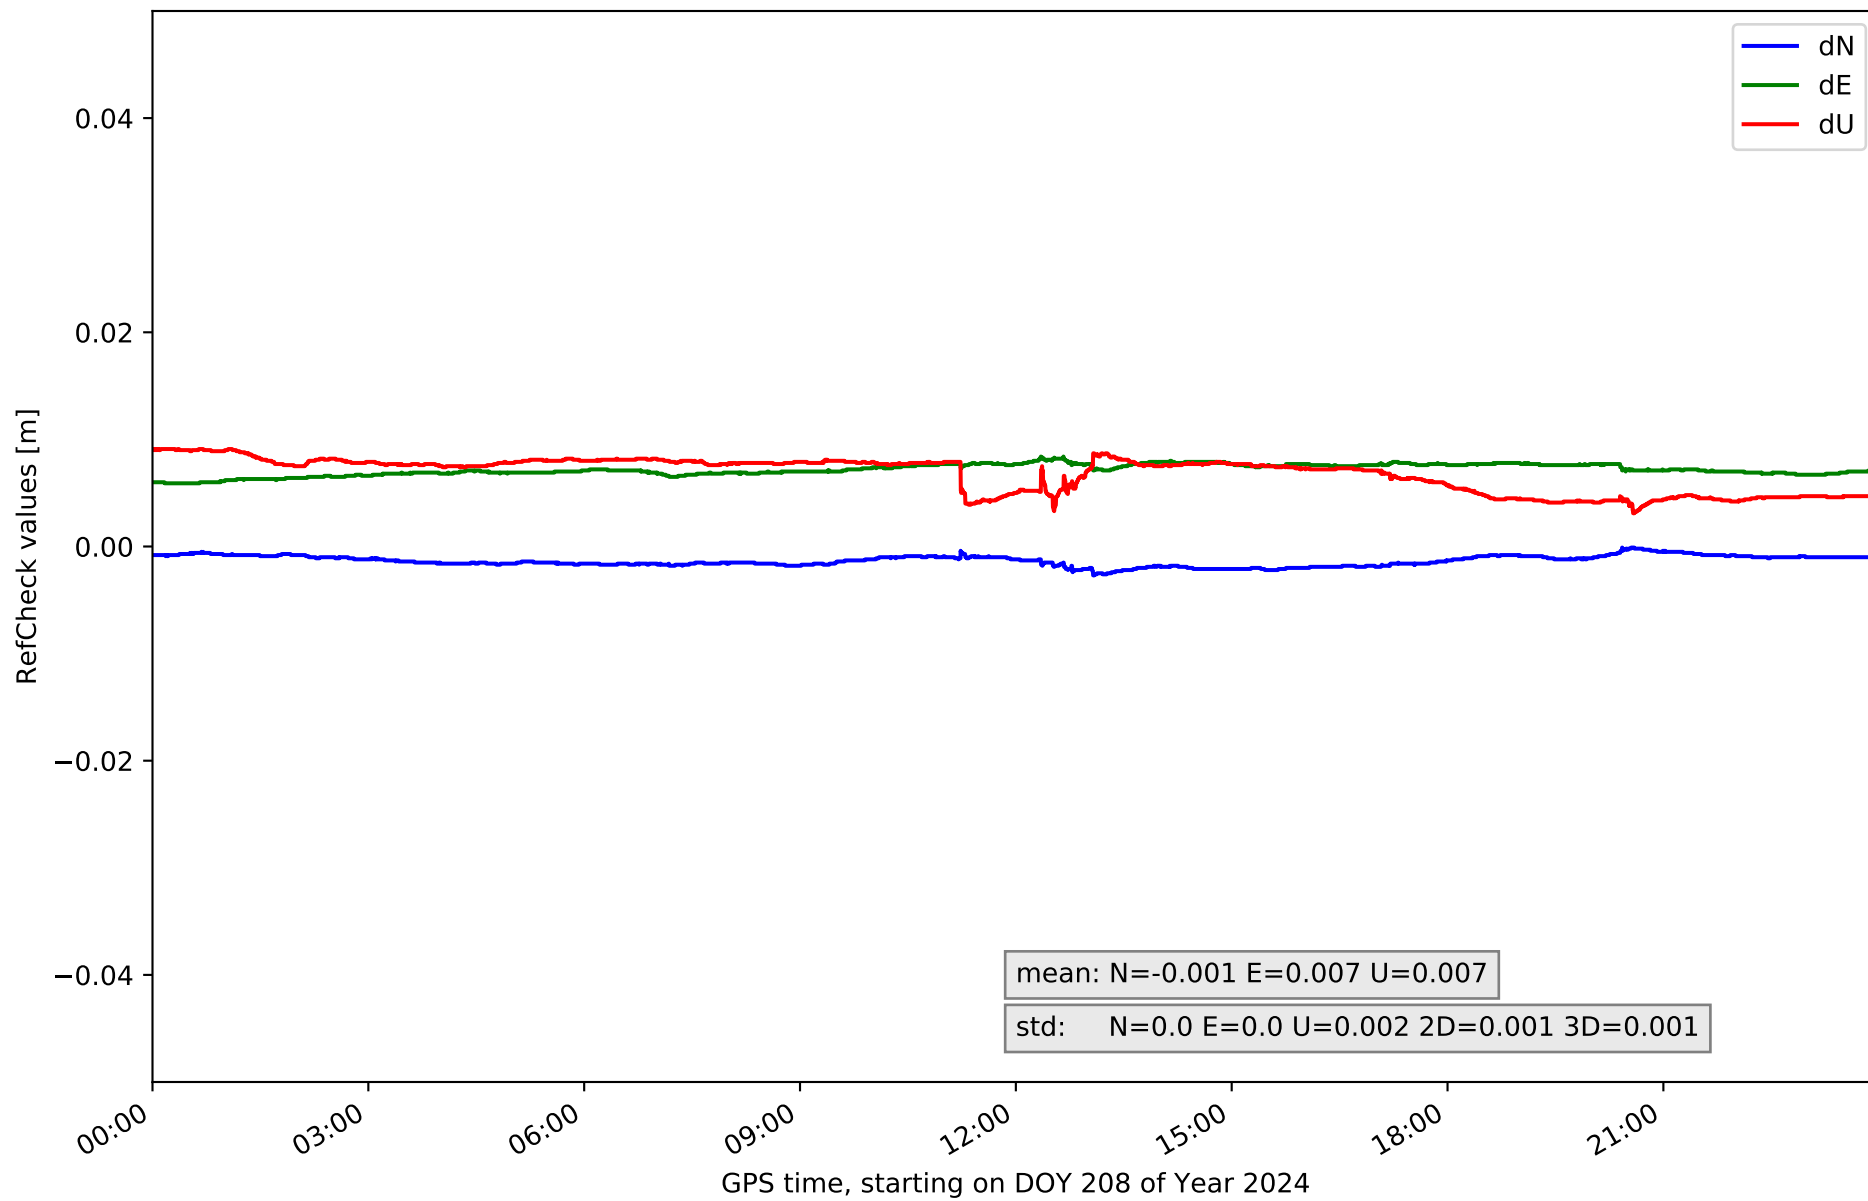

RefCheck for station CARC in network NET9