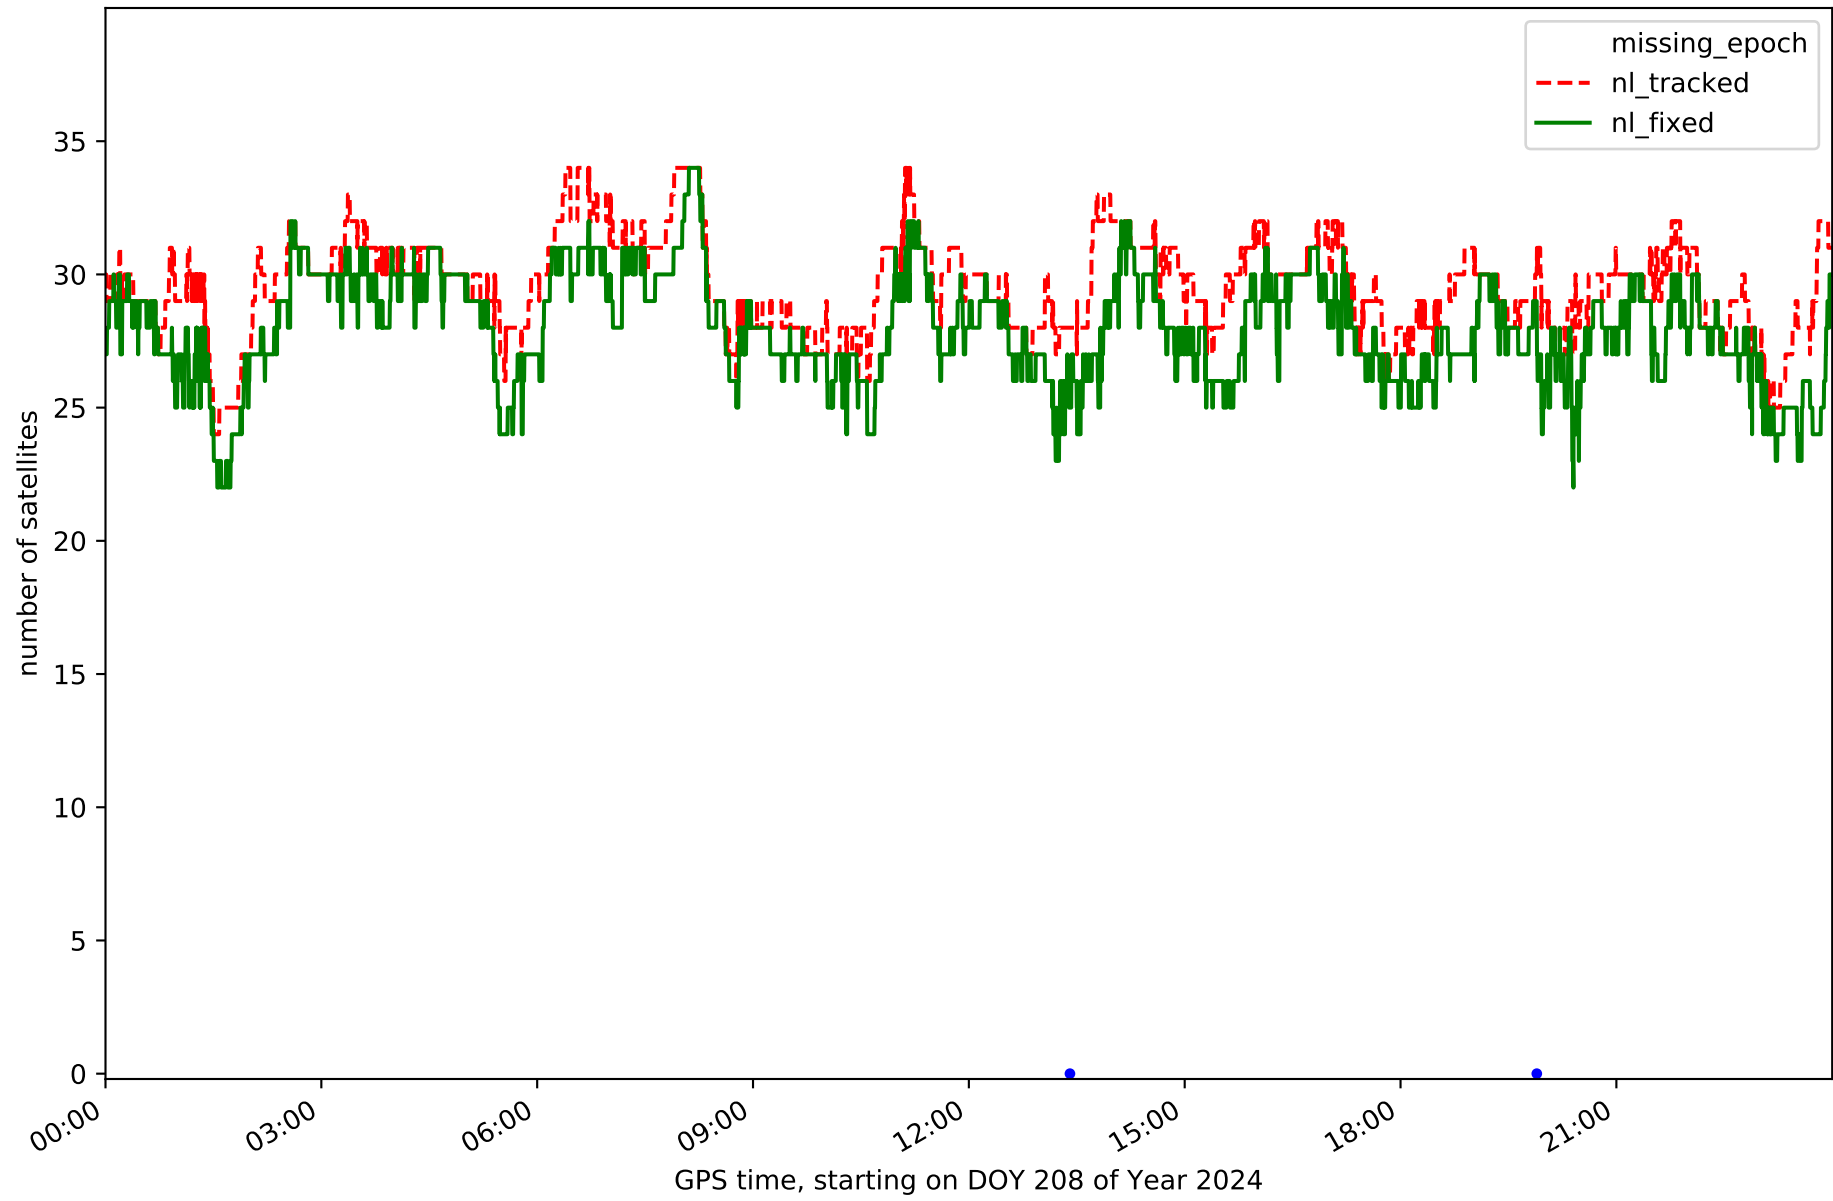

Station BINE in network NET9